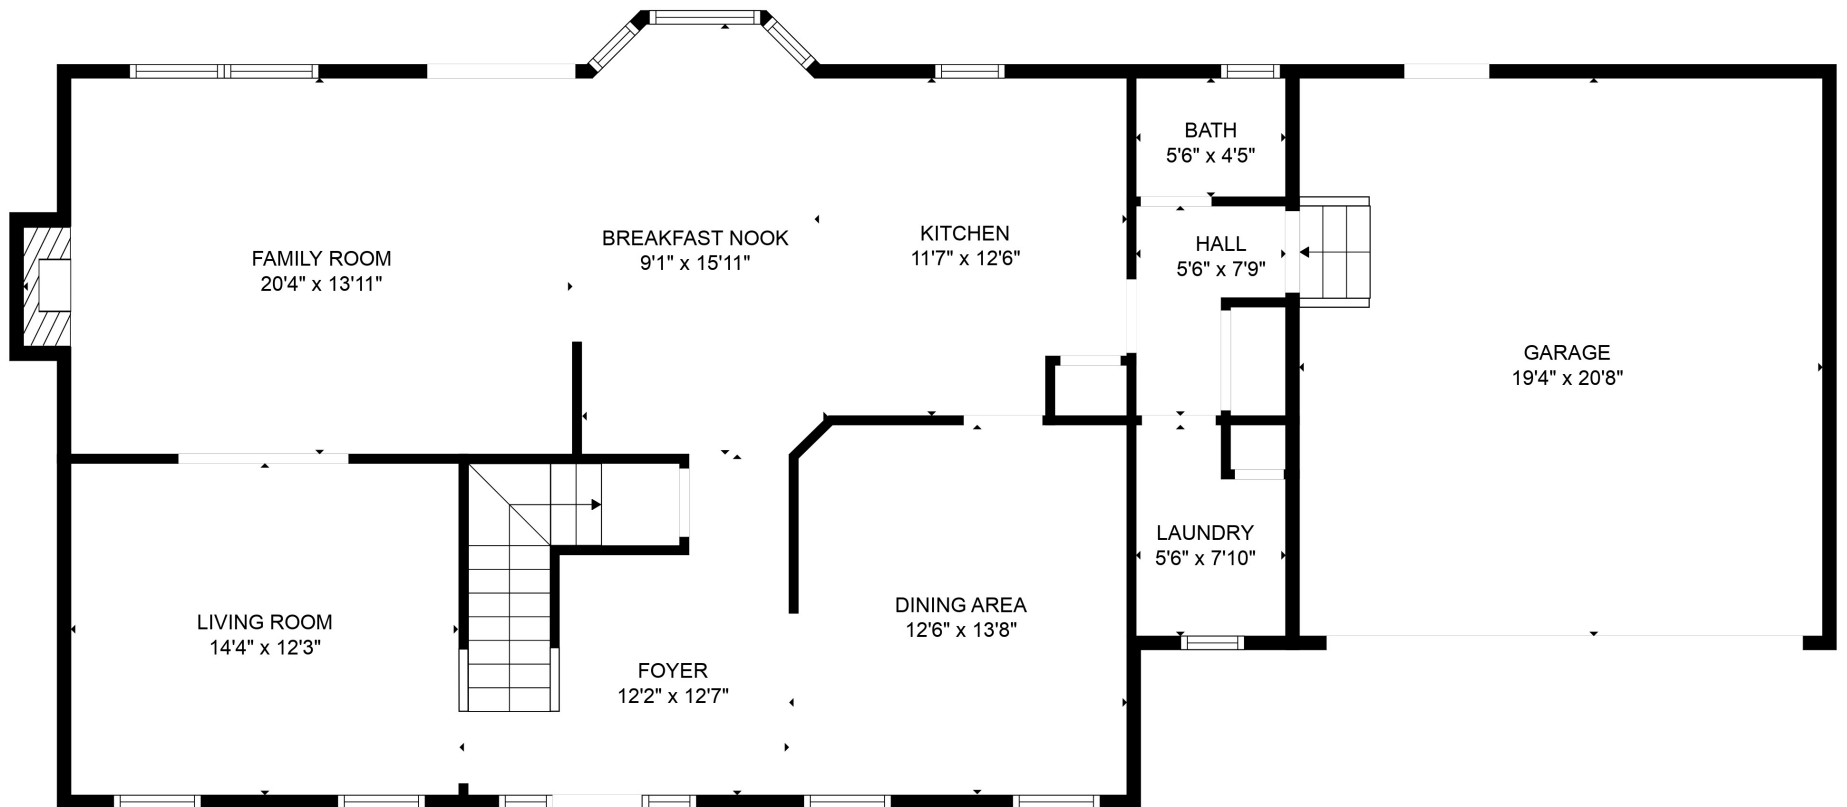

FLOOR 2

FLOOR 1

Total scanned area: 2693 sq. ft

SIZES AND DIMENSIONS ARE APPROXIMATE. ACTUAL MAY VARY.

Total scanned area: 2693 sq. ft

SIZES AND DIMENSIONS ARE APPROXIMATE. ACTUAL MAY VARY.

Total scanned area: 2693 sq. ft

SIZES AND DIMENSIONS ARE APPROXIMATE. ACTUAL MAY VARY.