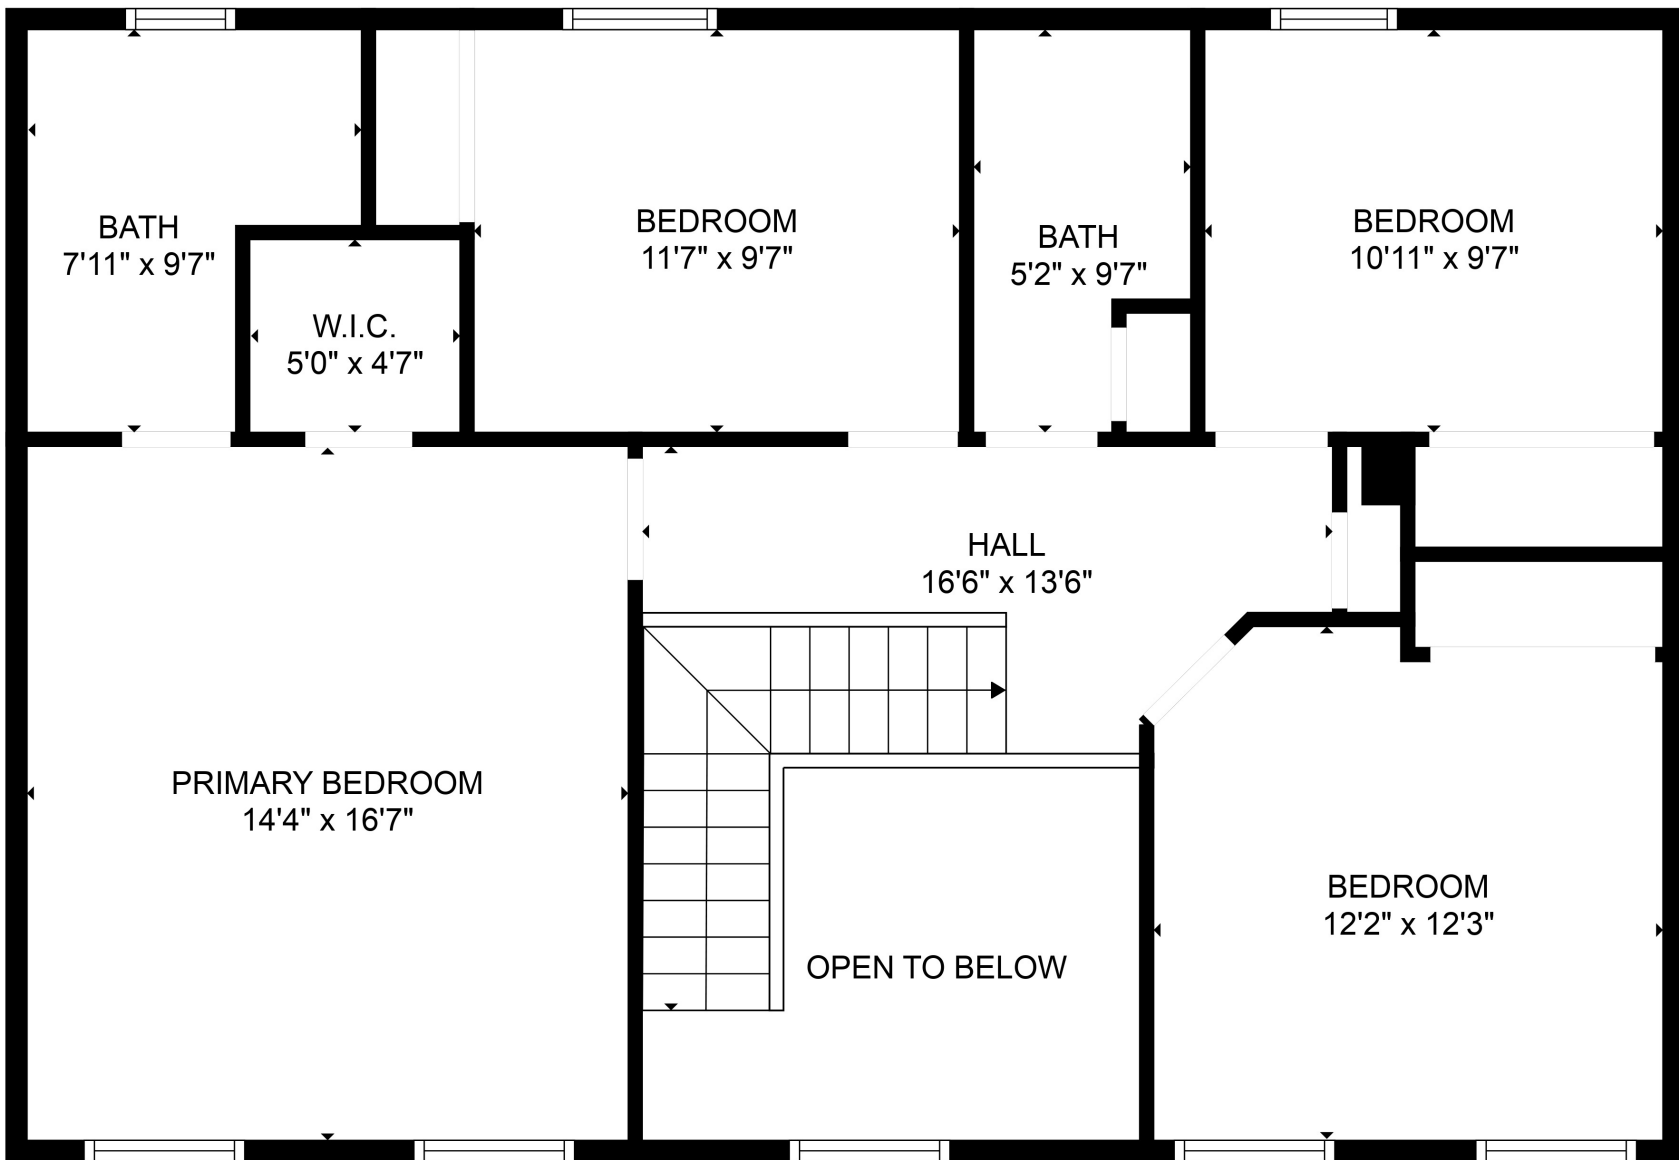

FLOOR 2

FLOOR 1

Total scanned area: 2693 sq. ft

SIZES AND DIMENSIONS ARE APPROXIMATE. ACTUAL MAY VARY.

Total scanned area: 2693 sq. ft

SIZES AND DIMENSIONS ARE APPROXIMATE. ACTUAL MAY VARY.

Total scanned area: 2693 sq. ft

SIZES AND DIMENSIONS ARE APPROXIMATE. ACTUAL MAY VARY.