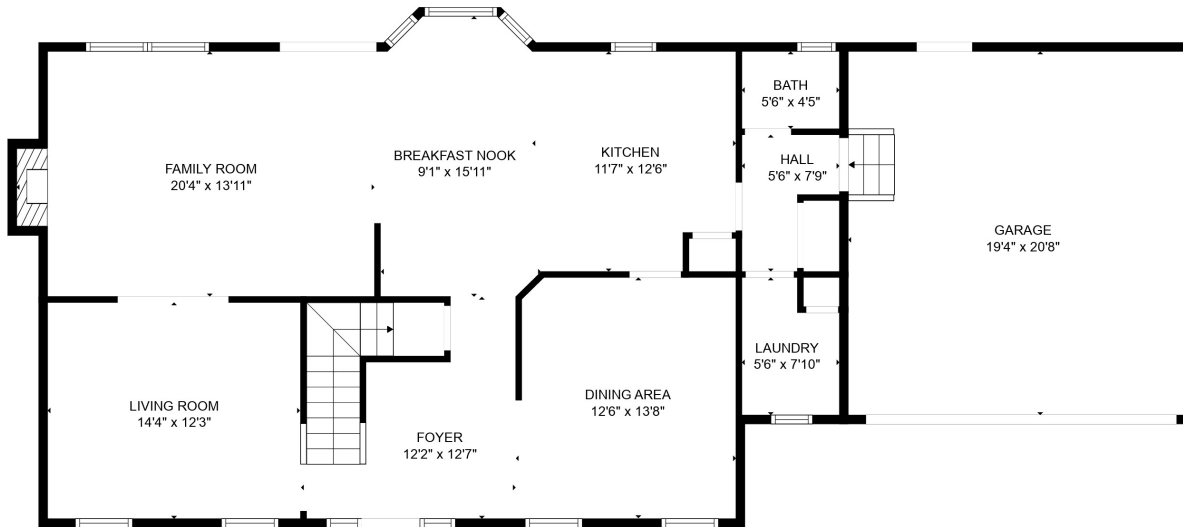

FLOOR 2

FLOOR 1

Total scanned area: 2693 sq. ft

SIZES AND DIMENSIONS ARE APPROXIMATE. ACTUAL MAY VARY.

Total scanned area: 2693 sq. ft

SIZES AND DIMENSIONS ARE APPROXIMATE. ACTUAL MAY VARY.

Total scanned area: 2693 sq. ft

SIZES AND DIMENSIONS ARE APPROXIMATE. ACTUAL MAY VARY.