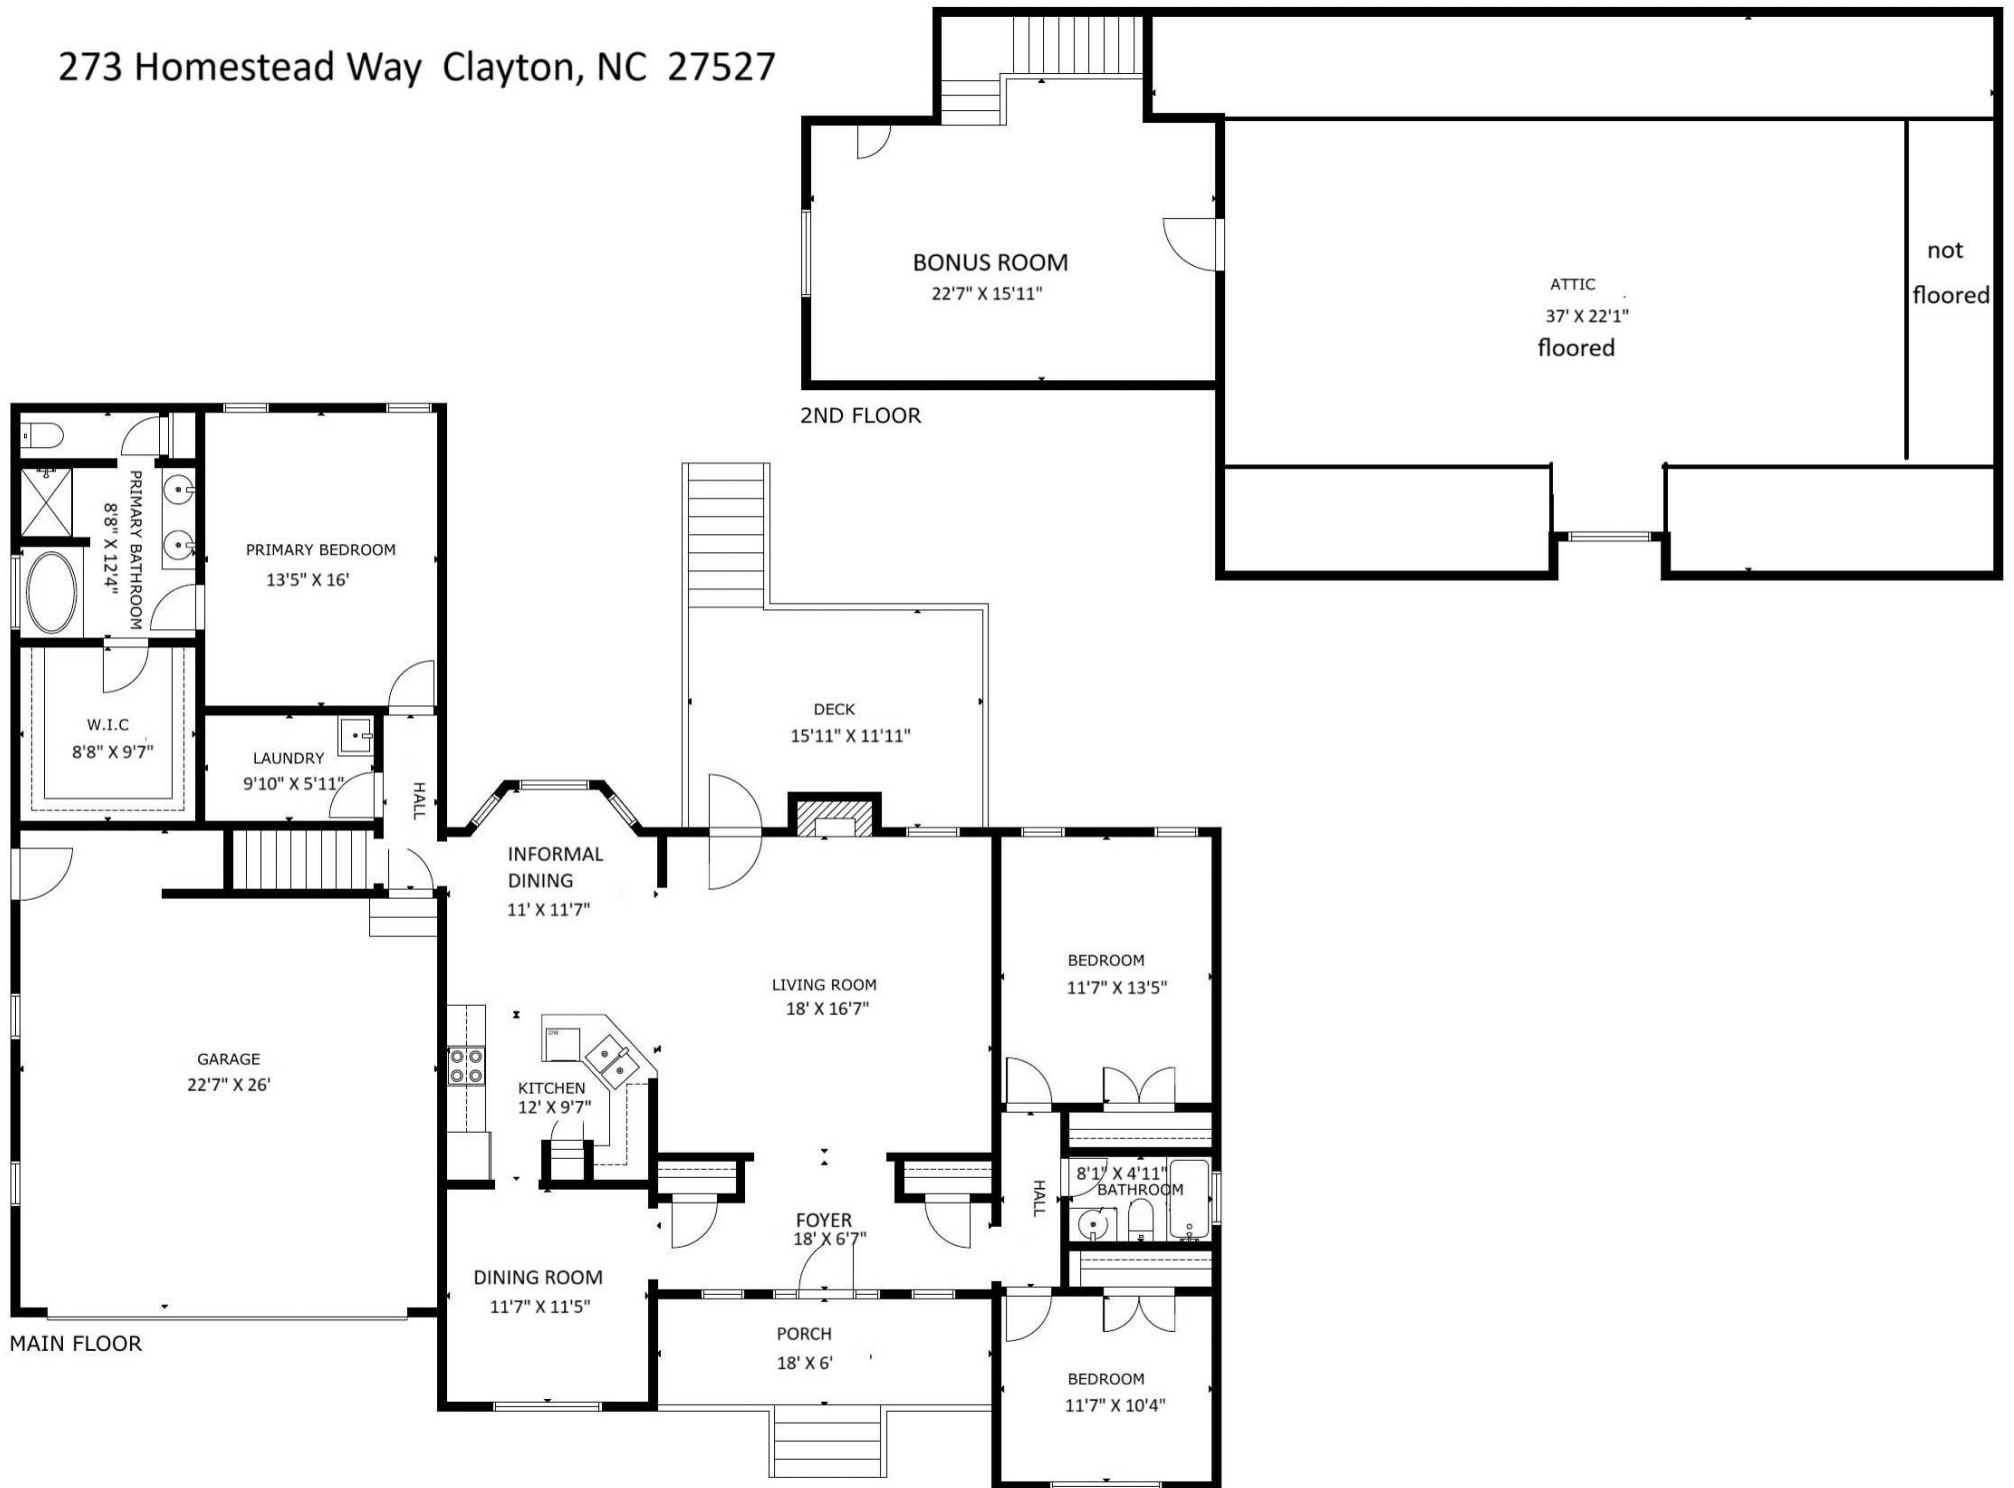

273 Homestead Way Clayton, NC 27527

The following dimensions are approximate interior wall to wall dimensions, measured on site, from the widest portion of each room, then calculated to Feet/Inches from Rounded Decimal Feet. Information deemed reliable, but not guaranteed.