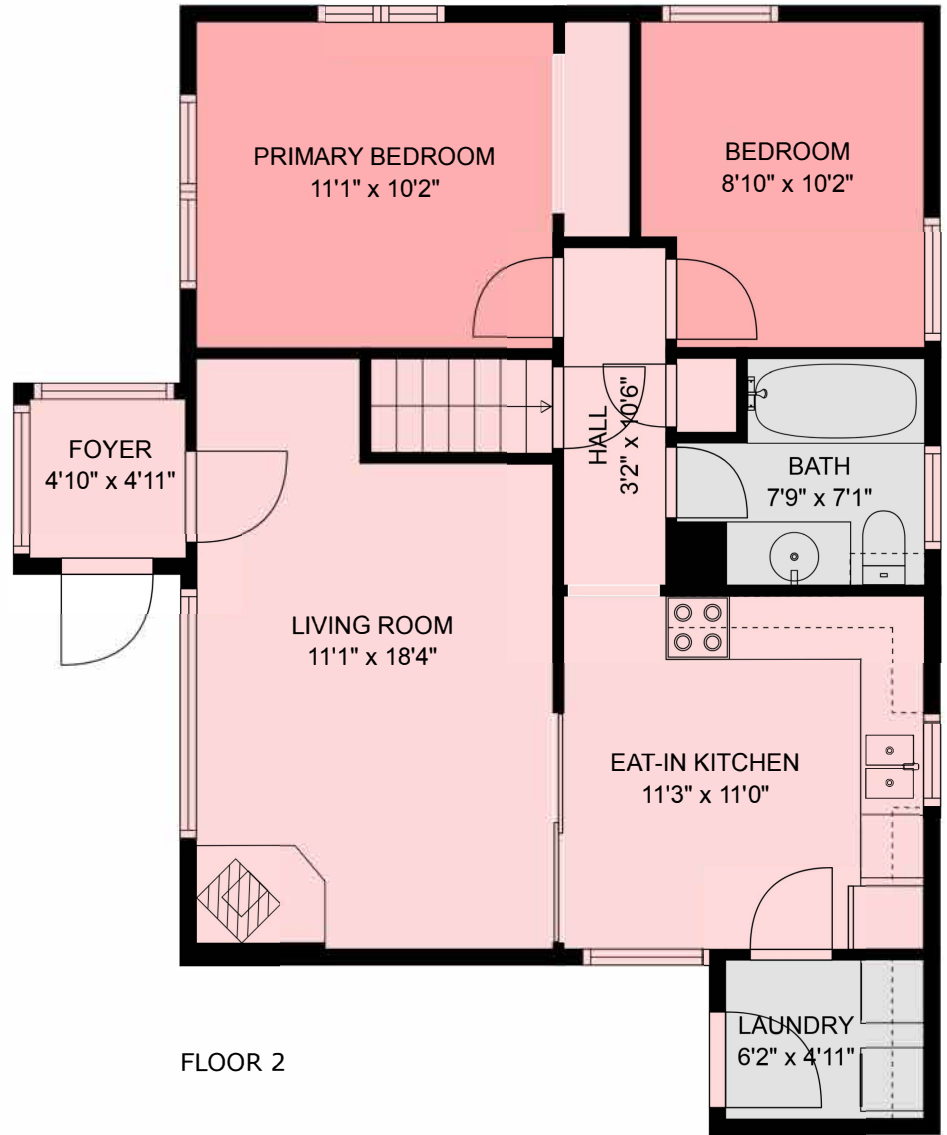

FLOOR 1

FLOOR 2

Estimated areas

FLOOR 1: 739 sq. ft

FLOOR 2: 776 sq. ft

TOTAL: 1515 sq. ft

Sizes and dimensions may have a slight variation from actual sizes. E&O Insured.

Estimated areas

FLOOR 1: 739 sq. ft

FLOOR 2: 776 sq. ft

TOTAL: 1515 sq. ft

Sizes and dimensions may have a slight variation from actual sizes. E&O Insured.

Estimated areas

FLOOR 1: 739 sq. ft

FLOOR 2: 776 sq. ft

TOTAL: 1515 sq. ft

Sizes and dimensions may have a slight variation from actual sizes. E&O Insured.