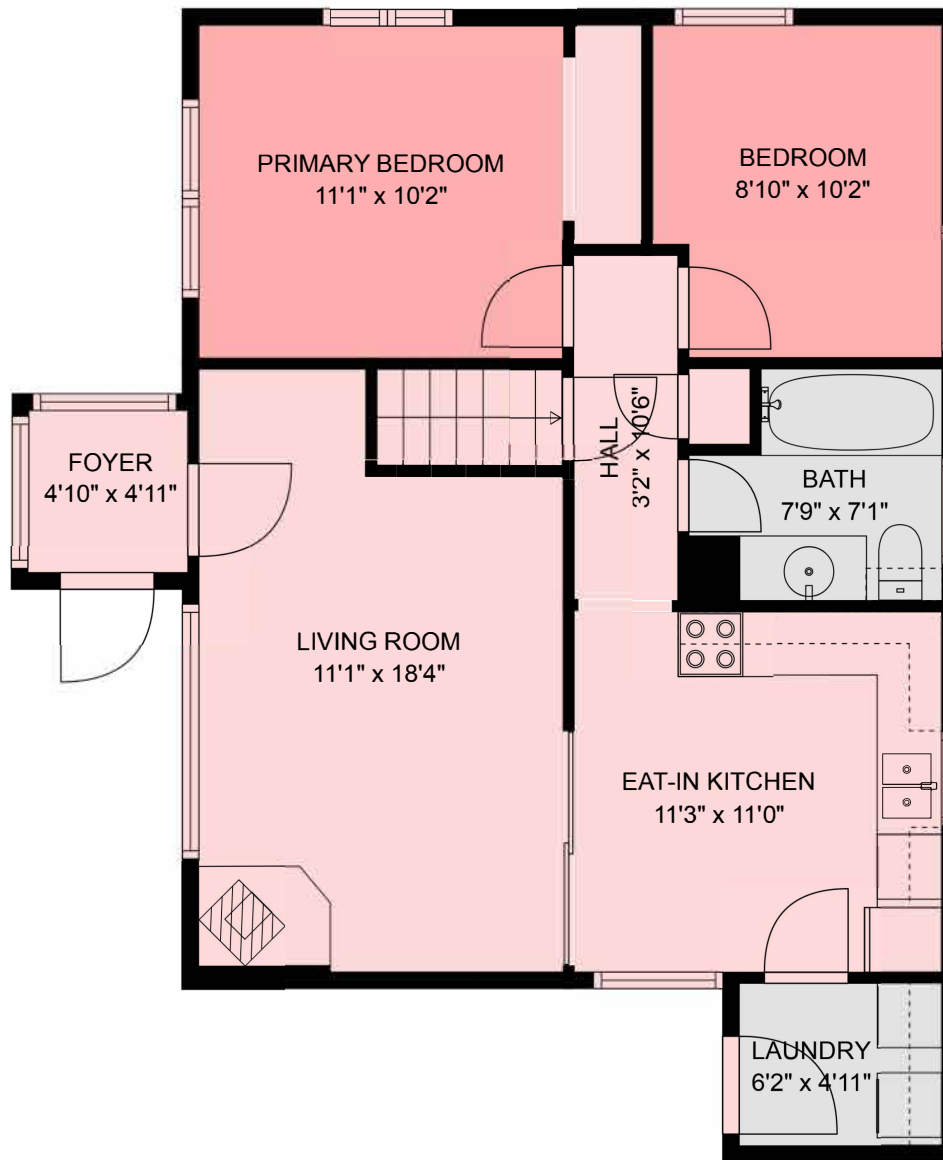

FLOOR 1

FLOOR 2

Estimated areas

FLOOR 1: 739 sq. ft

FLOOR 2: 776 sq. ft

TOTAL: 1515 sq. ft

Sizes and dimensions may have a slight variation from actual sizes. E&O Insured.

Estimated areas

FLOOR 1: 739 sq. ft

FLOOR 2: 776 sq. ft

TOTAL: 1515 sq. ft

Sizes and dimensions may have a slight variation from actual sizes. E&O Insured.

Estimated areas

FLOOR 1: 739 sq. ft

FLOOR 2: 776 sq. ft

TOTAL: 1515 sq. ft

Sizes and dimensions may have a slight variation from actual sizes. E&O Insured.