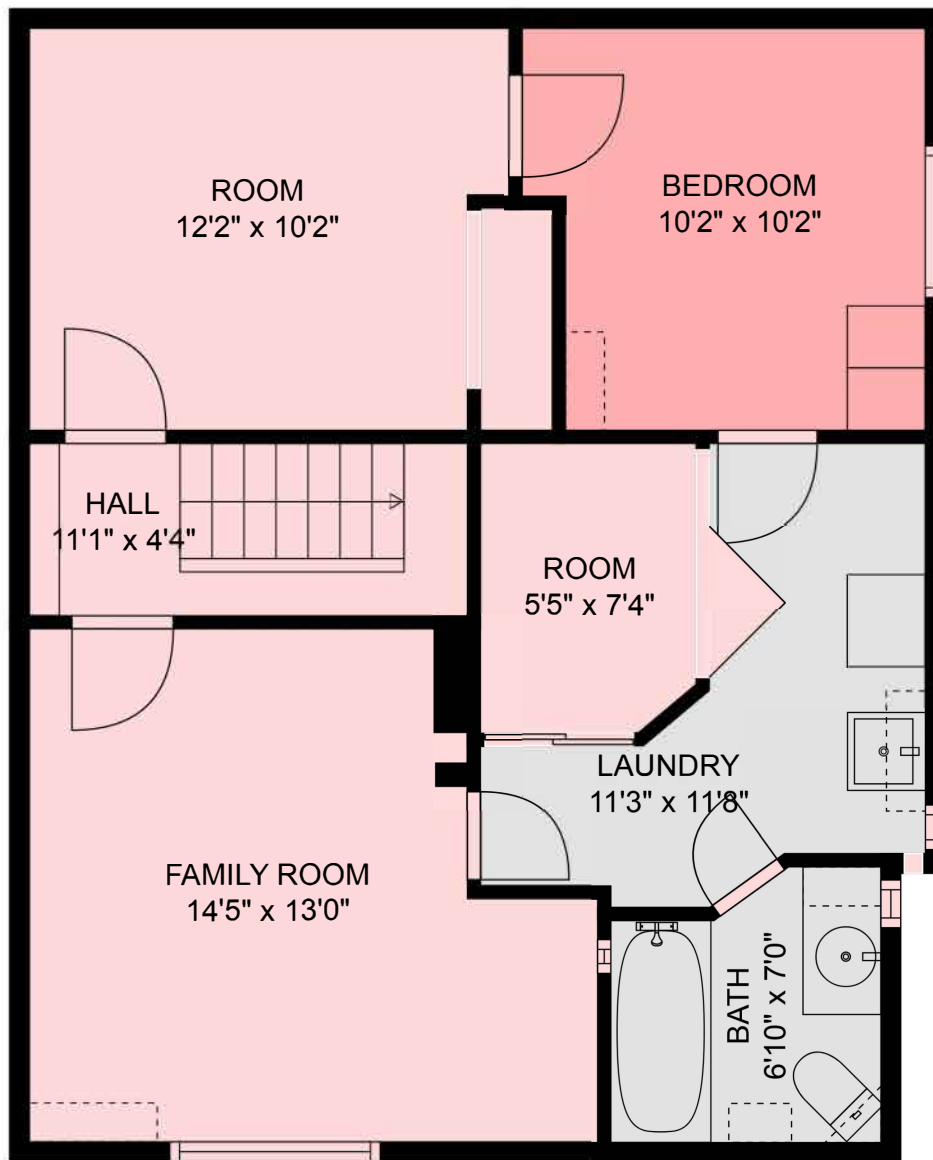

FLOOR 1

FLOOR 2

Estimated areas

FLOOR 1: 739 sq. ft

FLOOR 2: 776 sq. ft

TOTAL: 1515 sq. ft

Sizes and dimensions may have a slight variation from actual sizes. E&O Insured.

Estimated areas

FLOOR 1: 739 sq. ft

FLOOR 2: 776 sq. ft

TOTAL: 1515 sq. ft

Sizes and dimensions may have a slight variation from actual sizes. E&O Insured.

Estimated areas

FLOOR 1: 739 sq. ft

FLOOR 2: 776 sq. ft

TOTAL: 1515 sq. ft

Sizes and dimensions may have a slight variation from actual sizes. E&O Insured.