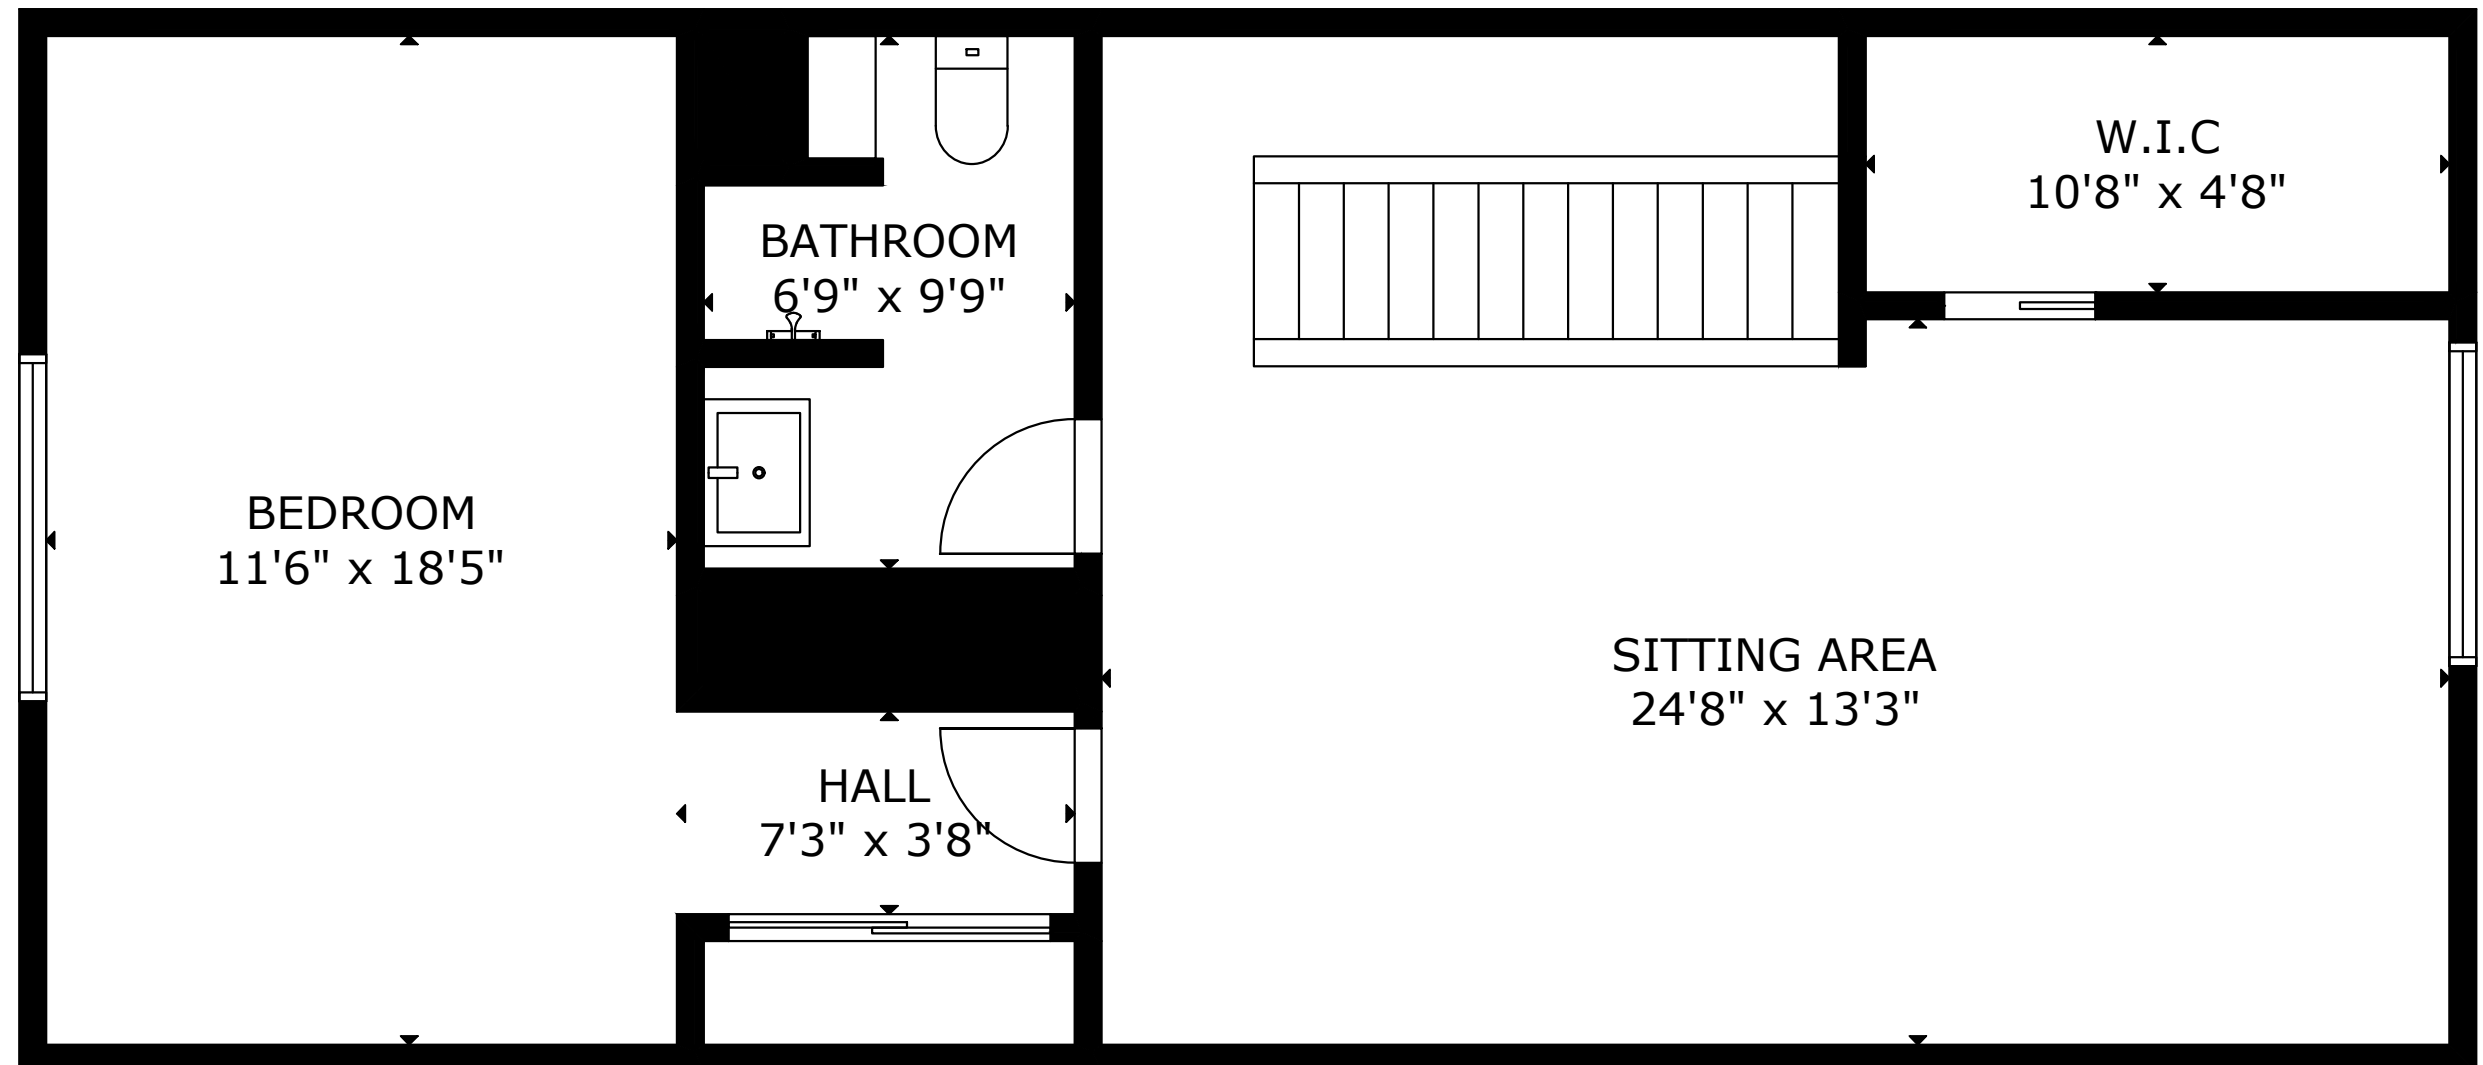

FLOOR 1

FLOOR 2

GROSS INTERNAL AREA  
TOTAL: 3,351 sq.ft

FLOOR 1: 2,541 sq.ft, FLOOR 2: 810 sq.ft

SIZE AND DIMENSIONS ARE APPROXIMATE, ACTUAL MAY VARY