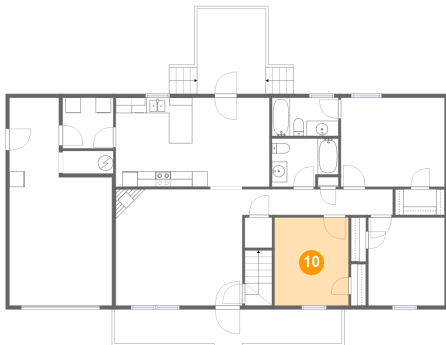

10 Floor 1 - Bedroom

Dimensions: 9'8" x 11'6"
Area: 111 sq. ft
Counted as Living Area:
Yes

Heated: Yes
Finished: Yes
Enclosed: Yes
Contiguous:
Yes
Permitted: Yes
Wet Space: No
Addition: No
Conversion: No