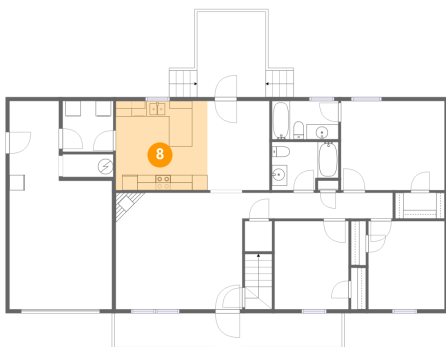

8 Floor 1 - Kitchen

Dimensions: 12'0" x 11'8"
Area: 139 sq. ft
Counted as Living Area:
Yes

Heated: Yes
Finished: Yes
Enclosed: Yes
Contiguous:
Yes
Permitted: Yes
Wet Space: No
Addition: No
Conversion: No