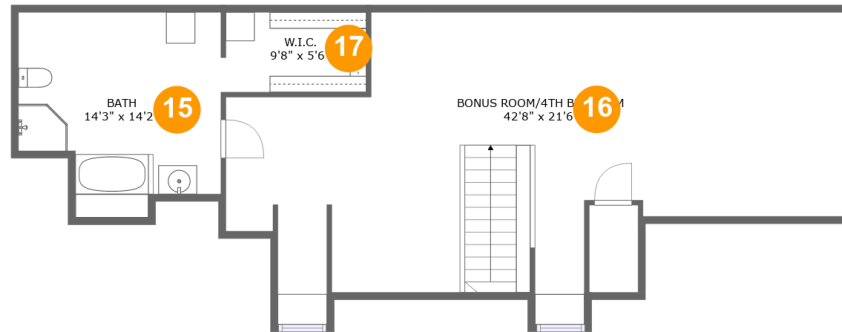

1827 Venada Trail, Brookhill, Murfreesboro, Rutherford County, Tennessee, United States,

Room Dimensions

Floor 2

Total sqft: 1008

Living area: 156

#	Room name	Dimensions	Area (sqft)	Counted as Living Area
15	Bath	14'3" x 14'2"	140 sq. ft	Yes
16	Bonus ROOM/4TH Bedroom	42'8" x 21'6"	532 sq. ft	No
17	W.i.c.	9'8" x 5'6"	31 sq. ft	Yes