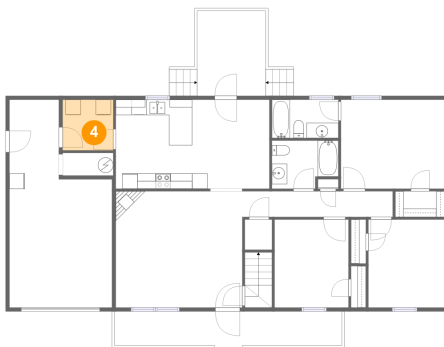

4 Floor 1 - Laundry

Dimensions: 6'7" x 6'7"
Area: 44 sq. ft
Counted as Living Area:
Yes

Heated: Yes
Finished: Yes
Enclosed: Yes
Contiguous:
Yes
Permitted: Yes
Wet Space: No
Addition: No
Conversion: No