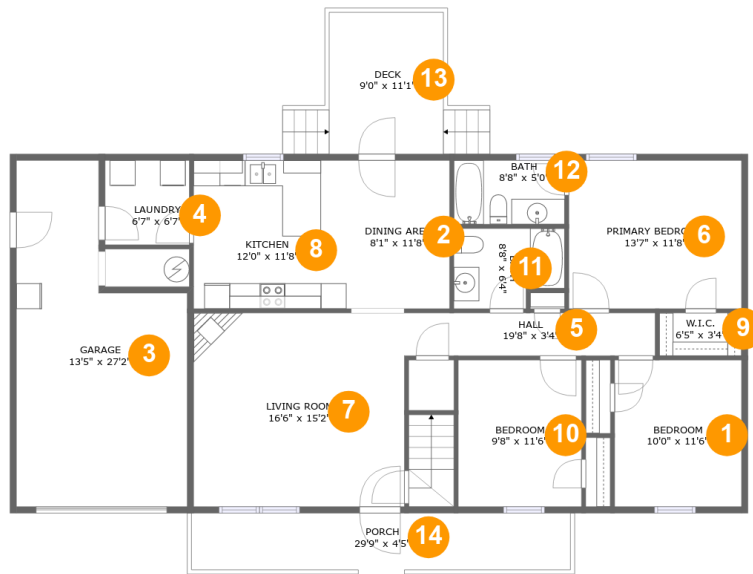

1827 Venada Trail, Brookhill, Murfreesboro, Rutherford County, Tennessee, United States,

Room Dimensions

Floor 1

Total sqft: 1863

Living area: 1290

#	Room name	Dimensions	Area (sqft)	Counted as Living Area
1	Bedroom	10'0" x 11'6"	115 sq. ft	Yes
2	Dining Area	8'1" x 11'8"	94 sq. ft	Yes
3	Garage	13'5" x 27'2"	292 sq. ft	No
4	Laundry	6'7" x 6'7"	44 sq. ft	Yes
5	Hall	19'8" x 3'4"	66 sq. ft	Yes
6	Primary Bedroom	13'7" x 11'8"	158 sq. ft	Yes
7	Living Room	16'6" x 15'2"	252 sq. ft	Yes
8	Kitchen	12'0" x 11'8"	139 sq. ft	Yes
9	W.i.c.	6'5" x 3'4"	22 sq. ft	Yes
10	Bedroom	9'8" x 11'6"	111 sq. ft	Yes
11	Bath	8'8" x 6'4"	50 sq. ft	Yes

2 Floor 1 - Dining Area

Dimensions: 8'1" x 11'8"
Area: 94 sq. ft
Counted as Living Area:
Yes

Heated: Yes
Finished: Yes
Enclosed: Yes
Contiguous:
Yes
Permitted: Yes
Wet Space: No
Addition: No
Conversion: No

8 Floor 1 - Kitchen

Dimensions: 12'0" x 11'8"
Area: 139 sq. ft
Counted as Living Area:
Yes

Heated: Yes
Finished: Yes
Enclosed: Yes
Contiguous:
Yes
Permitted: Yes
Wet Space: No
Addition: No
Conversion: No