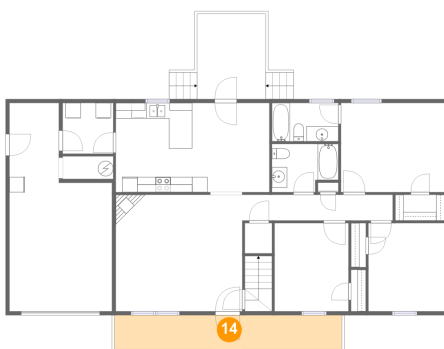

12 Floor 1 - Bath

Dimensions: 8'8" x 5'0"
Area: 44 sq. ft
Counted as Living Area:
Yes

Heated: Yes
Finished: Yes
Enclosed: Yes
Contiguous:
Yes
Permitted: Yes
Wet Space: Yes
Addition: No
Conversion: No

13 Floor 1 - Deck

Dimensions: 9'0" x 11'1"
Area: 100 sq. ft
Counted as Living Area: No

Heated: No
Finished: Yes
Enclosed: No
Contiguous: Yes
Permitted: Yes
Wet Space: No
Addition: No
Conversion: No

14 Floor 1 - Porch

Dimensions: 29'9" x 4'5"
Area: 132 sq. ft
Counted as Living Area: No