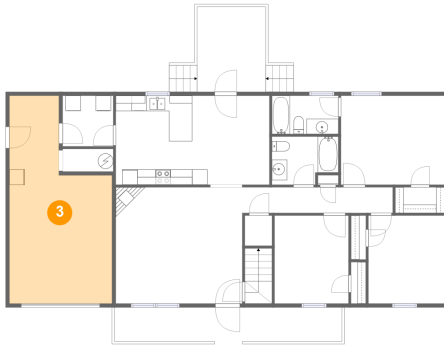

1827 Venada Trail, Brookhill, Murfreesboro, Rutherford County, Tennessee, United States,

3 Floor 1 - Garage

Dimensions: 13'5" x 27'2"
Area: 292 sq. ft
Counted as Living Area: No

Heated: No
Finished: No
Enclosed: Yes
Contiguous: Yes
Permitted: Yes
Wet Space: No
Addition: No
Conversion: No