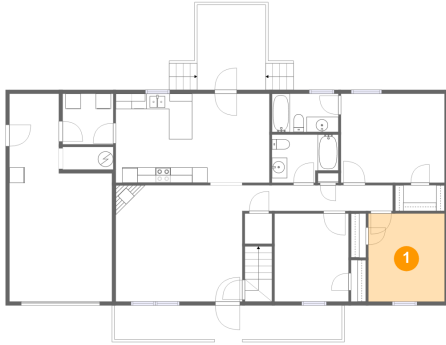

1827 Venada Trail, Brookhill, Murfreesboro, Rutherford County, Tennessee, United States,

1 Floor 1 - Bedroom

Dimensions: 10'0" x 11'6"
Area: 115 sq. ft
Counted as Living Area:
Yes

Heated: Yes
Finished: Yes
Enclosed: Yes
Contiguous:
Yes
Permitted: Yes
Wet Space: No
Addition: No
Conversion: No