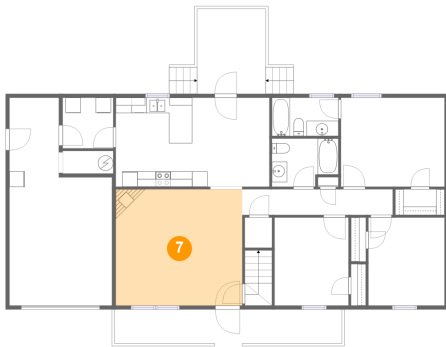

7 Floor 1 - Living Room

Dimensions: 16'6" x 15'2"
Area: 252 sq. ft
Counted as Living Area:
Yes

Heated: Yes
Finished: Yes
Enclosed: Yes
Contiguous:
Yes
Permitted: Yes
Wet Space: No
Addition: No
Conversion: No