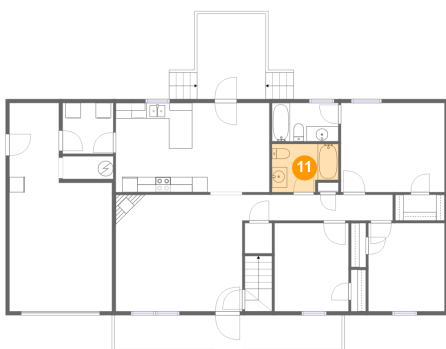

11 Floor 1 - Bath

Dimensions: 8'8" x 6'4"
Area: 50 sq. ft
Counted as Living Area:
Yes

Heated: Yes
Finished: Yes
Enclosed: Yes
Contiguous:
Yes
Permitted: Yes
Wet Space: Yes
Addition: No
Conversion: No