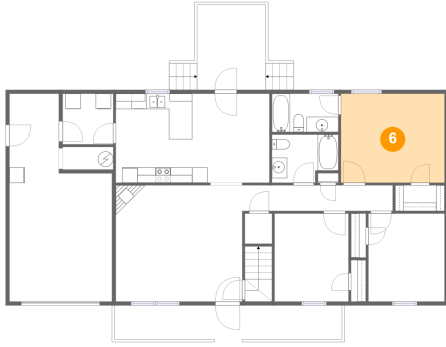

**1827 Venada Trail, Brookhill, Murfreesboro,
Rutherford County, Tennessee, United States,**

6 Floor 1 - Primary Bedroom

Dimensions: 13'7" x 11'8"
Area: 158 sq. ft
Counted as Living Area:
Yes

Heated: Yes
Finished: Yes
Enclosed: Yes
Contiguous:
Yes
Permitted: Yes
Wet Space: No
Addition: No
Conversion: No