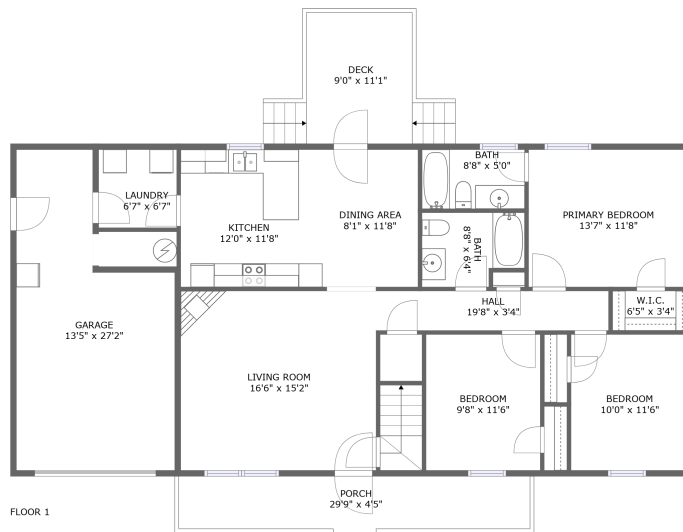

1827 Venada Trail, Brookhill, Murfreesboro, Rutherford County, Tennessee, United States,

Property Summary

2 floors

4 bedrooms

3 bathrooms

2,871 total sqft

1 garages

1,446 Gross Living Area sqft