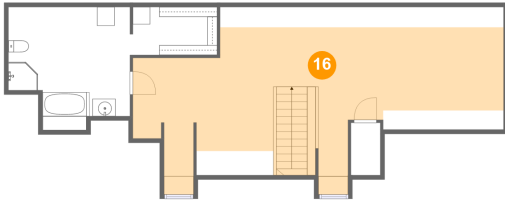

16 Floor 2 - Bonus ROOM/4TH Bedroom

Dimensions: 42'8" x 21'6"
Area: 532 sq. ft
Counted as Living Area: No

Heated: No
Finished: No
Enclosed: Yes
Contiguous: Yes
Permitted: Yes
Wet Space: No
Addition: No
Conversion: No