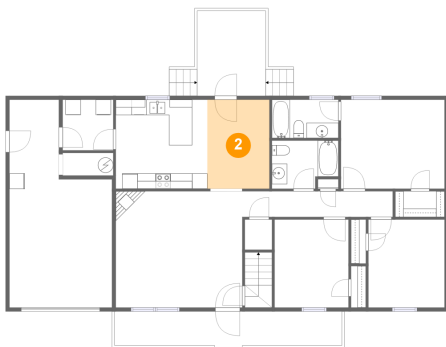

1827 Venada Trail, Brookhill, Murfreesboro, Rutherford County, Tennessee, United States,

1 Floor 1 - Bedroom

Dimensions: 10'0" x 11'6"
Area: 115 sq. ft
Counted as Living Area:
Yes

Heated: Yes
Finished: Yes
Enclosed: Yes
Contiguous:
Yes
Permitted: Yes
Wet Space: No
Addition: No
Conversion: No

2 Floor 1 - Dining Area

Dimensions: 8'1" x 11'8"
Area: 94 sq. ft
Counted as Living Area:
Yes

Heated: Yes
Finished: Yes
Enclosed: Yes
Contiguous:
Yes
Permitted: Yes
Wet Space: No
Addition: No
Conversion: No