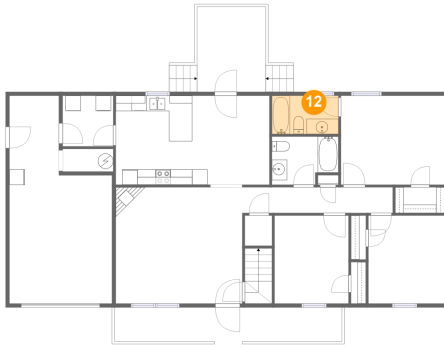

1827 Venada Trail, Brookhill, Murfreesboro, Rutherford County, Tennessee, United States,

12 Floor 1 - Bath

Dimensions: 8'8" x 5'0"
Area: 44 sq. ft
Counted as Living Area:
Yes

Heated: Yes
Finished: Yes
Enclosed: Yes
Contiguous:
Yes
Permitted: Yes
Wet Space: Yes
Addition: No
Conversion: No