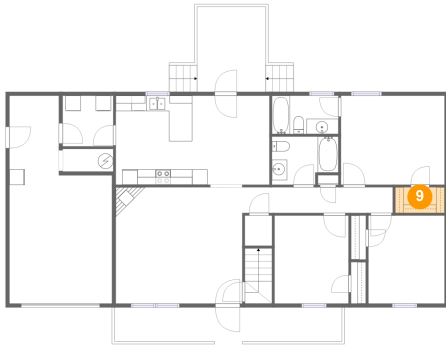

1827 Venada Trail, Brookhill, Murfreesboro, Rutherford County, Tennessee, United States,

9 Floor 1 - W.i.c.

Dimensions: 6'5" x 3'4"
Area: 22 sq. ft
Counted as Living Area:
Yes

Heated: Yes
Finished: Yes
Enclosed: Yes
Contiguous:
Yes
Permitted: Yes
Wet Space: No
Addition: No
Conversion: No