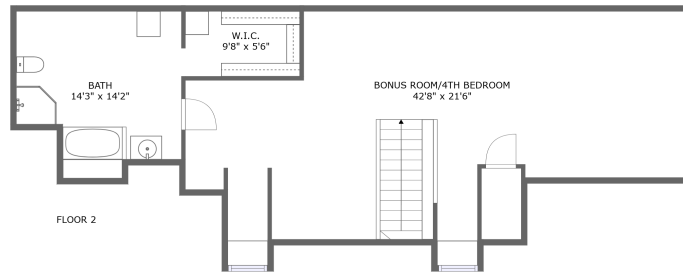

1827 Venada Trail, Brookhill, Murfreesboro, Rutherford County, Tennessee, United States,

Property Summary

2 floors

4 bedrooms

3 bathrooms

2,871 total sqft

1 garages

1,446 Gross Living Area sqft