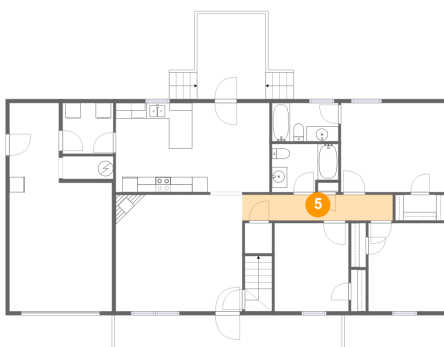

5 Floor 1 - Hall

Dimensions: 19'8" x 3'4"
Area: 66 sq. ft
Counted as Living Area:
Yes

Heated: Yes
Finished: Yes
Enclosed: Yes
Contiguous:
Yes
Permitted: Yes
Wet Space: No
Addition: No
Conversion: No