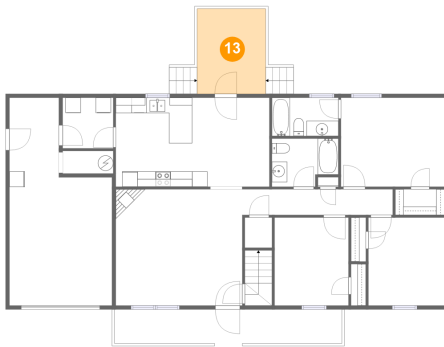

13 Floor 1 - Deck

Dimensions: 9'0" x 11'1"
Area: 100 sq. ft
Counted as Living Area: No

Heated: No
Finished: Yes
Enclosed: No
Contiguous: Yes
Permitted: Yes
Wet Space: No
Addition: No
Conversion: No