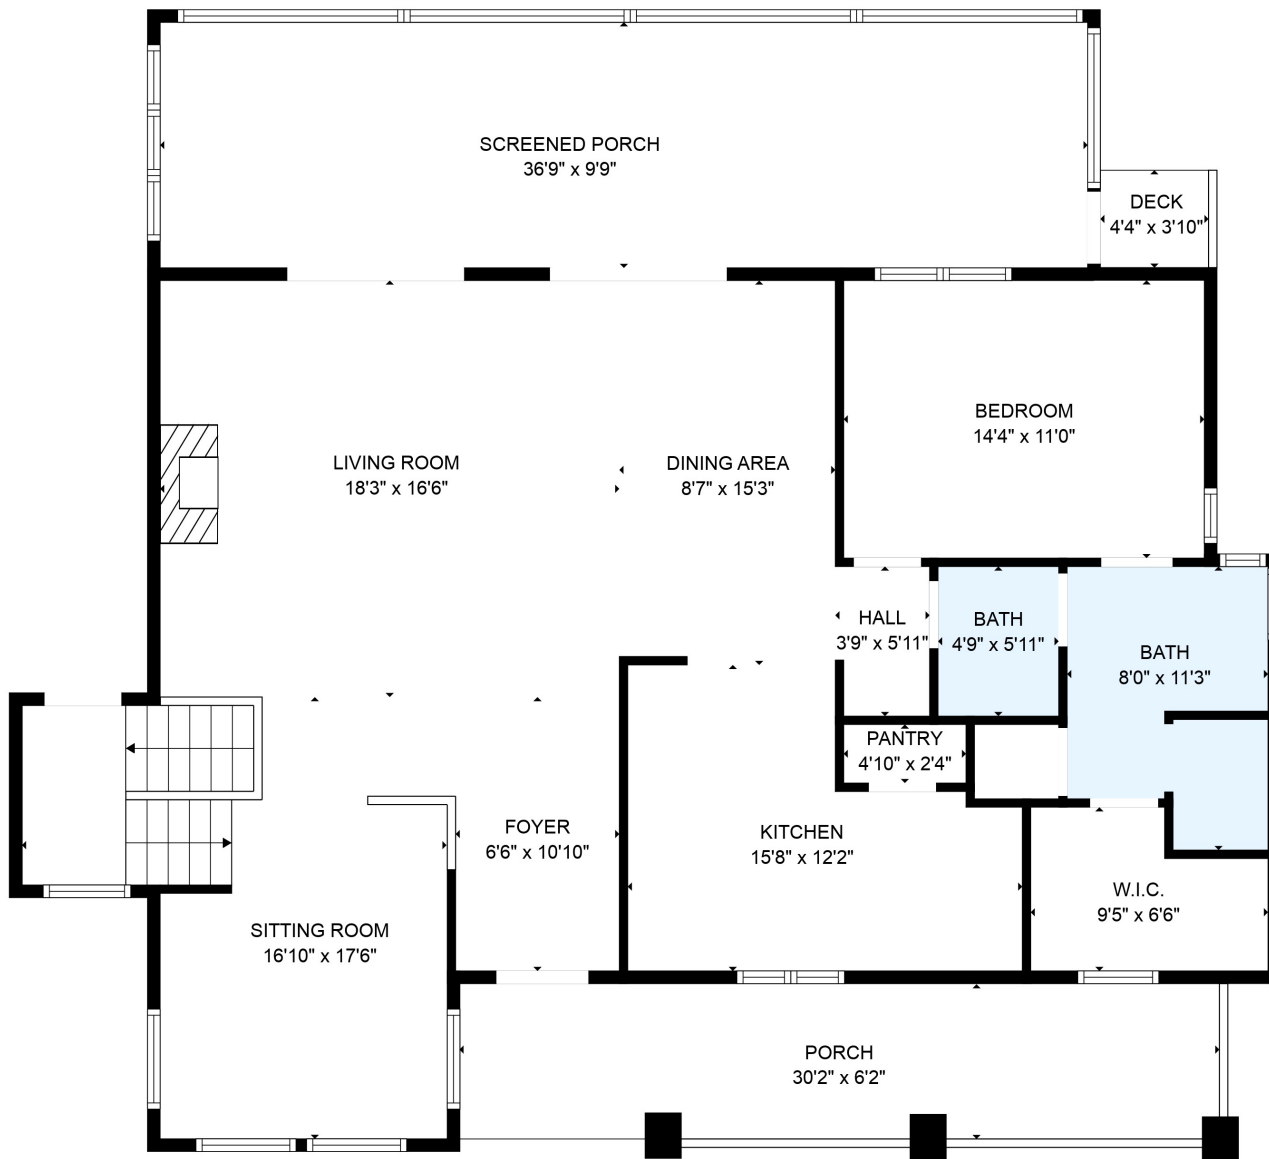

FLOOR 2

FLOOR 1

Total scanned area: 4048 sq. ft

MEASUREMENTS ARE CALCULATED BY CUBICASA TECHNOLOGY. DEEMED HIGHLY RELIABLE BUT NOT GUARANTEED.

Total scanned area: 4048 sq. ft

MEASUREMENTS ARE CALCULATED BY CUBICASA TECHNOLOGY. DEEMED HIGHLY RELIABLE BUT NOT GUARANTEED.

Total scanned area: 4048 sq. ft

MEASUREMENTS ARE CALCULATED BY CUBICASA TECHNOLOGY. DEEMED HIGHLY RELIABLE BUT NOT GUARANTEED.

Total scanned area: 4048 sq. ft

MEASUREMENTS ARE CALCULATED BY CUBICASA TECHNOLOGY. DEEMED HIGHLY RELIABLE BUT NOT GUARANTEED.