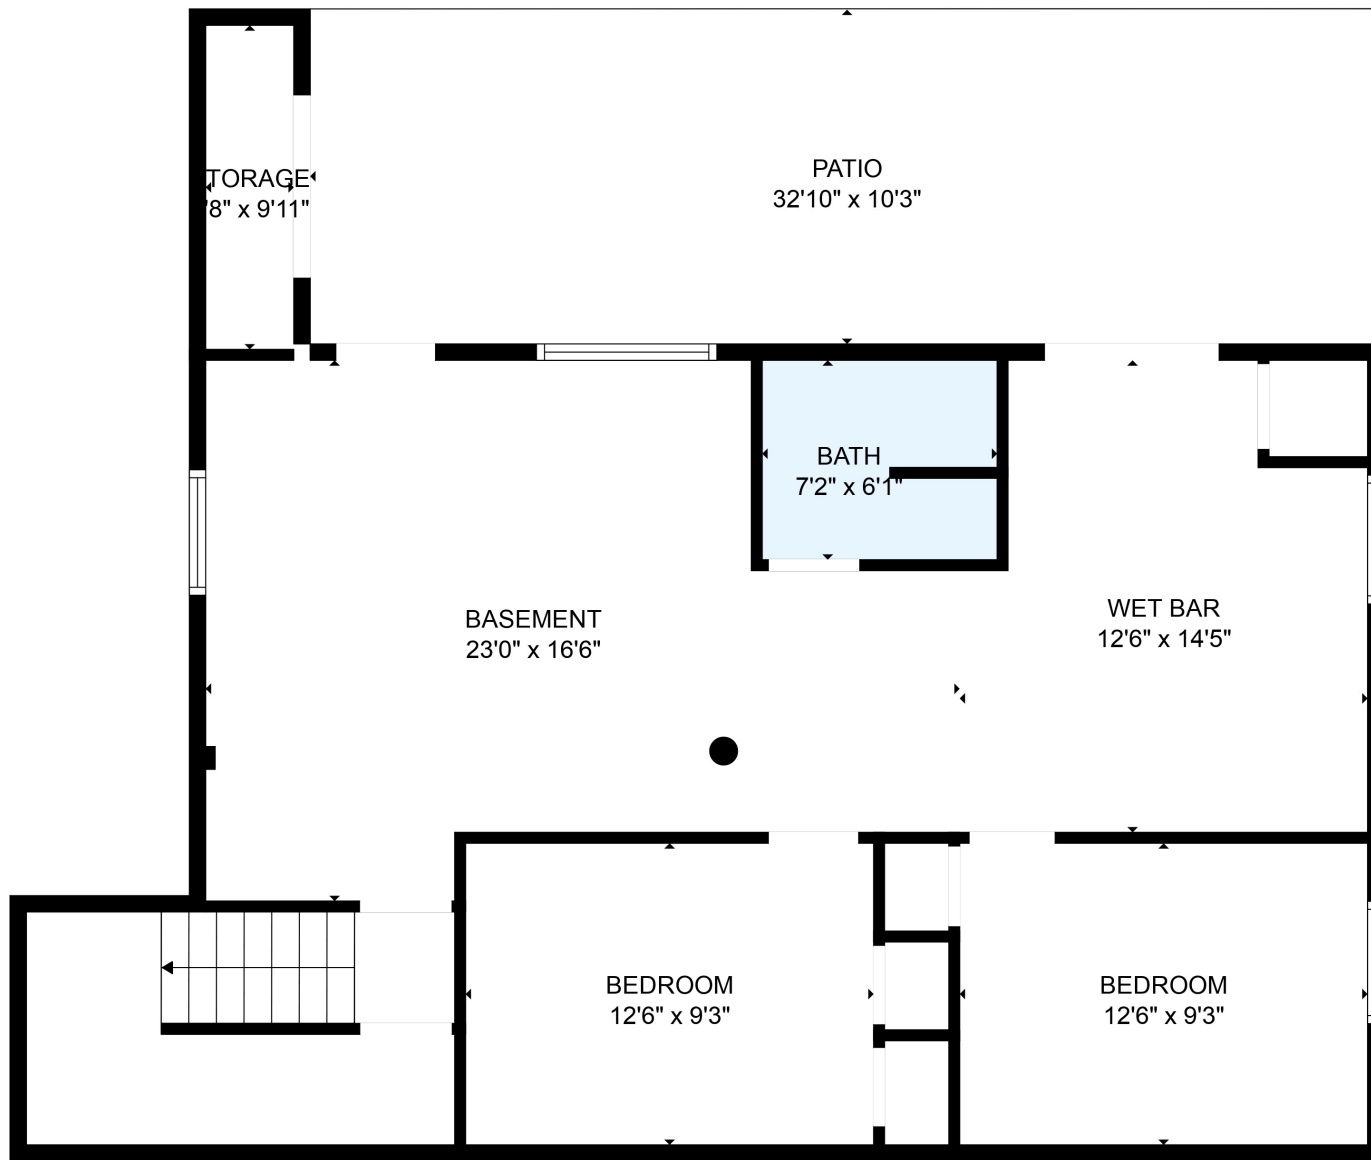

FLOOR 2

FLOOR 1

Total scanned area: 4048 sq. ft

MEASUREMENTS ARE CALCULATED BY CUBICASA TECHNOLOGY. DEEMED HIGHLY RELIABLE BUT NOT GUARANTEED.

Total scanned area: 4048 sq. ft

MEASUREMENTS ARE CALCULATED BY CUBICASA TECHNOLOGY. DEEMED HIGHLY RELIABLE BUT NOT GUARANTEED.

Total scanned area: 4048 sq. ft

MEASUREMENTS ARE CALCULATED BY CUBICASA TECHNOLOGY. DEEMED HIGHLY RELIABLE BUT NOT GUARANTEED.

Total scanned area: 4048 sq. ft

MEASUREMENTS ARE CALCULATED BY CUBICASA TECHNOLOGY. DEEMED HIGHLY RELIABLE BUT NOT GUARANTEED.