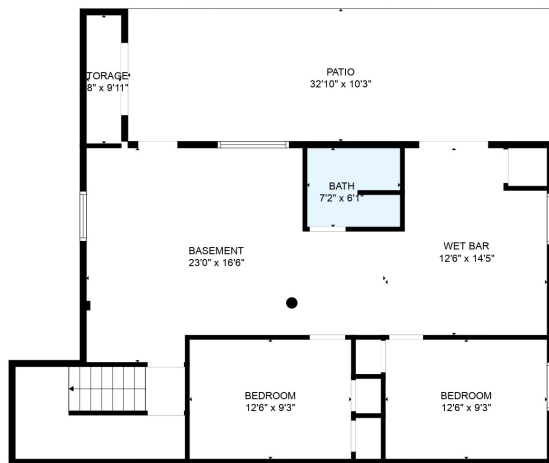

FLOOR 2

FLOOR 1

Total scanned area: 4048 sq. ft

MEASUREMENTS ARE CALCULATED BY CUBICASA TECHNOLOGY. DEEMED HIGHLY RELIABLE BUT NOT GUARANTEED.

Total scanned area: 4048 sq. ft

MEASUREMENTS ARE CALCULATED BY CUBICASA TECHNOLOGY. DEEMED HIGHLY RELIABLE BUT NOT GUARANTEED.

Total scanned area: 4048 sq. ft

MEASUREMENTS ARE CALCULATED BY CUBICASA TECHNOLOGY. DEEMED HIGHLY RELIABLE BUT NOT GUARANTEED.

Total scanned area: 4048 sq. ft

MEASUREMENTS ARE CALCULATED BY CUBICASA TECHNOLOGY. DEEMED HIGHLY RELIABLE BUT NOT GUARANTEED.