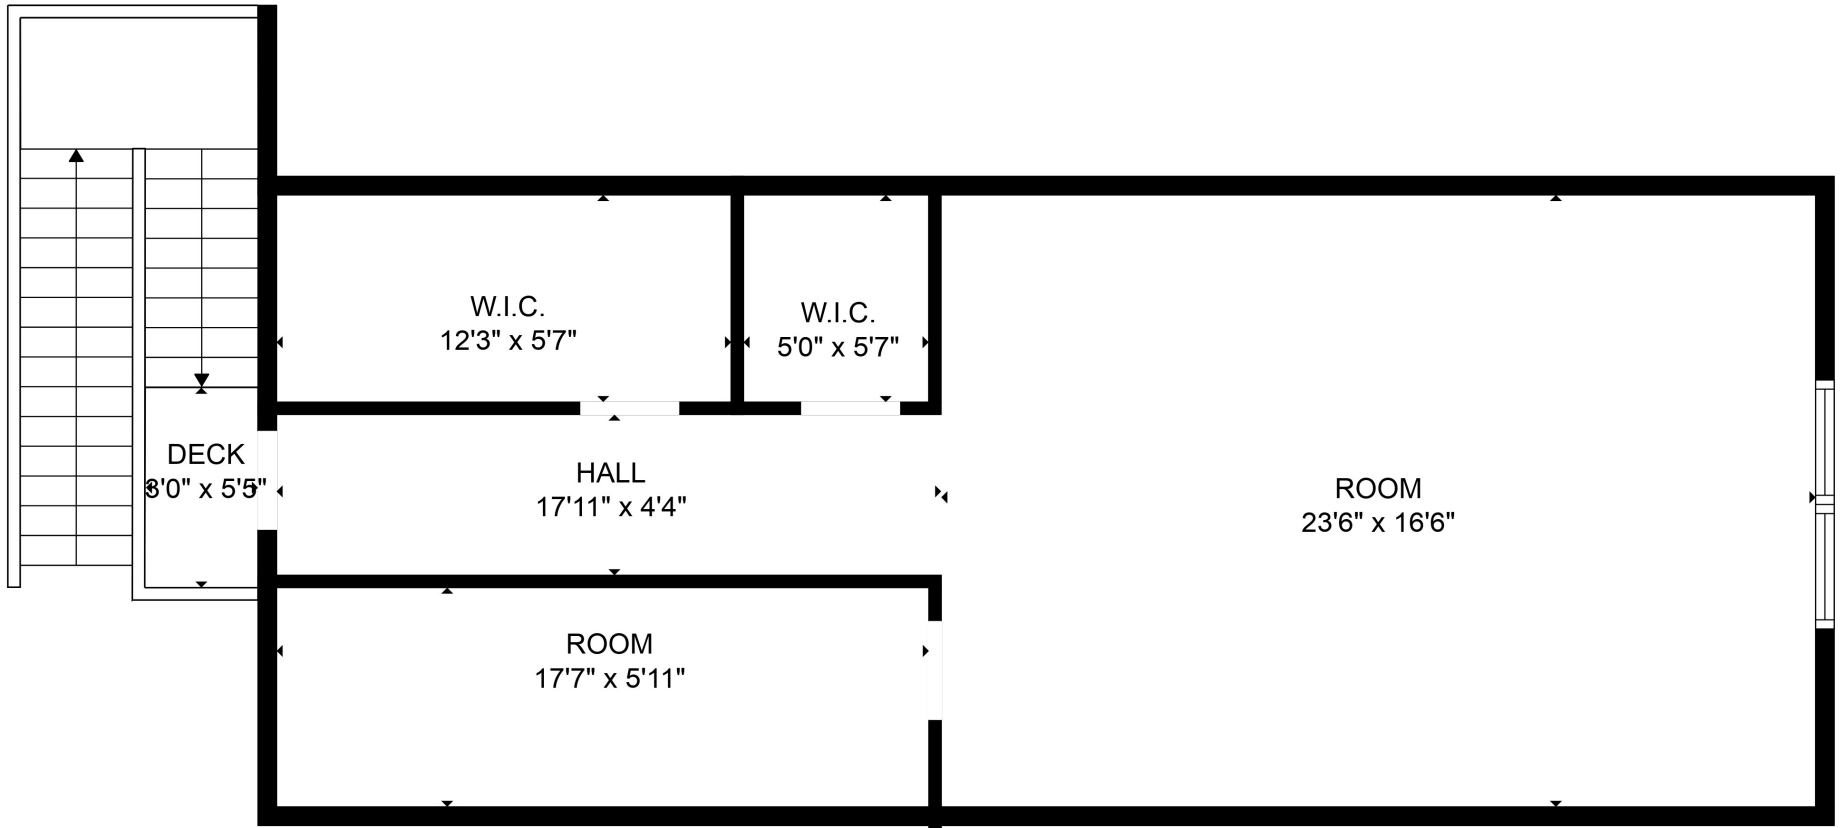

FLOOR 2

FLOOR 1

Total scanned area: 4048 sq. ft

MEASUREMENTS ARE CALCULATED BY CUBICASA TECHNOLOGY. DEEMED HIGHLY RELIABLE BUT NOT GUARANTEED.

Total scanned area: 4048 sq. ft

MEASUREMENTS ARE CALCULATED BY CUBICASA TECHNOLOGY. DEEMED HIGHLY RELIABLE BUT NOT GUARANTEED.

Total scanned area: 4048 sq. ft

MEASUREMENTS ARE CALCULATED BY CUBICASA TECHNOLOGY. DEEMED HIGHLY RELIABLE BUT NOT GUARANTEED.

Total scanned area: 4048 sq. ft

MEASUREMENTS ARE CALCULATED BY CUBICASA TECHNOLOGY. DEEMED HIGHLY RELIABLE BUT NOT GUARANTEED.