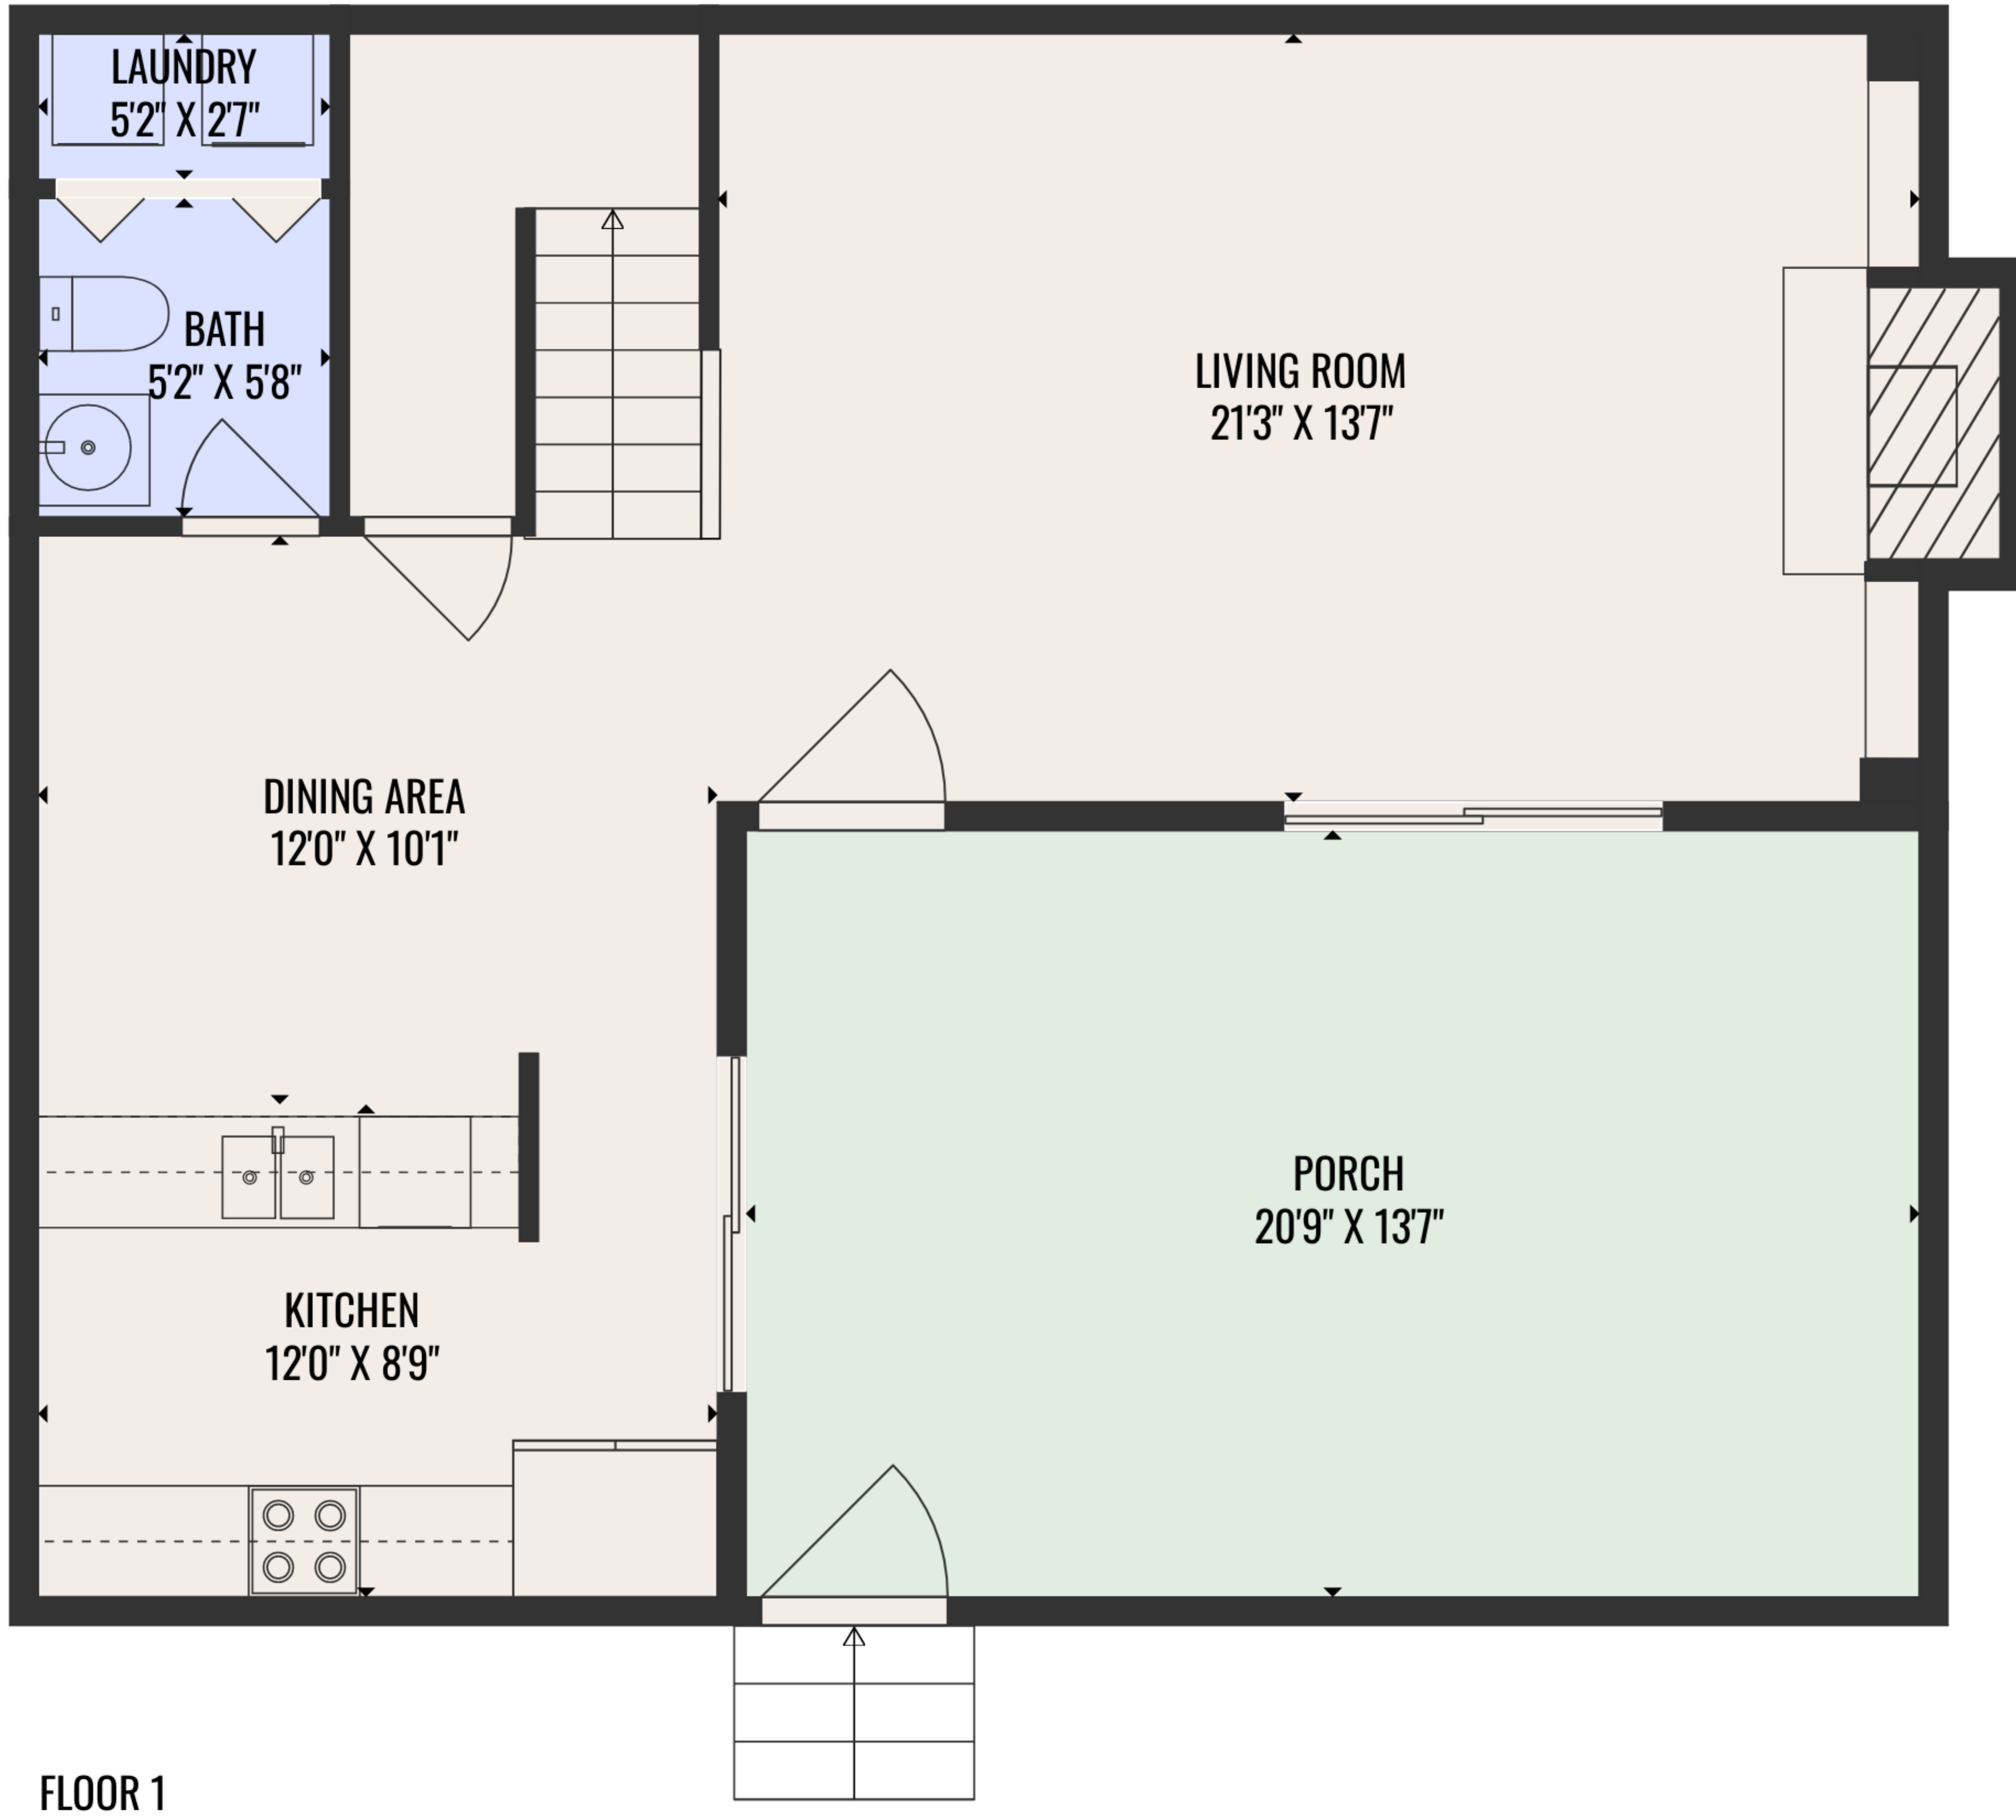

Estimated areas

GLA FLOOR 1: 702 sq. ft, excluded 290 sq. ft
 GLA FLOOR 2: 685 sq. ft, excluded 40 sq. ft
 Total GLA 1387 sq. ft, total scanned area 1717 sq. ft

COMPLIES WITH ANSI STANDARDS. APPROXIMATE DIMENSIONS. DRAWING NOT TO SCALE.

FLOOR 1

FLOOR 2

Estimated areas

GLA FLOOR 1: 702 sq. ft, excluded 290 sq. ft
 GLA FLOOR 2: 685 sq. ft, excluded 40 sq. ft
 Total GLA 1387 sq. ft, total scanned area 1717 sq. ft

COMPLIES WITH ANSI STANDARDS. APPROXIMATE DIMENSIONS. DRAWING NOT TO SCALE.