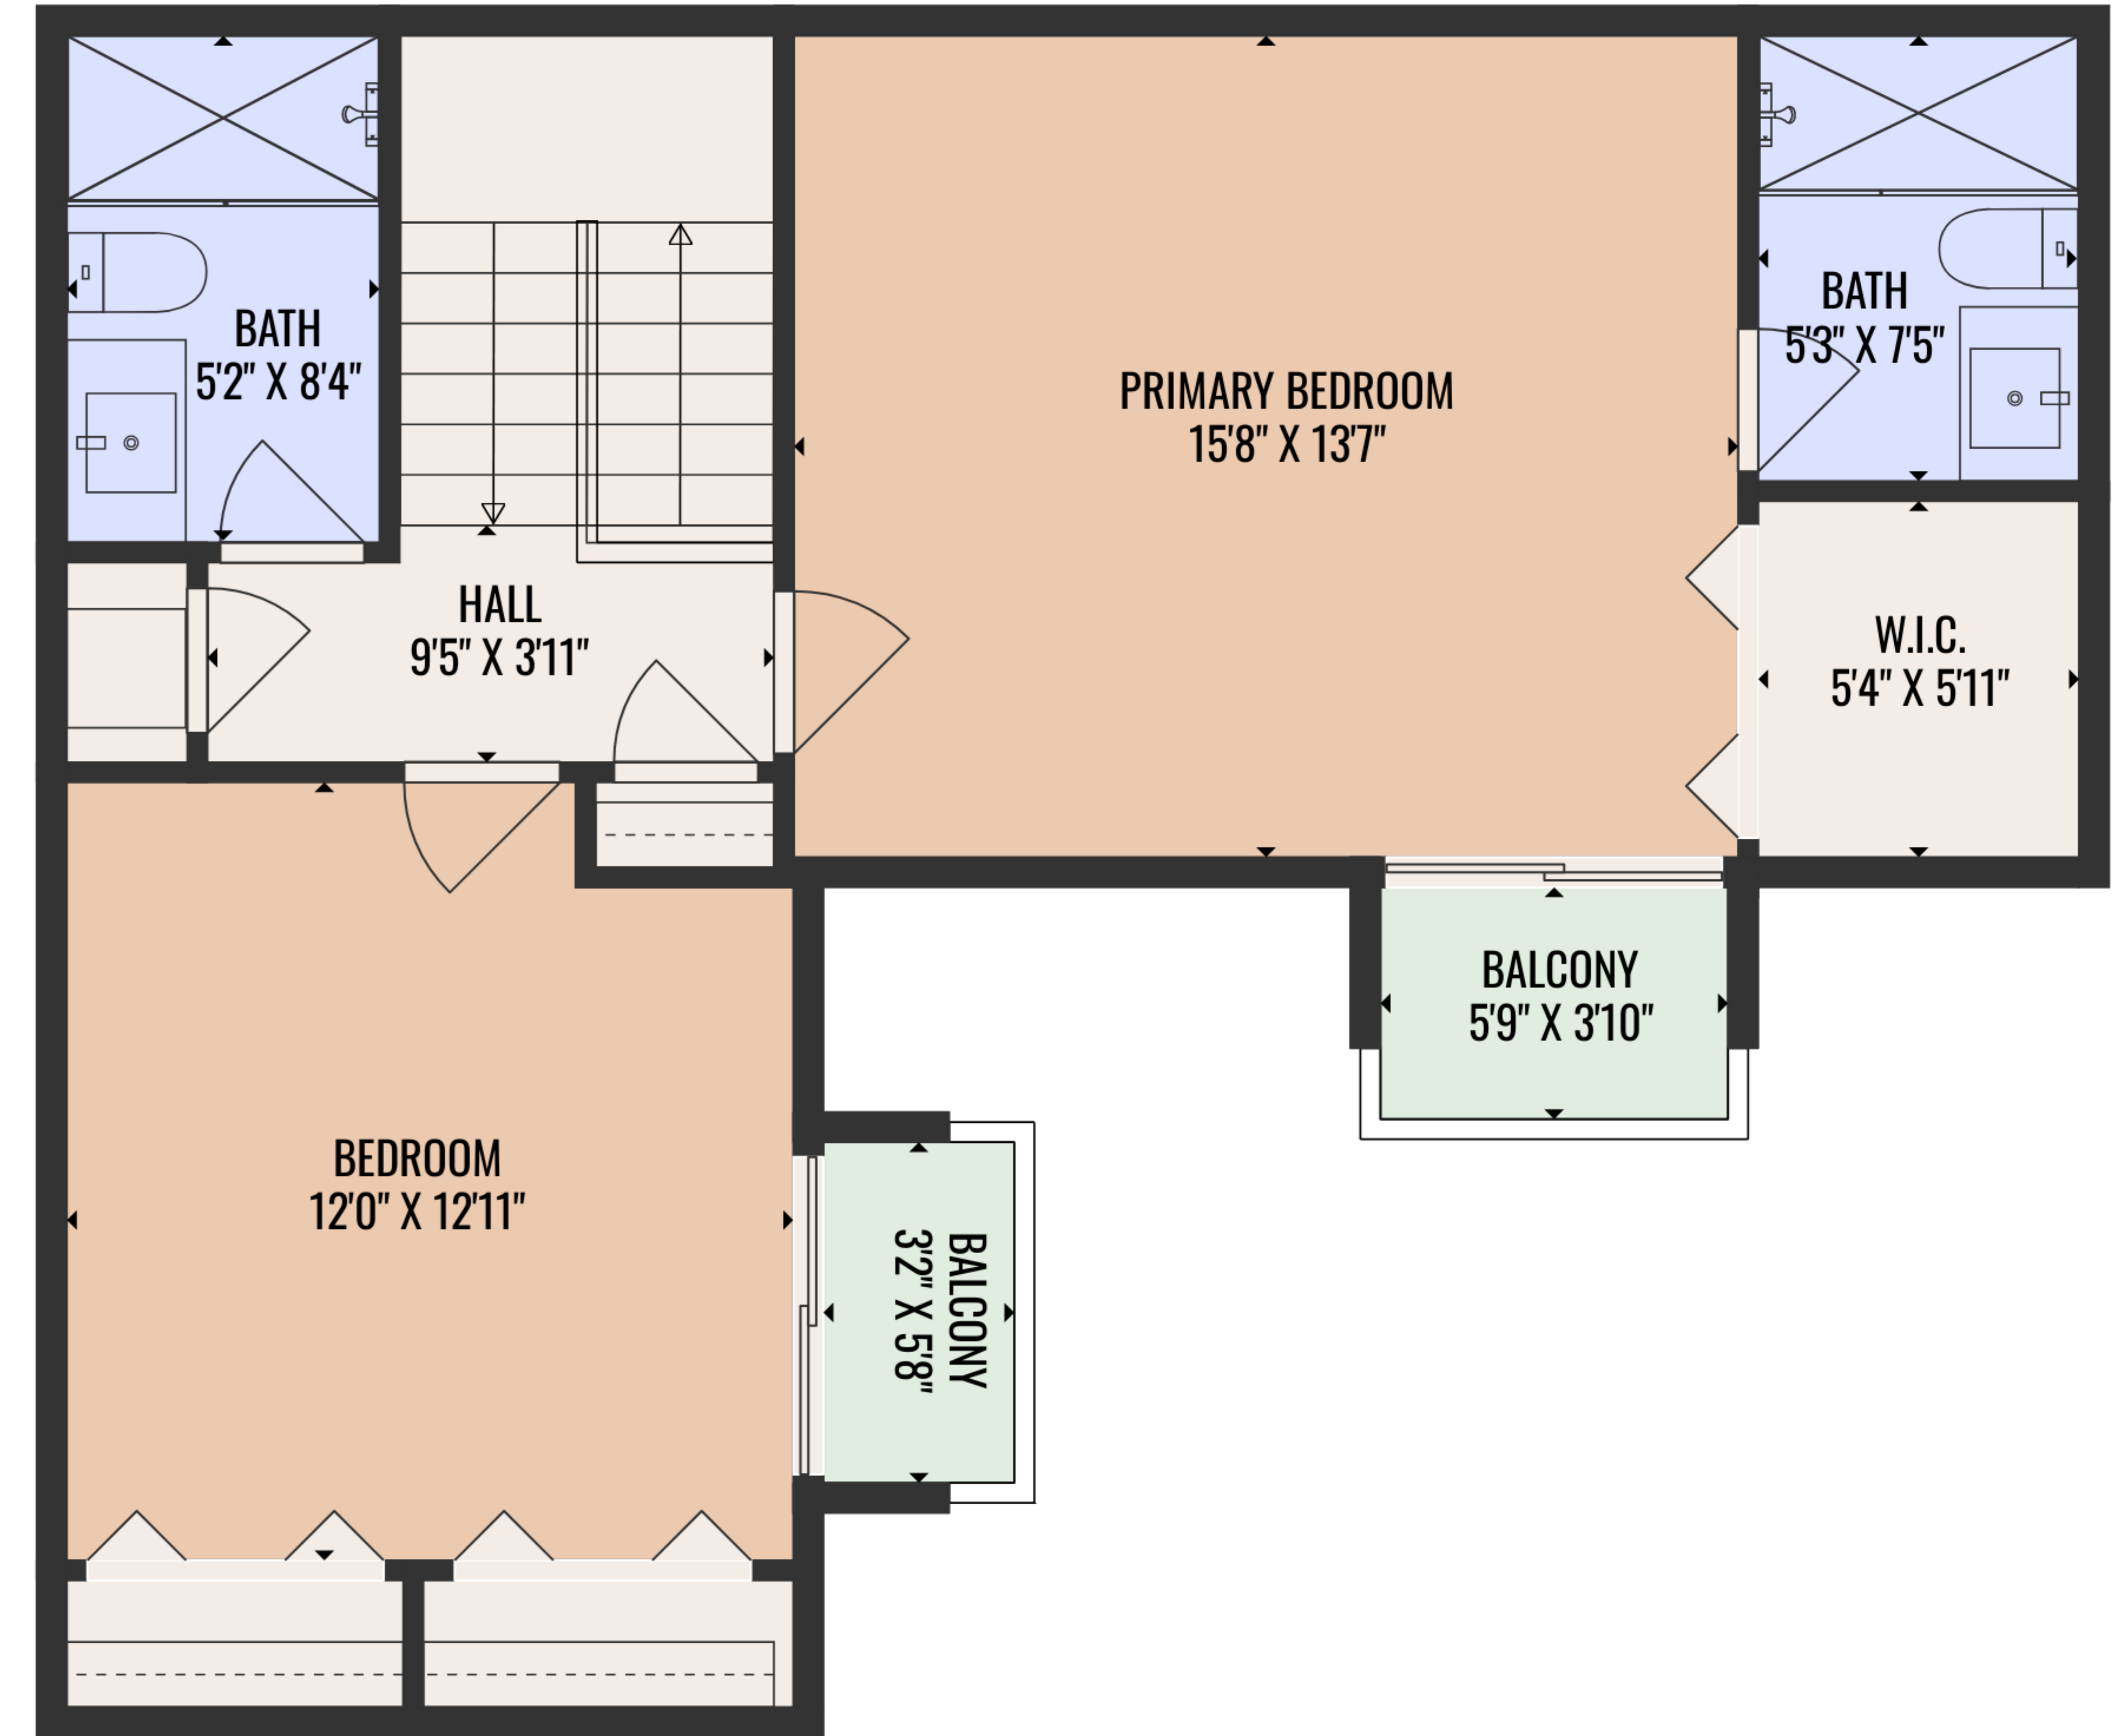

Estimated areas

GLA FLOOR 1: 702 sq. ft, excluded 290 sq. ft
 GLA FLOOR 2: 685 sq. ft, excluded 40 sq. ft
 Total GLA 1387 sq. ft, total scanned area 1717 sq. ft

COMPLIES WITH ANSI STANDARDS. APPROXIMATE DIMENSIONS. DRAWING NOT TO SCALE.

FLOOR 1

FLOOR 2

Estimated areas

GLA FLOOR 1: 702 sq. ft, excluded 290 sq. ft
 GLA FLOOR 2: 685 sq. ft, excluded 40 sq. ft
 Total GLA 1387 sq. ft, total scanned area 1717 sq. ft

COMPLIES WITH ANSI STANDARDS. APPROXIMATE DIMENSIONS. DRAWING NOT TO SCALE.