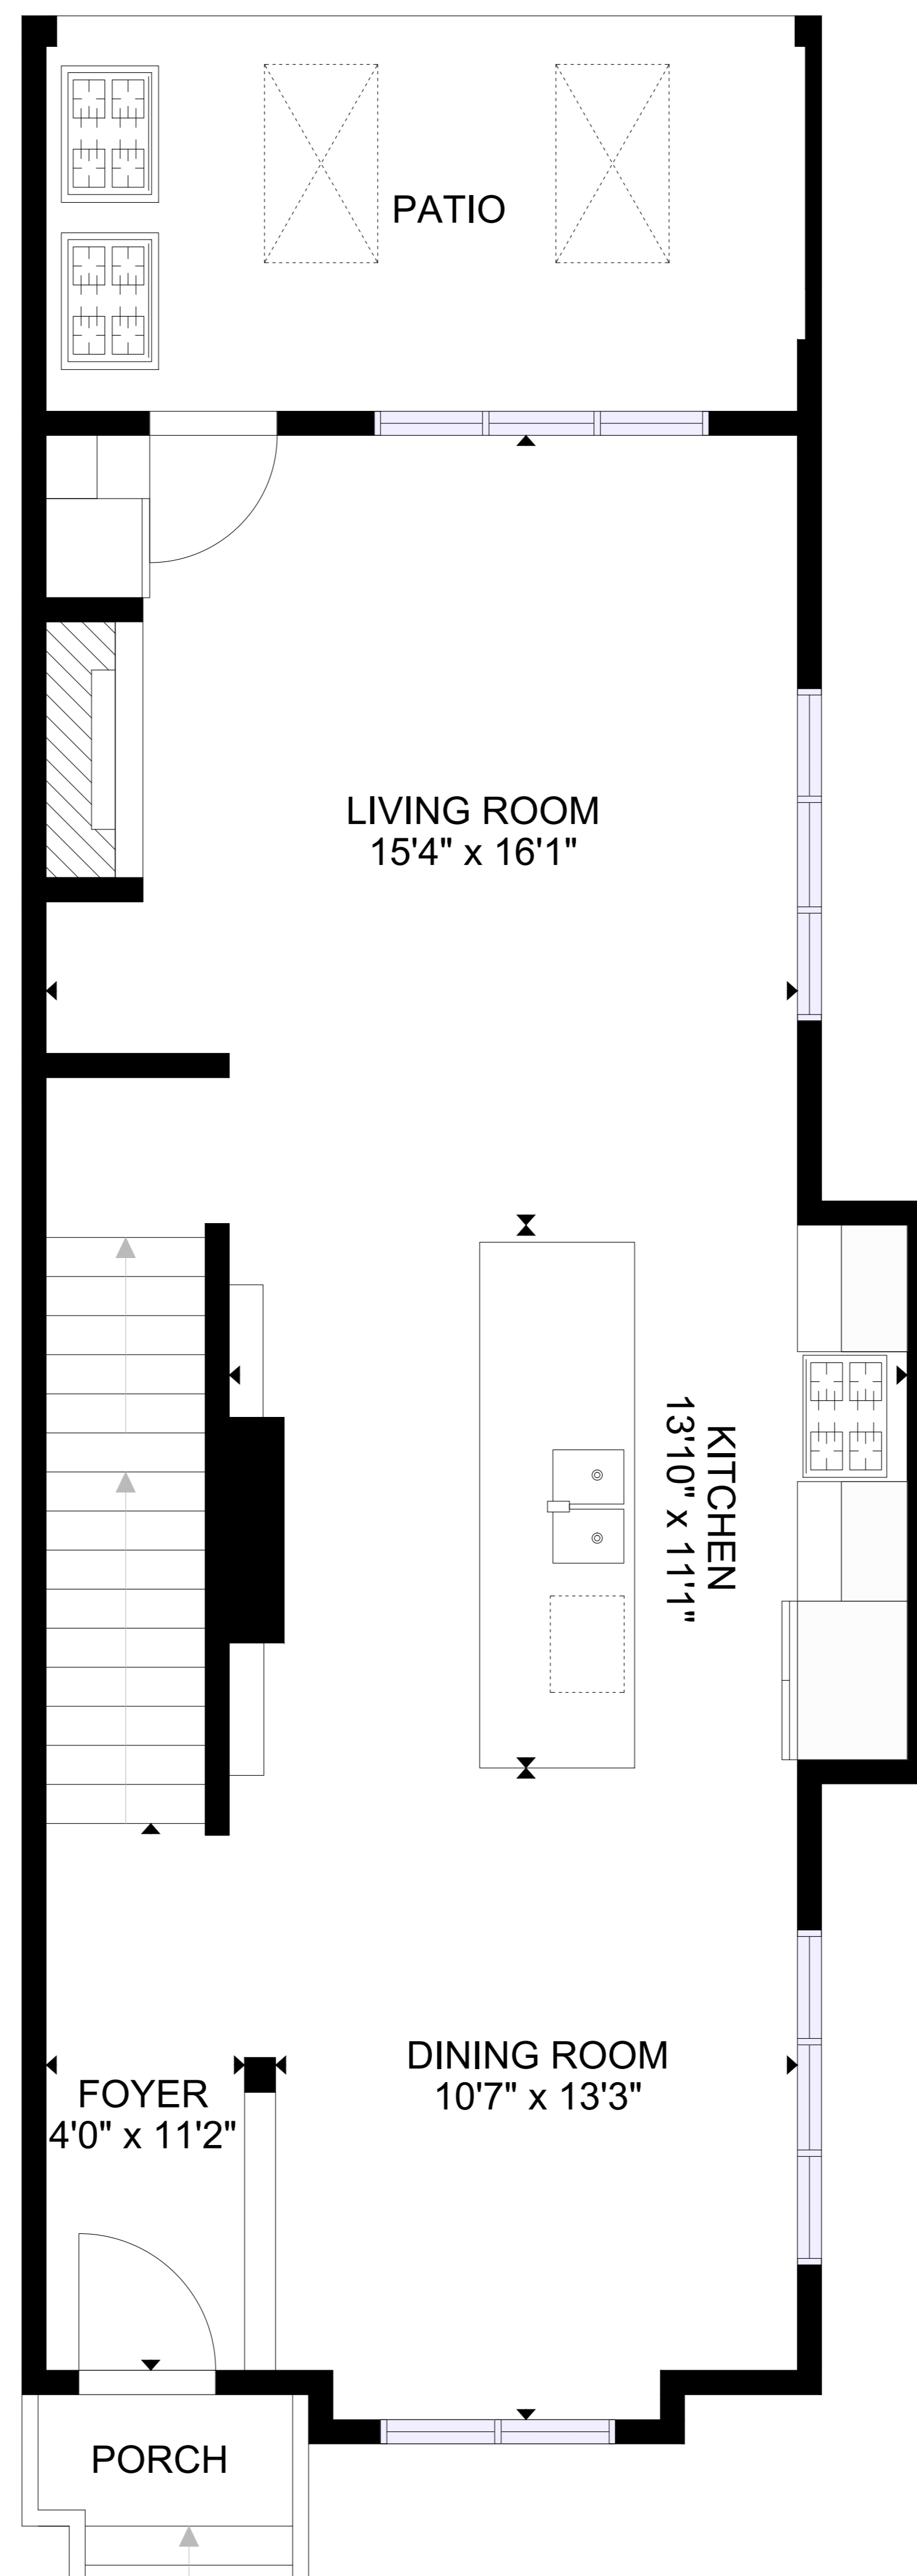

FLOOR 1

GROSS INTERNAL AREA
FLOOR 1: 684 sq.ft
FLOOR 2: 693 sq.ft
FLOOR 3: 722 sq.ft
TOTAL: 2099 sq.ft

SIZES AND DIMENSIONS ARE APPROXIMATE, ACTUAL MAY VARY.

FLOOR 2

GROSS INTERNAL AREA

FLOOR 1: 684 sq.ft

FLOOR 2: 693 sq.ft

FLOOR 3: 722 sq.ft

TOTAL: 2099 sq.ft

SIZES AND DIMENSIONS ARE APPROXIMATE, ACTUAL MAY VARY.

FLOOR 3

GROSS INTERNAL AREA

FLOOR 1: 684 sq.ft

FLOOR 2: 693 sq.ft

FLOOR 3: 722 sq.ft

TOTAL: 2099 sq.ft

SIZES AND DIMENSIONS ARE APPROXIMATE, ACTUAL MAY VARY.

FLOOR 1

FLOOR 2

FLOOR 3

GROSS INTERNAL AREA
 FLOOR 1: 684 sq.ft
 FLOOR 2: 693 sq.ft
 FLOOR 3: 722 sq.ft
 TOTAL: 2099 sq.ft

SIZES AND DIMENSIONS ARE APPROXIMATE, ACTUAL MAY VARY.