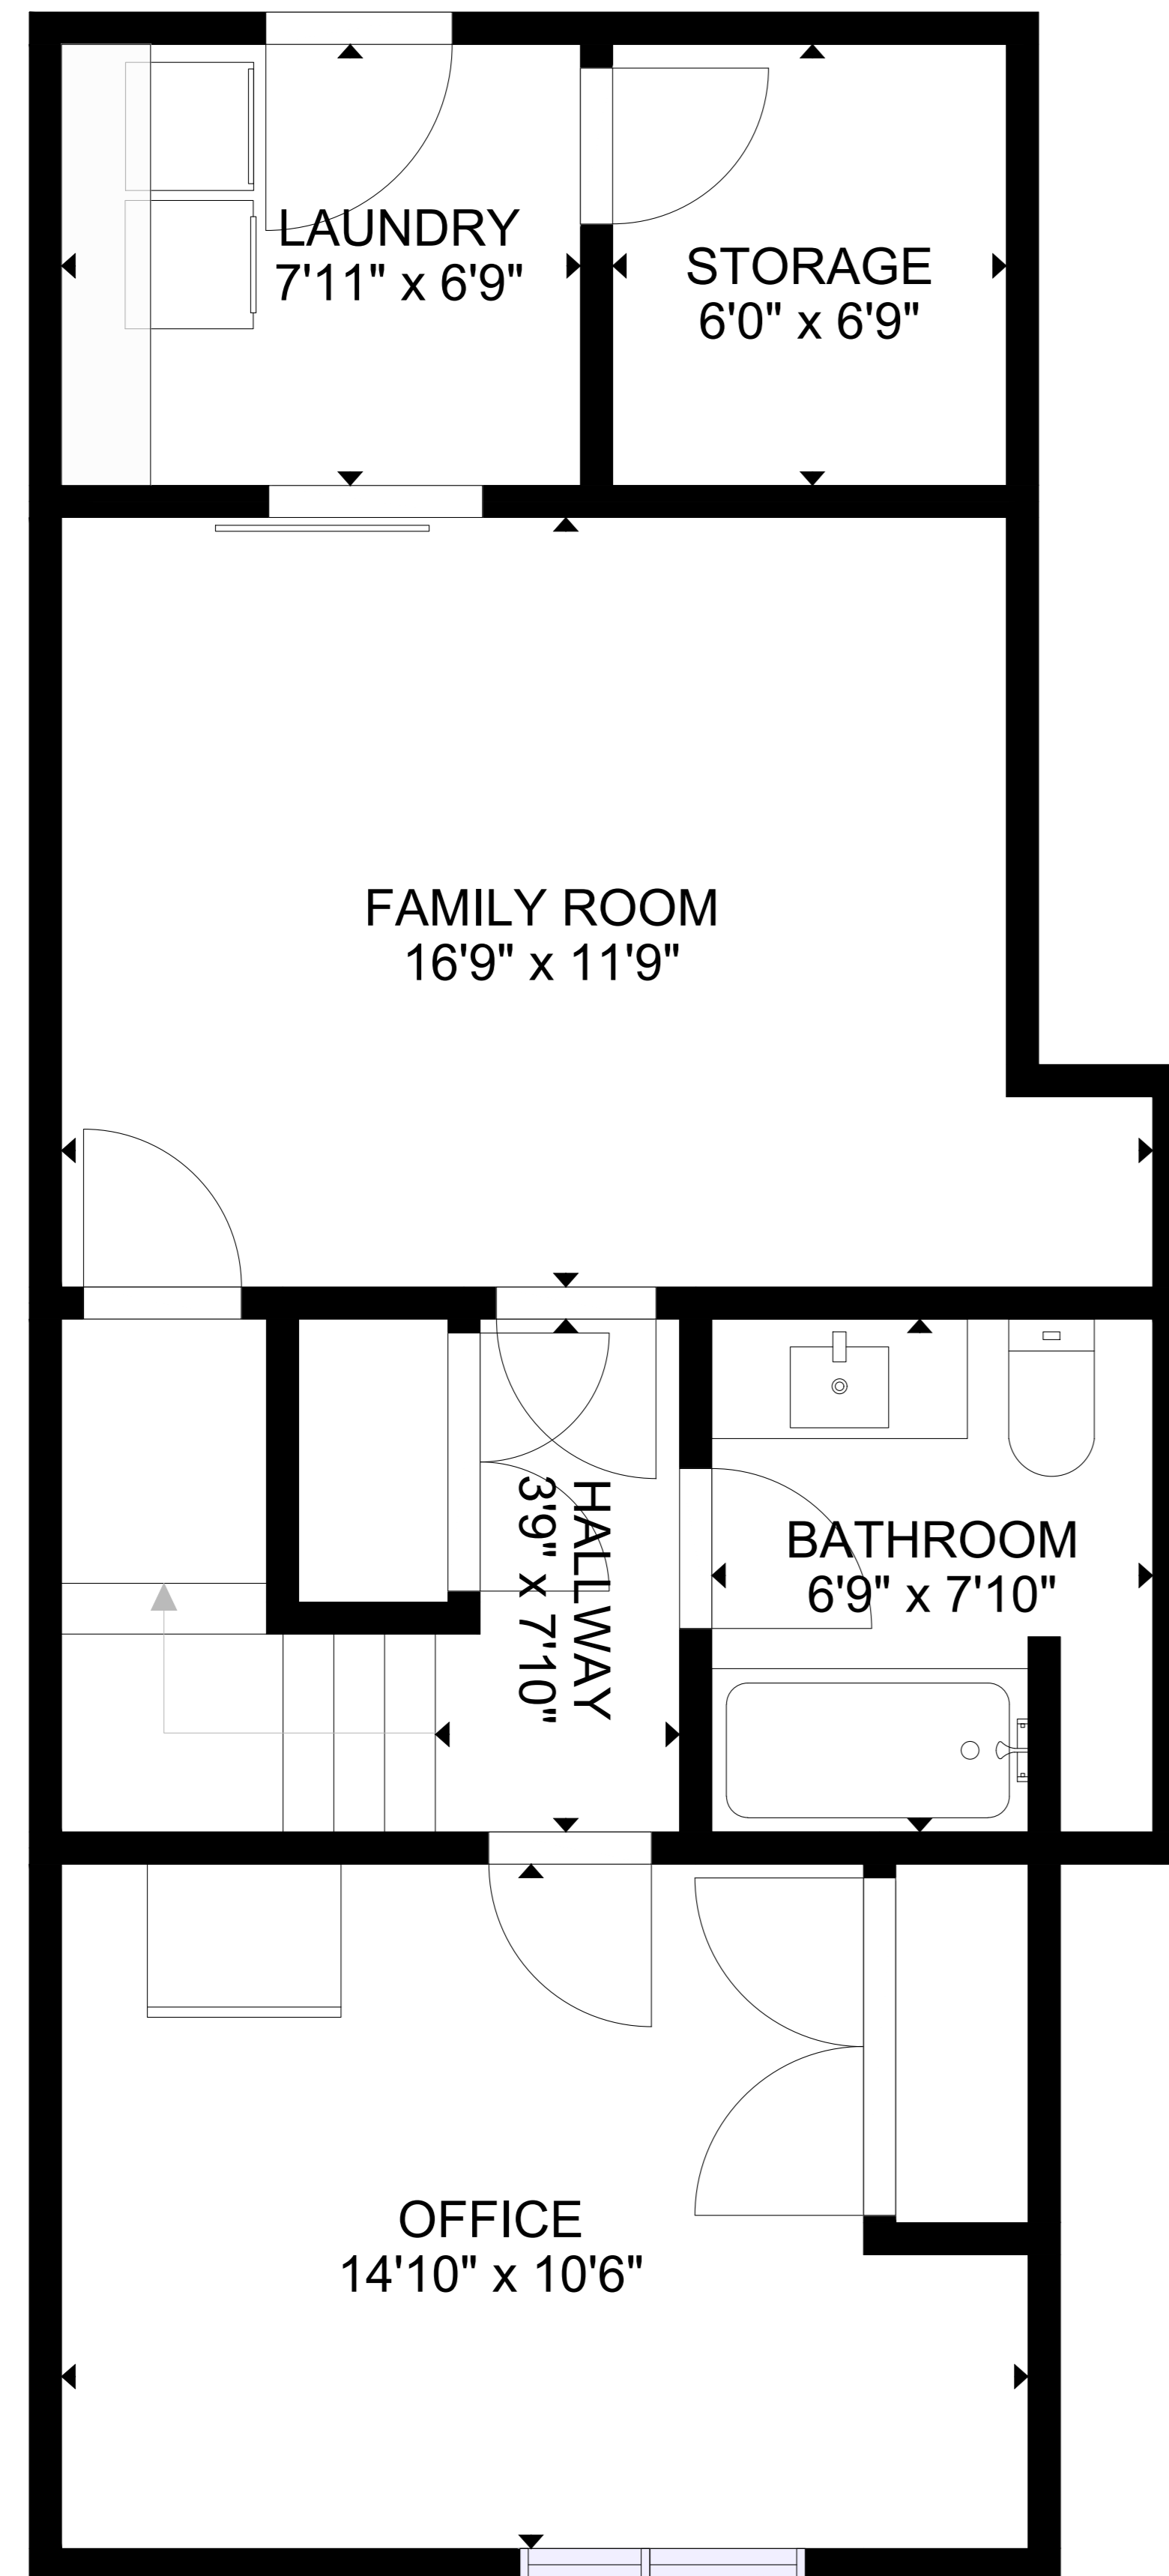

FLOOR 1

GROSS INTERNAL AREA
FLOOR 1: 684 sq.ft
FLOOR 2: 693 sq.ft
FLOOR 3: 722 sq.ft
TOTAL: 2099 sq.ft

SIZES AND DIMENSIONS ARE APPROXIMATE, ACTUAL MAY VARY.

FLOOR 2

GROSS INTERNAL AREA

FLOOR 1: 684 sq.ft

FLOOR 2: 693 sq.ft

FLOOR 3: 722 sq.ft

TOTAL: 2099 sq.ft

SIZES AND DIMENSIONS ARE APPROXIMATE, ACTUAL MAY VARY.

FLOOR 3

GROSS INTERNAL AREA

FLOOR 1: 684 sq.ft

FLOOR 2: 693 sq.ft

FLOOR 3: 722 sq.ft

TOTAL: 2099 sq.ft

SIZES AND DIMENSIONS ARE APPROXIMATE, ACTUAL MAY VARY.

FLOOR 1

FLOOR 2

FLOOR 3

GROSS INTERNAL AREA
 FLOOR 1: 684 sq.ft
 FLOOR 2: 693 sq.ft
 FLOOR 3: 722 sq.ft
 TOTAL: 2099 sq.ft

SIZES AND DIMENSIONS ARE APPROXIMATE, ACTUAL MAY VARY.