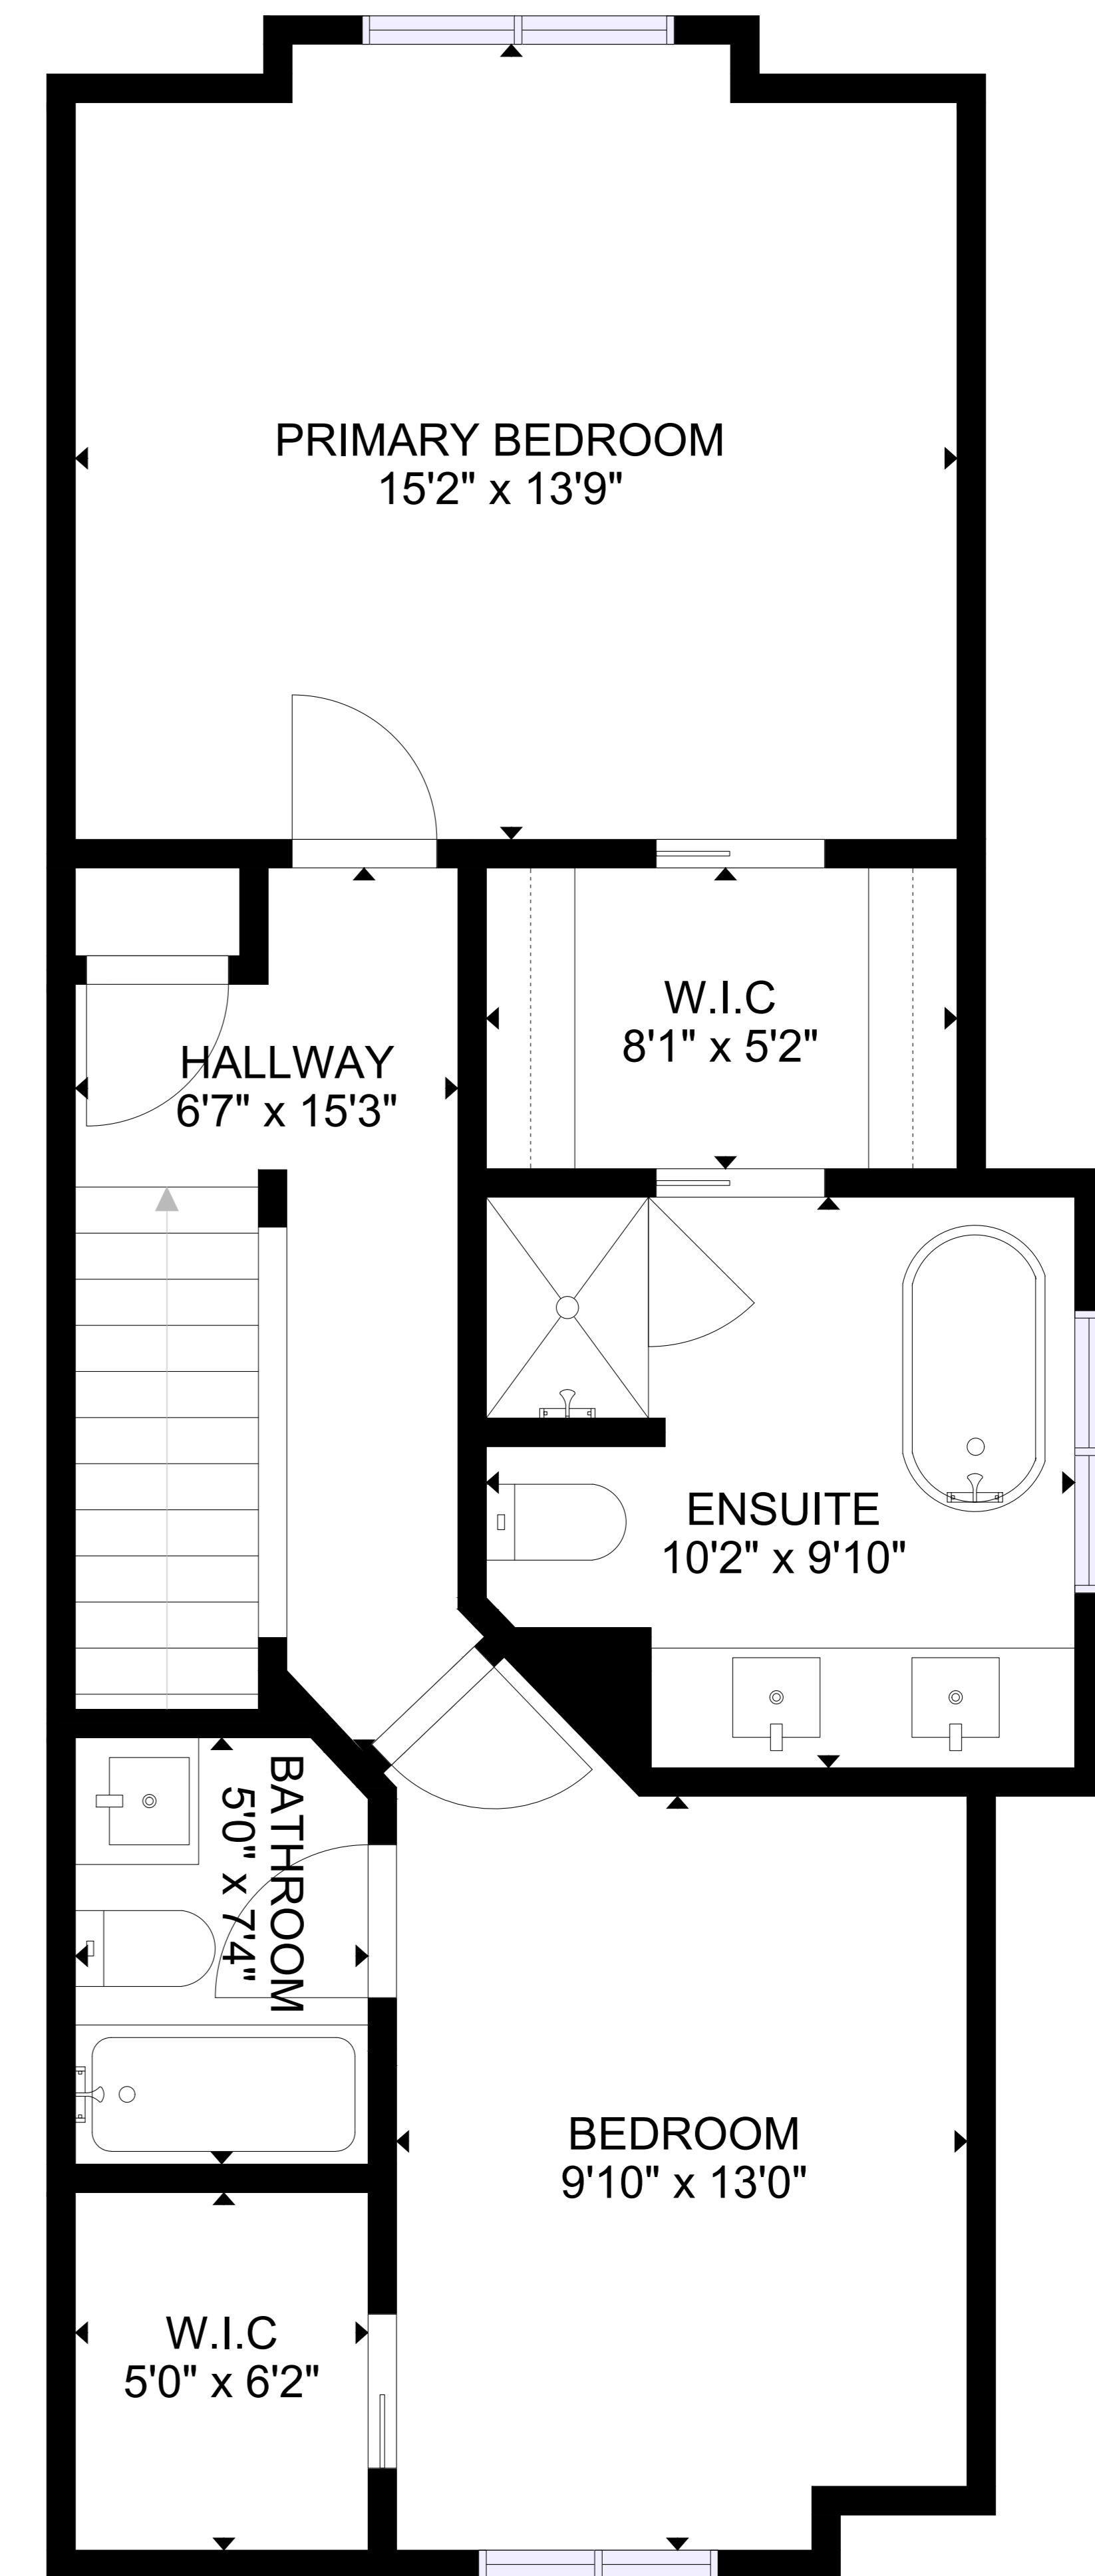

FLOOR 1

GROSS INTERNAL AREA
FLOOR 1: 684 sq.ft
FLOOR 2: 693 sq.ft
FLOOR 3: 722 sq.ft
TOTAL: 2099 sq.ft

SIZES AND DIMENSIONS ARE APPROXIMATE, ACTUAL MAY VARY.

FLOOR 2

GROSS INTERNAL AREA

FLOOR 1: 684 sq.ft

FLOOR 2: 693 sq.ft

FLOOR 3: 722 sq.ft

TOTAL: 2099 sq.ft

SIZES AND DIMENSIONS ARE APPROXIMATE, ACTUAL MAY VARY.

FLOOR 3

GROSS INTERNAL AREA

FLOOR 1: 684 sq.ft

FLOOR 2: 693 sq.ft

FLOOR 3: 722 sq.ft

TOTAL: 2099 sq.ft

SIZES AND DIMENSIONS ARE APPROXIMATE, ACTUAL MAY VARY.

FLOOR 1

FLOOR 2

FLOOR 3

GROSS INTERNAL AREA
 FLOOR 1: 684 sq.ft
 FLOOR 2: 693 sq.ft
 FLOOR 3: 722 sq.ft
 TOTAL: 2099 sq.ft

SIZES AND DIMENSIONS ARE APPROXIMATE, ACTUAL MAY VARY.