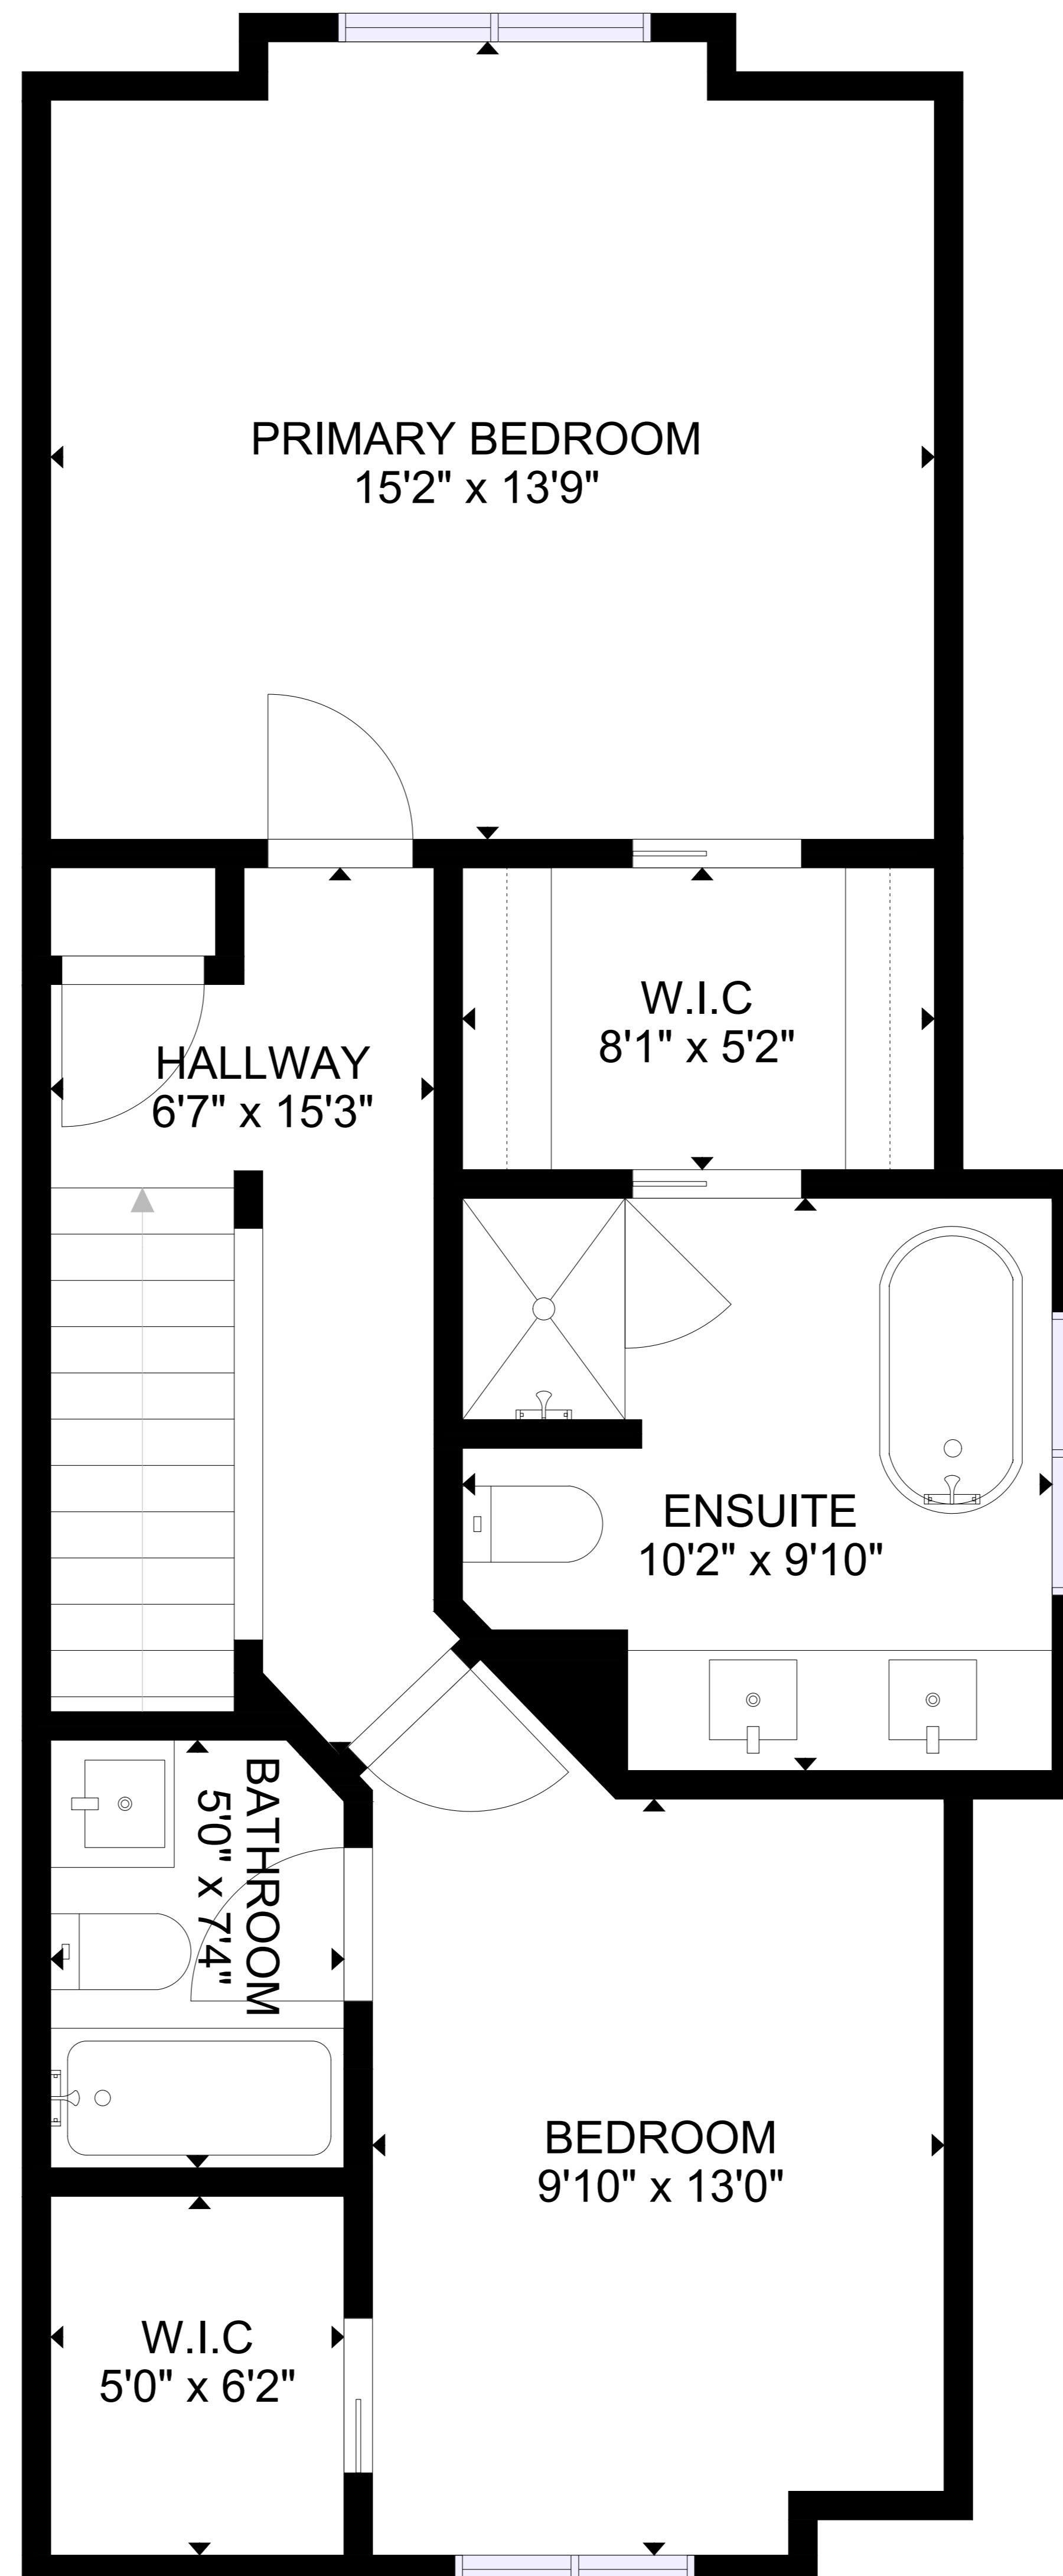

FLOOR 1

GROSS INTERNAL AREA
FLOOR 1: 684 sq.ft
FLOOR 2: 693 sq.ft
FLOOR 3: 722 sq.ft
TOTAL: 2099 sq.ft

SIZES AND DIMENSIONS ARE APPROXIMATE, ACTUAL MAY VARY.

FLOOR 2

GROSS INTERNAL AREA

FLOOR 1: 684 sq.ft

FLOOR 2: 693 sq.ft

FLOOR 3: 722 sq.ft

TOTAL: 2099 sq.ft

SIZES AND DIMENSIONS ARE APPROXIMATE, ACTUAL MAY VARY.

FLOOR 3

GROSS INTERNAL AREA

FLOOR 1: 684 sq.ft

FLOOR 2: 693 sq.ft

FLOOR 3: 722 sq.ft

TOTAL: 2099 sq.ft

SIZES AND DIMENSIONS ARE APPROXIMATE, ACTUAL MAY VARY.

FLOOR 1

FLOOR 2

FLOOR 3

GROSS INTERNAL AREA
 FLOOR 1: 684 sq.ft
 FLOOR 2: 693 sq.ft
 FLOOR 3: 722 sq.ft
 TOTAL: 2099 sq.ft

SIZES AND DIMENSIONS ARE APPROXIMATE, ACTUAL MAY VARY.