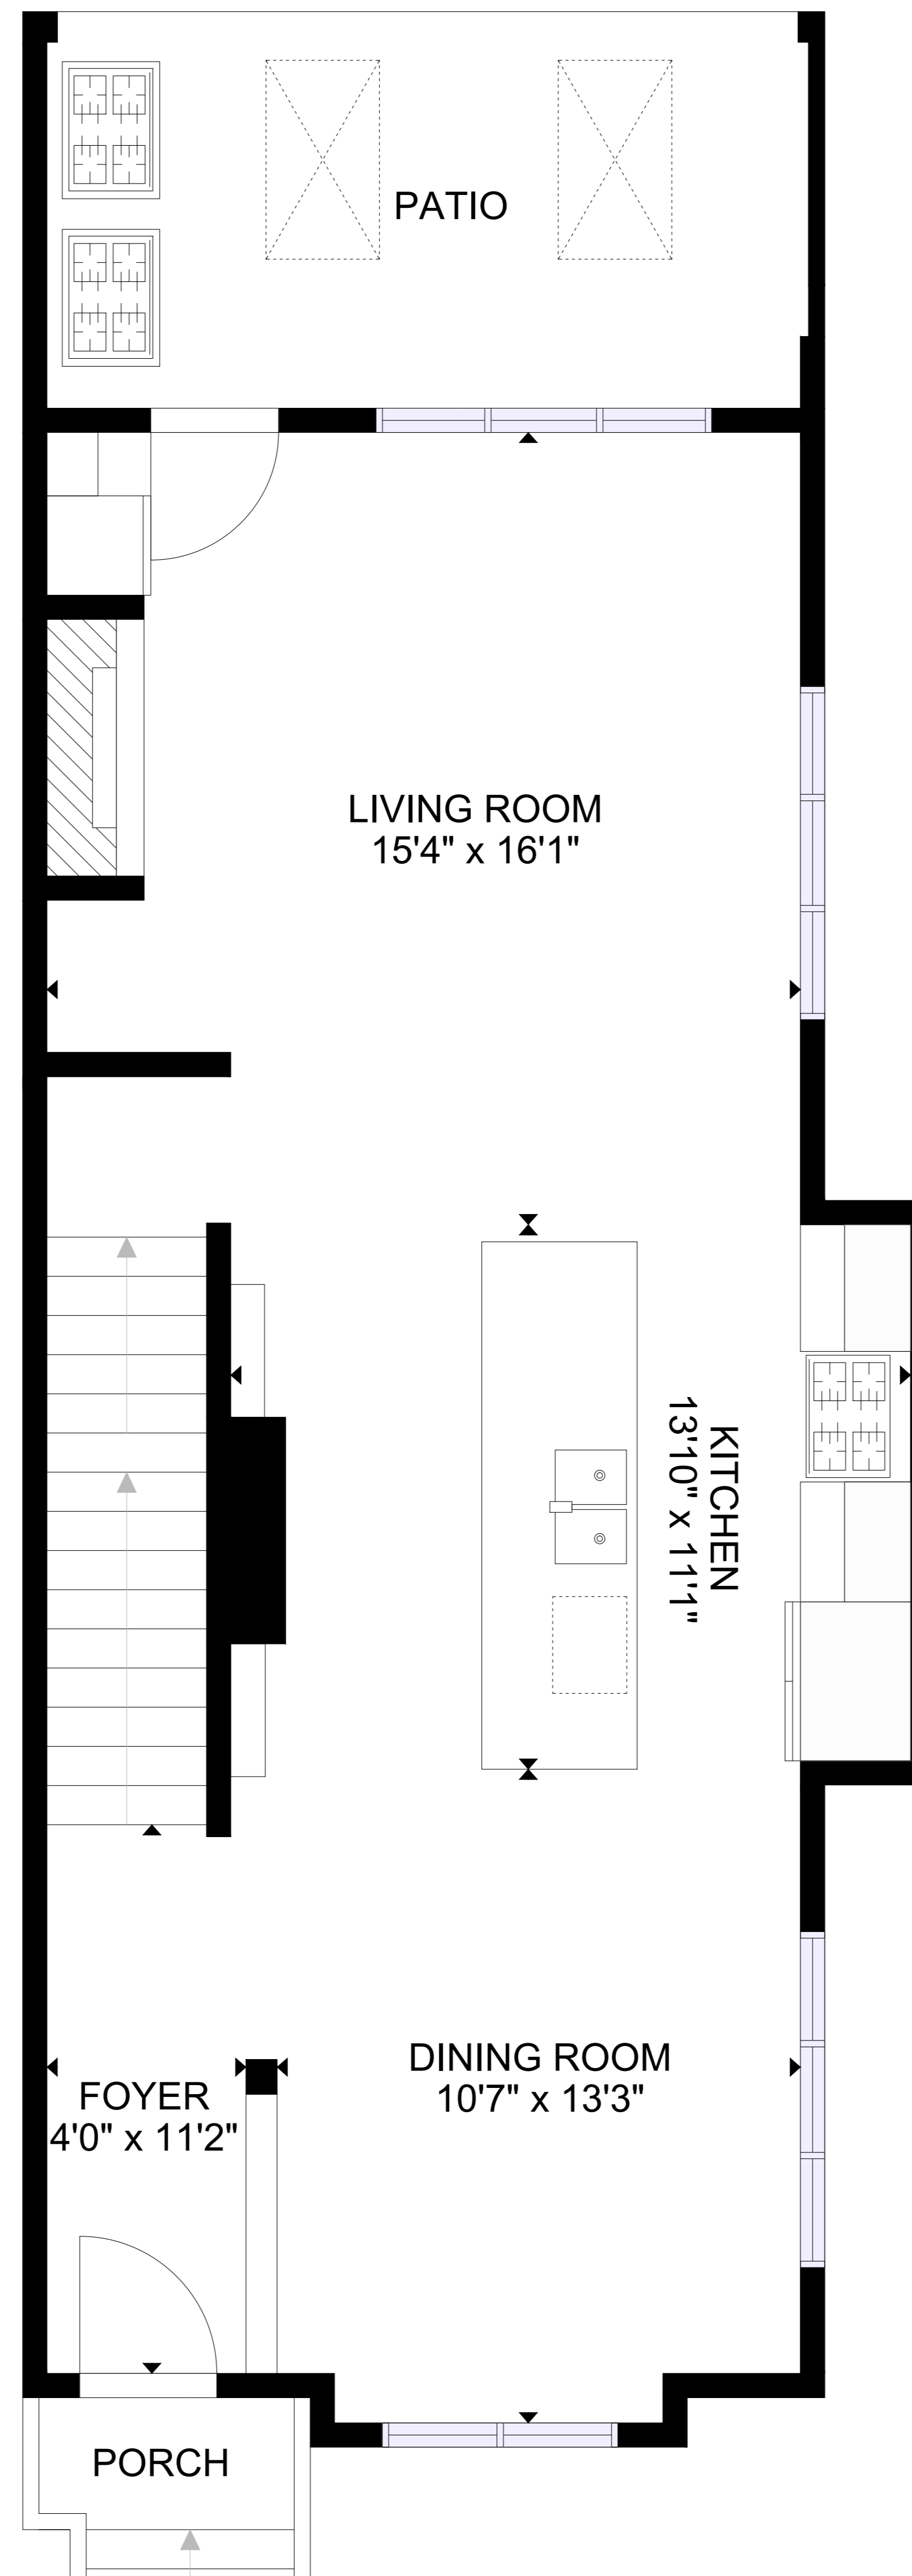

FLOOR 1

GROSS INTERNAL AREA
FLOOR 1: 684 sq.ft
FLOOR 2: 693 sq.ft
FLOOR 3: 722 sq.ft
TOTAL: 2099 sq.ft

SIZES AND DIMENSIONS ARE APPROXIMATE, ACTUAL MAY VARY.

FLOOR 2

GROSS INTERNAL AREA

FLOOR 1: 684 sq.ft

FLOOR 2: 693 sq.ft

FLOOR 3: 722 sq.ft

TOTAL: 2099 sq.ft

SIZES AND DIMENSIONS ARE APPROXIMATE, ACTUAL MAY VARY.

FLOOR 3

GROSS INTERNAL AREA

FLOOR 1: 684 sq.ft

FLOOR 2: 693 sq.ft

FLOOR 3: 722 sq.ft

TOTAL: 2099 sq.ft

SIZES AND DIMENSIONS ARE APPROXIMATE, ACTUAL MAY VARY.

FLOOR 1

FLOOR 2

FLOOR 3

GROSS INTERNAL AREA
 FLOOR 1: 684 sq.ft
 FLOOR 2: 693 sq.ft
 FLOOR 3: 722 sq.ft
 TOTAL: 2099 sq.ft

SIZES AND DIMENSIONS ARE APPROXIMATE, ACTUAL MAY VARY.