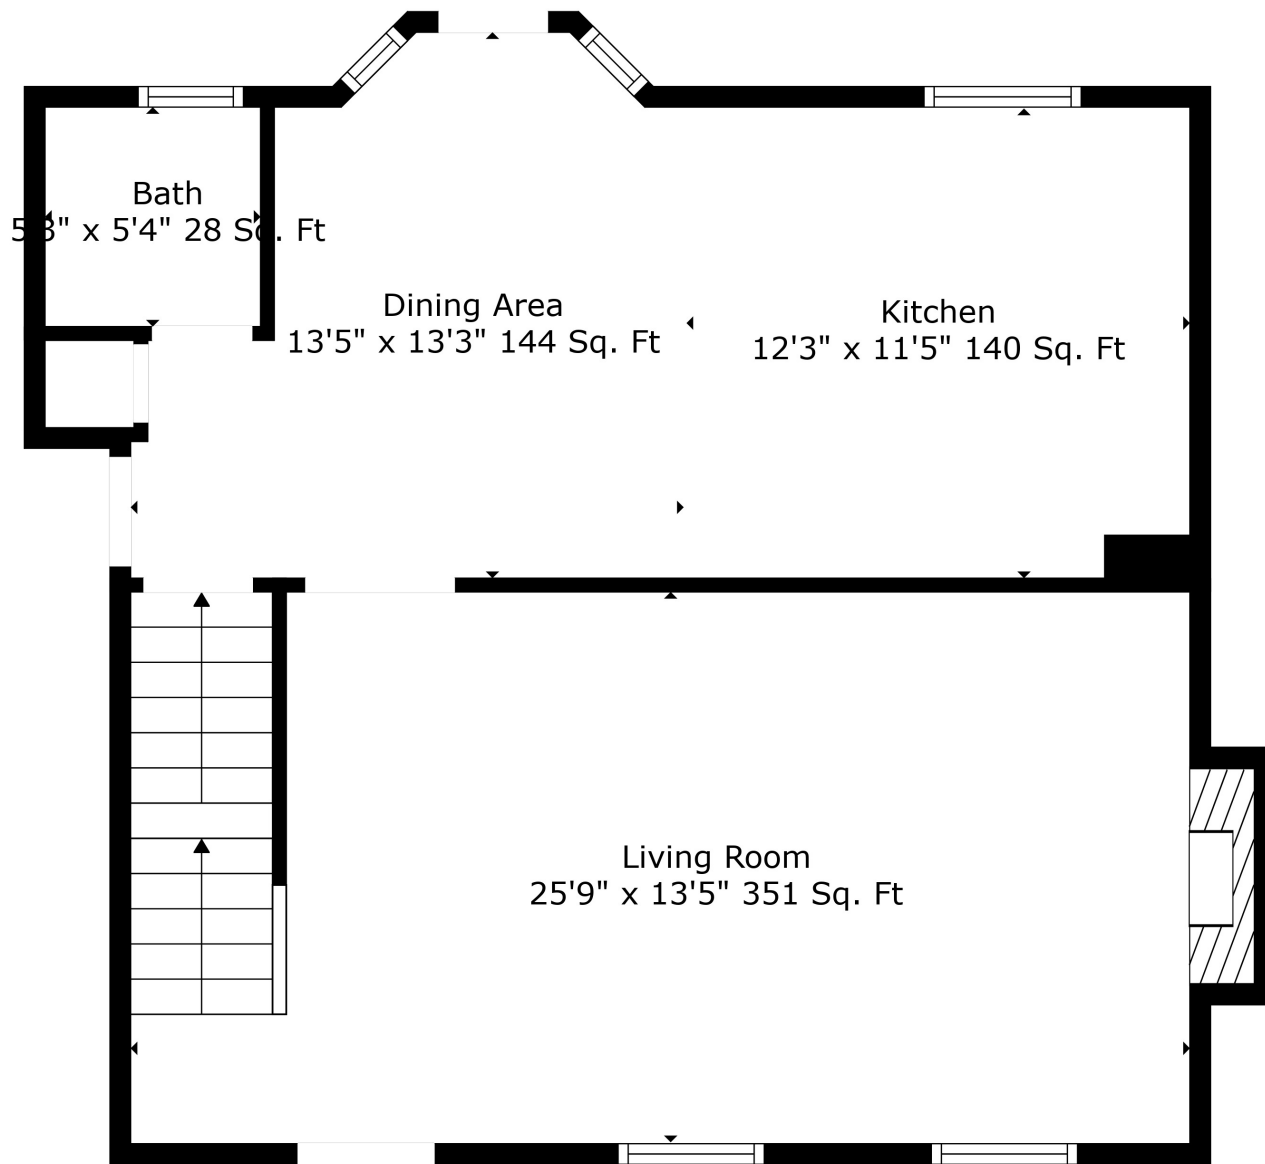

Floor 2

Floor 3

Floor 1

Total scanned area: 2218 sq. ft

Total scanned area: 2218 sq. ft

Measurements Are Calculated By Cubicasa Technology. Deemed Highly Reliable But Not Guaranteed.

Total scanned area: 2218 sq. ft

Measurements Are Calculated By Cubicasa Technology. Deemed Highly Reliable But Not Guaranteed.

Total scanned area: 2218 sq. ft