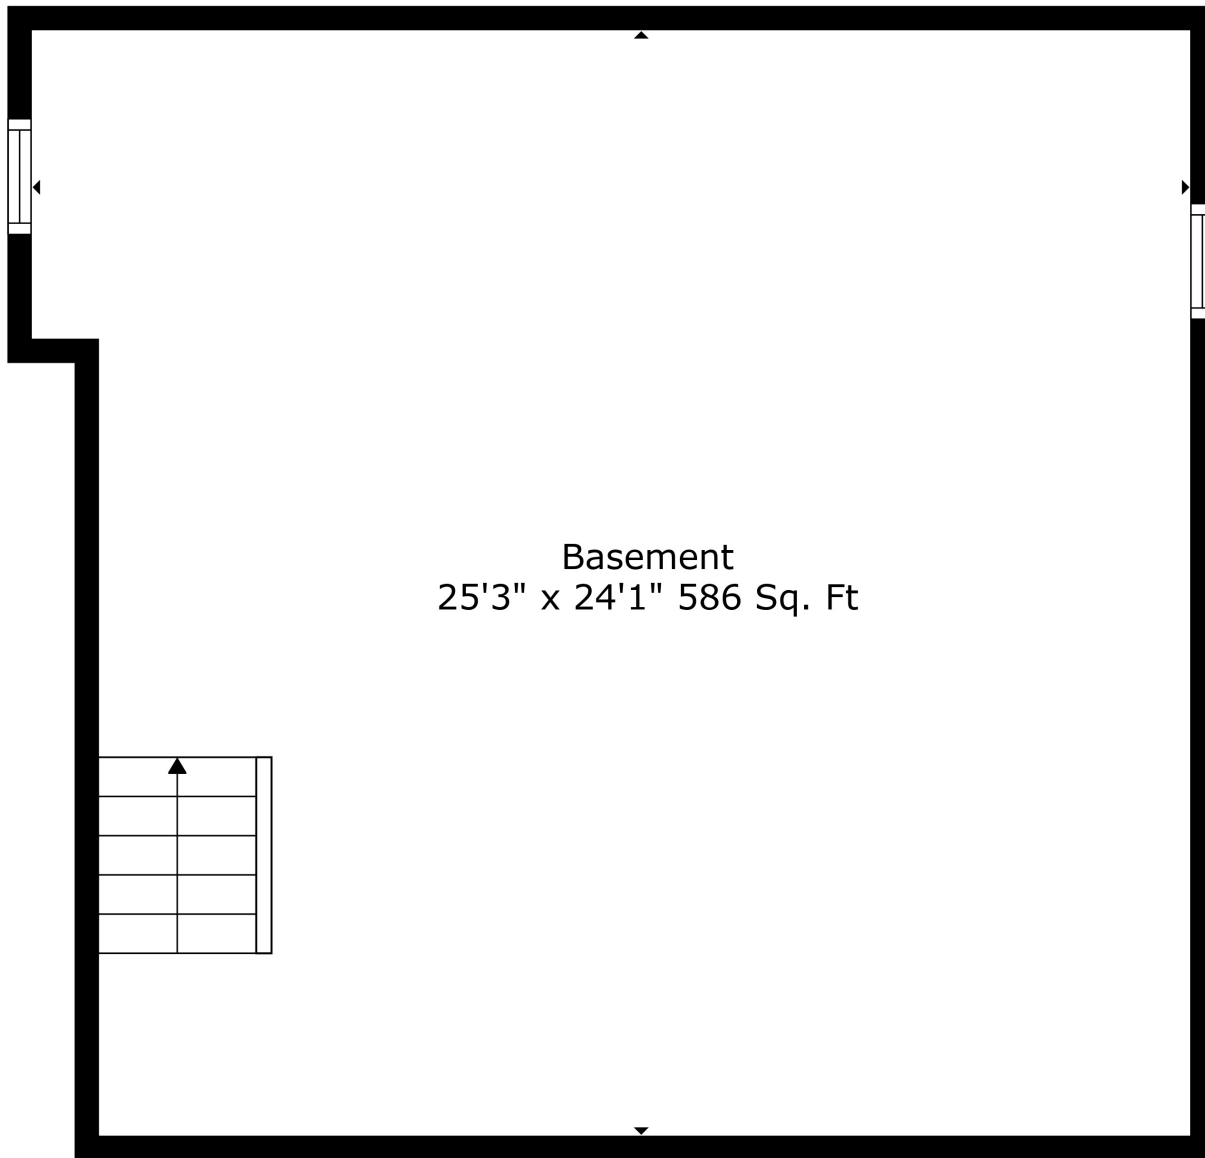

Floor 2

Floor 3

Floor 1

Total scanned area: 2218 sq. ft

Total scanned area: 2218 sq. ft

Measurements Are Calculated By Cubicasa Technology. Deemed Highly Reliable But Not Guaranteed.

Total scanned area: 2218 sq. ft

Measurements Are Calculated By Cubicasa Technology. Deemed Highly Reliable But Not Guaranteed.

Total scanned area: 2218 sq. ft