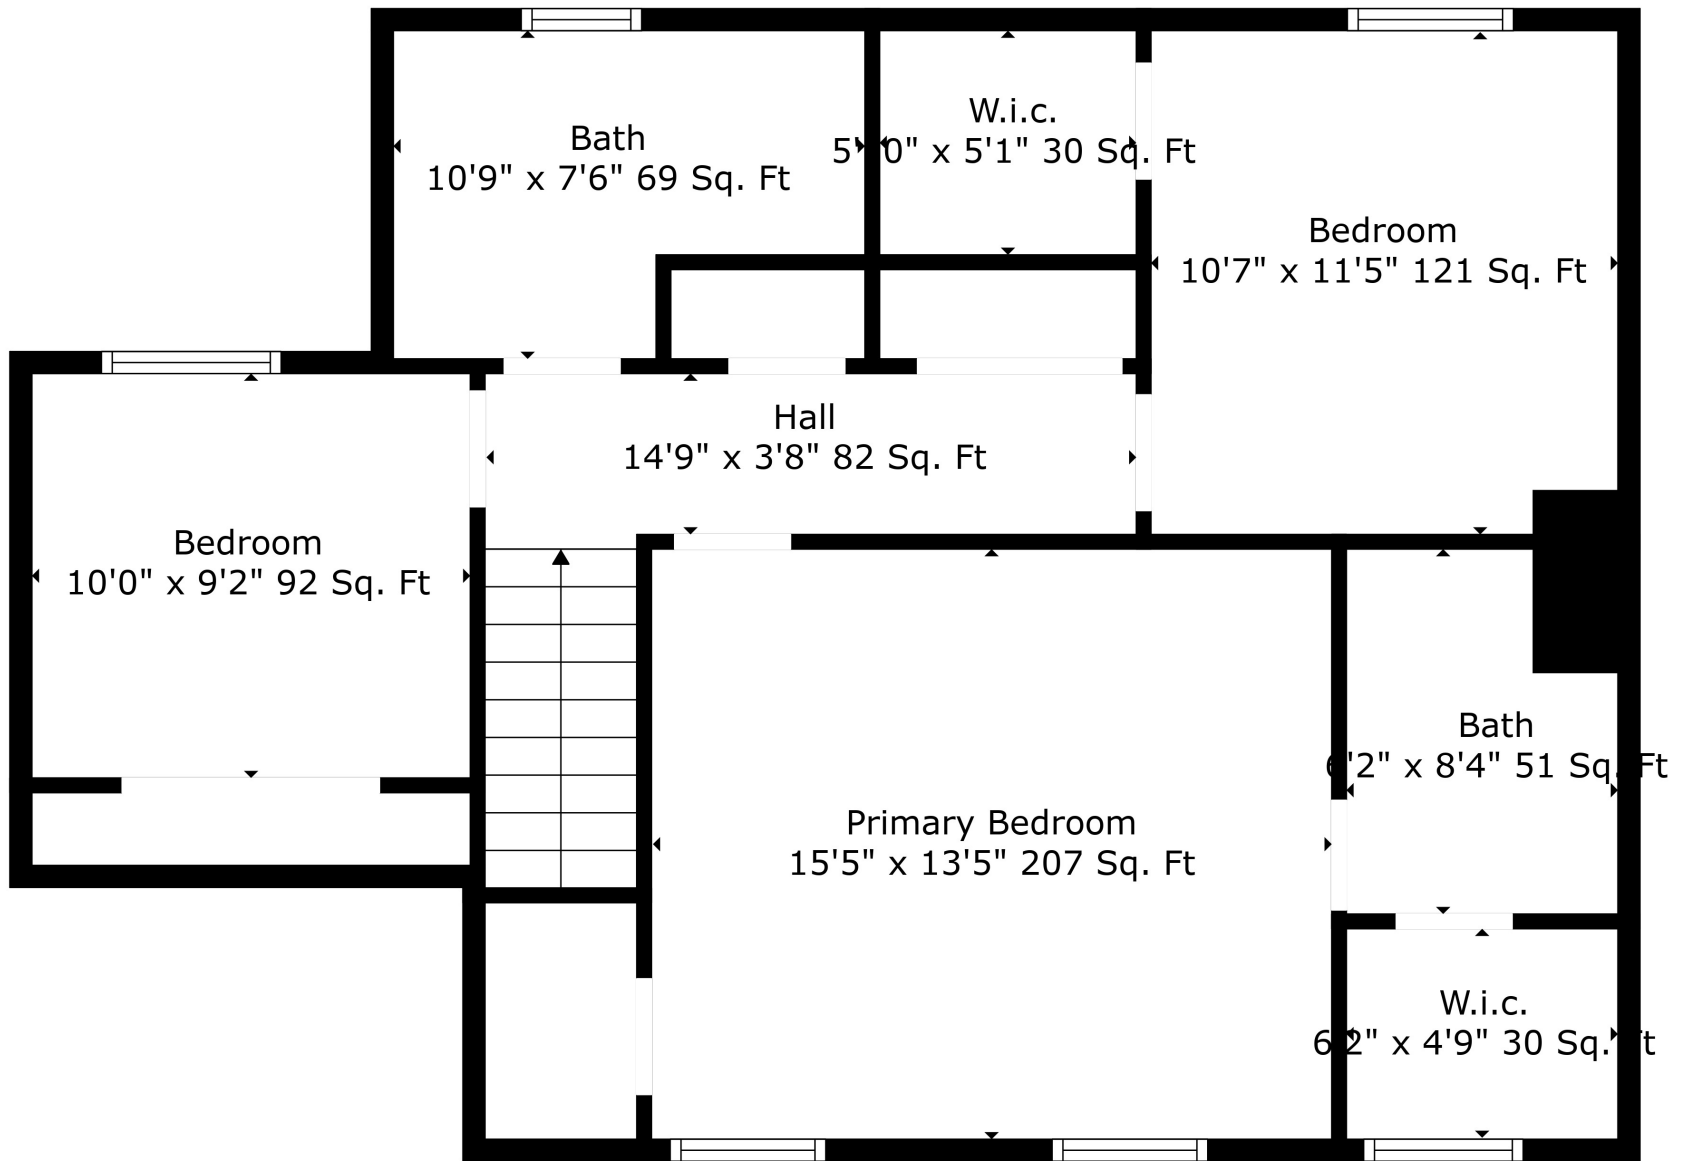

Floor 2

Floor 3

Floor 1

Total scanned area: 2218 sq. ft

Total scanned area: 2218 sq. ft

Measurements Are Calculated By Cubicasa Technology. Deemed Highly Reliable But Not Guaranteed.

Total scanned area: 2218 sq. ft

Measurements Are Calculated By Cubicasa Technology. Deemed Highly Reliable But Not Guaranteed.

Total scanned area: 2218 sq. ft