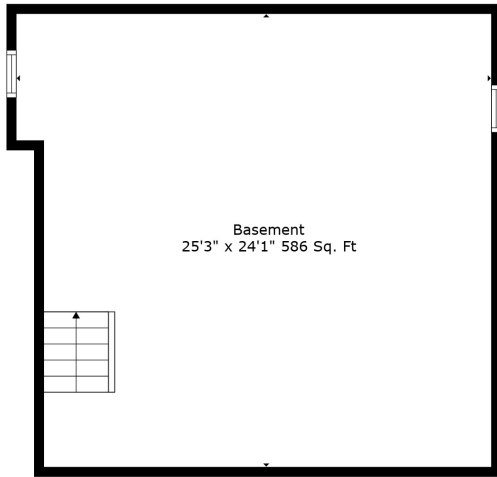

Floor 2

Floor 3

Floor 1

Total scanned area: 2218 sq. ft

Total scanned area: 2218 sq. ft

Measurements Are Calculated By Cubicasa Technology. Deemed Highly Reliable But Not Guaranteed.

Total scanned area: 2218 sq. ft

Measurements Are Calculated By Cubicasa Technology. Deemed Highly Reliable But Not Guaranteed.

Total scanned area: 2218 sq. ft