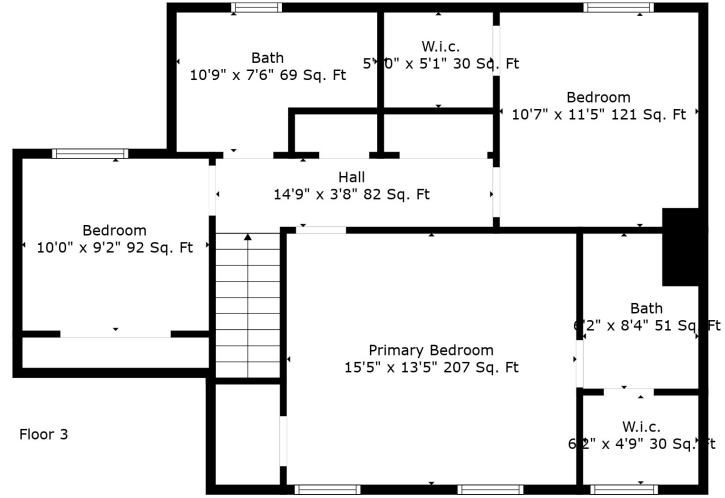

Floor 2

Floor 3

Floor 1

Total scanned area: 2218 sq. ft

Total scanned area: 2218 sq. ft

Measurements Are Calculated By Cubicasa Technology. Deemed Highly Reliable But Not Guaranteed.

Total scanned area: 2218 sq. ft

Measurements Are Calculated By Cubicasa Technology. Deemed Highly Reliable But Not Guaranteed.

Total scanned area: 2218 sq. ft