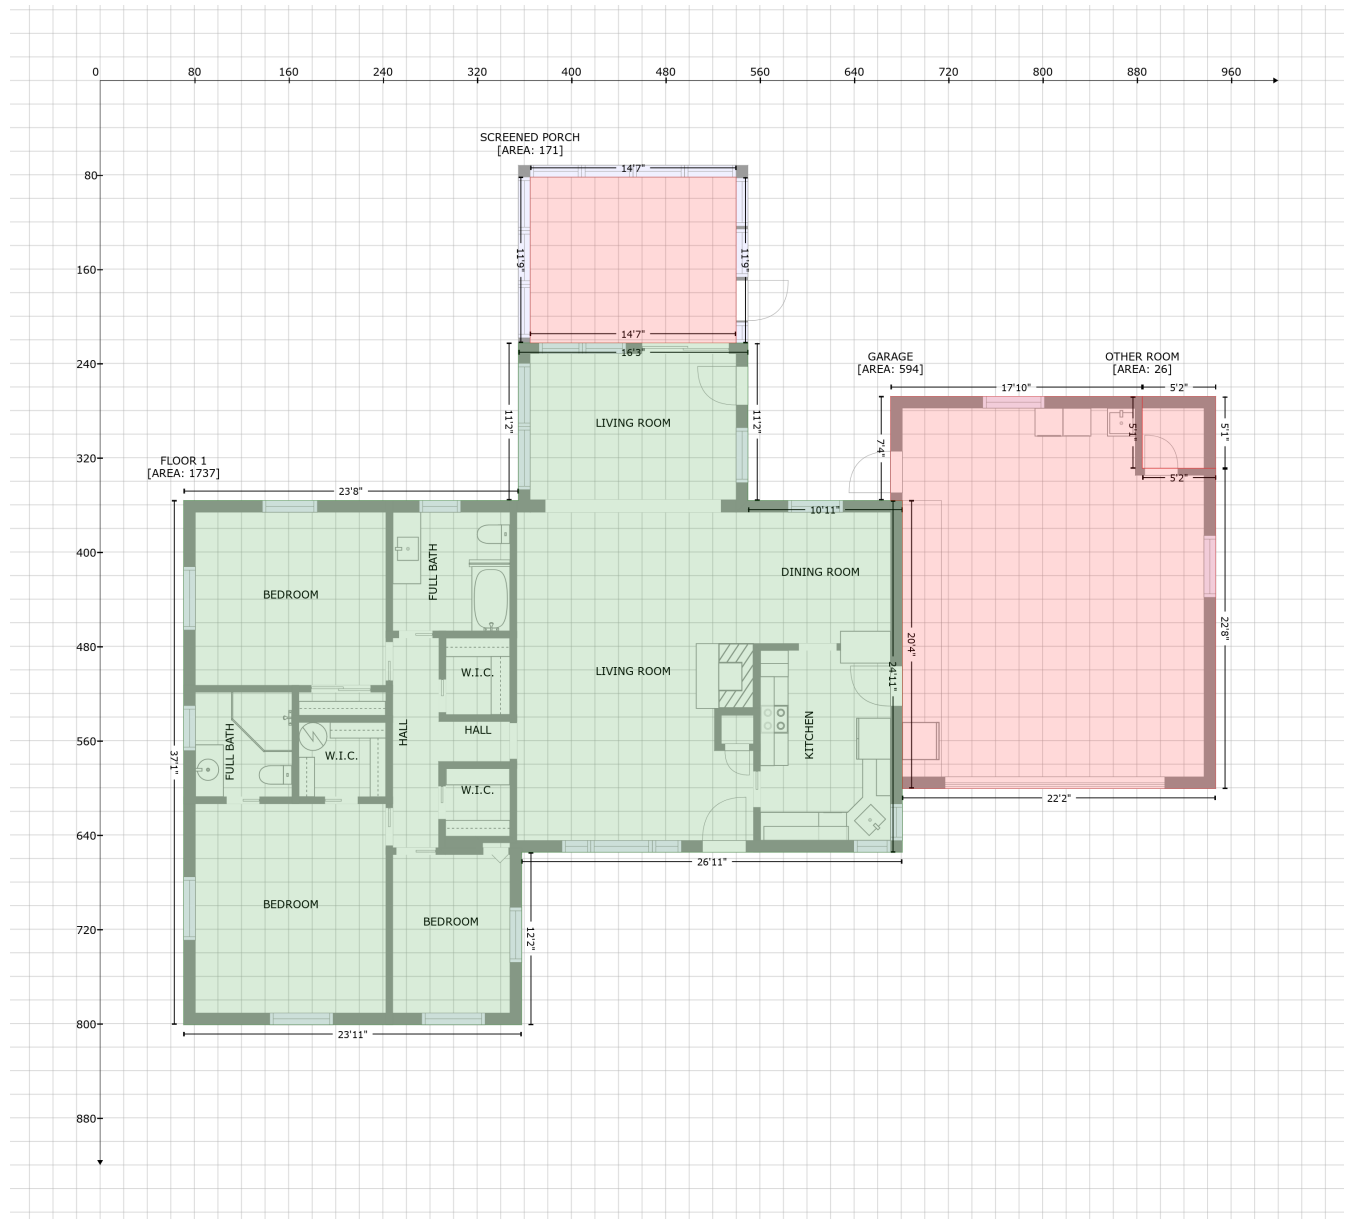

211 Orangewood Ln, Largo, FL, United States

Gross Living Area: 1737 sq. ft

Space	Area (sq. ft)	Calculation
FLOOR 1 (Living area)	1737	$-\left((549.9 + 549.9) * (222.7 - 356.2) + (549.9 + 680.9) * (356.2 - 356.2) + (680.9 + 680.9) * (356.2 - 654.7) + (680.9 + 357.8) * (654.7 - 654.7) + (357.8 + 357.8) * (654.7 - 801) + (357.8 + 70.9) * (801 - 801) + (70.9 + 70.9) * (801 - 356.2) + (70.9 + 355) * (356.2 - 356.2) + (355 + 355) * (356.2 - 222.7) + (355 + 549.9) * (222.7 - 222.7)\right) * 0.5 * 0.00694$
GARAGE (Non-living area)	594	$-\left((884.6 + 884.6) * (268 - 329) + (884.6 + 947) * (329 - 329) + (947 + 947) * (329 - 600.7) + (947 + 680.9) * (600.7 - 600.7) + (680.9 + 680.9) * (600.7 - 356.2) + (680.9 + 670.9) * (356.2 - 356.2) + (670.9 + 670.9) * (356.2 - 268) + (670.9 + 884.6) * (268 - 268)\right) * 0.5 * 0.00694$
SCREENED PORCH (Non-living area)	171	$-\left((539.9 + 539.9) * (82 - 222.7) + (539.9 + 365) * (222.7 - 222.7) + (365 + 365) * (222.7 - 82) + (365 + 539.9) * (82 - 82)\right) * 0.5 * 0.00694$
OTHER ROOM	26	$-\left((947 + 947) * (268 - 329) + (947 + 884.6) * (329 - 329) + (884.6 + 884.6) * (329 - 268) + (884.6\right.$

211 Oranewood Ln, Largo, FL, United States

Gross Living Area: 1737 sq. ft

Space	Area (sq. ft)	Calculation <small>Coordinate Polygon Area Algorithm using inches</small>
(Non-living area)		$+ 947) * (268 - 268)) * 0.5 * 0.00694$