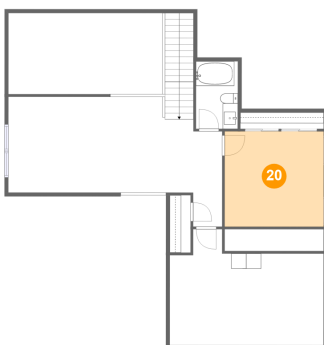

20 Floor 2 - Bedroom

Dimensions: 13'1" x 12'7"
Area: 165 sq. ft
Counted as living area: Yes

Heated: Yes
Finished: Yes
Enclosed: Yes
Contiguous: Yes
Permitted: Yes
Wet space: No
Addition: No
Conversion: No