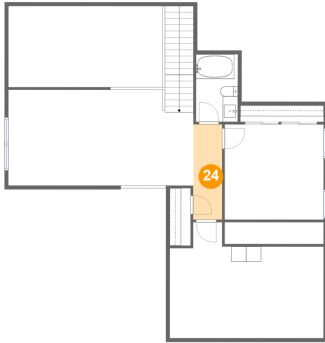

107 Washington Way, Pittsburgh, Pennsylvania
15237, United States

24 Floor 2 - Hall

Dimensions: 3'9" x 12'6"
Area: 48 sq. ft
Counted as living area: Yes

Heated: Yes
Finished: Yes
Enclosed: Yes
Contiguous: Yes
Permitted: Yes
Wet space: No
Addition: No
Conversion: No