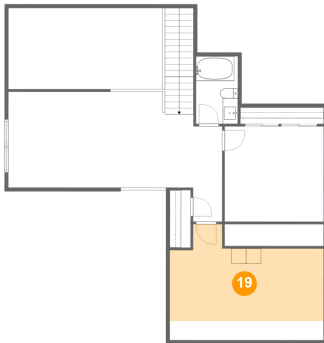

19 Floor 2 - Electrical Room

Dimensions: 20'4" x 15'3"
Area: 206 sq. ft
Counted as living area: No

Heated: No
Finished: No
Enclosed: Yes
Contiguous: Yes
Permitted: Yes
Wet space: No
Addition: No
Conversion: No