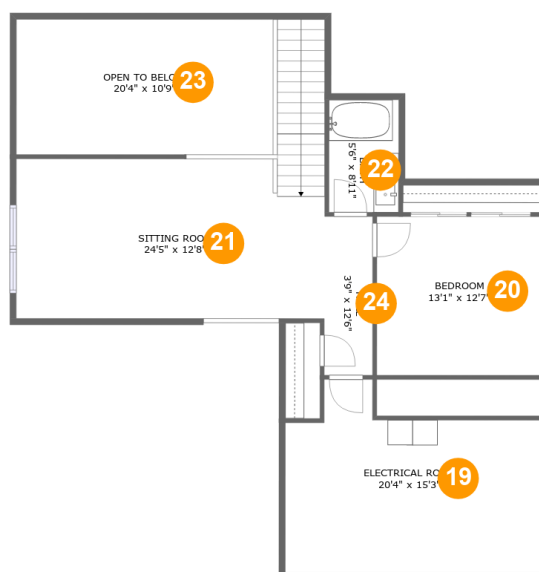

107 Washington Way, Pittsburgh, Pennsylvania
15237, United States

Room dimensions

Floor 2

Total sqft: 1296 Living area: 728

#		Dimensions	sqft	Counted as living area
19	Electrical Room	20'4" x 15'3"	206 sq. ft	No
20	Bedroom	13'1" x 12'7"	165 sq. ft	Yes
21	Sitting Room	24'5" x 12'8"	311 sq. ft	Yes
22	Bath	5'6" x 8'11"	49 sq. ft	Yes
23	Open To Below	20'4" x 10'9"	265 sq. ft	No
24	Hall	3'9" x 12'6"	48 sq. ft	Yes