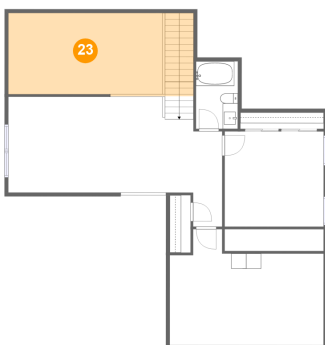

23 Floor 2 - Open To Below

Dimensions: 20'4" x 10'9"
Area: 265 sq. ft
Counted as living area: No

Heated: No
Finished: No
Enclosed: No
Contiguous: Yes
Permitted: No
Wet space: No
Addition: No
Conversion: No