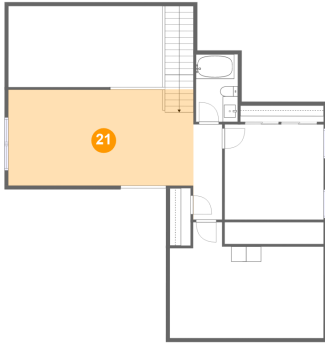

107 Washington Way, Pittsburgh, Pennsylvania
15237, United States

21 Floor 2 - Sitting Room

Dimensions: 24'5" x 12'8"
Area: 311 sq. ft
Counted as living area: Yes

Heated: Yes
Finished: Yes
Enclosed: Yes
Contiguous: Yes
Permitted: Yes
Wet space: No
Addition: No
Conversion: No