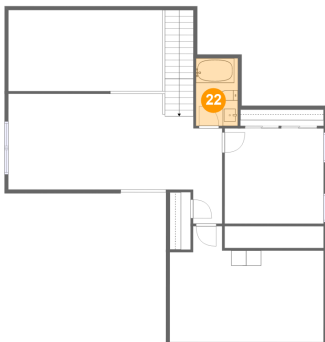

22 Floor 2 - Bath

Dimensions: 5'6" x 8'11"
Area: 49 sq. ft
Counted as living area: Yes

Heated: Yes
Finished: Yes
Enclosed: Yes
Contiguous: Yes
Permitted: Yes
Wet space: Yes
Addition: No
Conversion: No