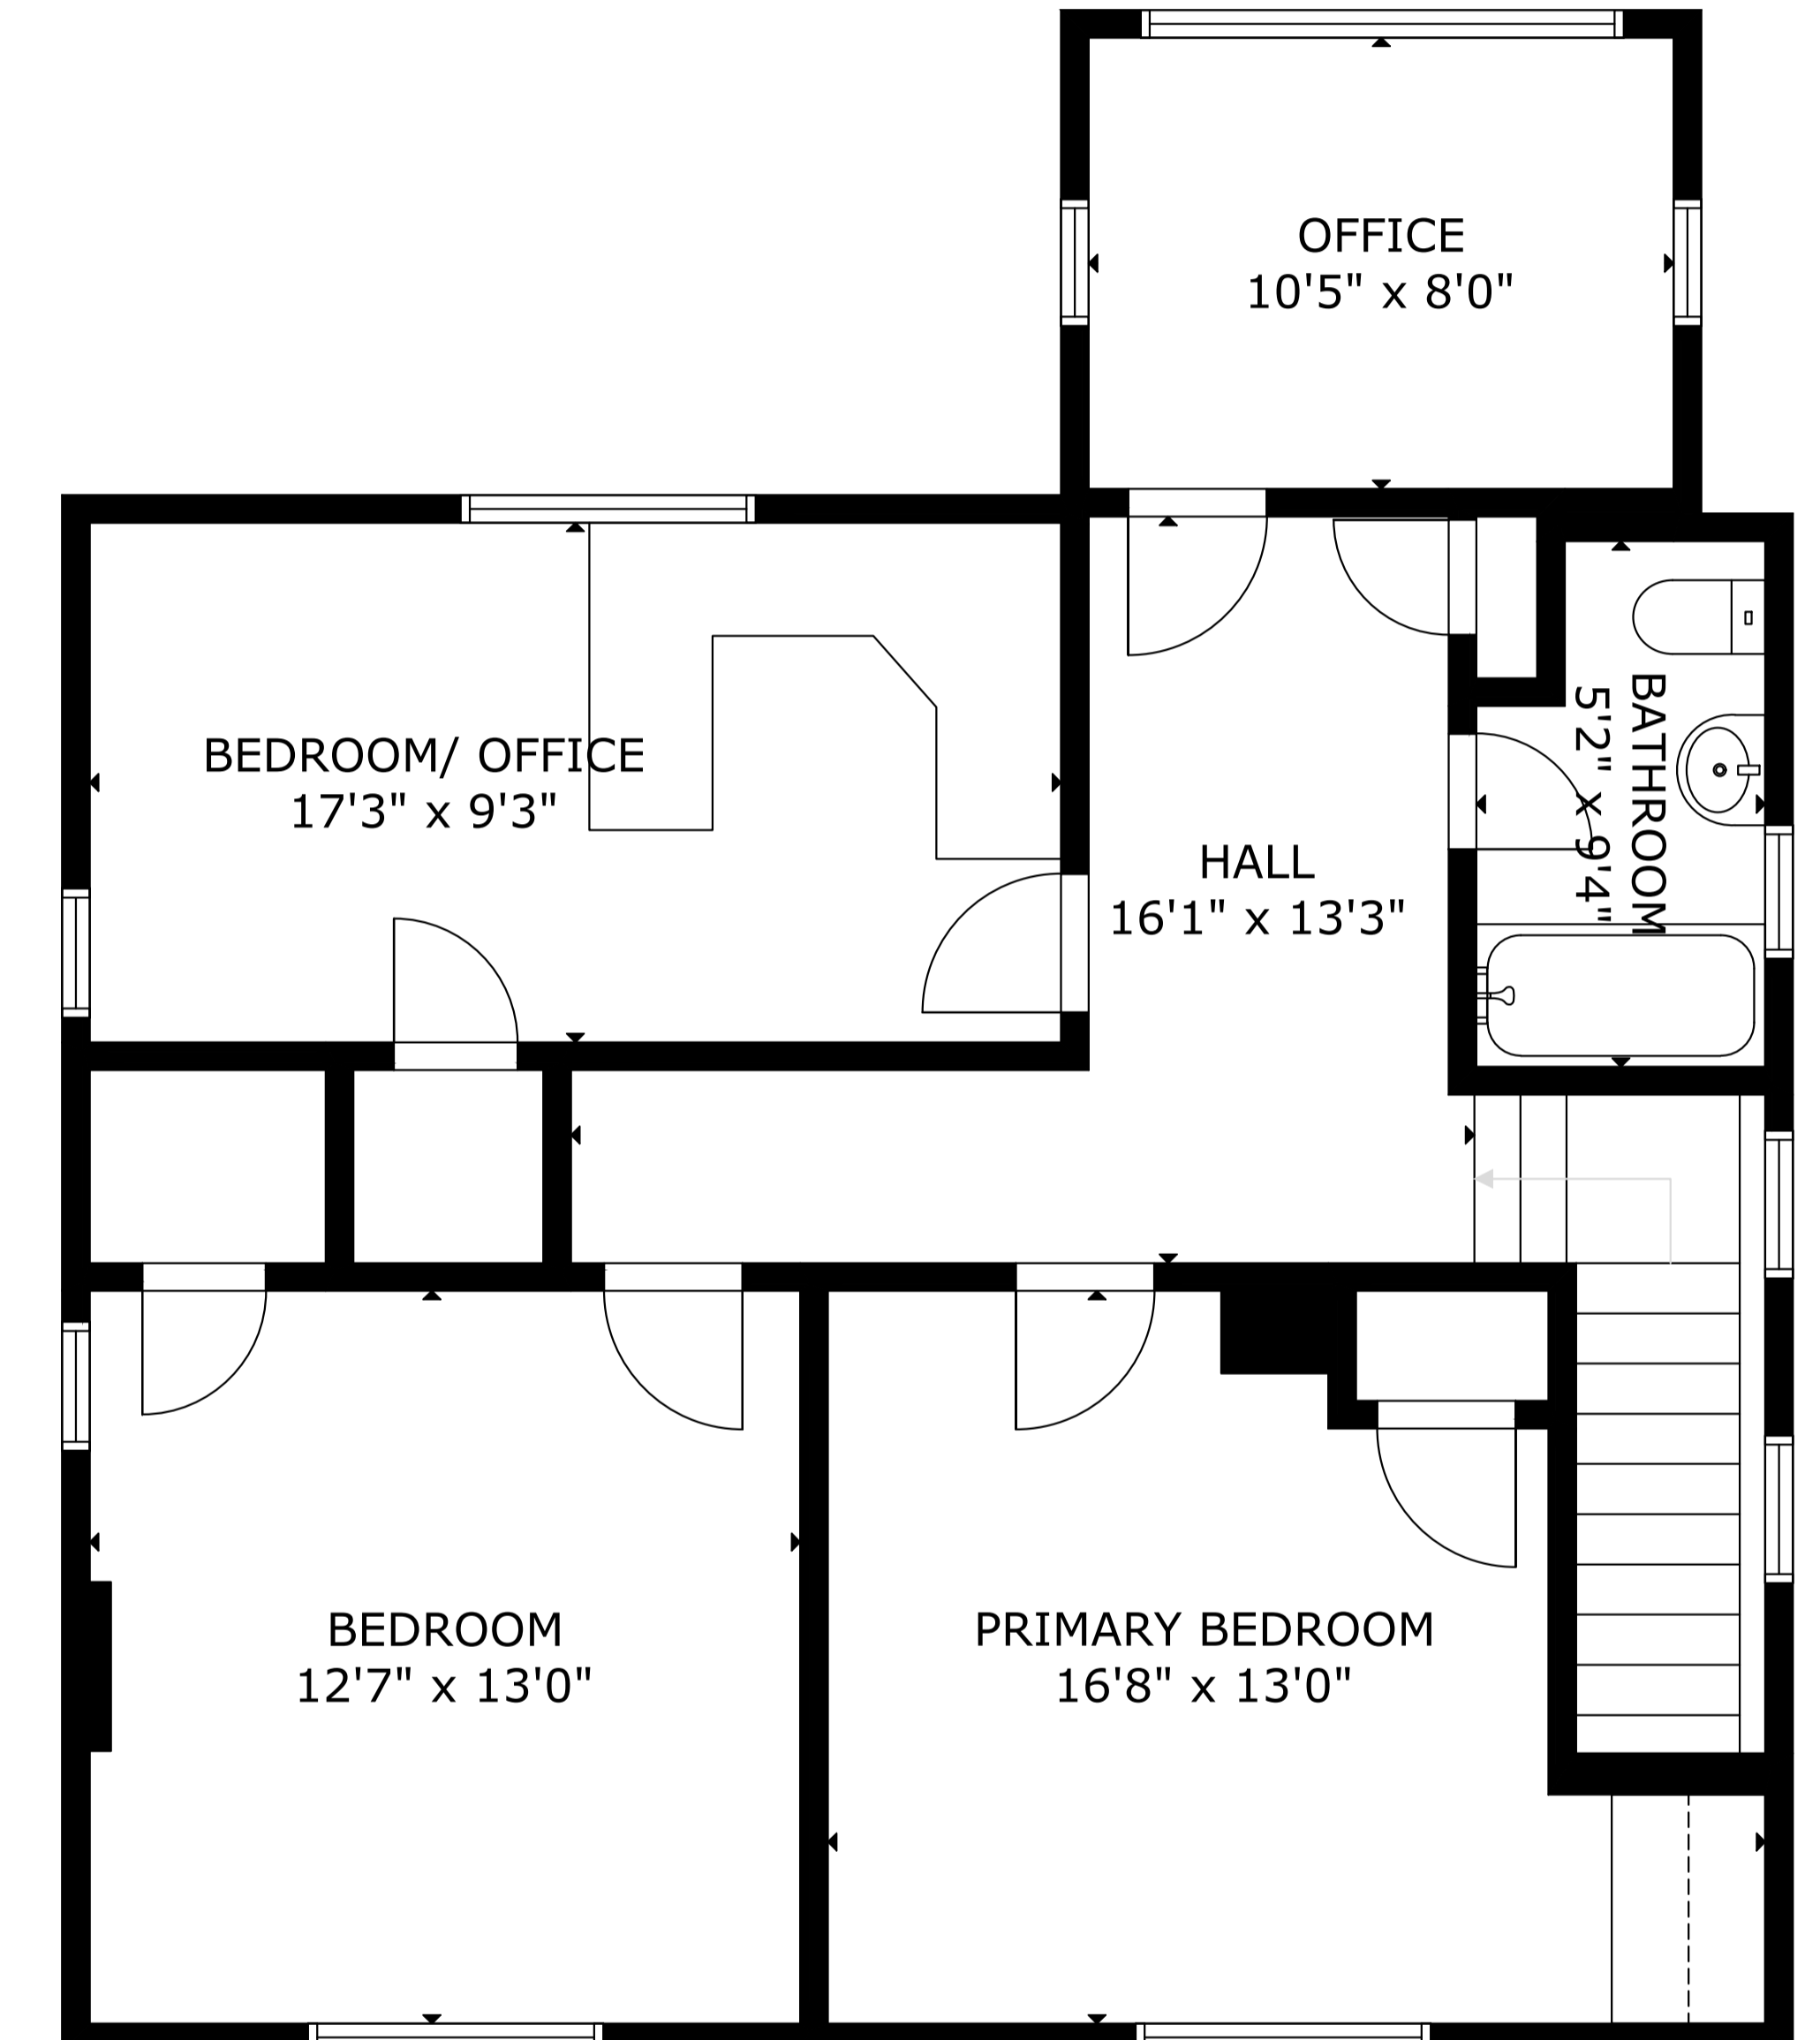

LOWER FLOOR

MAIN FLOOR

UPPER LEVEL 1

GROSS INTERNAL AREA
 TOTAL: 2,962 sq.ft
 LOWER FLOOR: 752 sq.ft, MAIN FLOOR: 1,327 sq.ft, UPPER LEVEL 1: 883 sq.ft
 SIZE AND DIMENSIONS ARE APPROXIMATE, ACTUAL MAY VARY