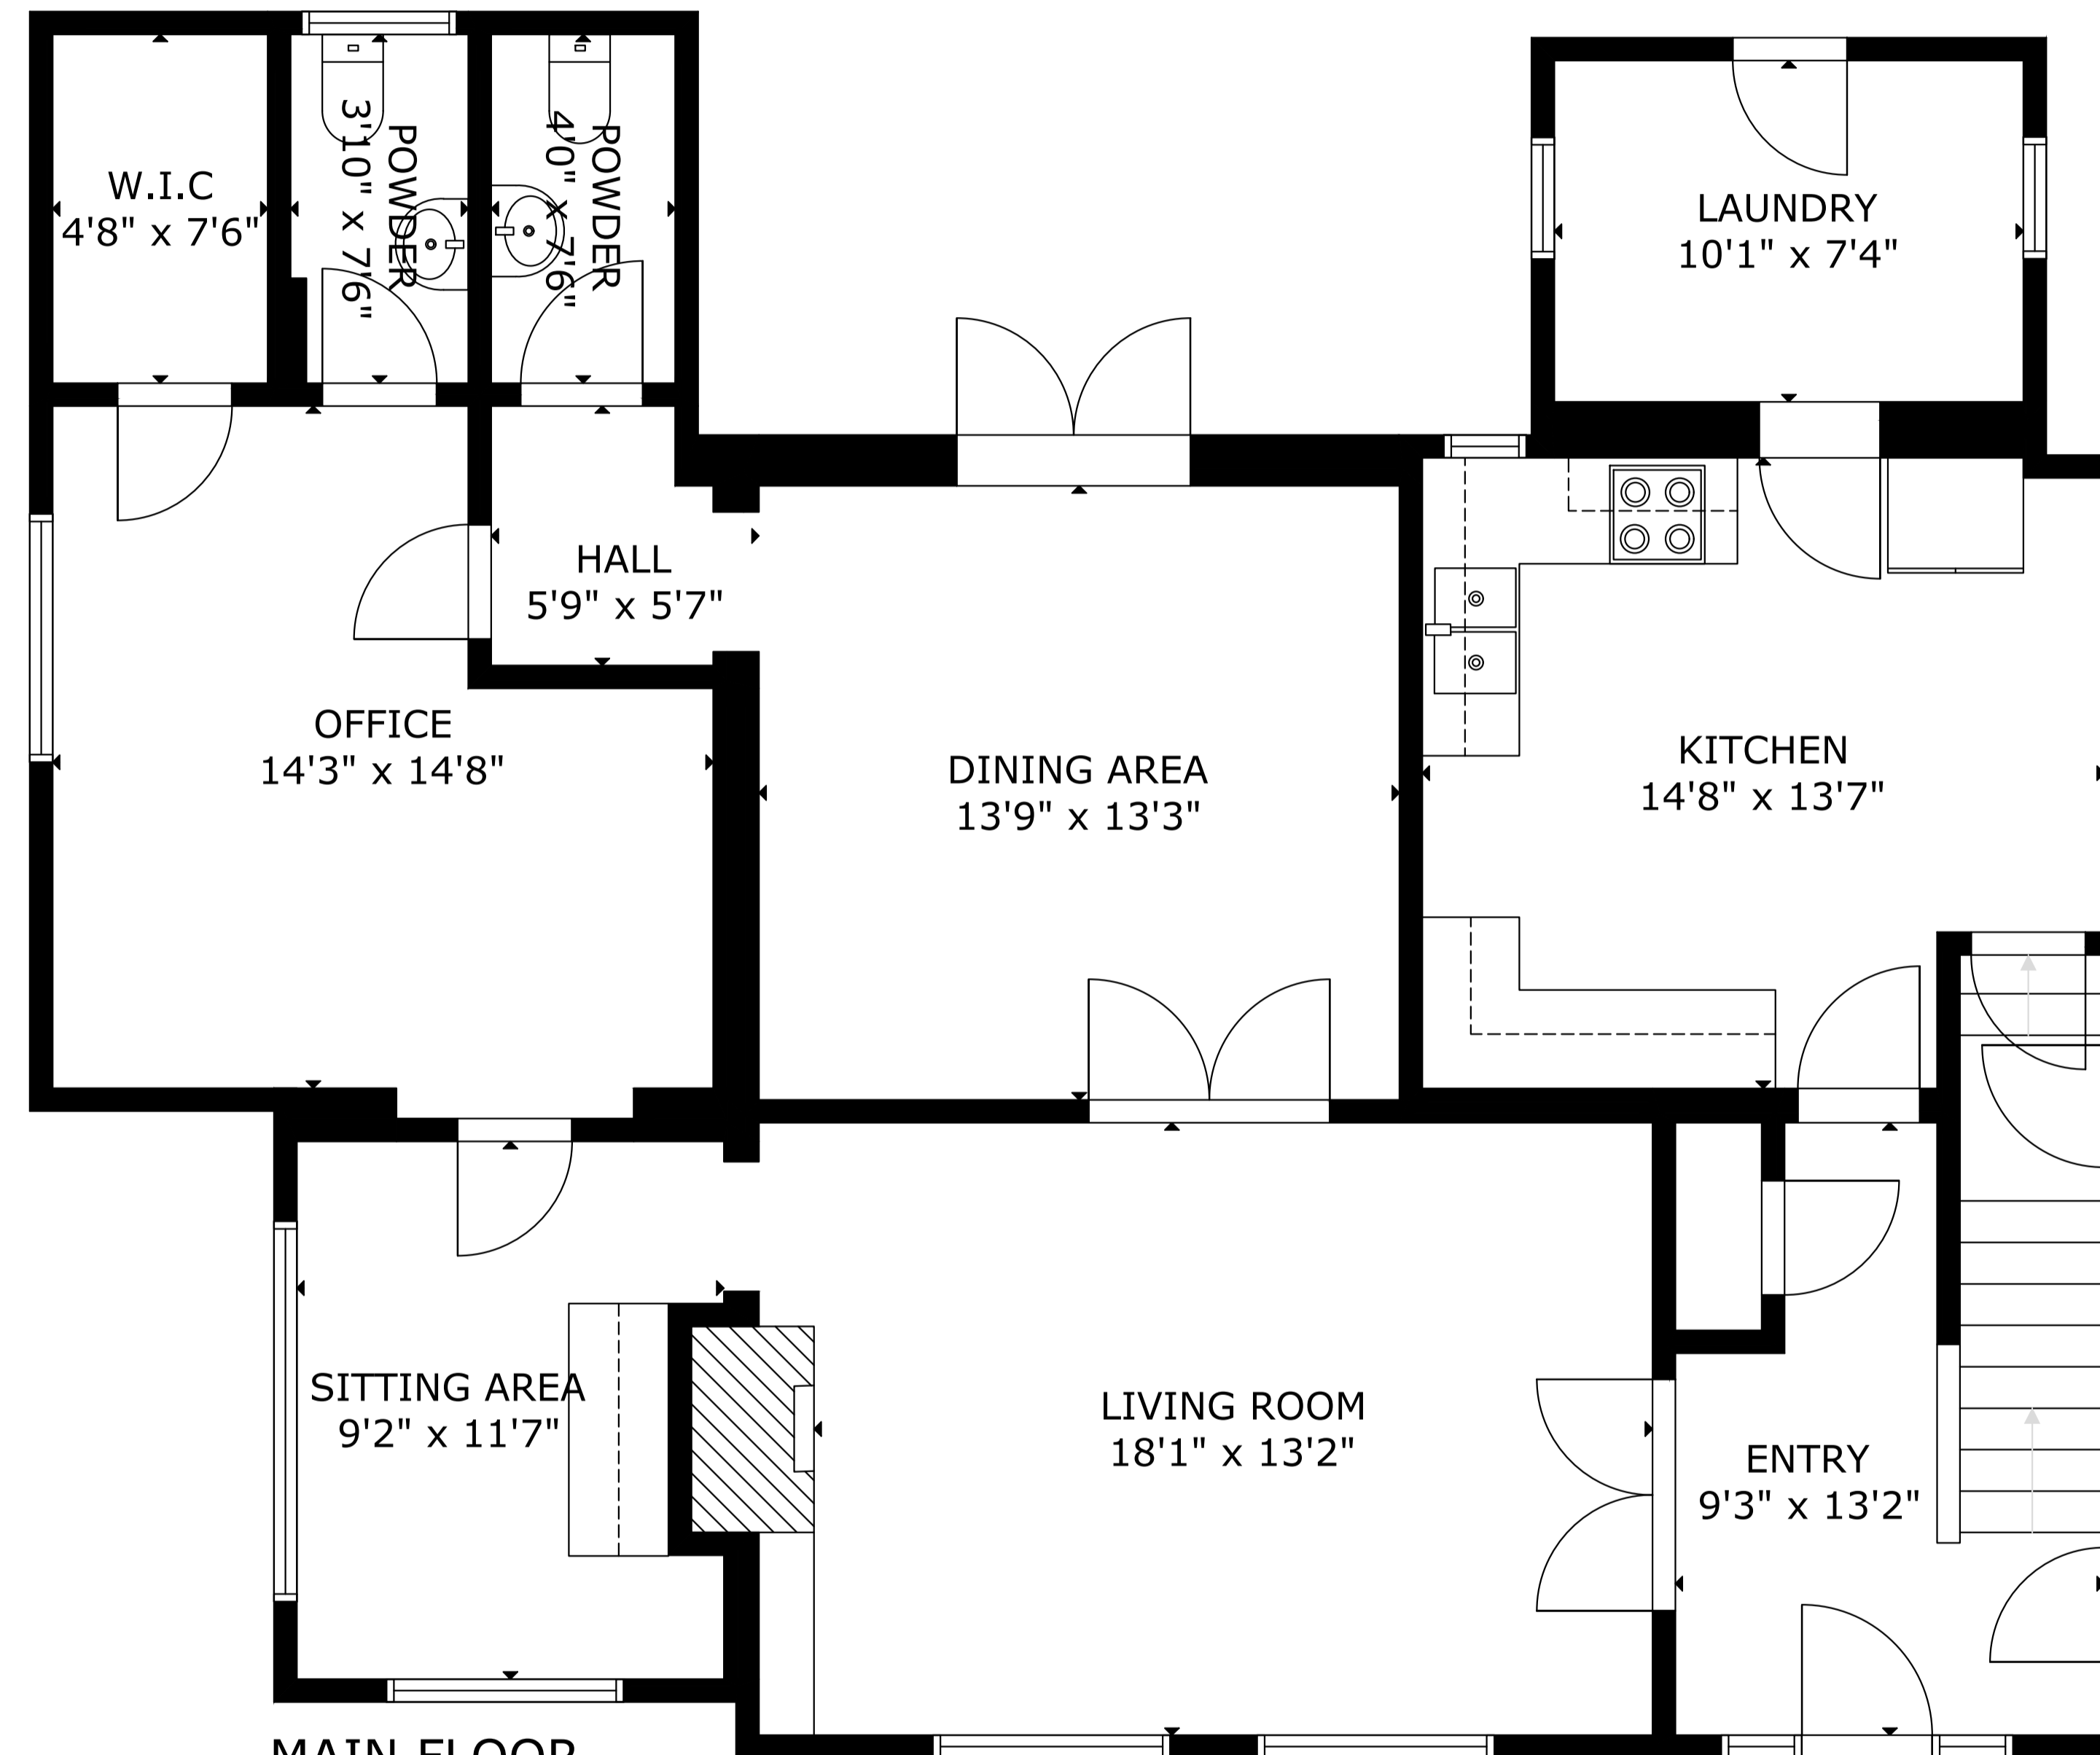

LOWER FLOOR

MAIN FLOOR

UPPER LEVEL 1

GROSS INTERNAL AREA
 TOTAL: 2,962 sq.ft
 LOWER FLOOR: 752 sq.ft, MAIN FLOOR: 1,327 sq.ft, UPPER LEVEL 1: 883 sq.ft
 SIZE AND DIMENSIONS ARE APPROXIMATE, ACTUAL MAY VARY