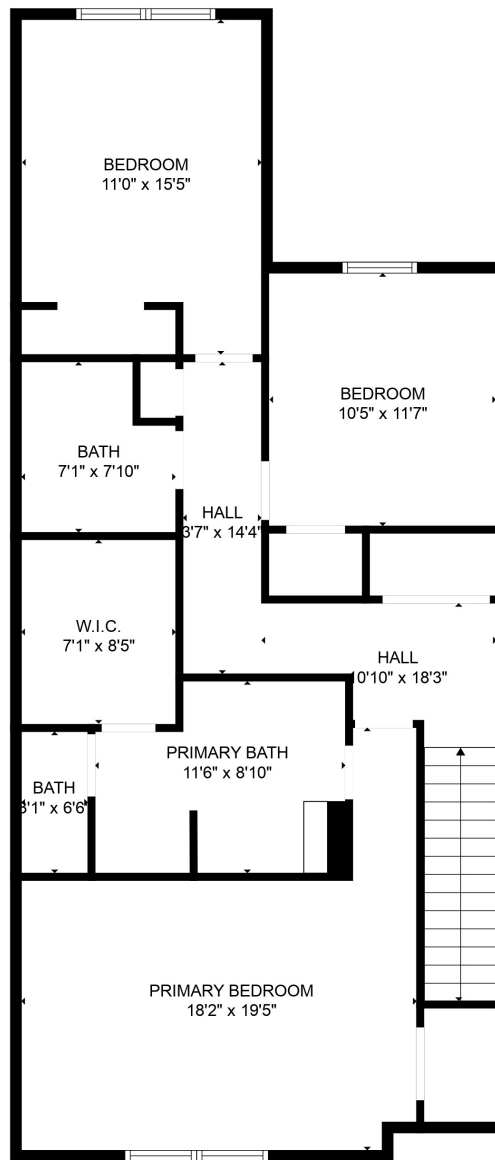

FLOOR 1

FLOOR 2

Total scanned area: 1897 sq. ft

SIZES AND DIMENSIONS ARE APPROXIMATE. ACTUAL MAY VARY.

Total scanned area: 1897 sq. ft

SIZES AND DIMENSIONS ARE APPROXIMATE. ACTUAL MAY VARY.

Total scanned area: 1897 sq. ft

SIZES AND DIMENSIONS ARE APPROXIMATE. ACTUAL MAY VARY.