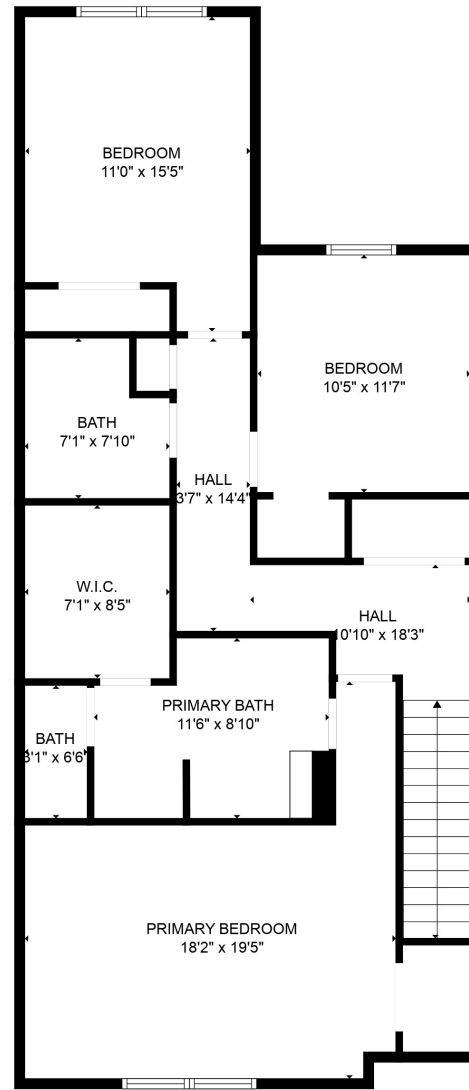

FLOOR 1

FLOOR 2

Total scanned area: 1897 sq. ft

SIZES AND DIMENSIONS ARE APPROXIMATE. ACTUAL MAY VARY.

Total scanned area: 1897 sq. ft

SIZES AND DIMENSIONS ARE APPROXIMATE. ACTUAL MAY VARY.

Total scanned area: 1897 sq. ft

SIZES AND DIMENSIONS ARE APPROXIMATE. ACTUAL MAY VARY.