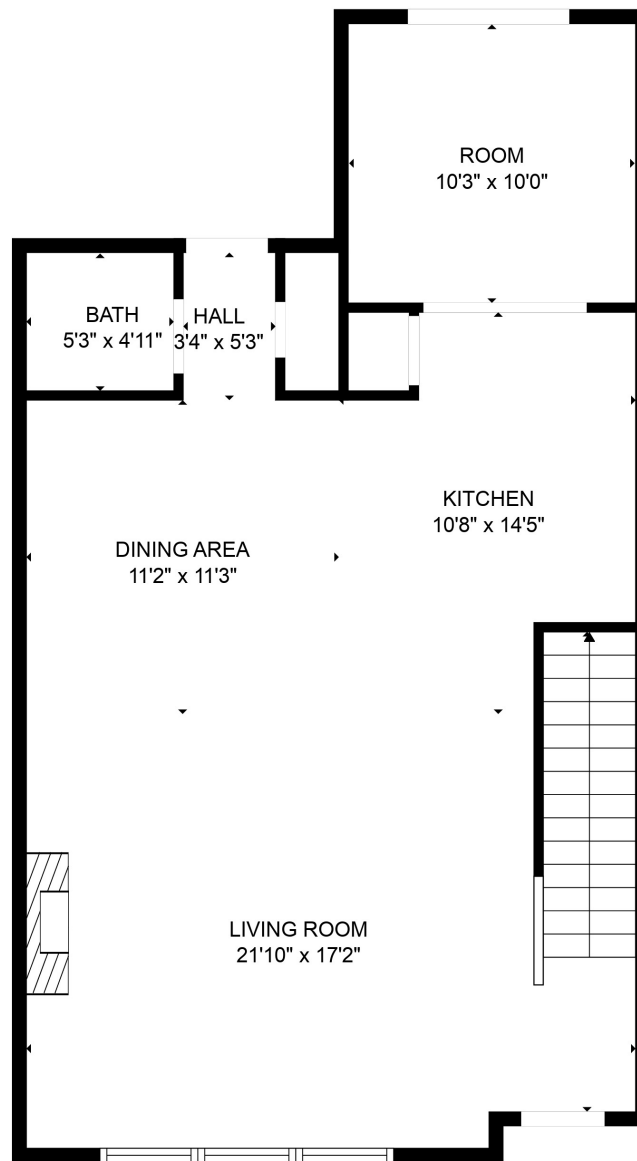

FLOOR 1

FLOOR 2

Total scanned area: 1897 sq. ft

SIZES AND DIMENSIONS ARE APPROXIMATE. ACTUAL MAY VARY.

Total scanned area: 1897 sq. ft

SIZES AND DIMENSIONS ARE APPROXIMATE. ACTUAL MAY VARY.

Total scanned area: 1897 sq. ft

SIZES AND DIMENSIONS ARE APPROXIMATE. ACTUAL MAY VARY.