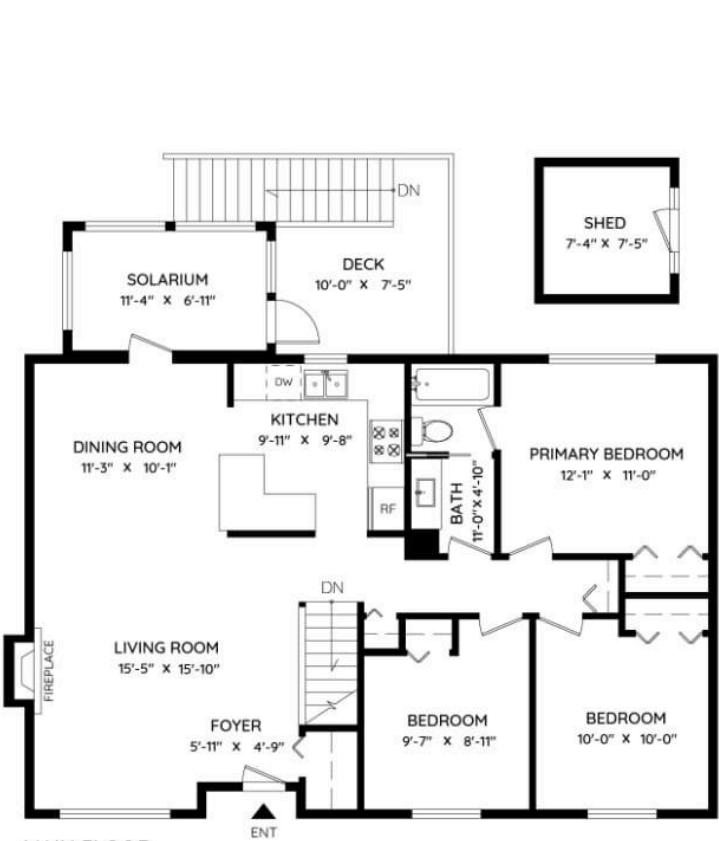

**35155 HIGH DRIVE**  
**ABBOTSFORD, BC**

**kw OCEAN REALTY**  
KELLERVILLIARDS

**Nick Lal**  
 Personal Real Estate Corporation  
 778 389 6661  
 nicklalsoldit@gmail.com

**MAIN FLOOR**  
**1,174 SQ.FT.**  
 CH: 8'-0"

**LOWER FLOOR**  
**966 SQ.FT.**  
 CH: 8'-0"