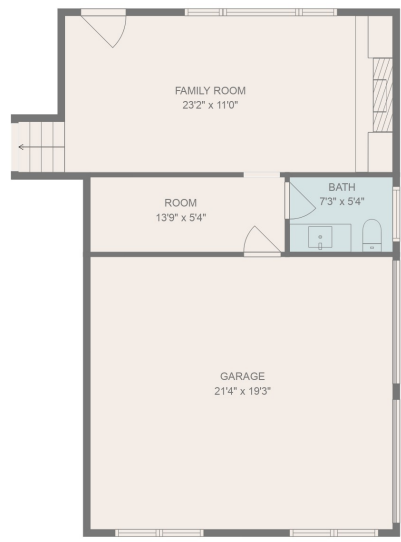

FLOOR 4

FLOOR 1

FLOOR 2

FLOOR 3

Total scanned area: 3726 sq. ft

MEASUREMENTS ARE CALCULATED BY CUBICASA TECHNOLOGY. DEEMED HIGHLY RELIABLE BUT NOT GUARANTEED.

Total scanned area: 3726 sq. ft

MEASUREMENTS ARE CALCULATED BY CUBICASA TECHNOLOGY. DEEMED HIGHLY RELIABLE BUT NOT GUARANTEED.

Total scanned area: 3726 sq. ft

MEASUREMENTS ARE CALCULATED BY CUBICASA TECHNOLOGY. DEEMED HIGHLY RELIABLE BUT NOT GUARANTEED.

Total scanned area: 3726 sq. ft

MEASUREMENTS ARE CALCULATED BY CUBICASA TECHNOLOGY. DEEMED HIGHLY RELIABLE BUT NOT GUARANTEED.

Total scanned area: 3726 sq. ft

MEASUREMENTS ARE CALCULATED BY CUBICASA TECHNOLOGY. DEEMED HIGHLY RELIABLE BUT NOT GUARANTEED.