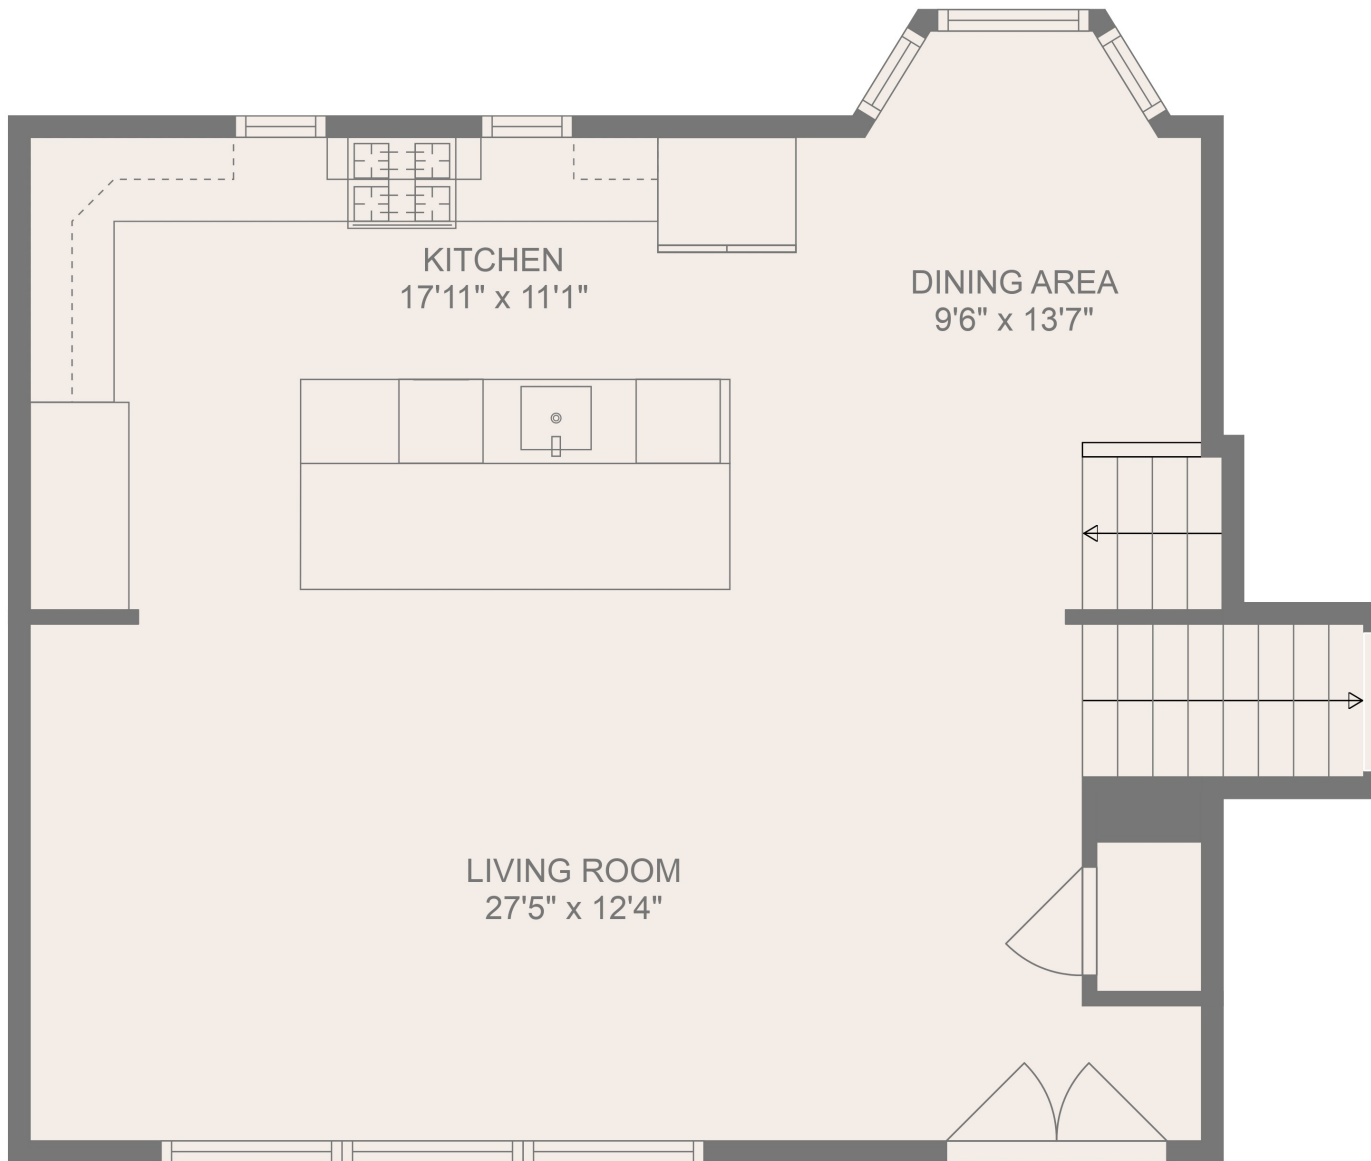

FLOOR 4

FLOOR 1

FLOOR 2

FLOOR 3

Total scanned area: 3726 sq. ft

MEASUREMENTS ARE CALCULATED BY CUBICASA TECHNOLOGY. DEEMED HIGHLY RELIABLE BUT NOT GUARANTEED.

Total scanned area: 3726 sq. ft

MEASUREMENTS ARE CALCULATED BY CUBICASA TECHNOLOGY. DEEMED HIGHLY RELIABLE BUT NOT GUARANTEED.

Total scanned area: 3726 sq. ft

MEASUREMENTS ARE CALCULATED BY CUBICASA TECHNOLOGY. DEEMED HIGHLY RELIABLE BUT NOT GUARANTEED.

Total scanned area: 3726 sq. ft

MEASUREMENTS ARE CALCULATED BY CUBICASA TECHNOLOGY. DEEMED HIGHLY RELIABLE BUT NOT GUARANTEED.

Total scanned area: 3726 sq. ft

MEASUREMENTS ARE CALCULATED BY CUBICASA TECHNOLOGY. DEEMED HIGHLY RELIABLE BUT NOT GUARANTEED.