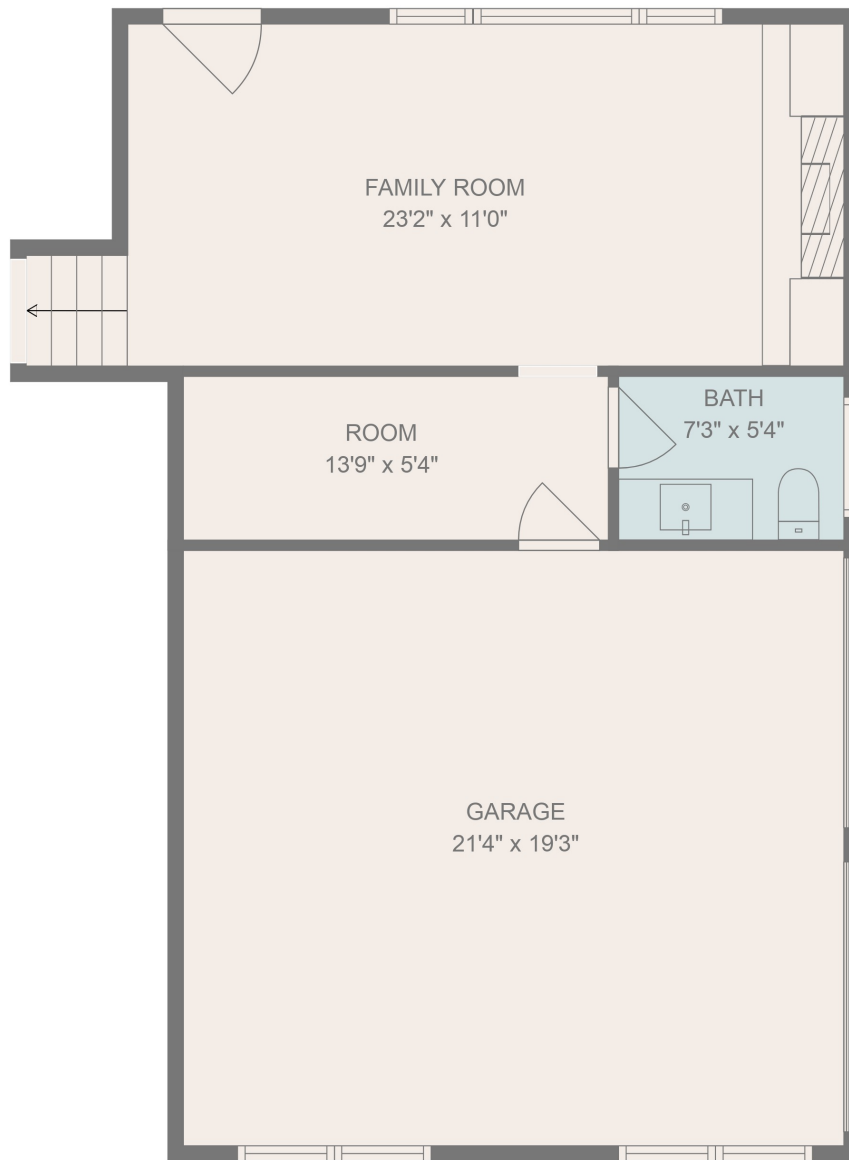

FLOOR 4

FLOOR 1

FLOOR 2

FLOOR 3

Total scanned area: 3726 sq. ft

MEASUREMENTS ARE CALCULATED BY CUBICASA TECHNOLOGY. DEEMED HIGHLY RELIABLE BUT NOT GUARANTEED.

Total scanned area: 3726 sq. ft

MEASUREMENTS ARE CALCULATED BY CUBICASA TECHNOLOGY. DEEMED HIGHLY RELIABLE BUT NOT GUARANTEED.

Total scanned area: 3726 sq. ft

MEASUREMENTS ARE CALCULATED BY CUBICASA TECHNOLOGY. DEEMED HIGHLY RELIABLE BUT NOT GUARANTEED.

Total scanned area: 3726 sq. ft

MEASUREMENTS ARE CALCULATED BY CUBICASA TECHNOLOGY. DEEMED HIGHLY RELIABLE BUT NOT GUARANTEED.

Total scanned area: 3726 sq. ft

MEASUREMENTS ARE CALCULATED BY CUBICASA TECHNOLOGY. DEEMED HIGHLY RELIABLE BUT NOT GUARANTEED.