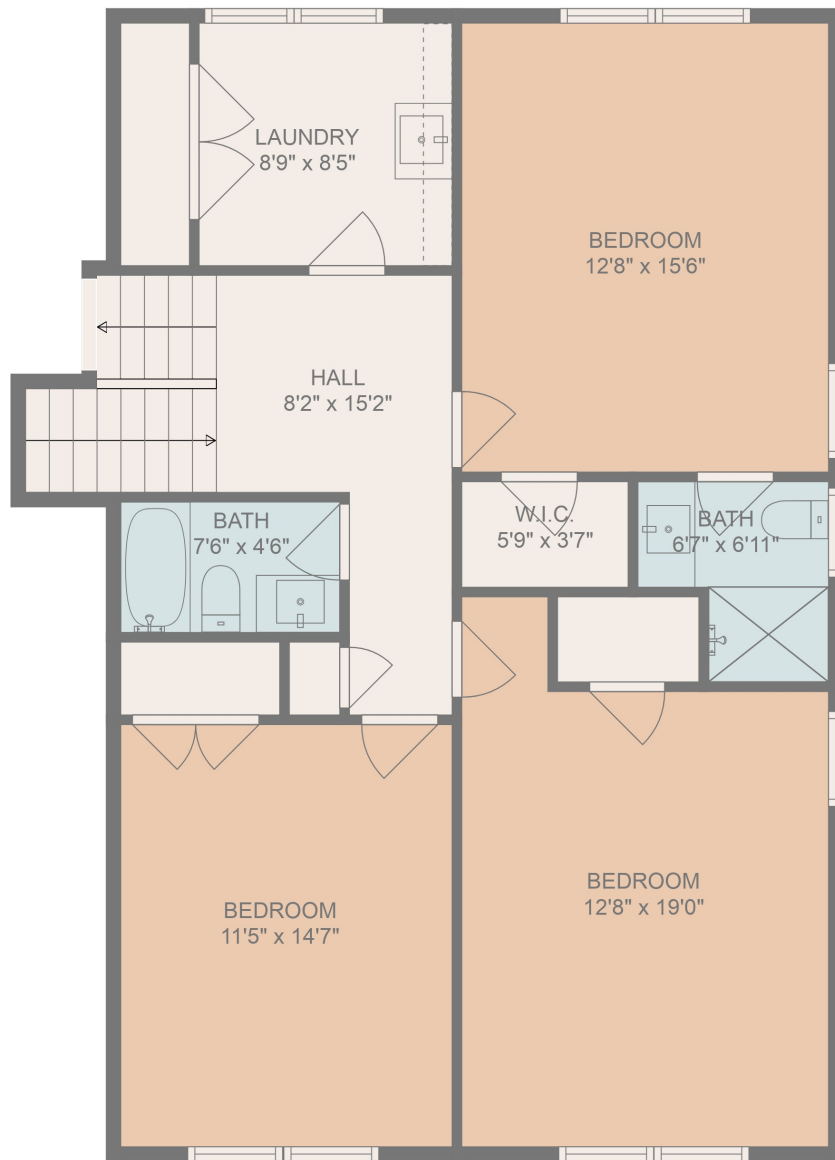

FLOOR 4

FLOOR 1

FLOOR 2

FLOOR 3

Total scanned area: 3726 sq. ft

MEASUREMENTS ARE CALCULATED BY CUBICASA TECHNOLOGY. DEEMED HIGHLY RELIABLE BUT NOT GUARANTEED.

Total scanned area: 3726 sq. ft

MEASUREMENTS ARE CALCULATED BY CUBICASA TECHNOLOGY. DEEMED HIGHLY RELIABLE BUT NOT GUARANTEED.

Total scanned area: 3726 sq. ft

MEASUREMENTS ARE CALCULATED BY CUBICASA TECHNOLOGY. DEEMED HIGHLY RELIABLE BUT NOT GUARANTEED.

Total scanned area: 3726 sq. ft

MEASUREMENTS ARE CALCULATED BY CUBICASA TECHNOLOGY. DEEMED HIGHLY RELIABLE BUT NOT GUARANTEED.

Total scanned area: 3726 sq. ft

MEASUREMENTS ARE CALCULATED BY CUBICASA TECHNOLOGY. DEEMED HIGHLY RELIABLE BUT NOT GUARANTEED.