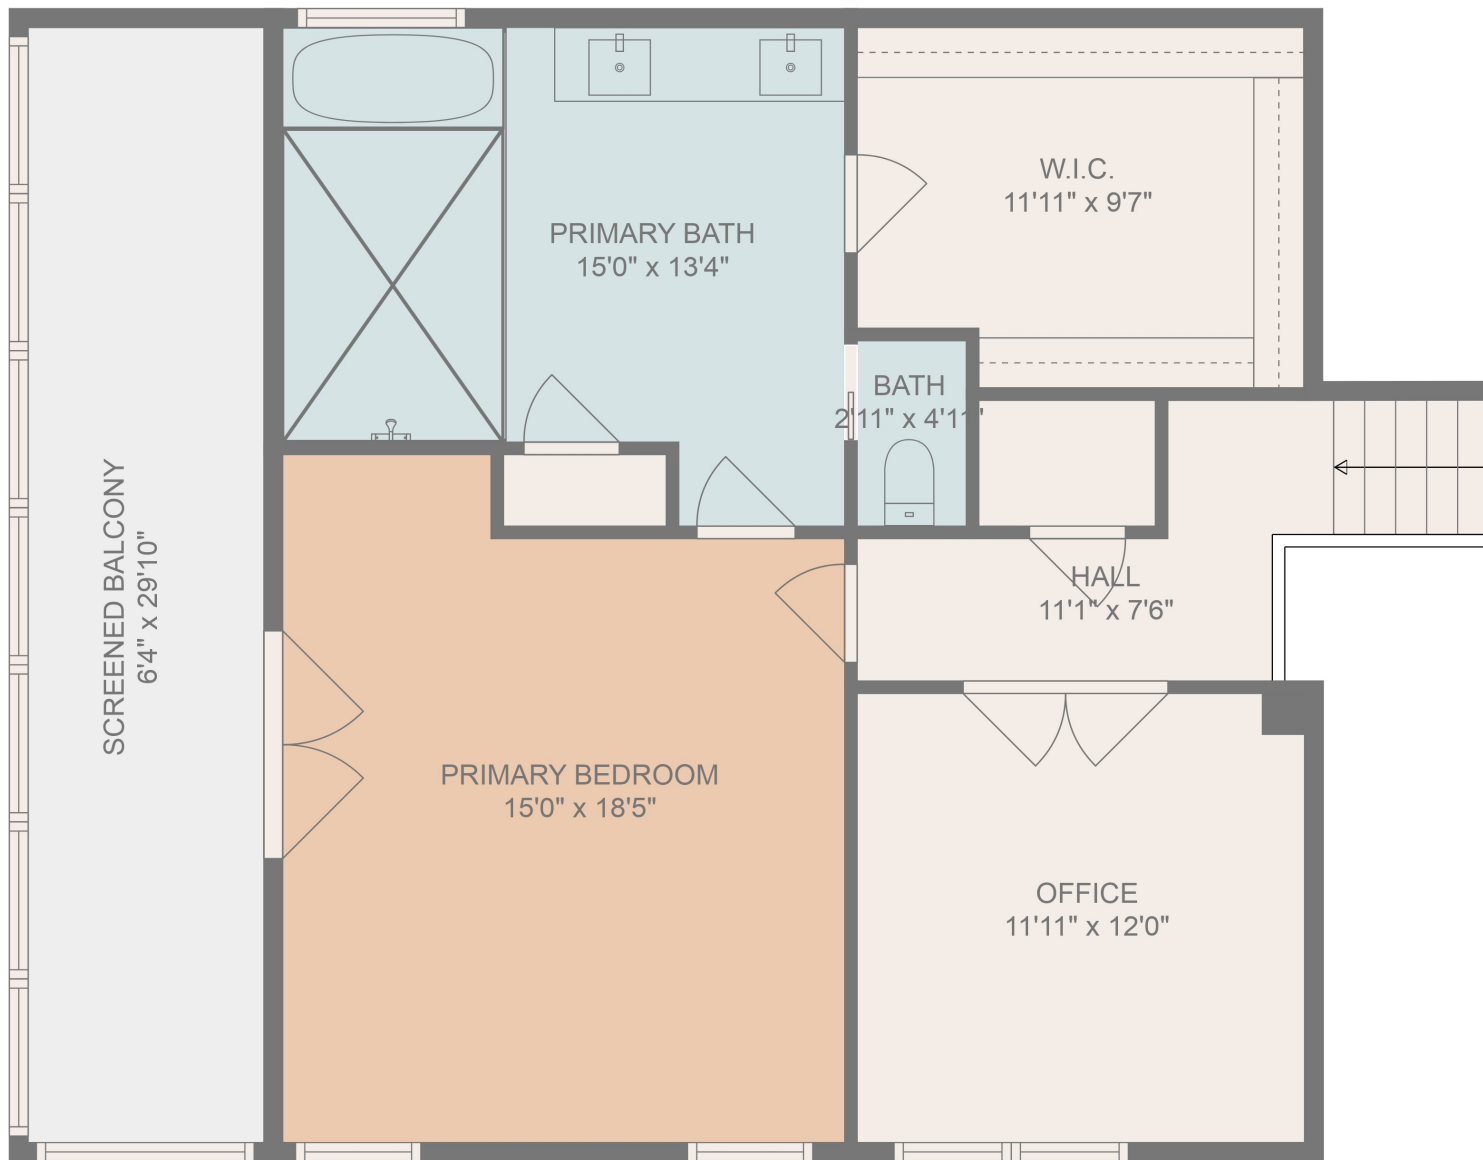

FLOOR 4

FLOOR 1

FLOOR 2

FLOOR 3

Total scanned area: 3726 sq. ft

MEASUREMENTS ARE CALCULATED BY CUBICASA TECHNOLOGY. DEEMED HIGHLY RELIABLE BUT NOT GUARANTEED.

Total scanned area: 3726 sq. ft

MEASUREMENTS ARE CALCULATED BY CUBICASA TECHNOLOGY. DEEMED HIGHLY RELIABLE BUT NOT GUARANTEED.

Total scanned area: 3726 sq. ft

MEASUREMENTS ARE CALCULATED BY CUBICASA TECHNOLOGY. DEEMED HIGHLY RELIABLE BUT NOT GUARANTEED.

Total scanned area: 3726 sq. ft

MEASUREMENTS ARE CALCULATED BY CUBICASA TECHNOLOGY. DEEMED HIGHLY RELIABLE BUT NOT GUARANTEED.

Total scanned area: 3726 sq. ft

MEASUREMENTS ARE CALCULATED BY CUBICASA TECHNOLOGY. DEEMED HIGHLY RELIABLE BUT NOT GUARANTEED.