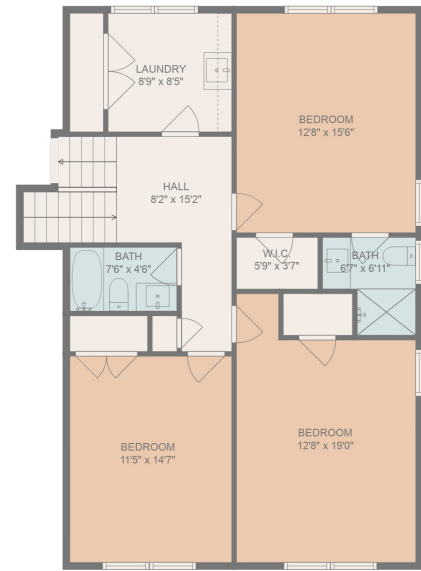

FLOOR 4

FLOOR 1

FLOOR 2

FLOOR 3

Total scanned area: 3726 sq. ft

MEASUREMENTS ARE CALCULATED BY CUBICASA TECHNOLOGY. DEEMED HIGHLY RELIABLE BUT NOT GUARANTEED.

Total scanned area: 3726 sq. ft

MEASUREMENTS ARE CALCULATED BY CUBICASA TECHNOLOGY. DEEMED HIGHLY RELIABLE BUT NOT GUARANTEED.

Total scanned area: 3726 sq. ft

MEASUREMENTS ARE CALCULATED BY CUBICASA TECHNOLOGY. DEEMED HIGHLY RELIABLE BUT NOT GUARANTEED.

Total scanned area: 3726 sq. ft

MEASUREMENTS ARE CALCULATED BY CUBICASA TECHNOLOGY. DEEMED HIGHLY RELIABLE BUT NOT GUARANTEED.

Total scanned area: 3726 sq. ft

MEASUREMENTS ARE CALCULATED BY CUBICASA TECHNOLOGY. DEEMED HIGHLY RELIABLE BUT NOT GUARANTEED.