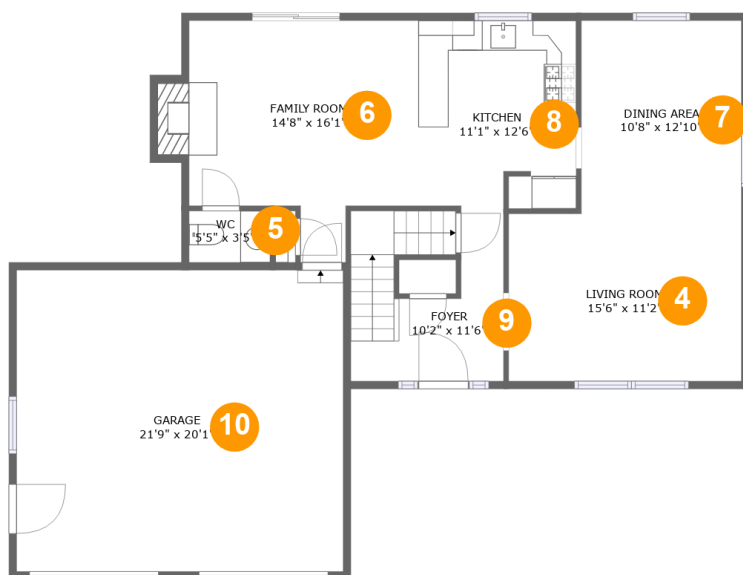

 **2,417** Gross living area sqft

 **3,121** Total sqft

Home report

18633 Calypso Place, Flower Hill, Gaithersburg, Montgomery County, Maryland, United States, 20879

Room dimensions

Floor 1

Total sqft: 764 Living area: 542

#		Dimensions	sqft	Counted as living area
1	Recreation Room	23'10" x 21'10"	453 sq. ft	Yes
2	Utility	17'9" x 14'8"	204 sq. ft	No
3	WC	5'4" x 5'1"	27 sq. ft	Yes

Home report

18633 Calypso Place, Flower Hill, Gaithersburg, Montgomery County, Maryland, United States, 20879

Room dimensions

Floor 2

Total sqft: 1342 Living area: 860

#		Dimensions	sqft	Counted as living area
4	Living Room	15'6" x 11'2"	173 sq. ft	Yes
5	WC	5'5" x 3'5"	19 sq. ft	Yes
6	Family Room	14'8" x 16'1"	203 sq. ft	Yes
7	Dining Area	10'8" x 12'10"	137 sq. ft	Yes
8	Kitchen	11'1" x 12'6"	137 sq. ft	Yes
9	Foyer	10'2" x 11'6"	102 sq. ft	Yes
10	Garage	21'9" x 20'1"	437 sq. ft	No

7 Floor 2 - Dining Area

Dimensions: 10'8" x 12'10"
Area: 137 sq. ft
Counted as living area: Yes

Heated: Yes
Finished: Yes
Enclosed: Yes
Contiguous: Yes
Permitted: Yes
Wet space: No
Addition: No
Conversion: No