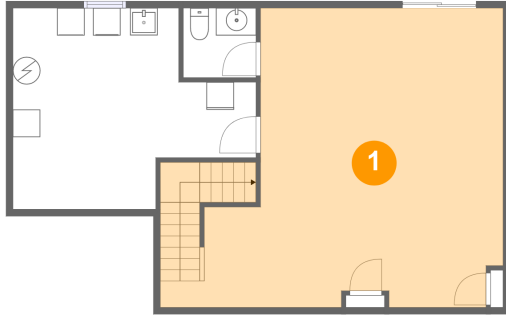

Home report

18633 Calypso Place, Flower Hill, Gaithersburg, Montgomery County, Maryland, United States, 20879

Room dimensions

Floor 3

Total sqft: 1015 Living area: 1015

#		Dimensions	sqft	Counted as living area
11	Bath	4'11" x 9'3"	45 sq. ft	Yes
12	Bath	5'4" x 9'4"	50 sq. ft	Yes
13	Bedroom	10'5" x 13'2"	123 sq. ft	Yes
14	Hall	13'3" x 5'11"	85 sq. ft	Yes
15	Primary Bedroom	15'7" x 25'10"	301 sq. ft	Yes
16	W.I.C.	4'7" x 6'6"	30 sq. ft	Yes
17	Bedroom	12'11" x 9'3"	120 sq. ft	Yes
18	Bedroom	10'7" x 9'11"	101 sq. ft	Yes

18633 Calypso Place, Flower Hill, Gaithersburg, Montgomery County, Maryland, United States, 20879

1 Floor 1 - Recreation Room

Dimensions: 23'10" x 21'10"
Area: 453 sq. ft
Counted as living area: Yes

Heated: Yes
Finished: Yes
Enclosed: Yes
Contiguous: Yes
Permitted: Yes
Wet space: No
Addition: No
Conversion: No

2 Floor 1 - Utility

Dimensions: 17'9" x 14'8"
Area: 204 sq. ft
Counted as living area: No

Heated: No
Finished: No
Enclosed: Yes
Contiguous: Yes
Permitted: Yes
Wet space: No
Addition: No
Conversion: No

18633 Calypso Place, Flower Hill, Gaithersburg, Montgomery County, Maryland, United States, 20879