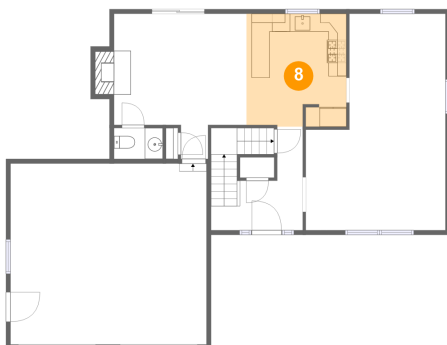

8 Floor 2 - Kitchen

Dimensions: 11'1" x 12'6"
Area: 137 sq. ft
Counted as living area: Yes

Heated: Yes
Finished: Yes
Enclosed: Yes
Contiguous: Yes
Permitted: Yes
Wet space: No
Addition: No
Conversion: No