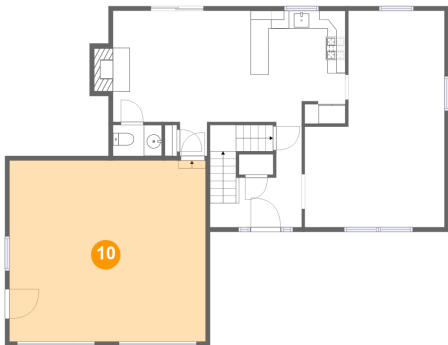

10 Floor 2 - Garage

Dimensions: 21'9" x 20'1"
Area: 437 sq. ft
Counted as living area: No

Heated: No
Finished: No
Enclosed: Yes
Contiguous: Yes
Permitted: Yes
Wet space: No
Addition: No
Conversion: No