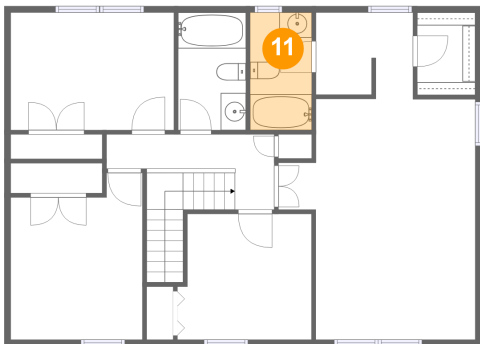

18633 Calypso Place, Flower Hill, Gaithersburg, Montgomery County, Maryland, United States, 20879

9 Floor 2 - Foyer

Dimensions: 10'2" x 11'6"
Area: 102 sq. ft
Counted as living area: Yes

Heated: Yes
Finished: Yes
Enclosed: Yes
Contiguous: Yes
Permitted: Yes
Wet space: No
Addition: No
Conversion: No

Dimensions: 4'11" x 9'3"
Area: 45 sq. ft
Counted as living area: Yes

Heated: Yes
Finished: Yes
Enclosed: Yes
Contiguous: Yes
Permitted: Yes
Wet space: Yes
Addition: No
Conversion: No

18633 Calypso Place, Flower Hill, Gaithersburg, Montgomery County, Maryland, United States, 20879