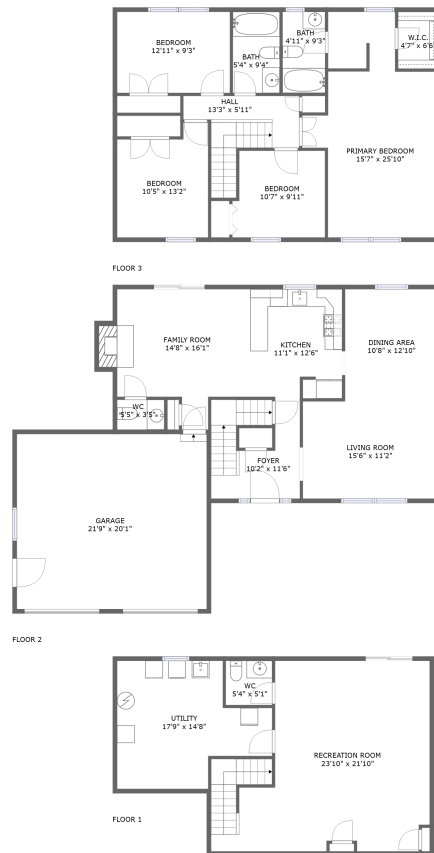

Home report

18633 Calypso Place, Flower Hill, Gaithersburg, Montgomery County, Maryland, United States, 20879

Property summary

1 Garages

4 Bedrooms

2 Bathrooms

2 Half baths

3 Floors

2,417 Gross living area sqft

3,121 Total sqft