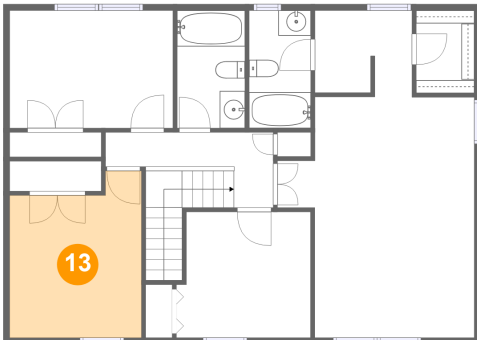

Dimensions: 4'11" x 9'3"
Area: 45 sq. ft
Counted as living area: Yes

Heated: Yes
Finished: Yes
Enclosed: Yes
Contiguous: Yes
Permitted: Yes
Wet space: Yes
Addition: No
Conversion: No

18633 Calypso Place, Flower Hill, Gaithersburg, Montgomery County, Maryland, United States, 20879

12 Floor 3 - Bath

Dimensions: 5'4" x 9'4"
Area: 50 sq. ft
Counted as living area: Yes

Heated: Yes
Finished: Yes
Enclosed: Yes
Contiguous: Yes
Permitted: Yes
Wet space: Yes
Addition: No
Conversion: No

13 Floor 3 - Bedroom