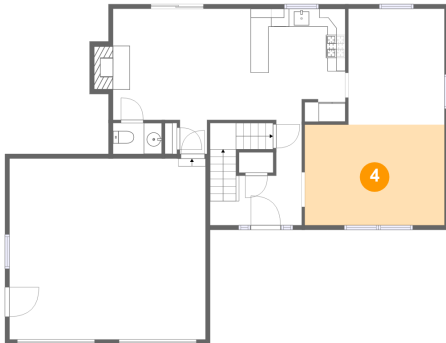

18633 Calypso Place, Flower Hill, Gaithersburg, Montgomery County, Maryland, United States, 20879

1 Floor 1 - Recreation Room

Dimensions: 23'10" x 21'10"
Area: 453 sq. ft
Counted as living area: Yes

Heated: Yes
Finished: Yes
Enclosed: Yes
Contiguous: Yes
Permitted: Yes
Wet space: No
Addition: No
Conversion: No

2 Floor 1 - Utility

Dimensions: 17'9" x 14'8"
Area: 204 sq. ft
Counted as living area: No

Heated: No
Finished: No
Enclosed: Yes
Contiguous: Yes
Permitted: Yes
Wet space: No
Addition: No
Conversion: No

18633 Calypso Place, Flower Hill, Gaithersburg, Montgomery County, Maryland, United States, 20879

3 Floor 1 - WC

Dimensions: 5'4" x 5'1"
Area: 27 sq. ft
Counted as living area: Yes

Heated: Yes
Finished: Yes
Enclosed: Yes
Contiguous: Yes
Permitted: Yes
Wet space: Yes
Addition: No
Conversion: No

4 Floor 2 - Living Room