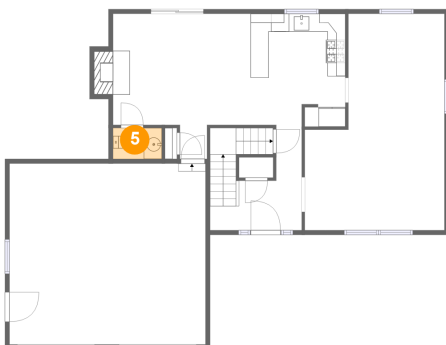

2 Floor 1 - Utility

Dimensions: 17'9" x 14'8"
Area: 204 sq. ft
Counted as living area: No

Heated: No
Finished: No
Enclosed: Yes
Contiguous: Yes
Permitted: Yes
Wet space: No
Addition: No
Conversion: No

18633 Calypso Place, Flower Hill, Gaithersburg, Montgomery County, Maryland, United States, 20879

3 Floor 1 - WC

Dimensions: 5'4" x 5'1"
Area: 27 sq. ft
Counted as living area: Yes

Heated: Yes
Finished: Yes
Enclosed: Yes
Contiguous: Yes
Permitted: Yes
Wet space: Yes
Addition: No
Conversion: No

4 Floor 2 - Living Room

Dimensions: 15'6" x 11'2"
Area: 173 sq. ft
Counted as living area: Yes

Heated: Yes
Finished: Yes
Enclosed: Yes
Contiguous: Yes
Permitted: Yes
Wet space: No
Addition: No
Conversion: No

5 Floor 2 - WC

Dimensions: 5'5" x 3'5"
Area: 19 sq. ft
Counted as living area: Yes