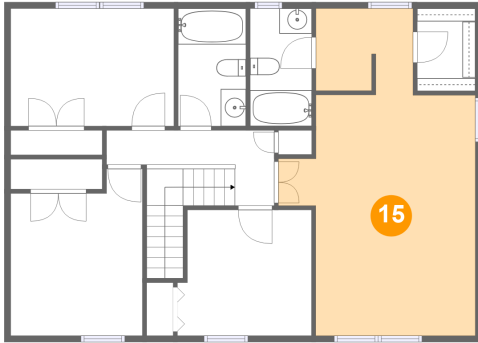

18633 Calypso Place, Flower Hill, Gaithersburg, Montgomery County, Maryland, United States, 20879

15 Floor 3 - Primary Bedroom

Dimensions: 15'7" x 25'10"
Area: 301 sq. ft
Counted as living area: Yes

Heated: Yes
Finished: Yes
Enclosed: Yes
Contiguous: Yes
Permitted: Yes
Wet space: No
Addition: No
Conversion: No