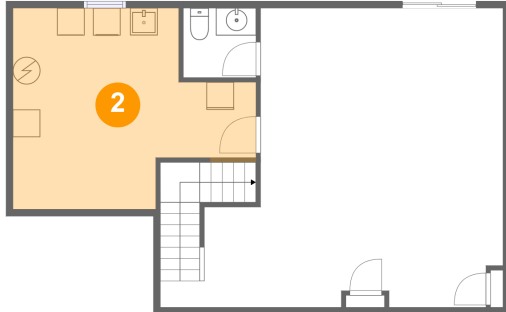

Home report

18633 Calypso Place, Flower Hill, Gaithersburg, Montgomery County, Maryland, United States, 20879

Room dimensions

Floor 3

Total sqft: 1015 Living area: 1015

#		Dimensions	sqft	Counted as living area
11	Bath	4'11" x 9'3"	45 sq. ft	Yes
12	Bath	5'4" x 9'4"	50 sq. ft	Yes
13	Bedroom	10'5" x 13'2"	123 sq. ft	Yes
14	Hall	13'3" x 5'11"	85 sq. ft	Yes
15	Primary Bedroom	15'7" x 25'10"	301 sq. ft	Yes
16	W.I.C.	4'7" x 6'6"	30 sq. ft	Yes
17	Bedroom	12'11" x 9'3"	120 sq. ft	Yes
18	Bedroom	10'7" x 9'11"	101 sq. ft	Yes

18633 Calypso Place, Flower Hill, Gaithersburg, Montgomery County, Maryland, United States, 20879

1 Floor 1 - Recreation Room

Dimensions: 23'10" x 21'10"
Area: 453 sq. ft
Counted as living area: Yes

Heated: Yes
Finished: Yes
Enclosed: Yes
Contiguous: Yes
Permitted: Yes
Wet space: No
Addition: No
Conversion: No

2 Floor 1 - Utility

Dimensions: 17'9" x 14'8"
Area: 204 sq. ft
Counted as living area: No

Heated: No
Finished: No
Enclosed: Yes
Contiguous: Yes
Permitted: Yes
Wet space: No
Addition: No
Conversion: No

18633 Calypso Place, Flower Hill, Gaithersburg, Montgomery County, Maryland, United States, 20879