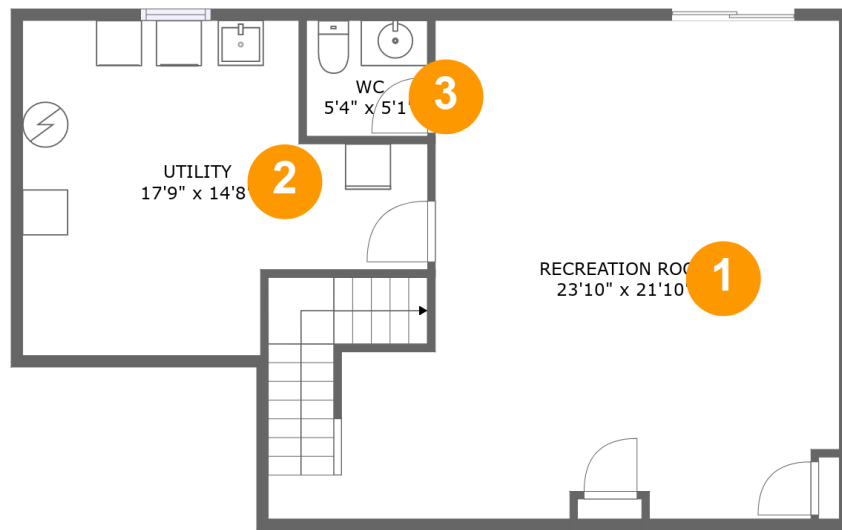

 **2,417** Gross living area sqft

 **3,121** Total sqft

Home report

18633 Calypso Place, Flower Hill, Gaithersburg, Montgomery County, Maryland, United States, 20879

Room dimensions

Floor 1

Total sqft: 764 Living area: 542

#		Dimensions	sqft	Counted as living area
1	Recreation Room	23'10" x 21'10"	453 sq. ft	Yes
2	Utility	17'9" x 14'8"	204 sq. ft	No
3	WC	5'4" x 5'1"	27 sq. ft	Yes

Home report

18633 Calypso Place, Flower Hill, Gaithersburg, Montgomery County, Maryland, United States, 20879

7 Floor 2 - Dining Area

Dimensions: 10'8" x 12'10"
Area: 137 sq. ft
Counted as living area: Yes

Heated: Yes
Finished: Yes
Enclosed: Yes
Contiguous: Yes
Permitted: Yes
Wet space: No
Addition: No
Conversion: No