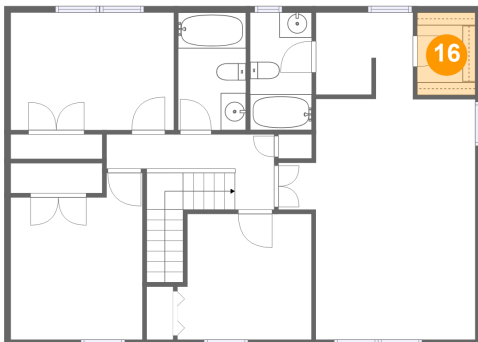

16 Floor 3 - W.I.C.

Dimensions: 4'7" x 6'6"
Area: 30 sq. ft
Counted as living area: Yes

Heated: Yes
Finished: Yes
Enclosed: Yes
Contiguous: Yes
Permitted: Yes
Wet space: No
Addition: No
Conversion: No