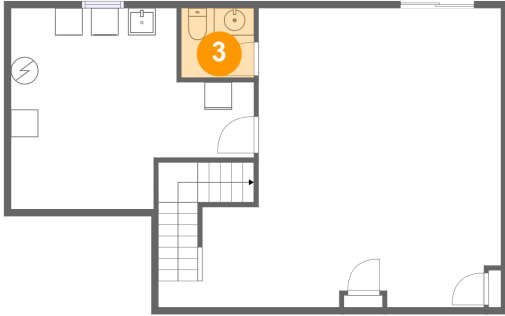

18633 Calypso Place, Flower Hill, Gaithersburg, Montgomery County, Maryland, United States, 20879

1 Floor 1 - Recreation Room

Dimensions: 23'10" x 21'10"
Area: 453 sq. ft
Counted as living area: Yes

Heated: Yes
Finished: Yes
Enclosed: Yes
Contiguous: Yes
Permitted: Yes
Wet space: No
Addition: No
Conversion: No

2 Floor 1 - Utility

Dimensions: 17'9" x 14'8"
Area: 204 sq. ft
Counted as living area: No

Heated: No
Finished: No
Enclosed: Yes
Contiguous: Yes
Permitted: Yes
Wet space: No
Addition: No
Conversion: No

18633 Calypso Place, Flower Hill, Gaithersburg, Montgomery County, Maryland, United States, 20879

3 Floor 1 - WC

Dimensions: 5'4" x 5'1"
Area: 27 sq. ft
Counted as living area: Yes

Heated: Yes
Finished: Yes
Enclosed: Yes
Contiguous: Yes
Permitted: Yes
Wet space: Yes
Addition: No
Conversion: No

4 Floor 2 - Living Room