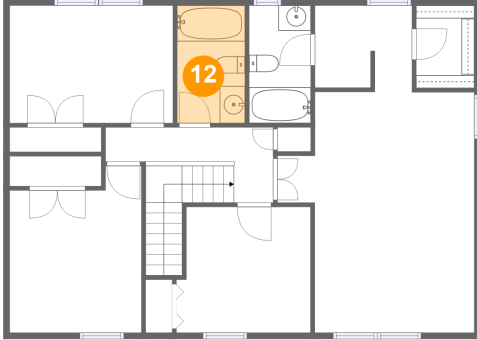

18633 Calypso Place, Flower Hill, Gaithersburg, Montgomery County, Maryland, United States, 20879

12 Floor 3 - Bath

Dimensions: 5'4" x 9'4"
Area: 50 sq. ft
Counted as living area: Yes

Heated: Yes
Finished: Yes
Enclosed: Yes
Contiguous: Yes
Permitted: Yes
Wet space: Yes
Addition: No
Conversion: No