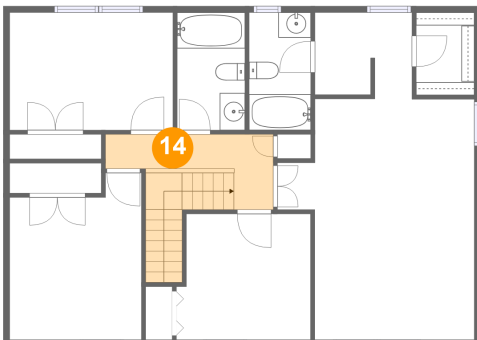

Dimensions: 4'11" x 9'3"
Area: 45 sq. ft
Counted as living area: Yes

Heated: Yes
Finished: Yes
Enclosed: Yes
Contiguous: Yes
Permitted: Yes
Wet space: Yes
Addition: No
Conversion: No

18633 Calypso Place, Flower Hill, Gaithersburg, Montgomery County, Maryland, United States, 20879

12 Floor 3 - Bath

Dimensions: 5'4" x 9'4"
Area: 50 sq. ft
Counted as living area: Yes

Heated: Yes
Finished: Yes
Enclosed: Yes
Contiguous: Yes
Permitted: Yes
Wet space: Yes
Addition: No
Conversion: No

13 Floor 3 - Bedroom

Dimensions: 10'5" x 13'2"
Area: 123 sq. ft
Counted as living area: Yes

Heated: Yes
Finished: Yes
Enclosed: Yes
Contiguous: Yes
Permitted: Yes
Wet space: No
Addition: No
Conversion: No

14 Floor 3 - Hall

Dimensions: 13'3" x 5'11"
Area: 85 sq. ft
Counted as living area: Yes