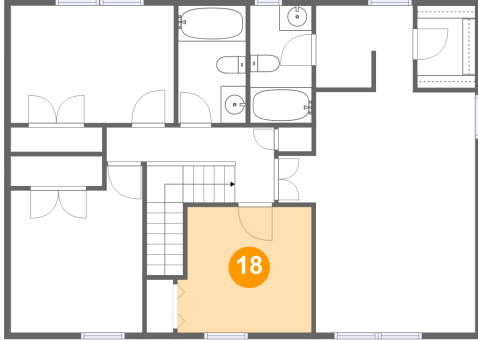

Home report

18633 Calypso Place, Flower Hill, Gaithersburg, Montgomery County, Maryland, United States, 20879

18 Floor 3 - Bedroom

Dimensions: 10'7" x 9'11"
Area: 101 sq. ft
Counted as living area: Yes

Heated: Yes
Finished: Yes
Enclosed: Yes
Contiguous: Yes
Permitted: Yes
Wet space: No
Addition: No
Conversion: No