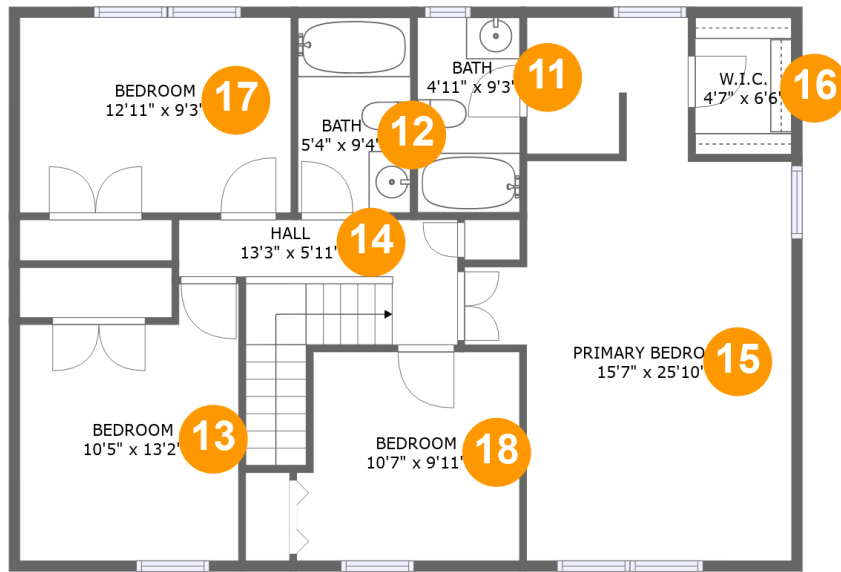

#		Dimensions	sqft	Counted as living area
1	Recreation Room	23'10" x 21'10"	453 sq. ft	Yes
2	Utility	17'9" x 14'8"	204 sq. ft	No
3	WC	5'4" x 5'1"	27 sq. ft	Yes

Home report

18633 Calypso Place, Flower Hill, Gaithersburg, Montgomery County, Maryland, United States, 20879

Room dimensions

Floor 2

Total sqft: 1342 Living area: 860

#		Dimensions	sqft	Counted as living area
4	Living Room	15'6" x 11'2"	173 sq. ft	Yes
5	WC	5'5" x 3'5"	19 sq. ft	Yes
6	Family Room	14'8" x 16'1"	203 sq. ft	Yes
7	Dining Area	10'8" x 12'10"	137 sq. ft	Yes
8	Kitchen	11'1" x 12'6"	137 sq. ft	Yes
9	Foyer	10'2" x 11'6"	102 sq. ft	Yes
10	Garage	21'9" x 20'1"	437 sq. ft	No

Home report

18633 Calypso Place, Flower Hill, Gaithersburg, Montgomery County, Maryland, United States, 20879

Room dimensions

Floor 3

Total sqft: 1015 Living area: 1015

#		Dimensions	sqft	Counted as living area
11	Bath	4'11" x 9'3"	45 sq. ft	Yes
12	Bath	5'4" x 9'4"	50 sq. ft	Yes
13	Bedroom	10'5" x 13'2"	123 sq. ft	Yes
14	Hall	13'3" x 5'11"	85 sq. ft	Yes
15	Primary Bedroom	15'7" x 25'10"	301 sq. ft	Yes
16	W.I.C.	4'7" x 6'6"	30 sq. ft	Yes
17	Bedroom	12'11" x 9'3"	120 sq. ft	Yes
18	Bedroom	10'7" x 9'11"	101 sq. ft	Yes

16 Floor 3 - W.I.C.

Dimensions: 4'7" x 6'6"
Area: 30 sq. ft
Counted as living area: Yes

Heated: Yes
Finished: Yes
Enclosed: Yes
Contiguous: Yes
Permitted: Yes
Wet space: No
Addition: No
Conversion: No

17 Floor 3 - Bedroom