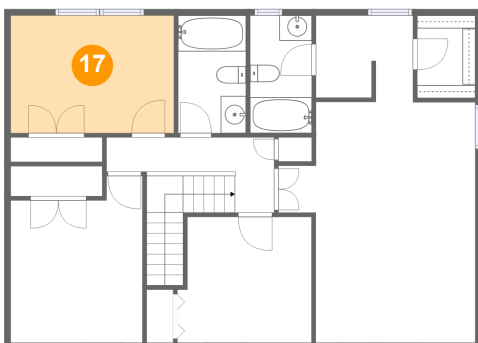

15 Floor 3 - Primary Bedroom

Dimensions: 15'7" x 25'10"
Area: 301 sq. ft
Counted as living area: Yes

Heated: Yes
Finished: Yes
Enclosed: Yes
Contiguous: Yes
Permitted: Yes
Wet space: No
Addition: No
Conversion: No

16 Floor 3 - W.I.C.

Dimensions: 4'7" x 6'6"
Area: 30 sq. ft
Counted as living area: Yes

Heated: Yes
Finished: Yes
Enclosed: Yes
Contiguous: Yes
Permitted: Yes
Wet space: No
Addition: No
Conversion: No

17 Floor 3 - Bedroom