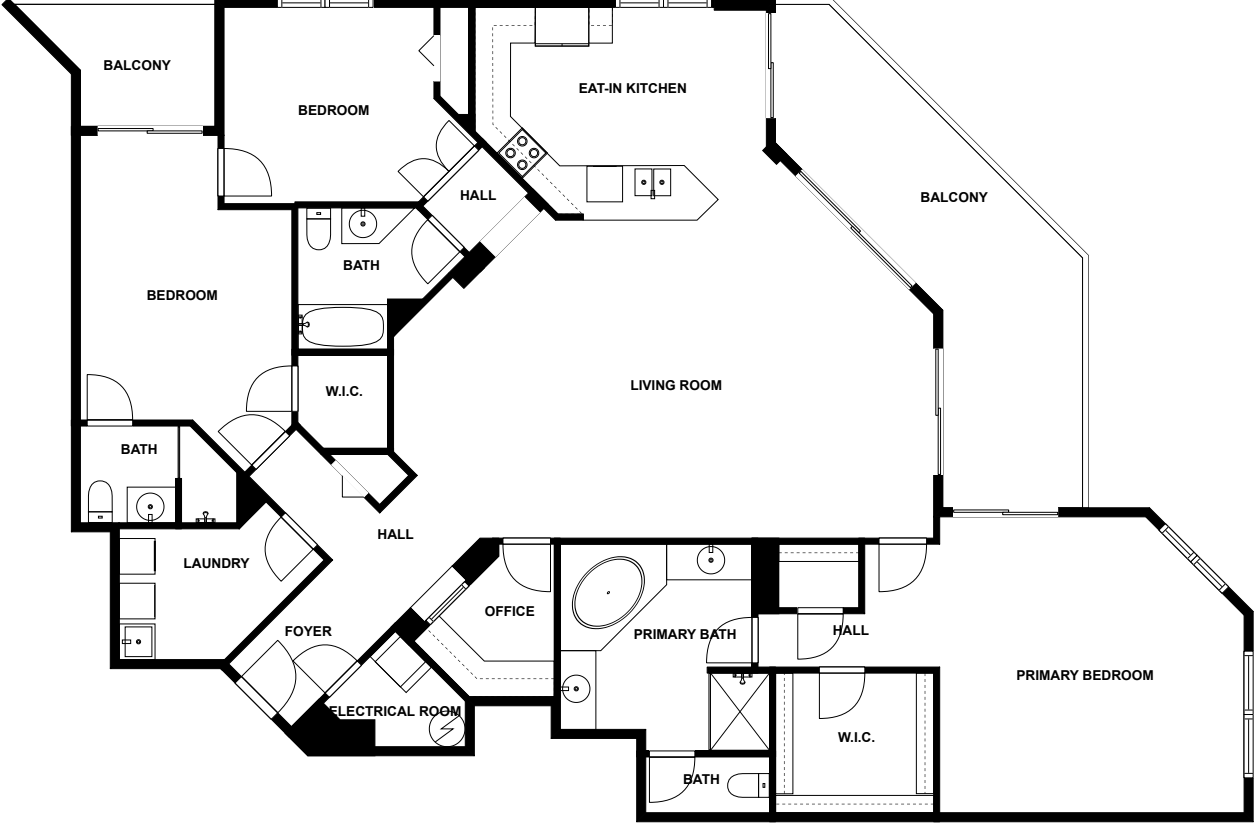

## Highlights

1 Kitchen

1 Living room

3 Bedroom

4 Bath

1 Office

23 Doors

9 Windows

# Floor plan

SIZES AND DIMENSIONS ARE APPROXIMATE, ACTUAL MAY VARY.

## Appendix 1: Data sheet

Closet - 2	Closet - WalkIn - 2	Bath - 4
Bath - Toilet - 1	Bath - Master - 1	Room - 1
Room - Electrical - 1	Office - 1	Hall - 3
Bedroom - 3	Bedroom - Master - 1	Outdoor - 2
Outdoor - Balcony - 2	Kitchen - 1	Kitchen - EatIn - 1
LivingRoom - 1	Utility - 1	Utility - Laundry - 1
Entry - 1	Entry - Foyer - 1	