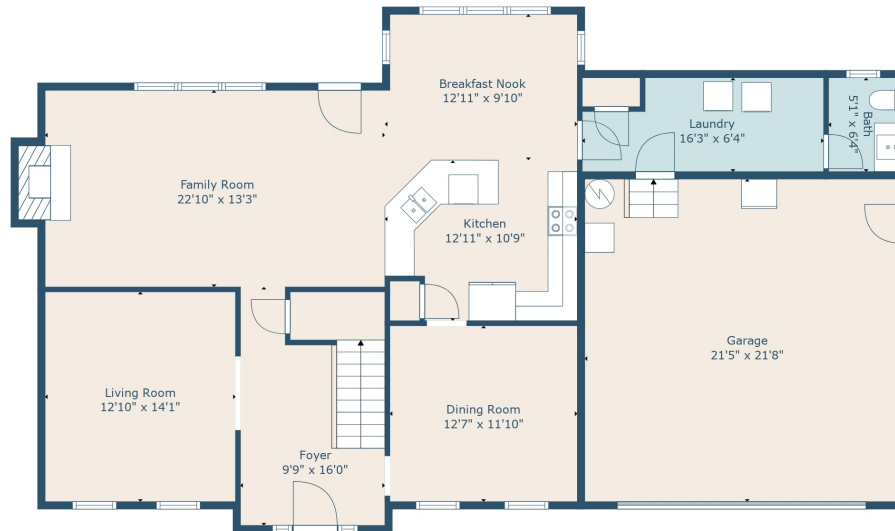

Floor 2

Floor 1

**TOTAL: 2658 sq. ft**  
 FLOOR 1: 1211 sq. ft, FLOOR 2: 1447 sq. ft  
 EXCLUDED AREAS: GARAGE: 465 sq. ft, FIREPLACE: 7 sq. ft, OPEN TO BELOW: 93 sq. ft

Measurements Are Calculated By Cubicasa Technology. Deemed Highly Reliable But Not Guaranteed.

**TOTAL: 2658 sq. ft**

FLOOR 1: 1211 sq. ft, FLOOR 2: 1447 sq. ft

EXCLUDED AREAS: GARAGE: 465 sq. ft, FIREPLACE: 7 sq. ft, OPEN TO BELOW: 93 sq. ft

Measurements Are Calculated By Cubicasa Technology. Deemed Highly Reliable But Not Guaranteed.