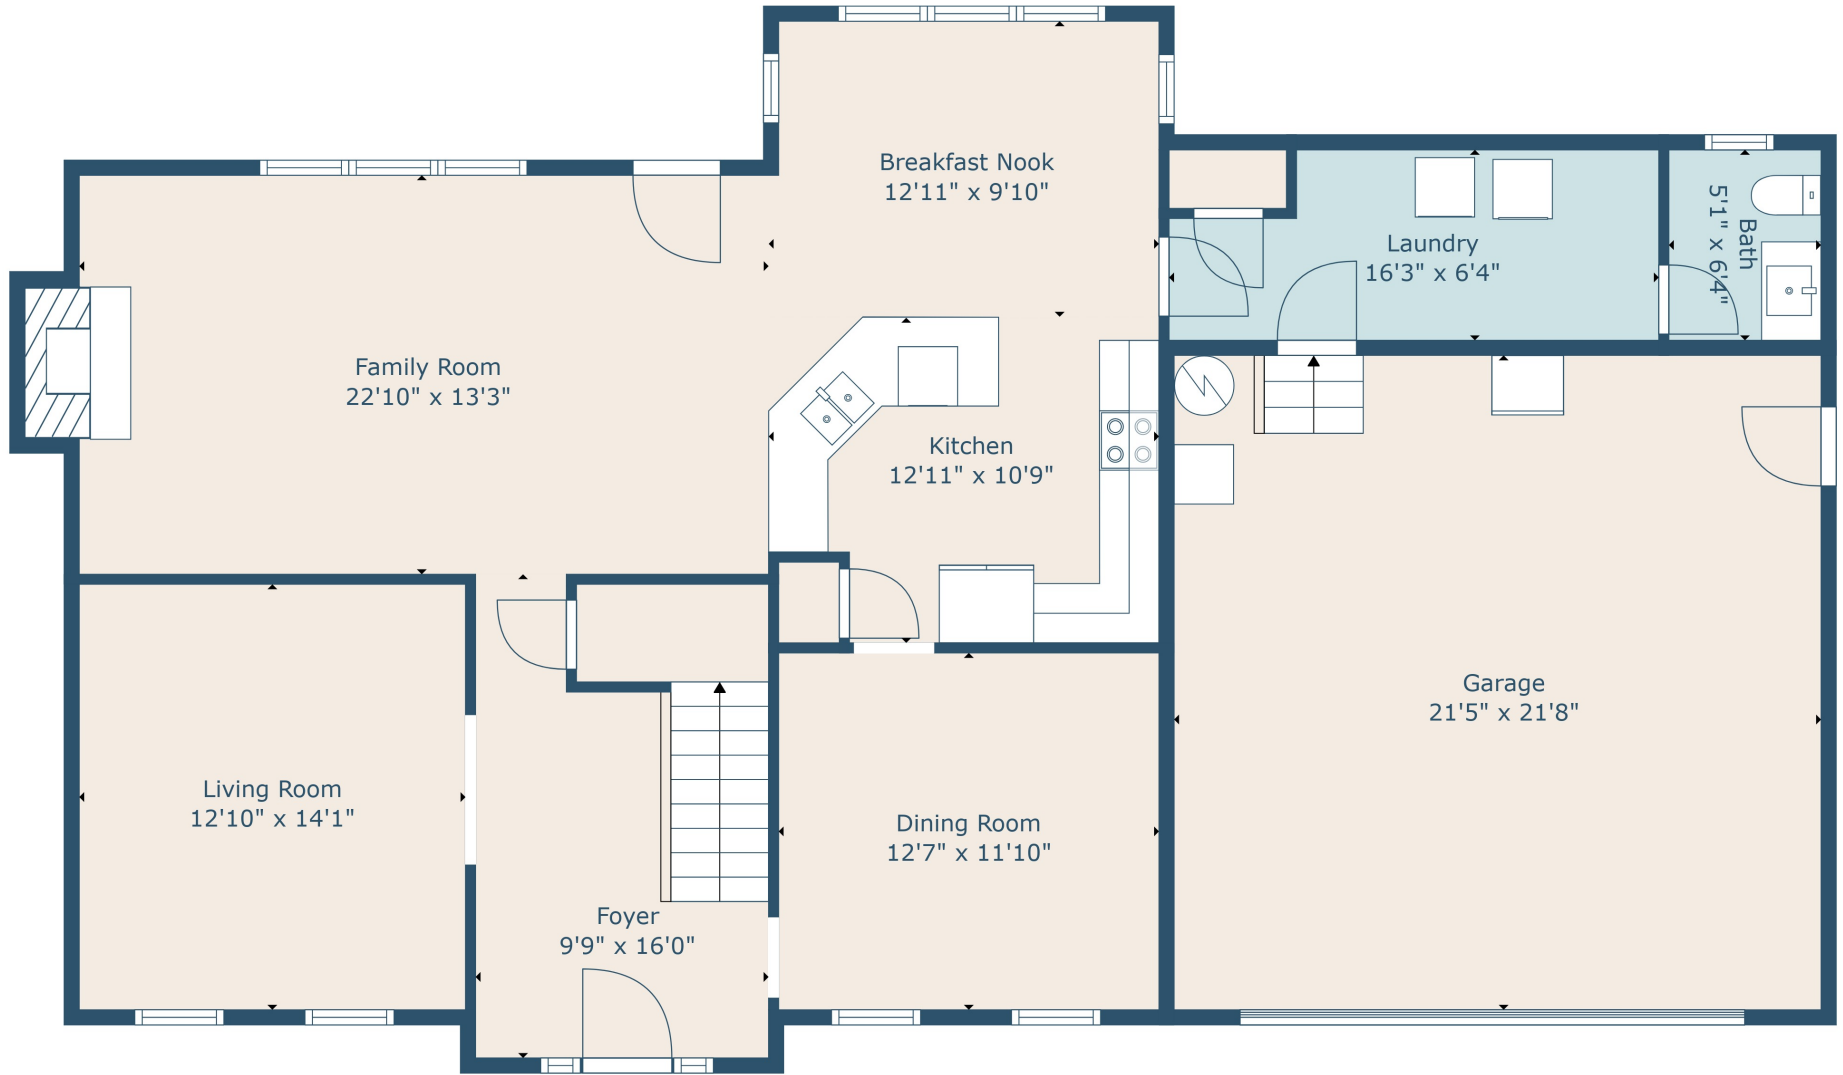

Floor 2

Floor 1

**TOTAL: 2658 sq. ft**  
 FLOOR 1: 1211 sq. ft, FLOOR 2: 1447 sq. ft  
 EXCLUDED AREAS: GARAGE: 465 sq. ft, FIREPLACE: 7 sq. ft, OPEN TO BELOW: 93 sq. ft

Measurements Are Calculated By Cubicasa Technology. Deemed Highly Reliable But Not Guaranteed.

**TOTAL: 2658 sq. ft**

FLOOR 1: 1211 sq. ft, FLOOR 2: 1447 sq. ft

EXCLUDED AREAS: GARAGE: 465 sq. ft, FIREPLACE: 7 sq. ft, OPEN TO BELOW: 93 sq. ft

Measurements Are Calculated By Cubicasa Technology. Deemed Highly Reliable But Not Guaranteed.