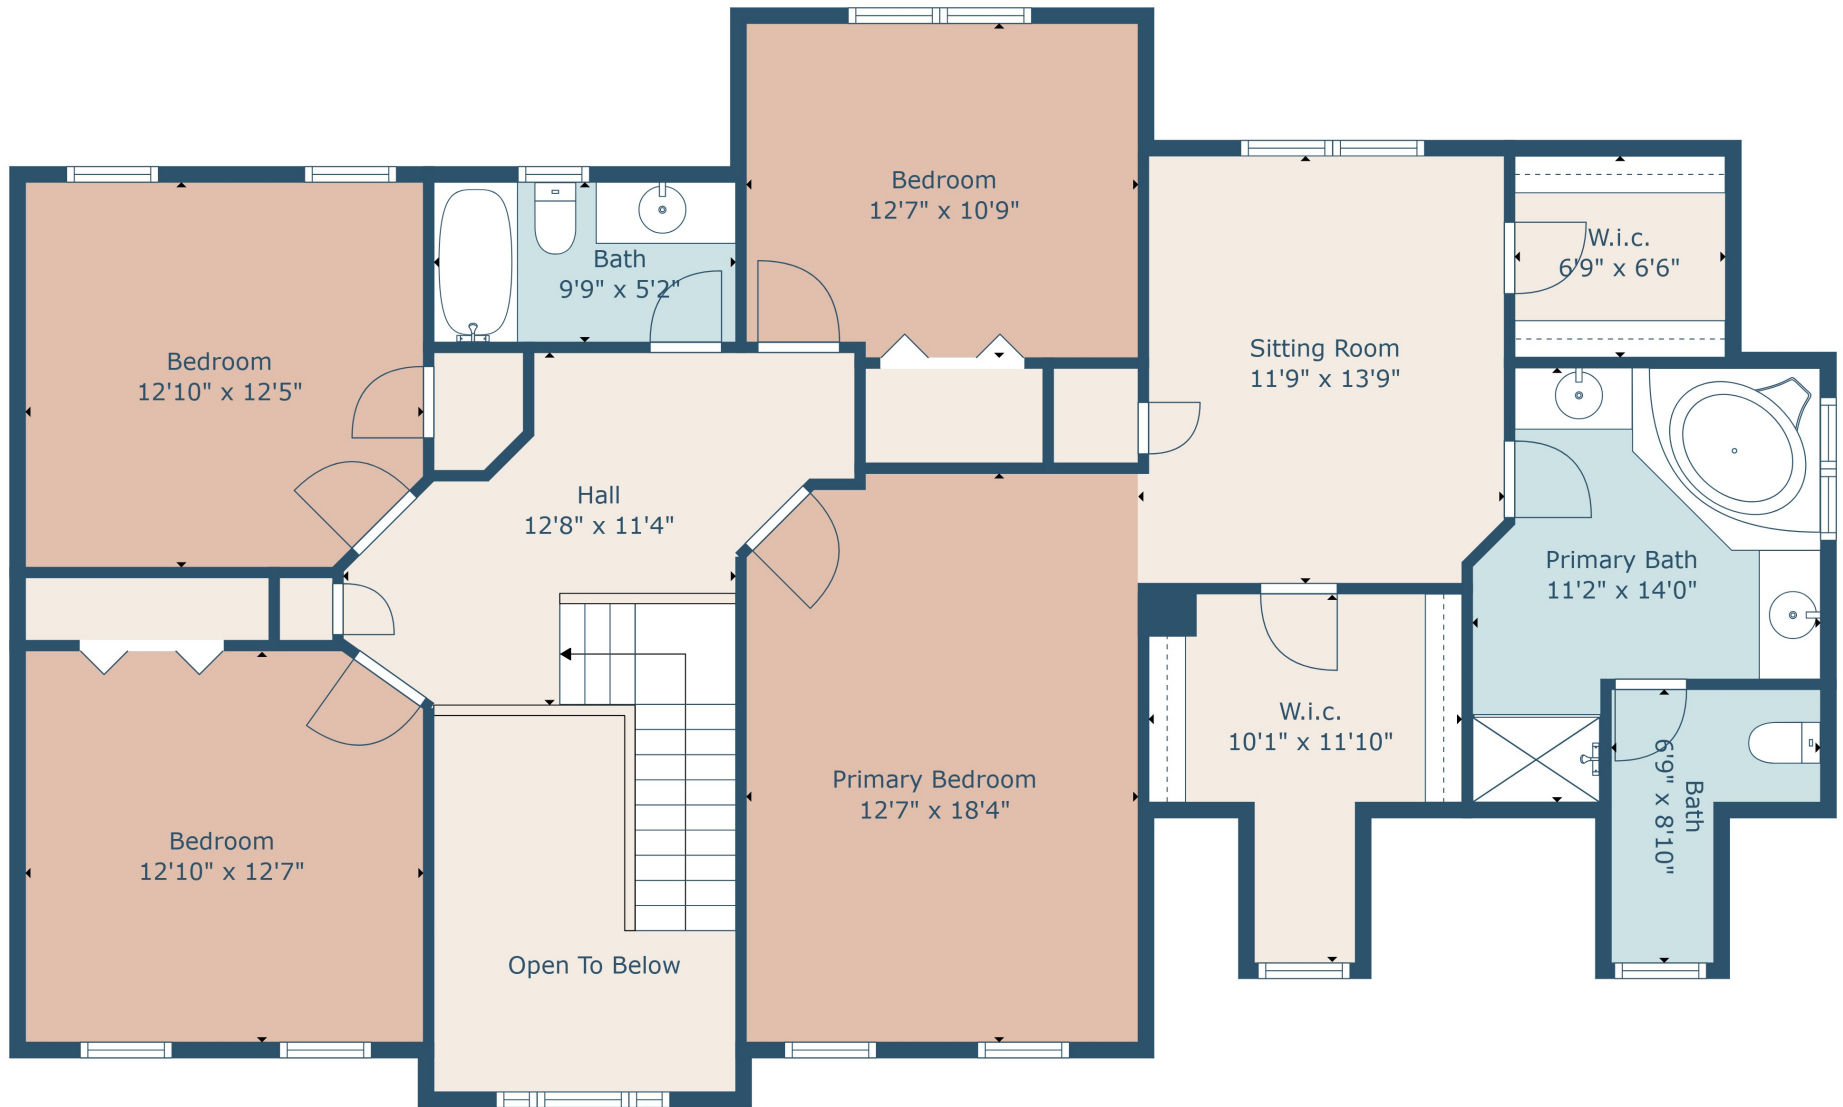

Floor 2

Floor 1

**TOTAL: 2658 sq. ft**  
 FLOOR 1: 1211 sq. ft, FLOOR 2: 1447 sq. ft  
 EXCLUDED AREAS: GARAGE: 465 sq. ft, FIREPLACE: 7 sq. ft, OPEN TO BELOW: 93 sq. ft

Measurements Are Calculated By Cubicasa Technology. Deemed Highly Reliable But Not Guaranteed.

**TOTAL: 2658 sq. ft**

FLOOR 1: 1211 sq. ft, FLOOR 2: 1447 sq. ft

EXCLUDED AREAS: GARAGE: 465 sq. ft, FIREPLACE: 7 sq. ft, OPEN TO BELOW: 93 sq. ft

Measurements Are Calculated By Cubicasa Technology. Deemed Highly Reliable But Not Guaranteed.