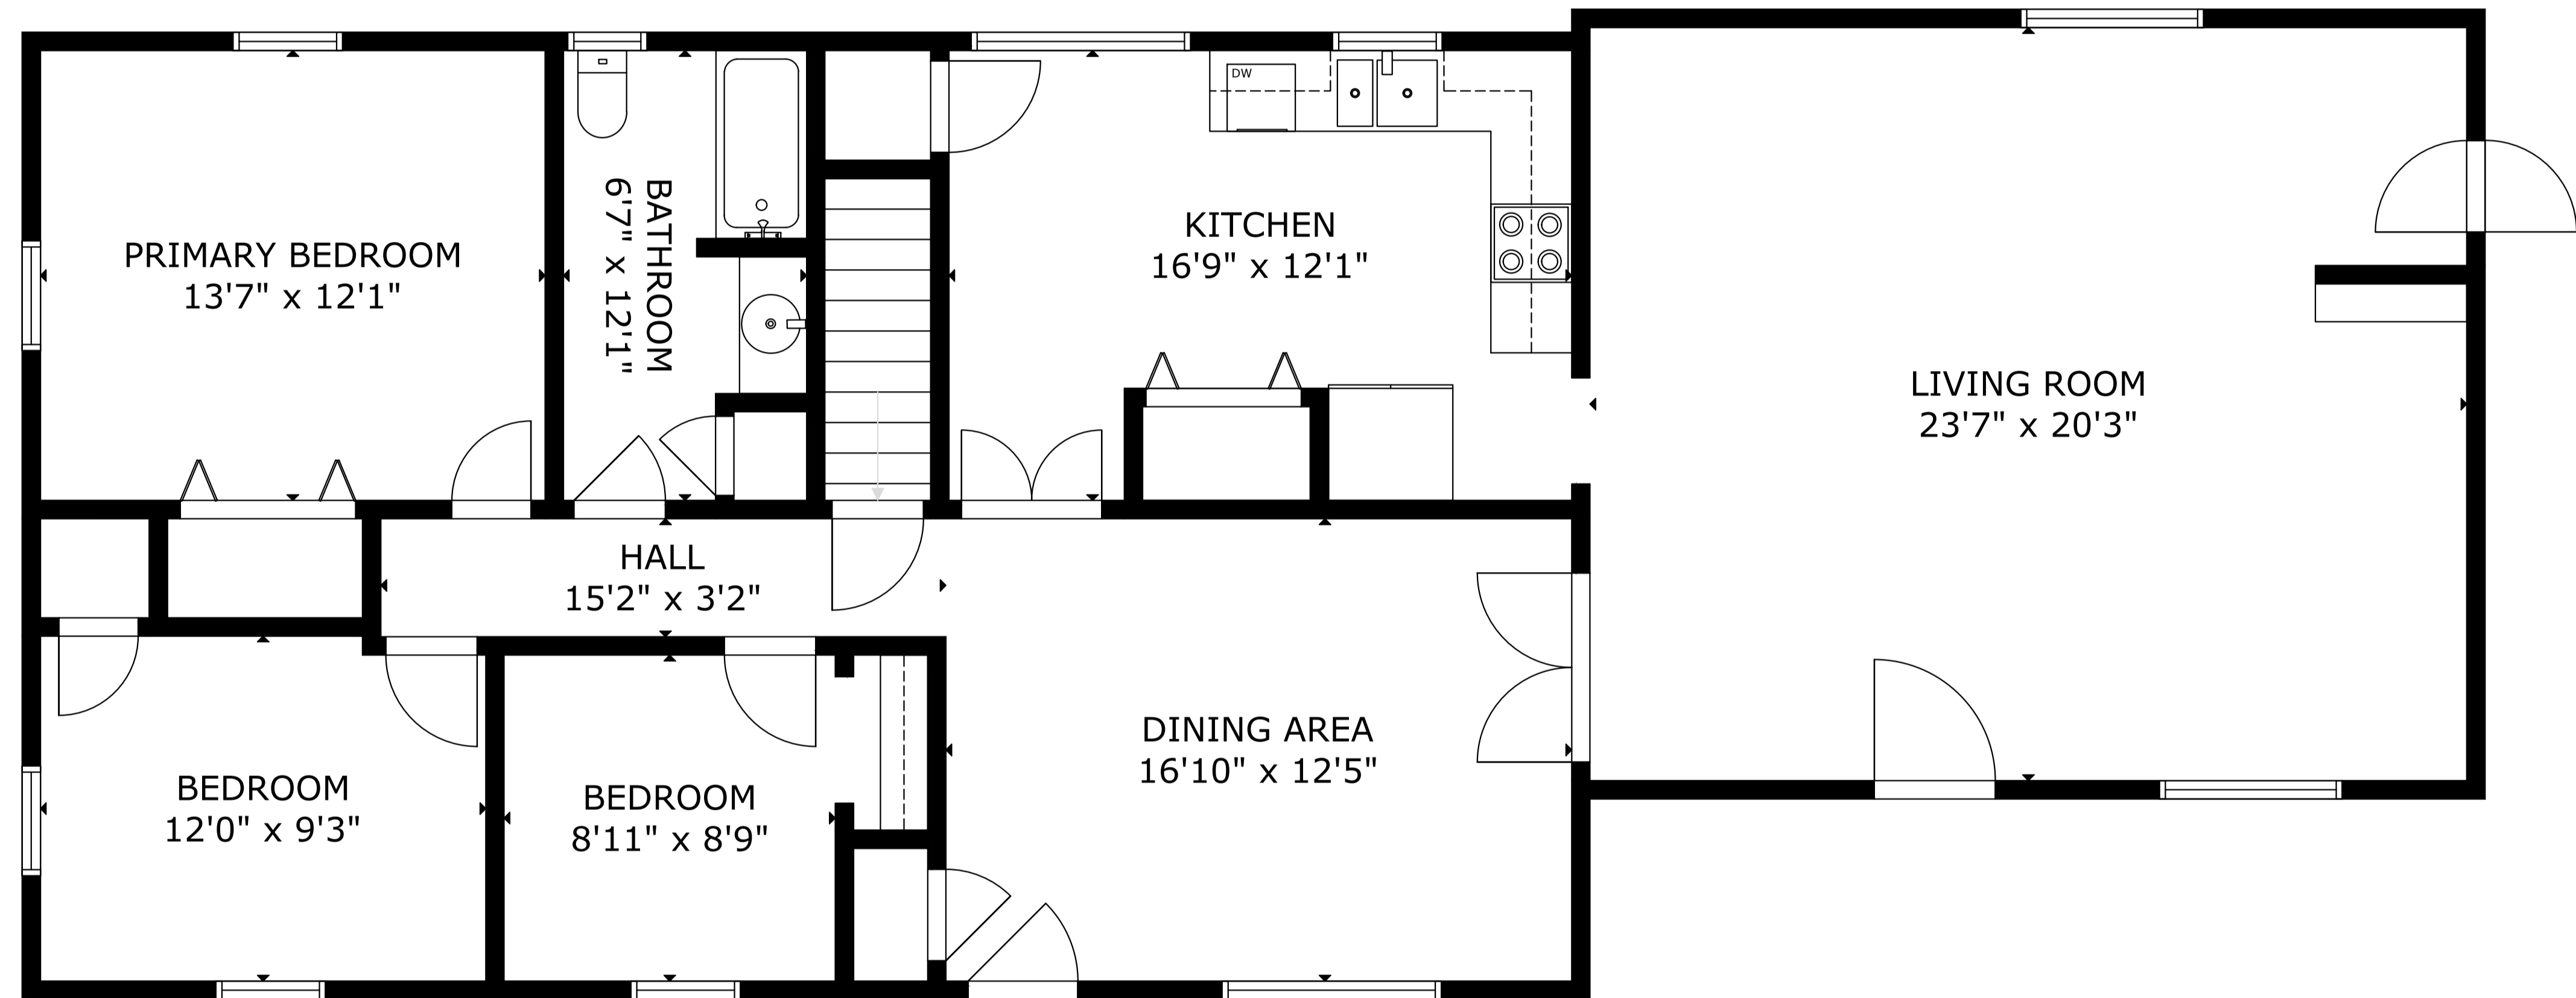

FLOOR 1

FLOOR 2

GROSS INTERNAL AREA
 TOTAL: 2495 sq.ft
 FLOOR 1: 977 sq.ft, FLOOR 2: 1518 sq.ft
 SIZE AND DIMENSIONS ARE APPROXIMATE, ACTUAL MAY VARY