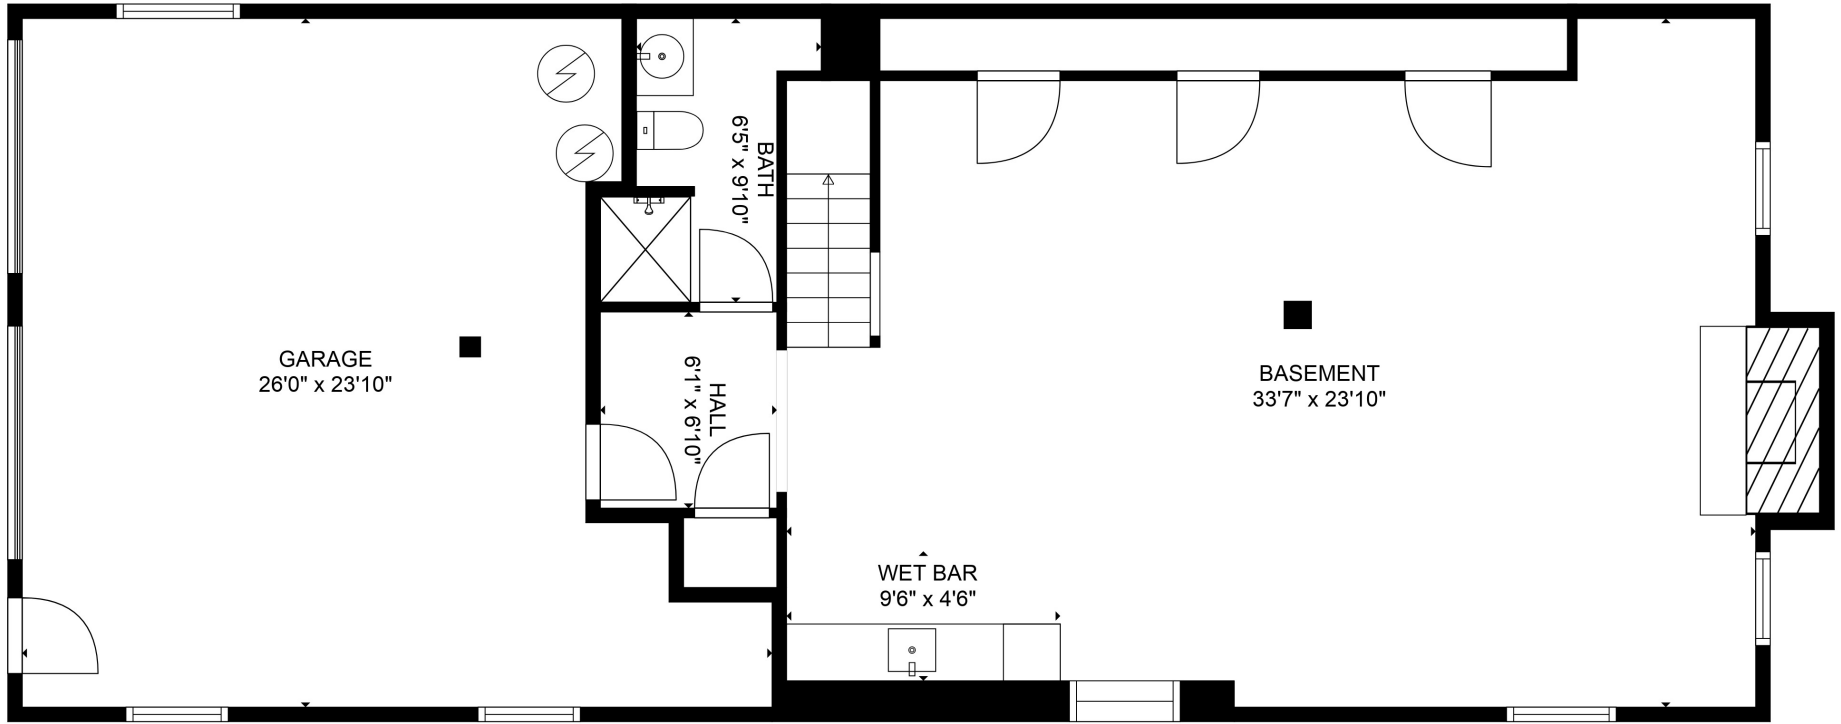

FLOOR 2

FLOOR 1

**TOTAL: 2948 sq. ft**  
 Below Ground: 901 sq. ft, FLOOR 2: 2047 sq. ft  
 EXCLUDED AREAS: GARAGE: 504 sq. ft, FIREPLACE: 11 sq. ft  
 SIZES AND DIMENSIONS ARE APPROXIMATE, ACTUAL MAY VARY.

**TOTAL: 2948 sq. ft**

Below Ground: 901 sq. ft, FLOOR 2: 2047 sq. ft

EXCLUDED AREAS: GARAGE: 504 sq. ft, FIREPLACE: 11 sq. ft

SIZES AND DIMENSIONS ARE APPROXIMATE, ACTUAL MAY VARY.

**TOTAL: 2948 sq. ft**  
Below Ground: 901 sq. ft, FLOOR 2: 2047 sq. ft  
EXCLUDED AREAS: GARAGE: 504 sq. ft, FIREPLACE: 11 sq. ft  
SIZES AND DIMENSIONS ARE APPROXIMATE, ACTUAL MAY VARY.