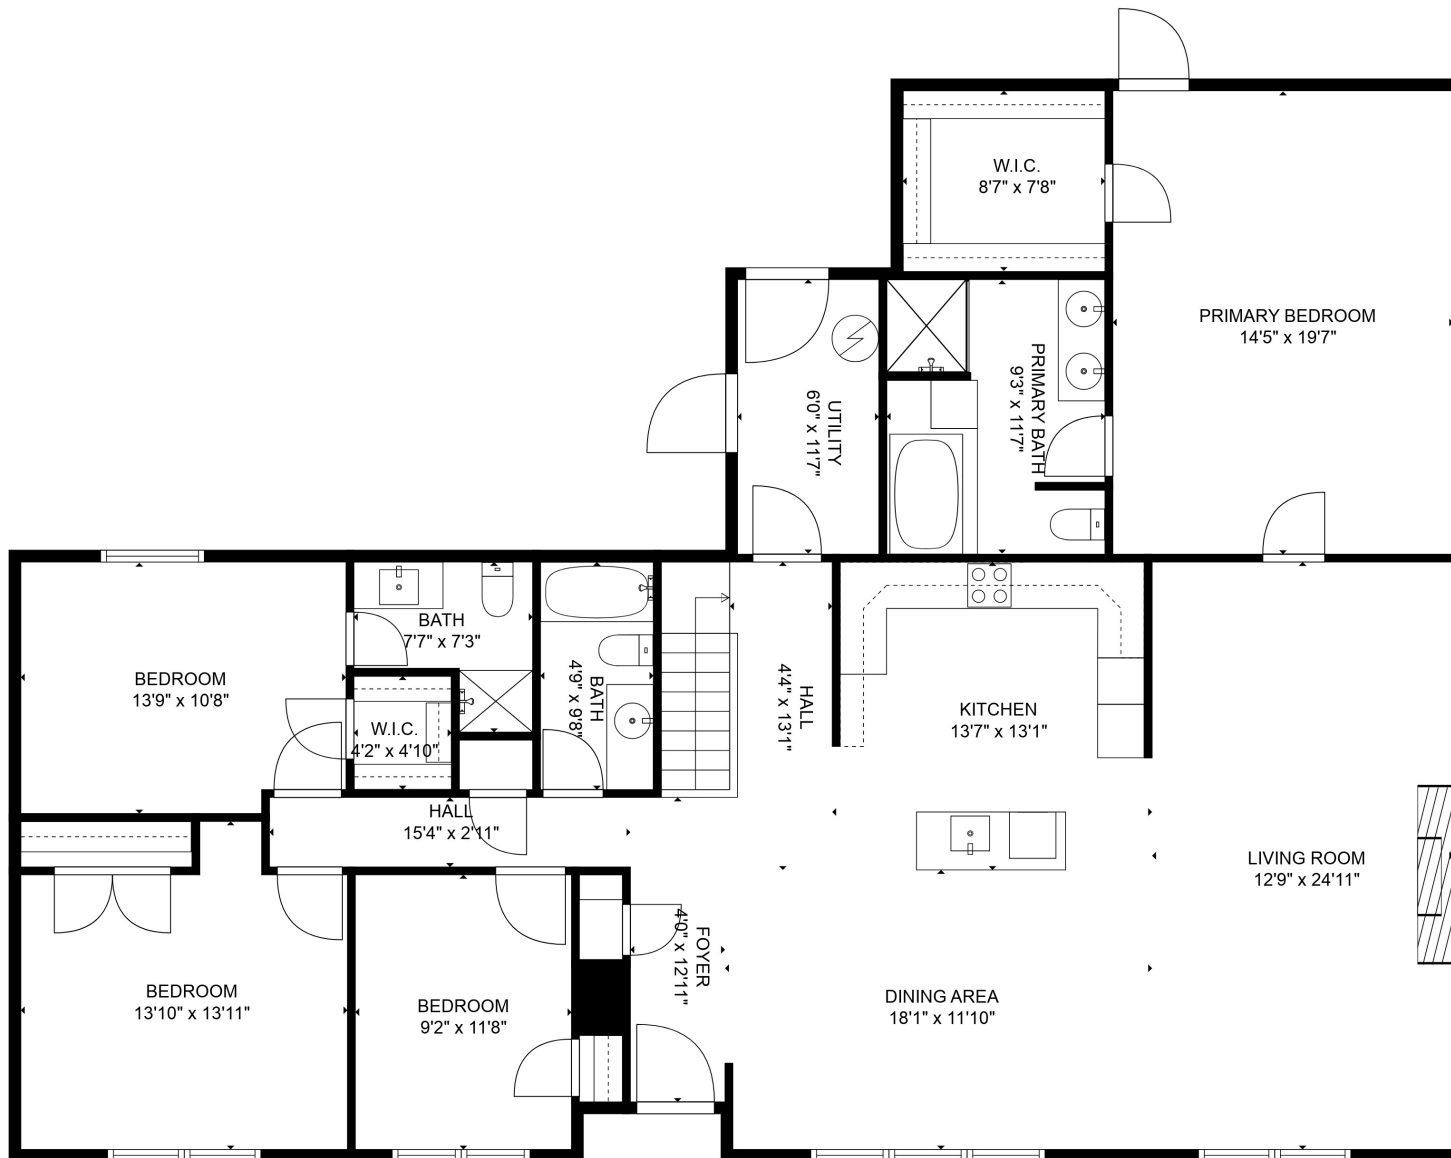

FLOOR 2

FLOOR 1

**TOTAL: 2948 sq. ft**  
 Below Ground: 901 sq. ft, FLOOR 2: 2047 sq. ft  
 EXCLUDED AREAS: GARAGE: 504 sq. ft, FIREPLACE: 11 sq. ft  
 SIZES AND DIMENSIONS ARE APPROXIMATE, ACTUAL MAY VARY.

**TOTAL: 2948 sq. ft**

Below Ground: 901 sq. ft, FLOOR 2: 2047 sq. ft

EXCLUDED AREAS: GARAGE: 504 sq. ft, FIREPLACE: 11 sq. ft

SIZES AND DIMENSIONS ARE APPROXIMATE, ACTUAL MAY VARY.

**TOTAL: 2948 sq. ft**  
Below Ground: 901 sq. ft, FLOOR 2: 2047 sq. ft  
EXCLUDED AREAS: GARAGE: 504 sq. ft, FIREPLACE: 11 sq. ft  
SIZES AND DIMENSIONS ARE APPROXIMATE, ACTUAL MAY VARY.