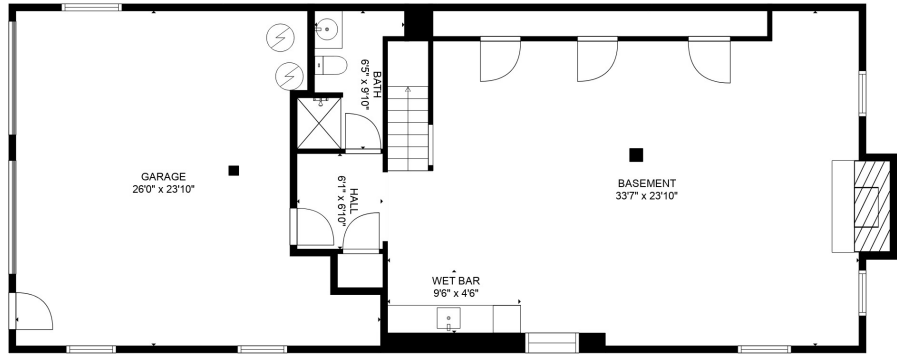

FLOOR 2

FLOOR 1

**TOTAL: 2948 sq. ft**  
 Below Ground: 901 sq. ft, FLOOR 2: 2047 sq. ft  
 EXCLUDED AREAS: GARAGE: 504 sq. ft, FIREPLACE: 11 sq. ft  
 SIZES AND DIMENSIONS ARE APPROXIMATE, ACTUAL MAY VARY.

**TOTAL: 2948 sq. ft**

Below Ground: 901 sq. ft, FLOOR 2: 2047 sq. ft

EXCLUDED AREAS: GARAGE: 504 sq. ft, FIREPLACE: 11 sq. ft

SIZES AND DIMENSIONS ARE APPROXIMATE, ACTUAL MAY VARY.

**TOTAL: 2948 sq. ft**  
Below Ground: 901 sq. ft, FLOOR 2: 2047 sq. ft  
EXCLUDED AREAS: GARAGE: 504 sq. ft, FIREPLACE: 11 sq. ft  
SIZES AND DIMENSIONS ARE APPROXIMATE, ACTUAL MAY VARY.