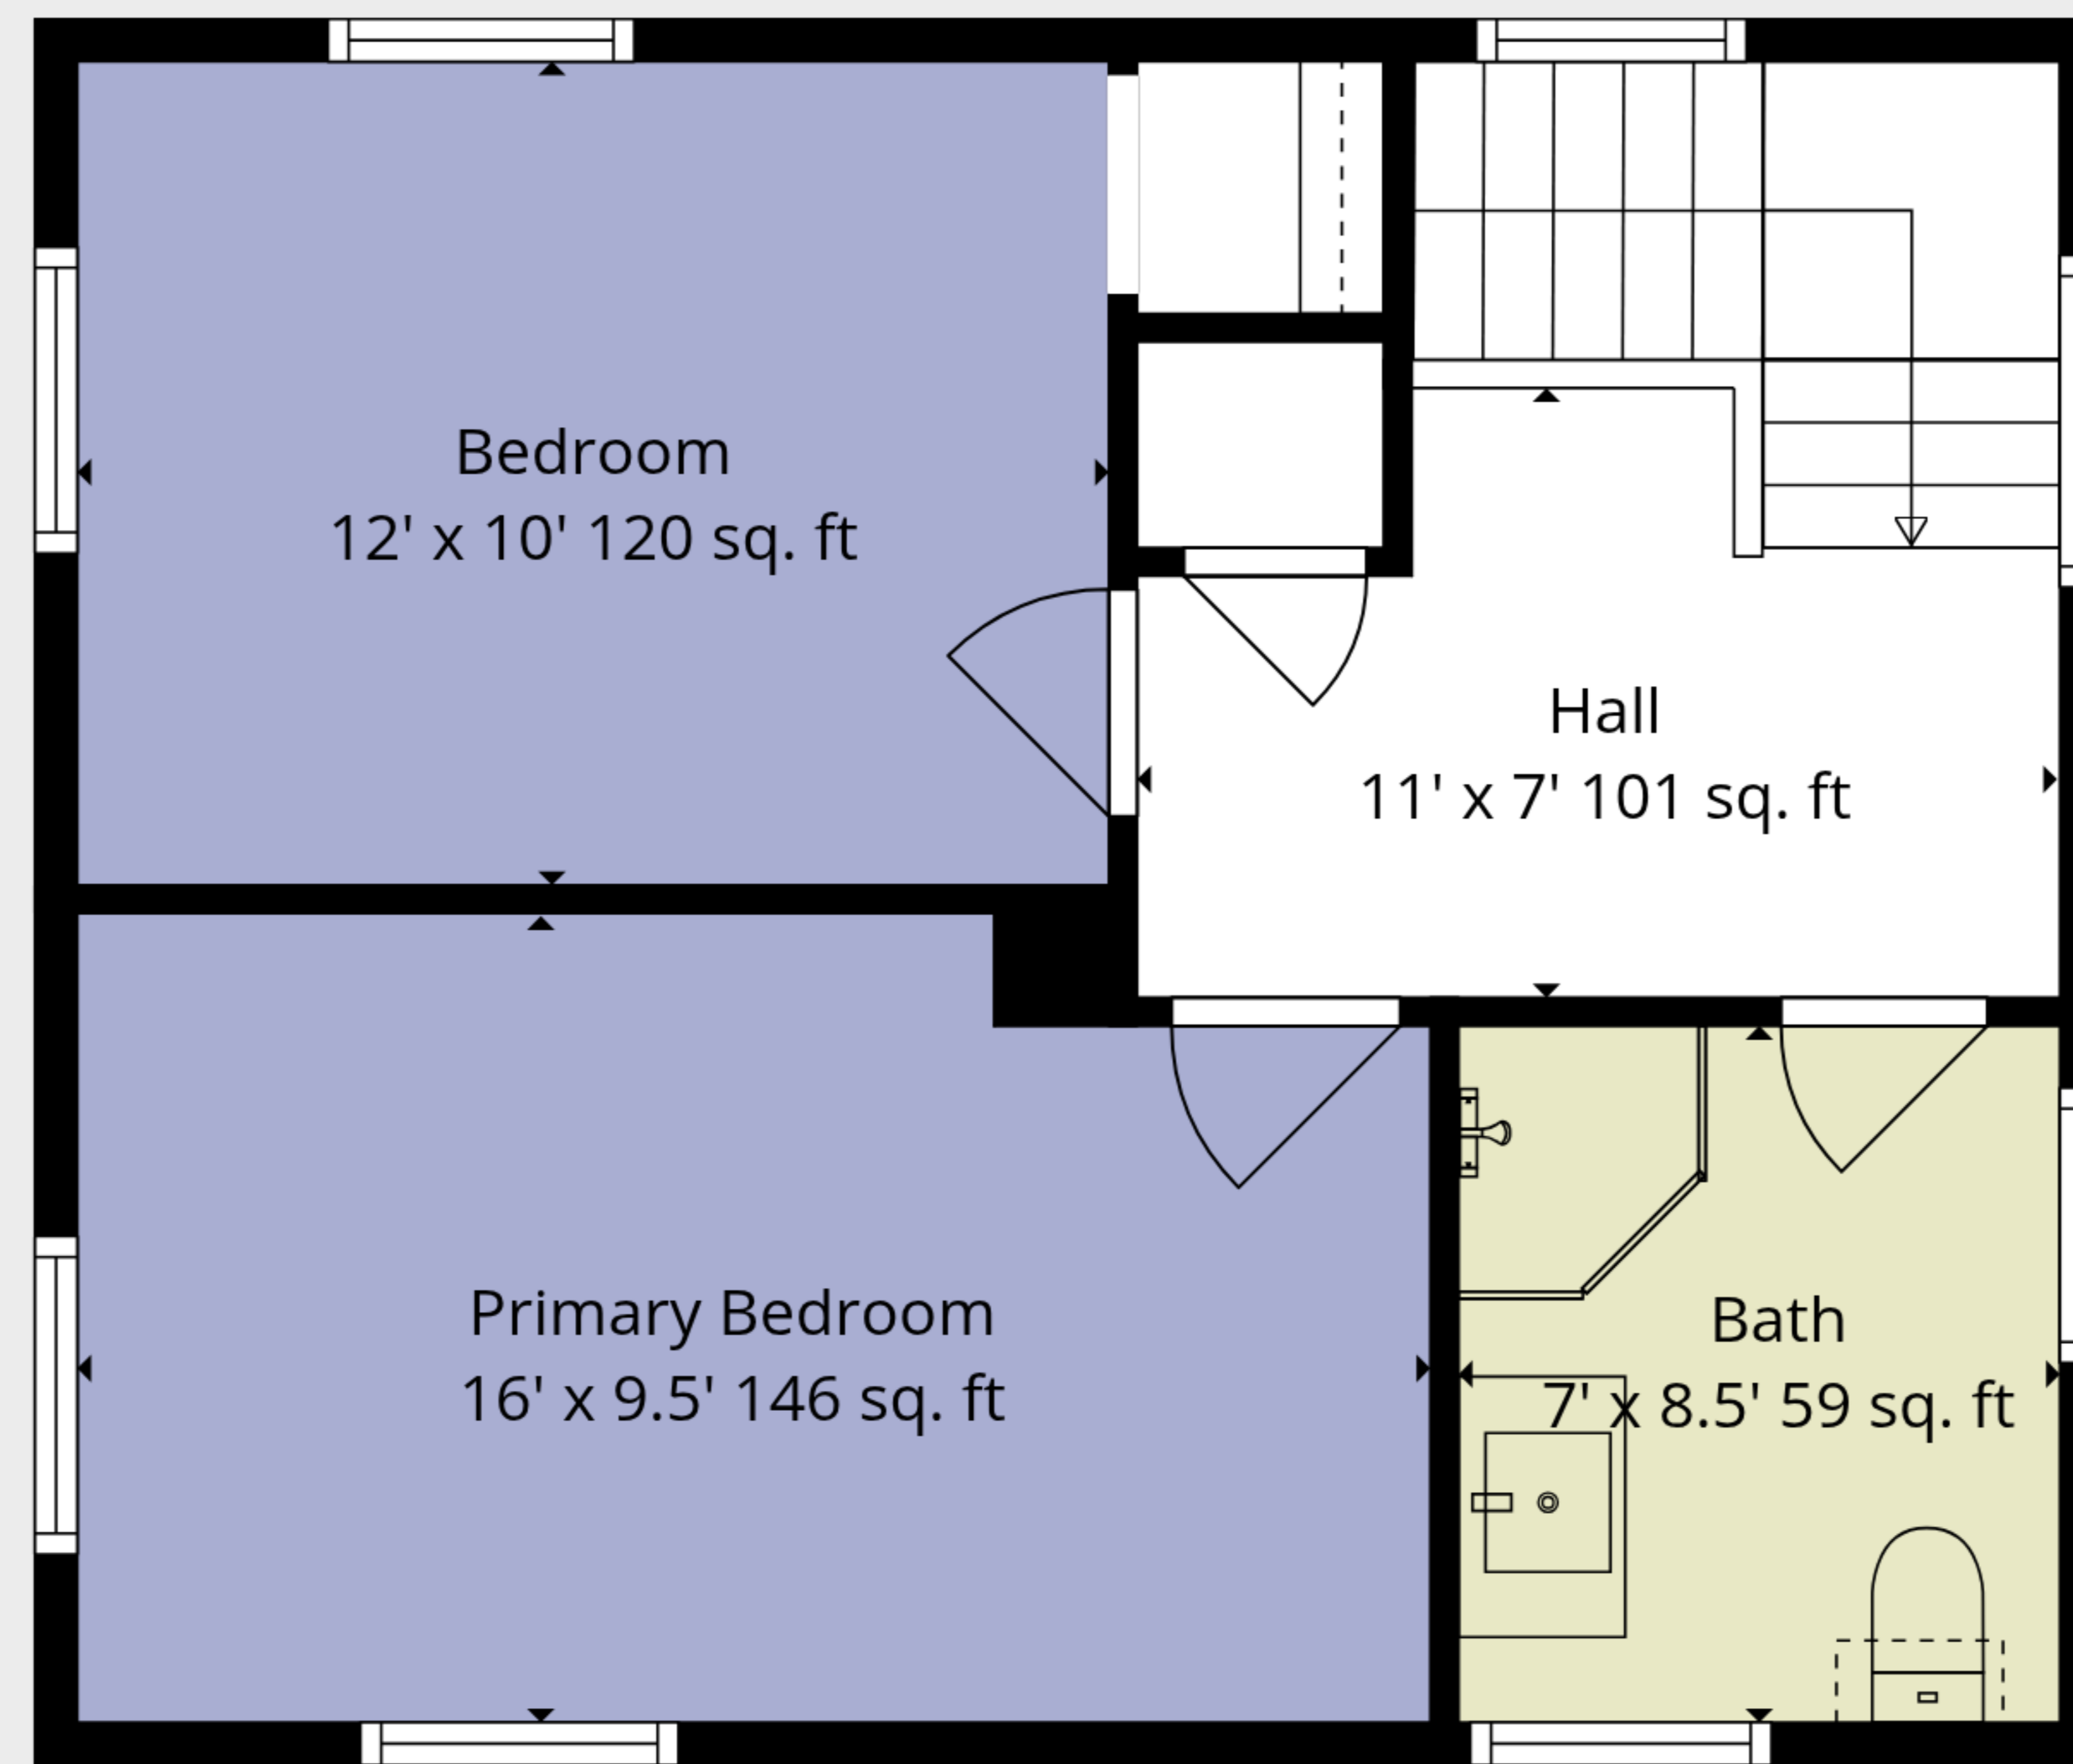

TOTAL: 1093 sq. ft

1st floor: 633 sq. ft, 2nd floor: 460 sq. ft

EXCLUDED AREAS: WALLS: 97 sq. ft

Bedroom
12' x 10' 120 sq. ft

Hall
11' x 7' 101 sq. ft

Primary Bedroom
16' x 9.5' 146 sq. ft

Bath
7' x 8.5' 59 sq. ft

TOTAL: 1093 sq. ft

1st floor: 633 sq. ft, 2nd floor: 460 sq. ft

EXCLUDED AREAS: WALLS: 97 sq. ft

2nd Floor

1st Floor

TOTAL: 1093 sq. ft
 1st floor: 633 sq. ft, 2nd floor: 460 sq. ft
 EXCLUDED AREAS: WALLS: 97 sq. ft