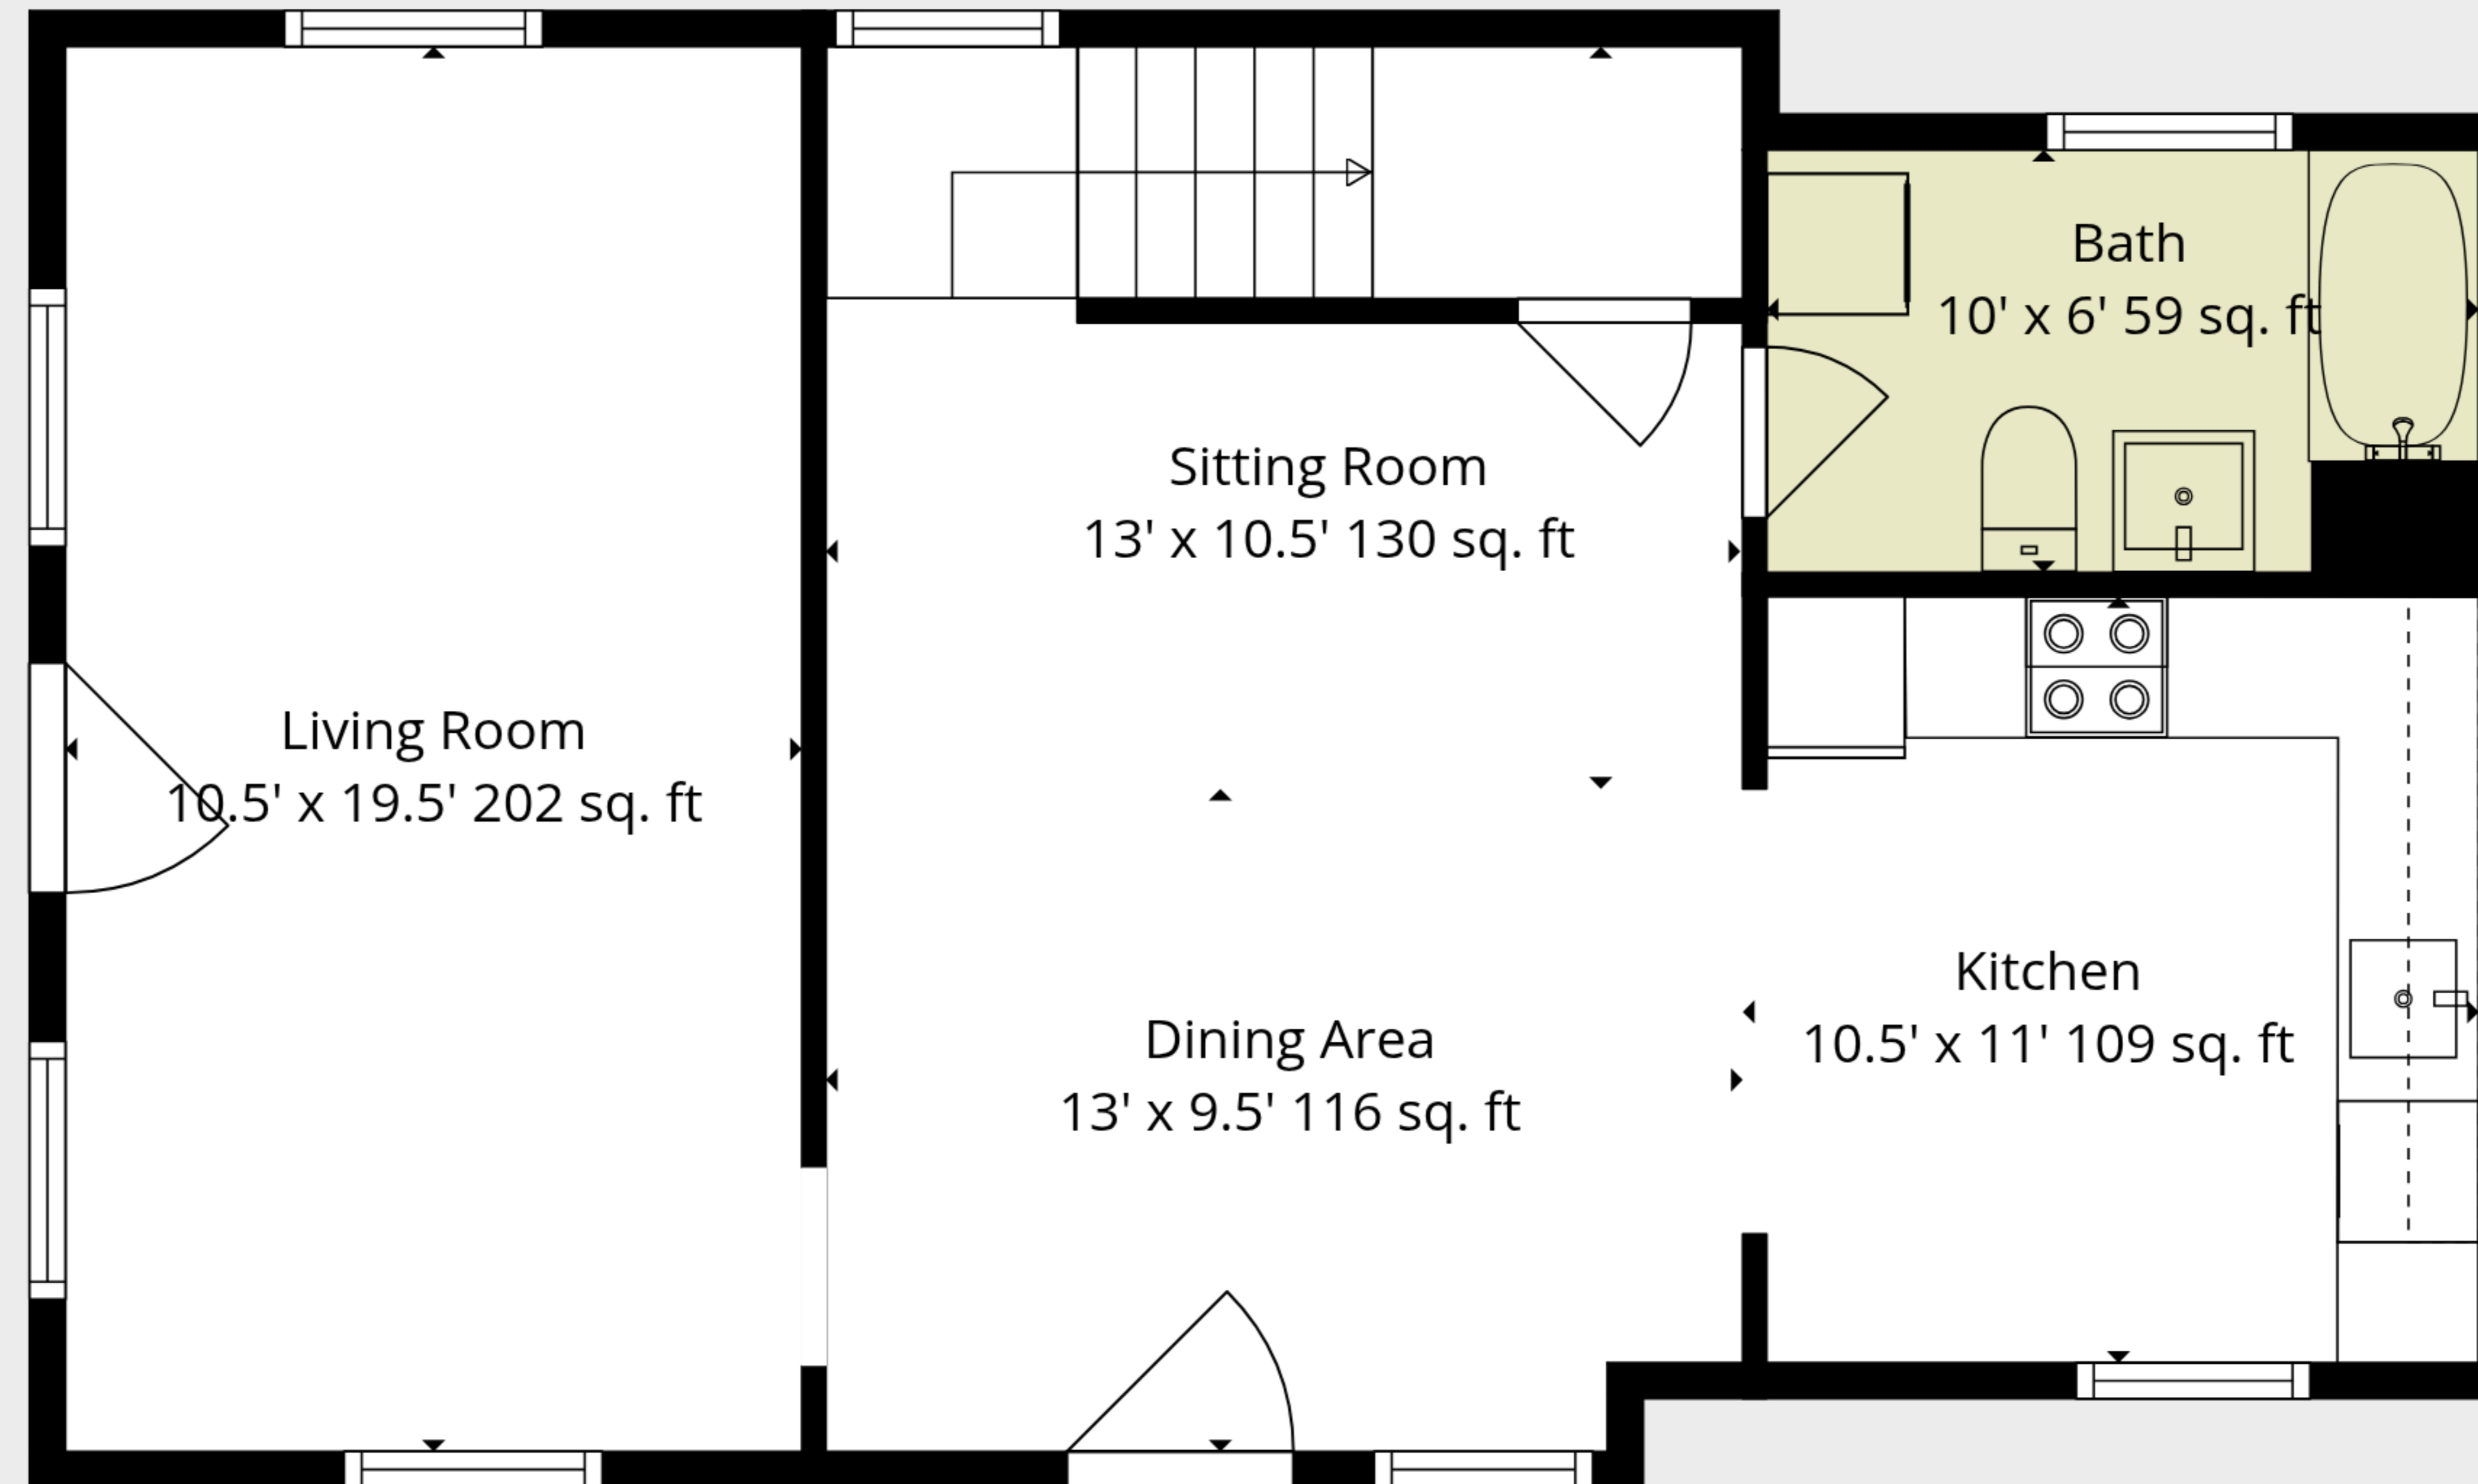

TOTAL: 1093 sq. ft

1st floor: 633 sq. ft, 2nd floor: 460 sq. ft

EXCLUDED AREAS: WALLS: 97 sq. ft

Bedroom
12' x 10' 120 sq. ft

Hall
11' x 7' 101 sq. ft

Primary Bedroom
16' x 9.5' 146 sq. ft

Bath
7' x 8.5' 59 sq. ft

TOTAL: 1093 sq. ft

1st floor: 633 sq. ft, 2nd floor: 460 sq. ft

EXCLUDED AREAS: WALLS: 97 sq. ft

2nd Floor

1st Floor

TOTAL: 1093 sq. ft
 1st floor: 633 sq. ft, 2nd floor: 460 sq. ft
 EXCLUDED AREAS: WALLS: 97 sq. ft