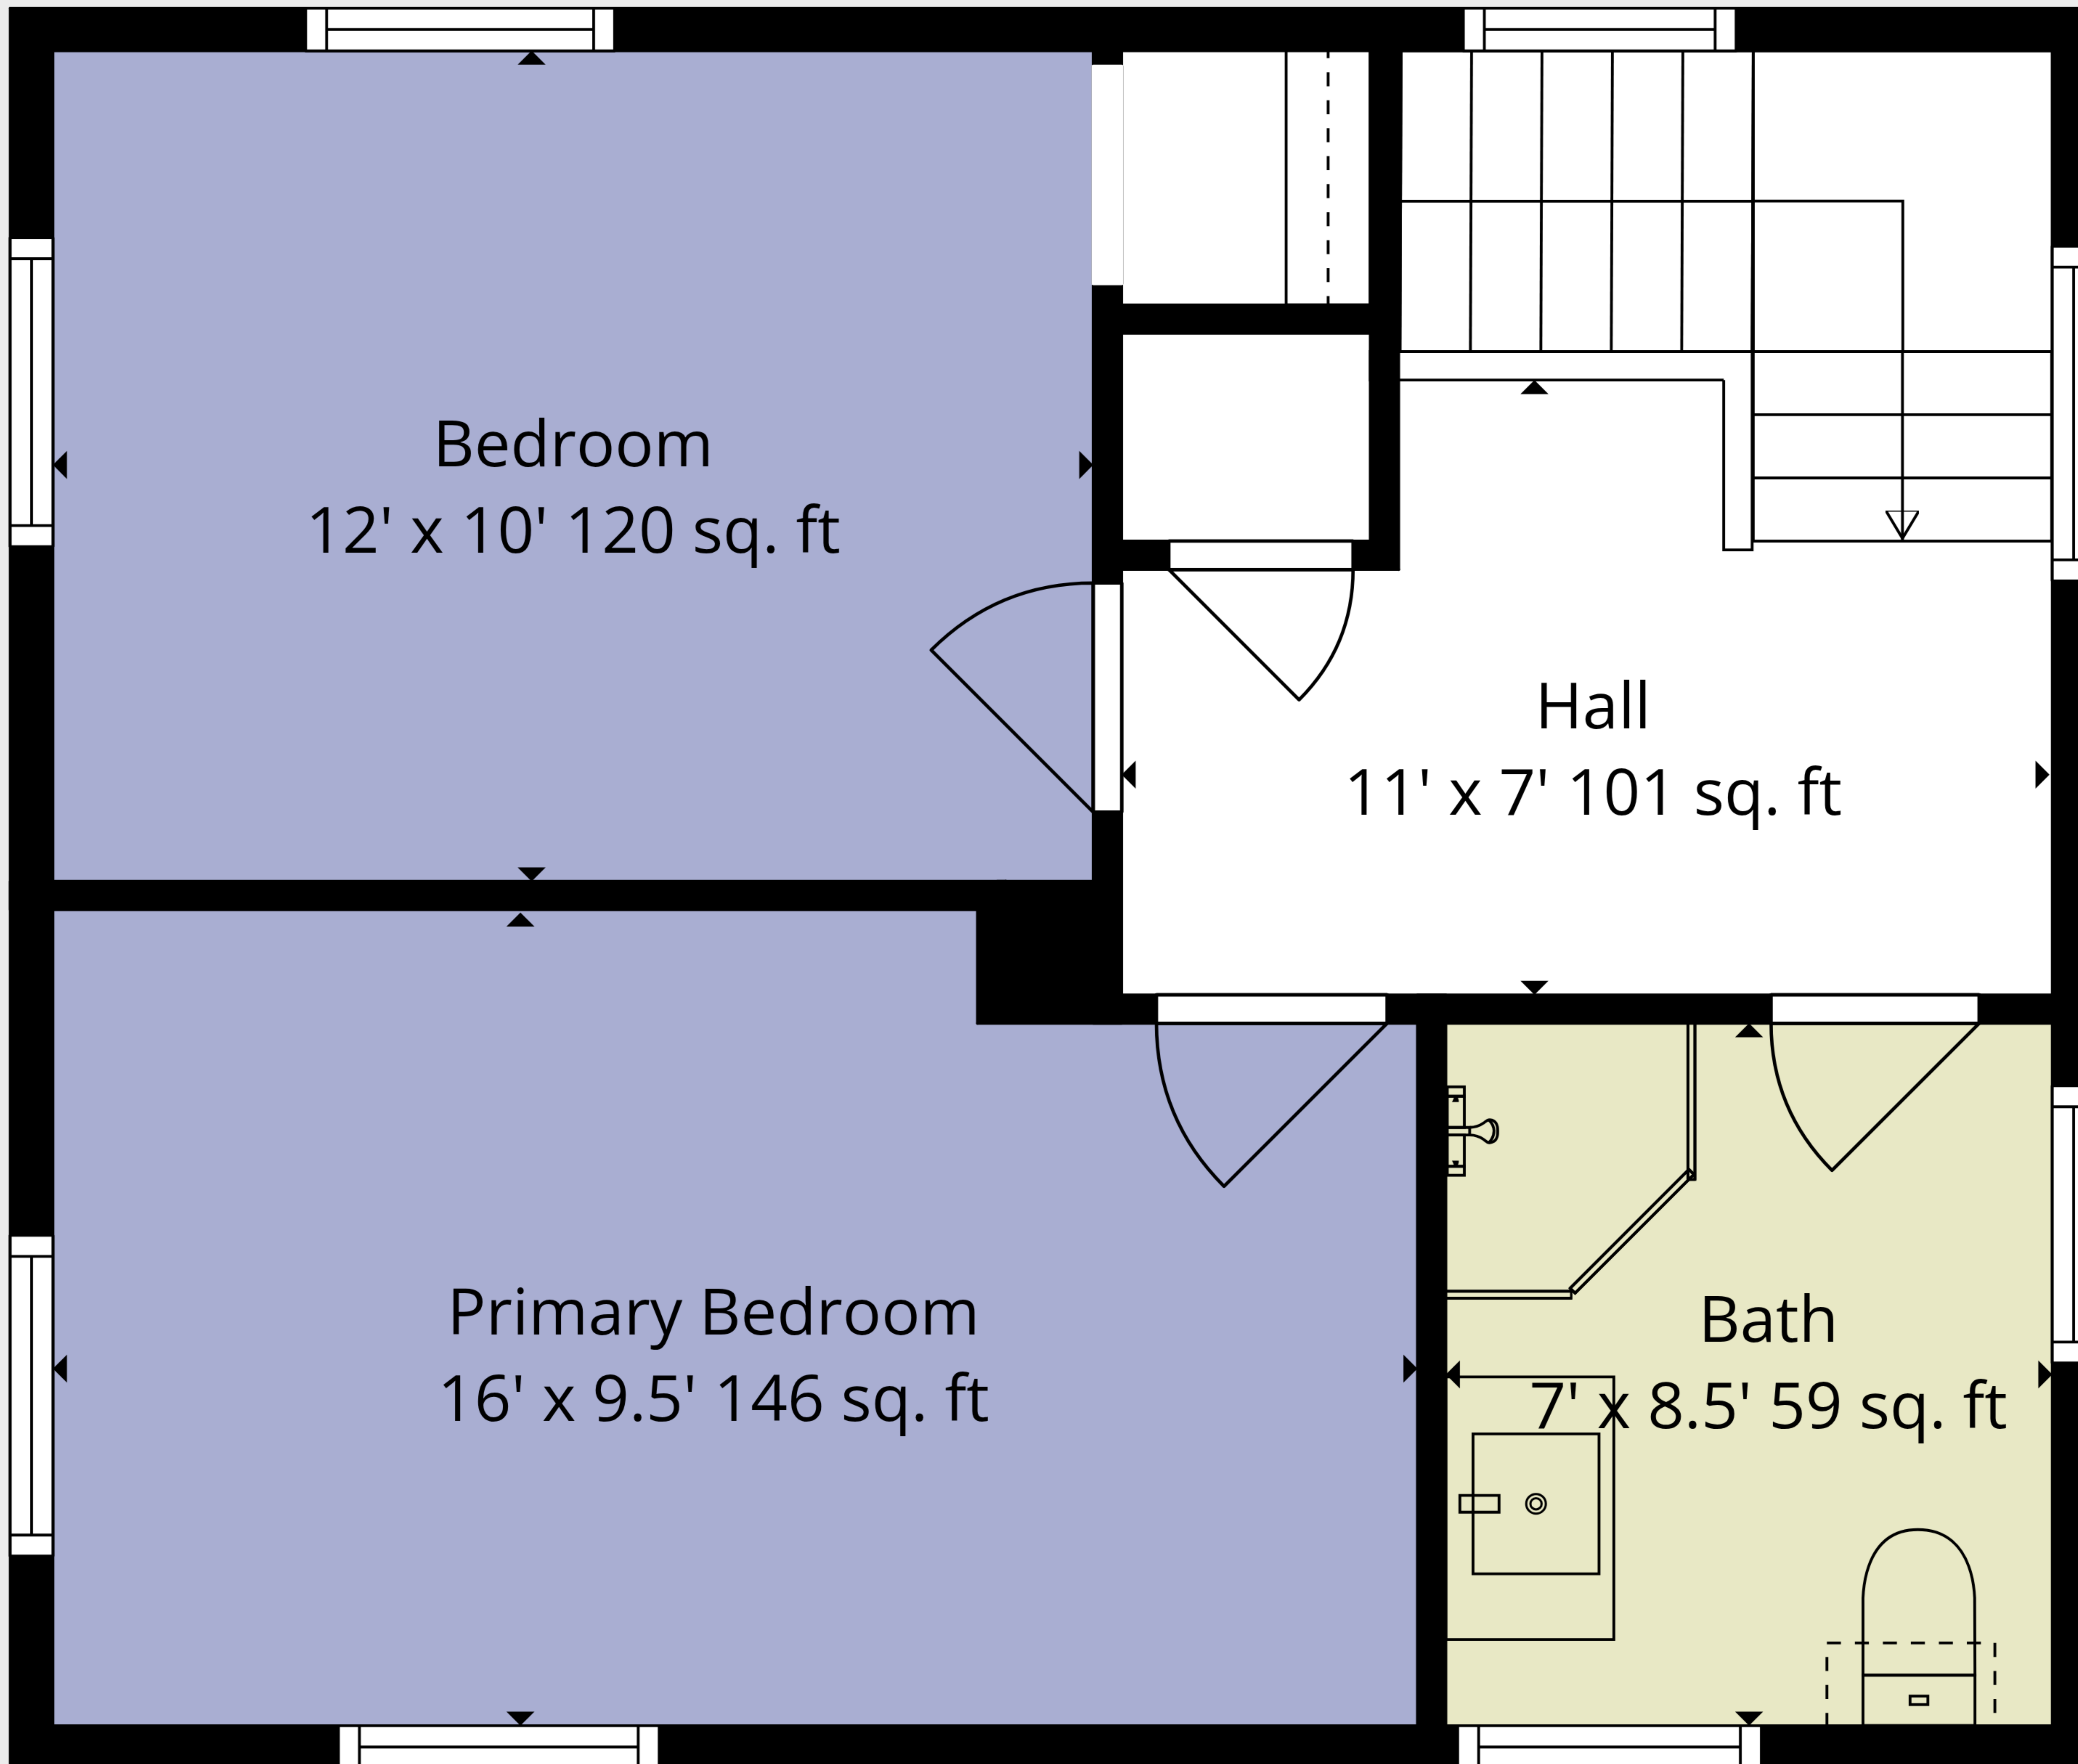

TOTAL: 1093 sq. ft

1st floor: 633 sq. ft, 2nd floor: 460 sq. ft

EXCLUDED AREAS: WALLS: 97 sq. ft

Bedroom
12' x 10' 120 sq. ft

Hall
11' x 7' 101 sq. ft

Primary Bedroom
16' x 9.5' 146 sq. ft

Bath
7' x 8.5' 59 sq. ft

TOTAL: 1093 sq. ft

1st floor: 633 sq. ft, 2nd floor: 460 sq. ft

EXCLUDED AREAS: WALLS: 97 sq. ft

2nd Floor

1st Floor

TOTAL: 1093 sq. ft
 1st floor: 633 sq. ft, 2nd floor: 460 sq. ft
 EXCLUDED AREAS: WALLS: 97 sq. ft