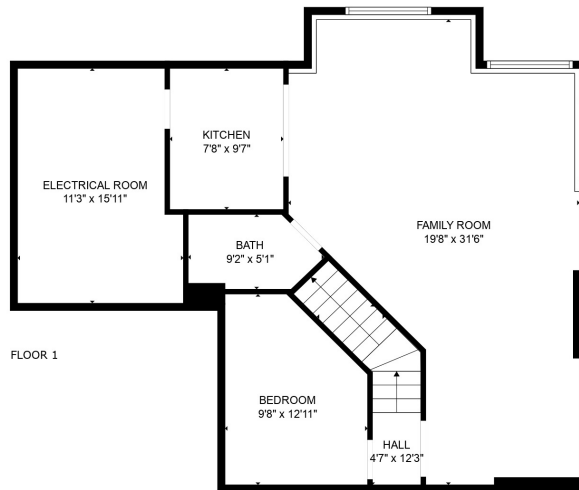

FLOOR 2

FLOOR 3

FLOOR 1

Total scanned area: 4163 sq. ft

Total scanned area: 4163 sq. ft

MEASUREMENTS ARE CALCULATED BY CUBICASA TECHNOLOGY. DEEMED HIGHLY RELIABLE BUT NOT GUARANTEED.

Total scanned area: 4163 sq. ft

MEASUREMENTS ARE CALCULATED BY CUBICASA TECHNOLOGY. DEEMED HIGHLY RELIABLE BUT NOT GUARANTEED.

Total scanned area: 4163 sq. ft

MEASUREMENTS ARE CALCULATED BY CUBICASA TECHNOLOGY. DEEMED HIGHLY RELIABLE BUT NOT GUARANTEED.