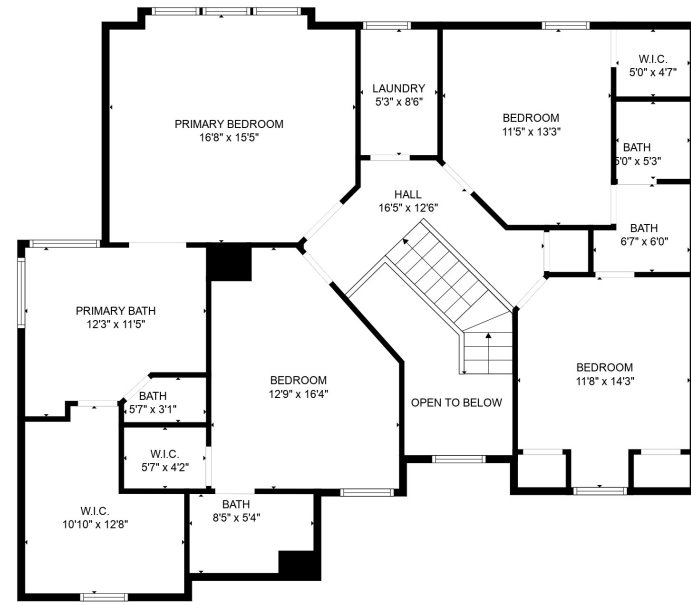

FLOOR 2

FLOOR 3

FLOOR 1

Total scanned area: 4163 sq. ft

Total scanned area: 4163 sq. ft

MEASUREMENTS ARE CALCULATED BY CUBICASA TECHNOLOGY. DEEMED HIGHLY RELIABLE BUT NOT GUARANTEED.

Total scanned area: 4163 sq. ft

MEASUREMENTS ARE CALCULATED BY CUBICASA TECHNOLOGY. DEEMED HIGHLY RELIABLE BUT NOT GUARANTEED.

Total scanned area: 4163 sq. ft

MEASUREMENTS ARE CALCULATED BY CUBICASA TECHNOLOGY. DEEMED HIGHLY RELIABLE BUT NOT GUARANTEED.