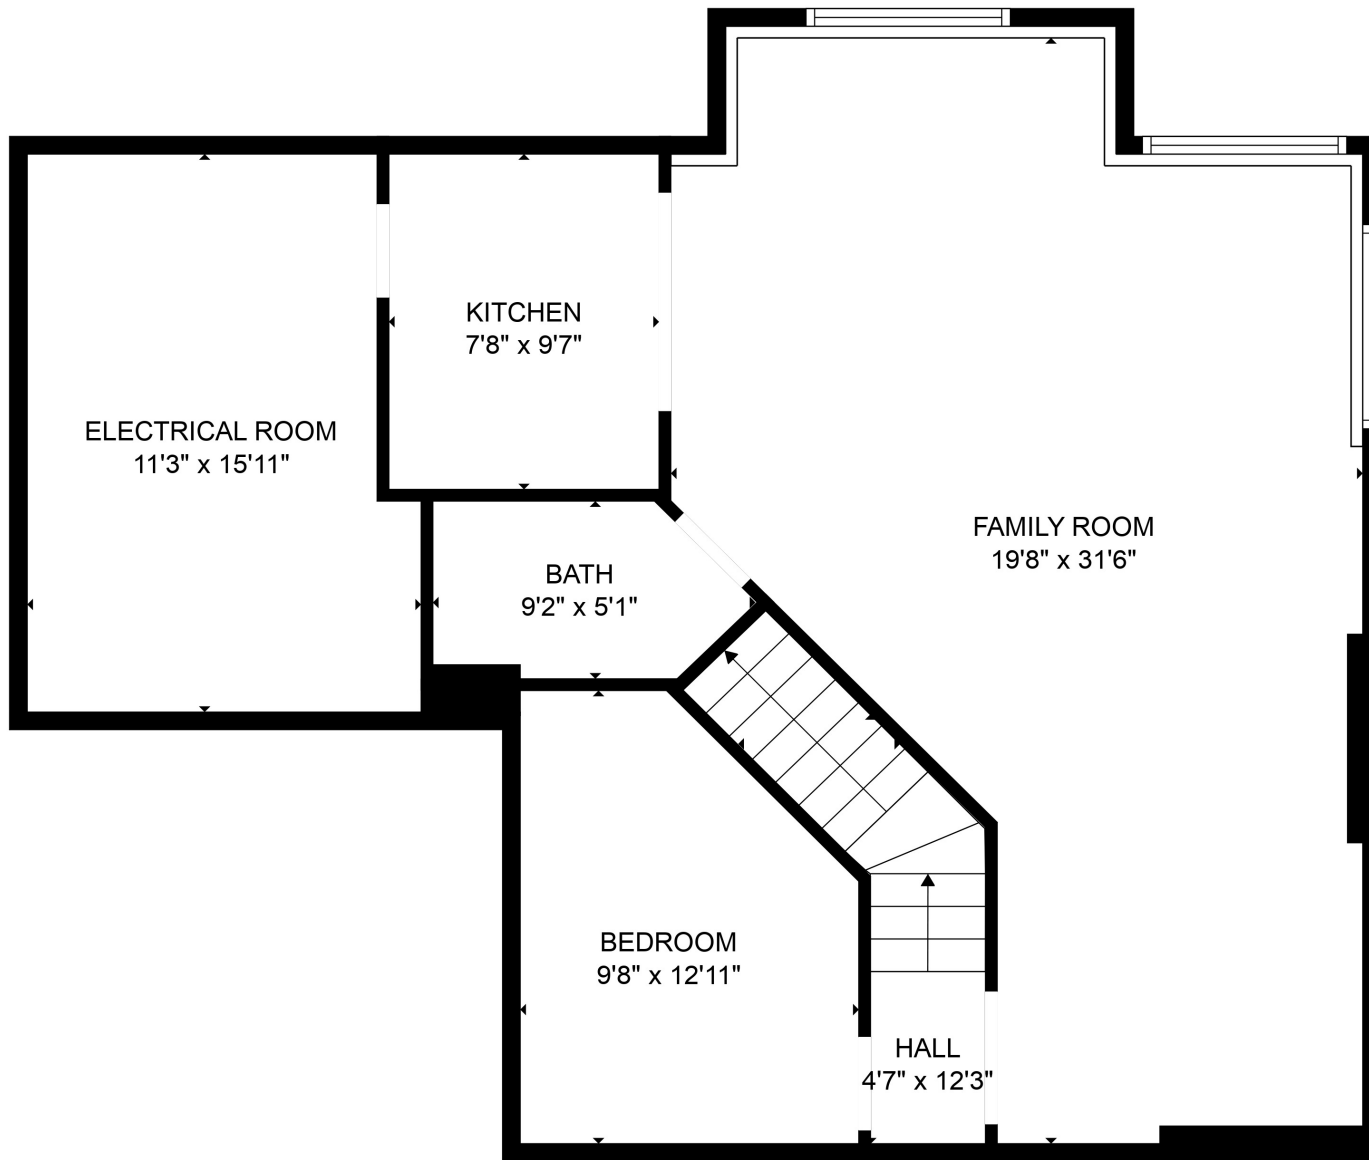

FLOOR 2

FLOOR 3

FLOOR 1

Total scanned area: 4163 sq. ft

Total scanned area: 4163 sq. ft

MEASUREMENTS ARE CALCULATED BY CUBICASA TECHNOLOGY. DEEMED HIGHLY RELIABLE BUT NOT GUARANTEED.

Total scanned area: 4163 sq. ft

MEASUREMENTS ARE CALCULATED BY CUBICASA TECHNOLOGY. DEEMED HIGHLY RELIABLE BUT NOT GUARANTEED.

Total scanned area: 4163 sq. ft

MEASUREMENTS ARE CALCULATED BY CUBICASA TECHNOLOGY. DEEMED HIGHLY RELIABLE BUT NOT GUARANTEED.