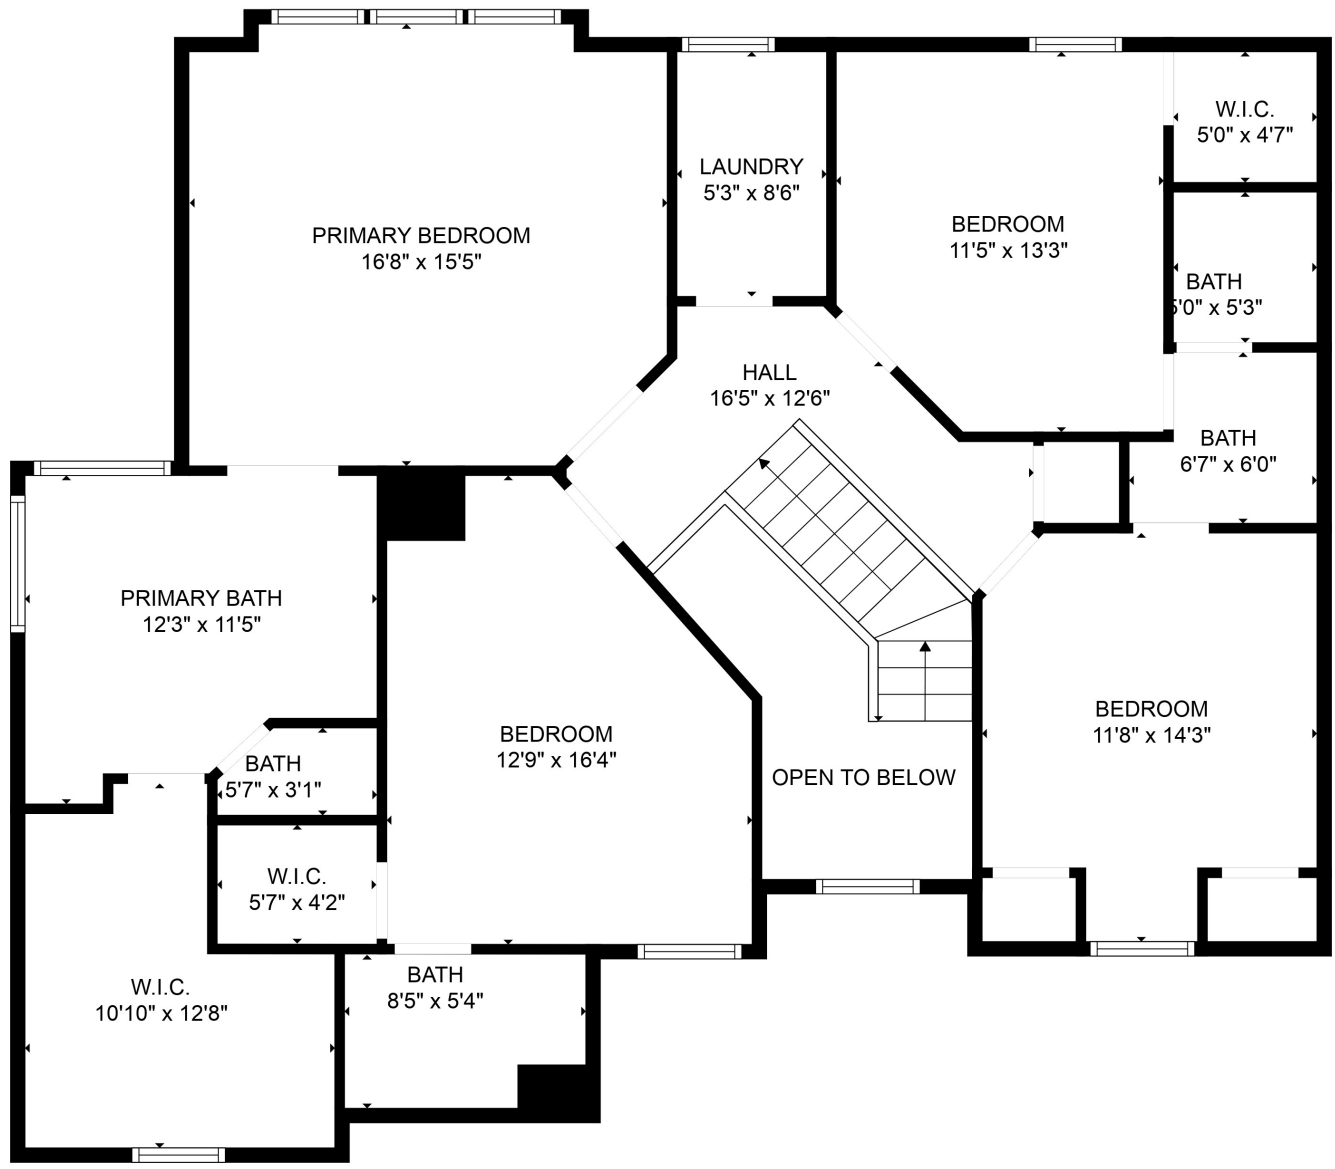

FLOOR 2

FLOOR 3

FLOOR 1

Total scanned area: 4163 sq. ft

Total scanned area: 4163 sq. ft

MEASUREMENTS ARE CALCULATED BY CUBICASA TECHNOLOGY. DEEMED HIGHLY RELIABLE BUT NOT GUARANTEED.

Total scanned area: 4163 sq. ft

MEASUREMENTS ARE CALCULATED BY CUBICASA TECHNOLOGY. DEEMED HIGHLY RELIABLE BUT NOT GUARANTEED.

Total scanned area: 4163 sq. ft

MEASUREMENTS ARE CALCULATED BY CUBICASA TECHNOLOGY. DEEMED HIGHLY RELIABLE BUT NOT GUARANTEED.