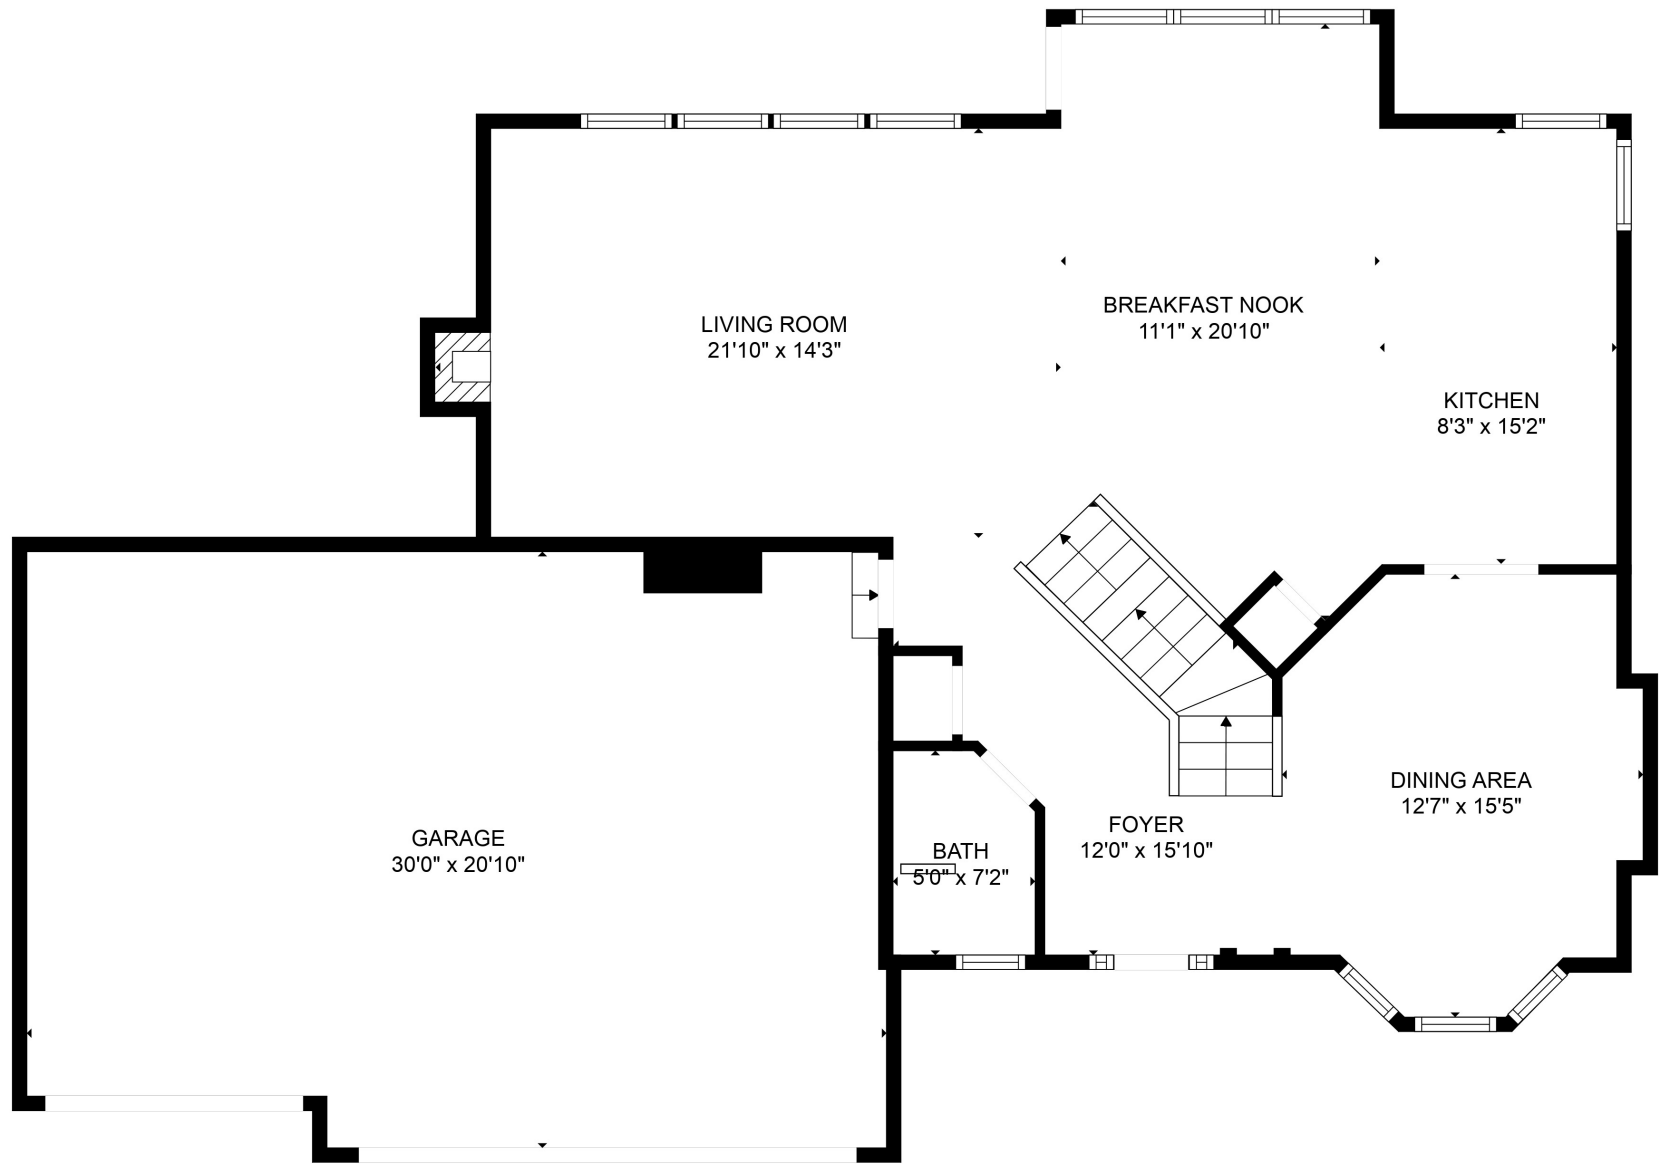

FLOOR 2

FLOOR 3

FLOOR 1

Total scanned area: 4163 sq. ft

Total scanned area: 4163 sq. ft

MEASUREMENTS ARE CALCULATED BY CUBICASA TECHNOLOGY. DEEMED HIGHLY RELIABLE BUT NOT GUARANTEED.

Total scanned area: 4163 sq. ft

MEASUREMENTS ARE CALCULATED BY CUBICASA TECHNOLOGY. DEEMED HIGHLY RELIABLE BUT NOT GUARANTEED.

Total scanned area: 4163 sq. ft

MEASUREMENTS ARE CALCULATED BY CUBICASA TECHNOLOGY. DEEMED HIGHLY RELIABLE BUT NOT GUARANTEED.