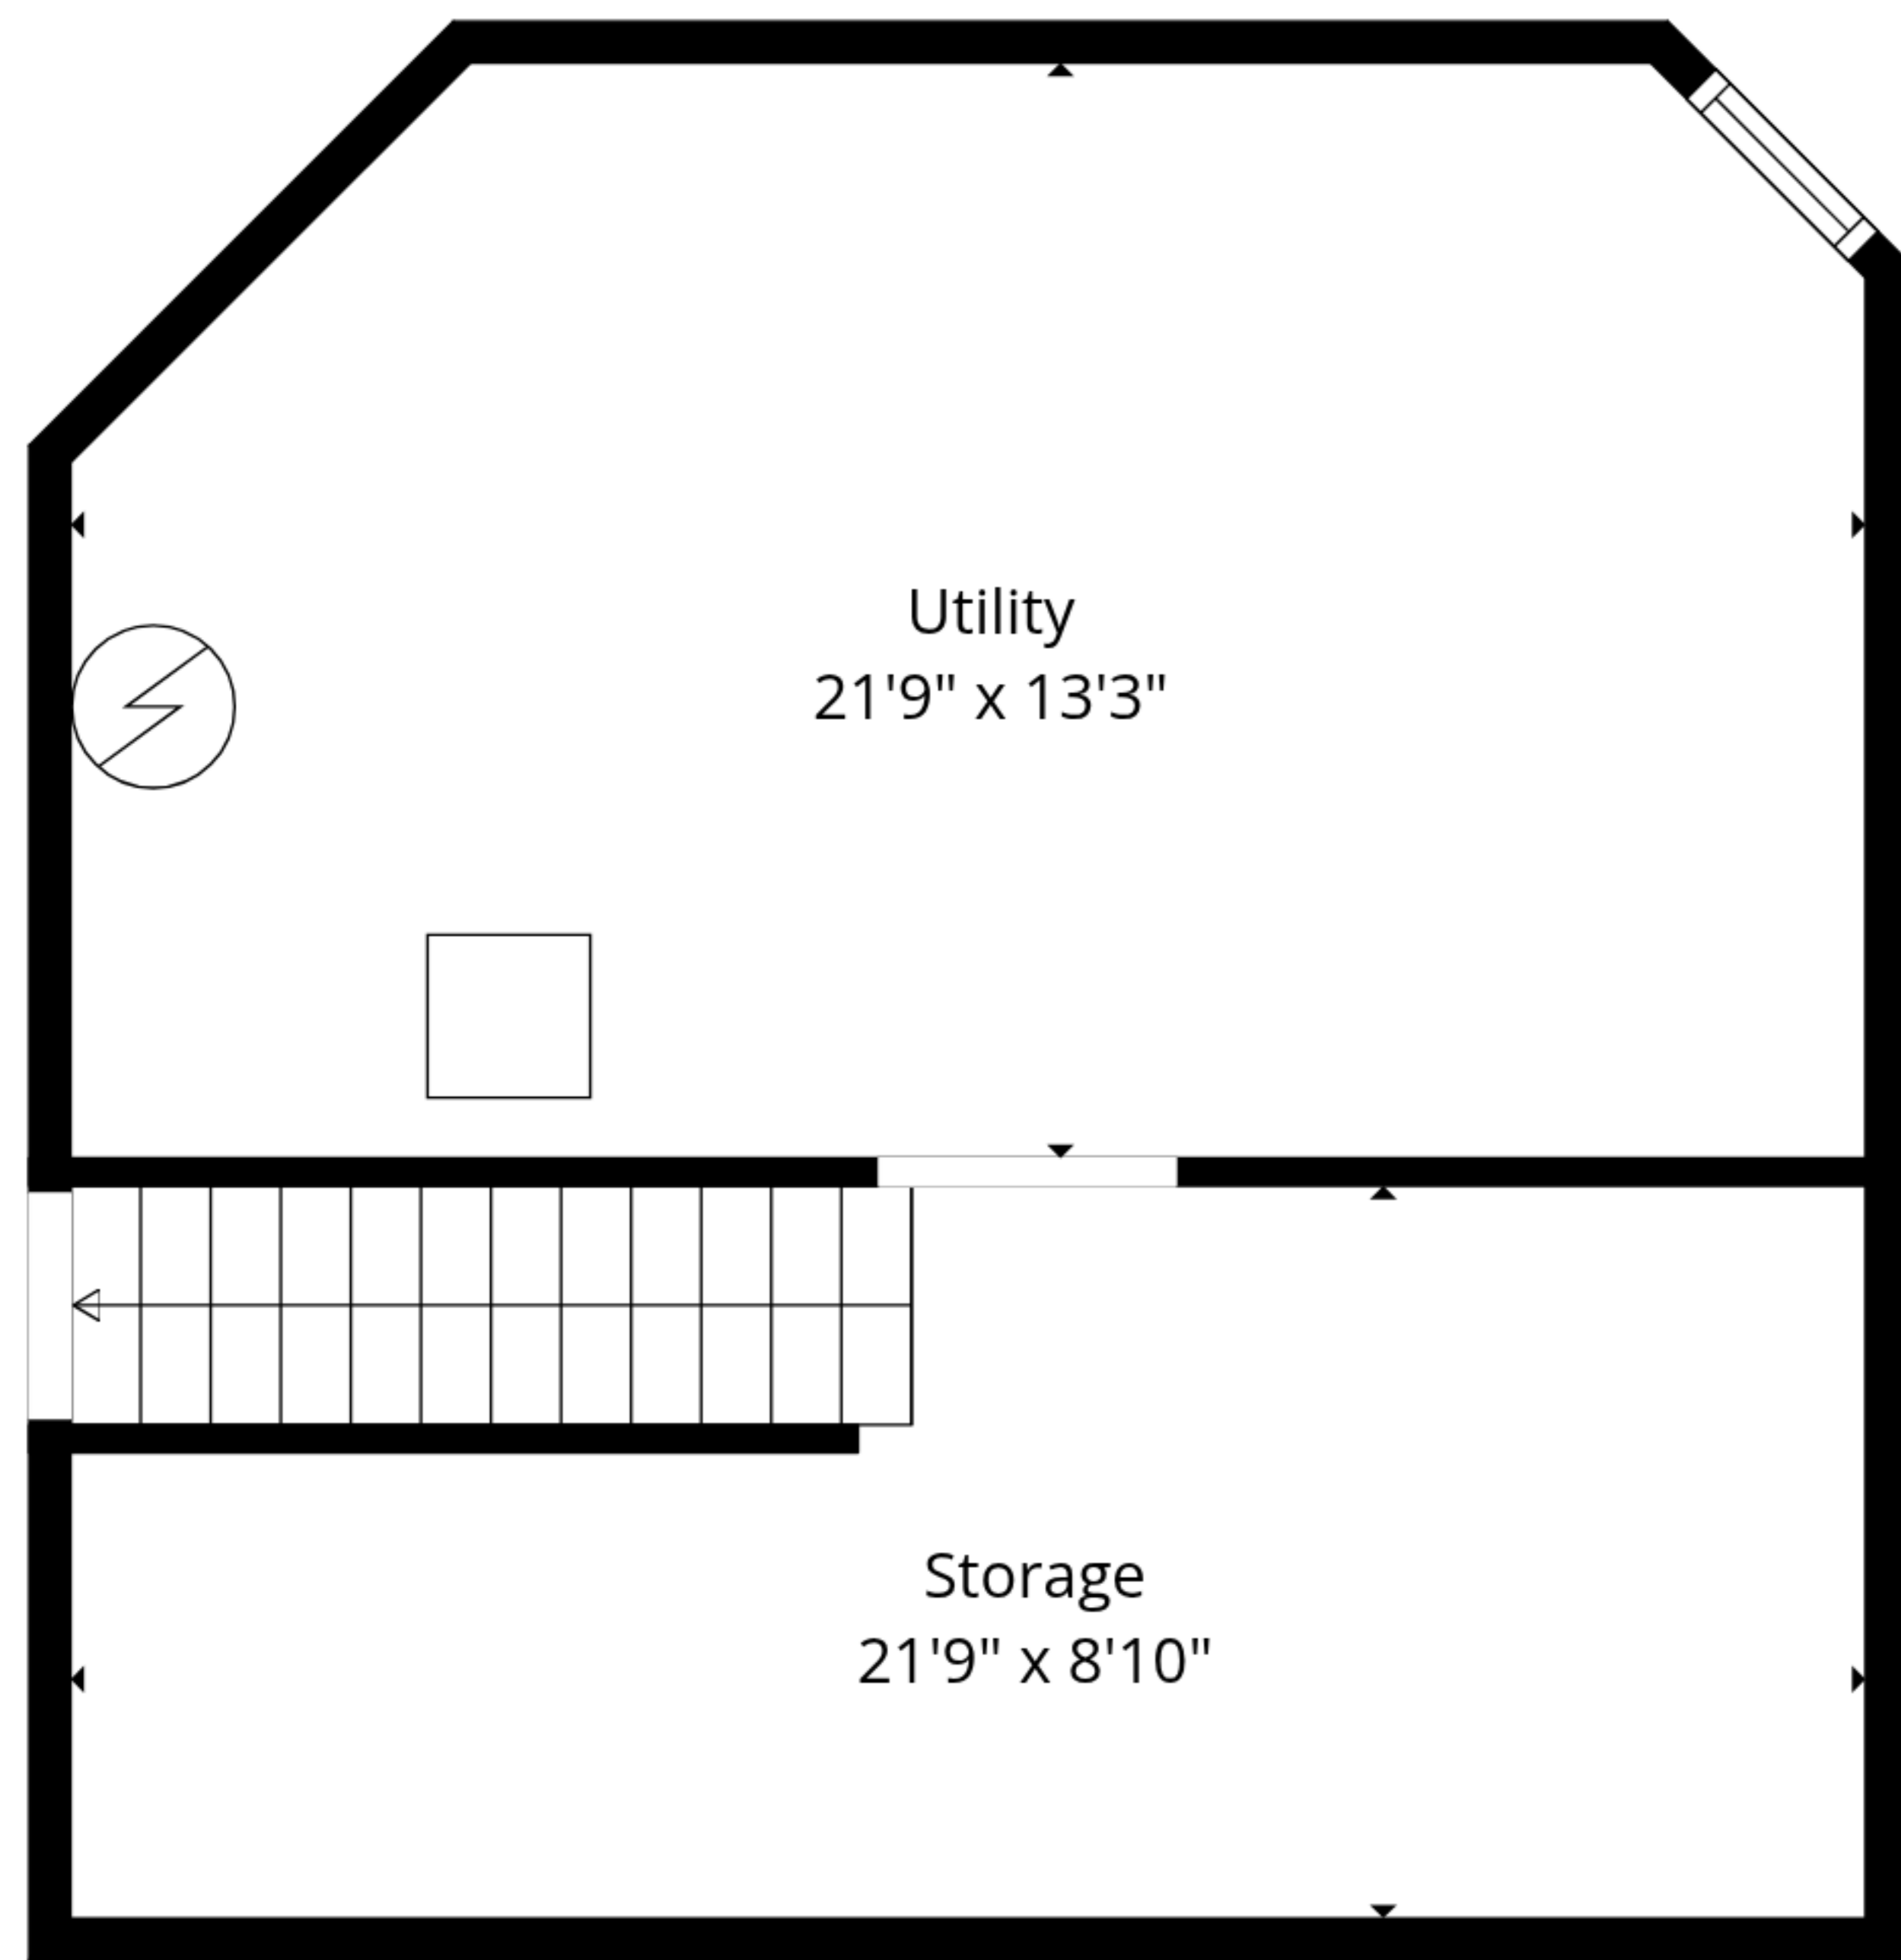

**TOTAL: 1763 sq. ft**

Basement: 0 sq. ft, 1st floor: 1763 sq. ft

EXCLUDED AREAS: UTILITY: 280 sq. ft, STORAGE: 192 sq. ft, GARAGE: 671 sq. ft,  
 FIREPLACE: 8 sq. ft, WALLS: 188 sq. ft

Sizes And Dimensions Are Approximate, Actual May Vary

Basement

1st Floor

**TOTAL: 1763 sq. ft**

Basement: 0 sq. ft, 1st floor: 1763 sq. ft

EXCLUDED AREAS: UTILITY: 280 sq. ft, STORAGE: 192 sq. ft, GARAGE: 671 sq. ft,  
FIREPLACE: 8 sq. ft, WALLS: 188 sq. ft

Sizes And Dimensions Are Approximate, Actual May Vary