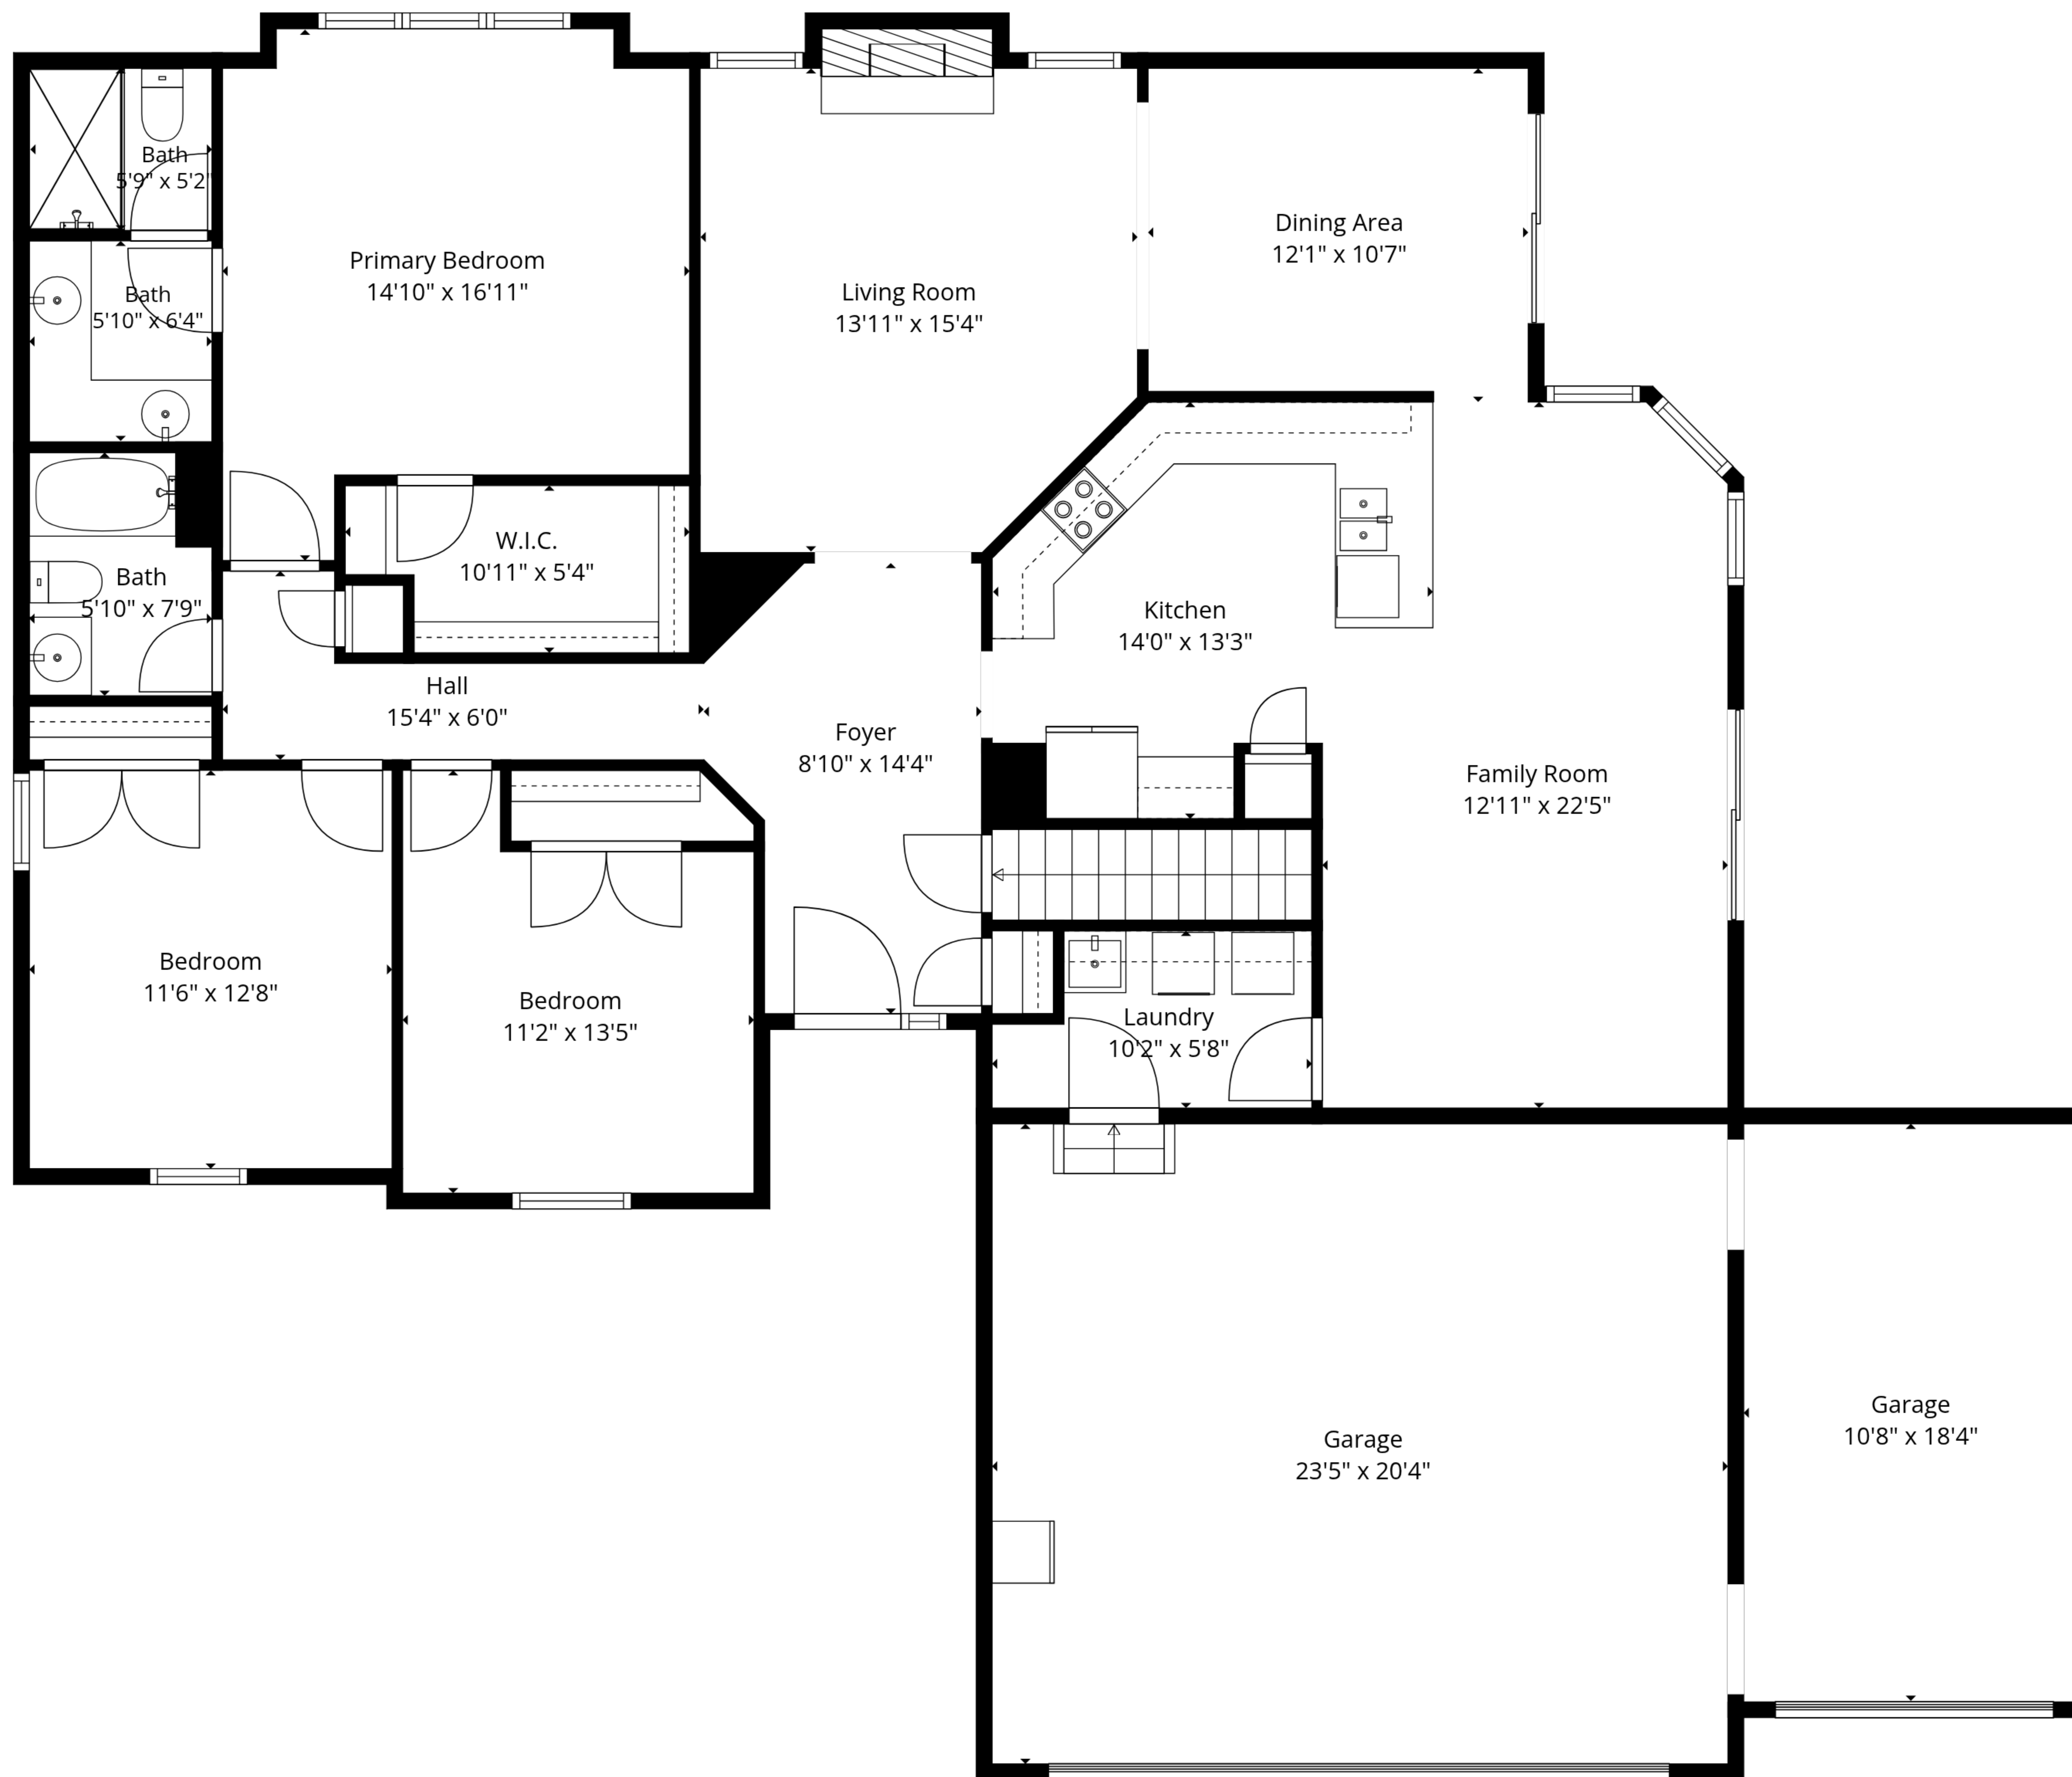

**TOTAL: 1763 sq. ft**

Basement: 0 sq. ft, 1st floor: 1763 sq. ft

EXCLUDED AREAS: UTILITY: 280 sq. ft, STORAGE: 192 sq. ft, GARAGE: 671 sq. ft,  
 FIREPLACE: 8 sq. ft, WALLS: 188 sq. ft

Sizes And Dimensions Are Approximate, Actual May Vary

Basement

1st Floor

**TOTAL: 1763 sq. ft**

Basement: 0 sq. ft, 1st floor: 1763 sq. ft

EXCLUDED AREAS: UTILITY: 280 sq. ft, STORAGE: 192 sq. ft, GARAGE: 671 sq. ft,  
FIREPLACE: 8 sq. ft, WALLS: 188 sq. ft

Sizes And Dimensions Are Approximate, Actual May Vary