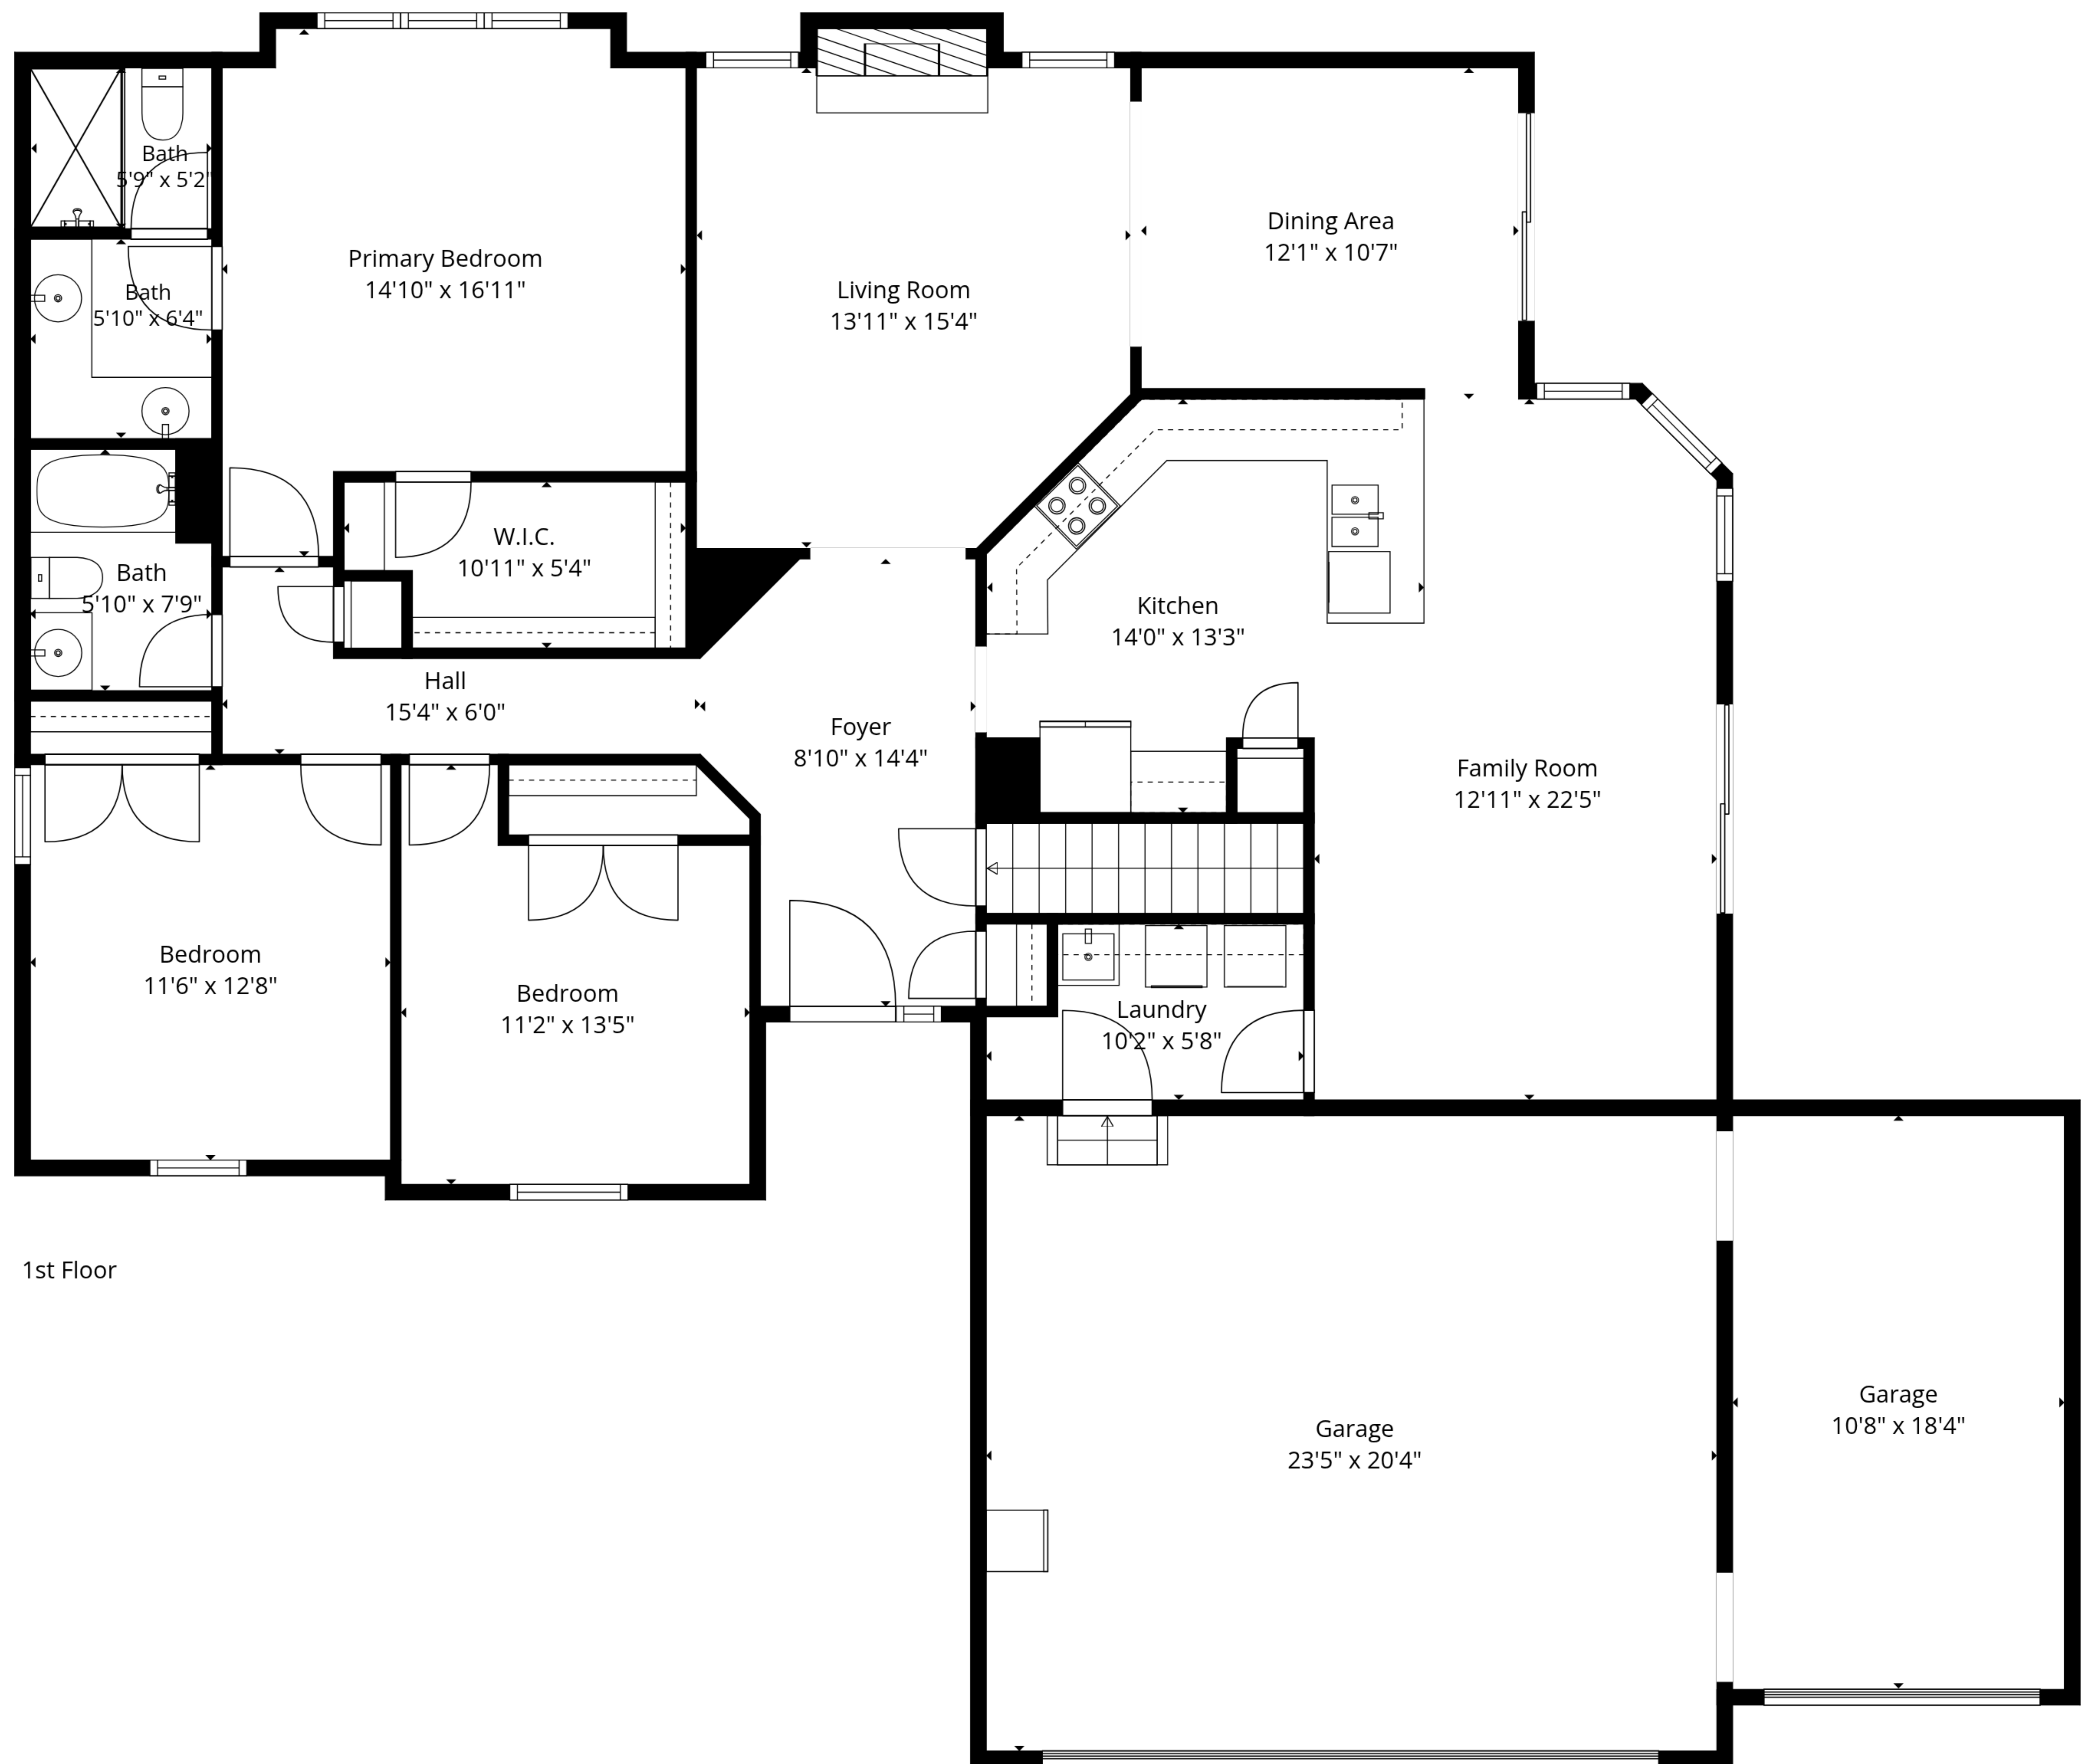

**TOTAL: 1763 sq. ft**

Basement: 0 sq. ft, 1st floor: 1763 sq. ft

EXCLUDED AREAS: UTILITY: 280 sq. ft, STORAGE: 192 sq. ft, GARAGE: 671 sq. ft,  
 FIREPLACE: 8 sq. ft, WALLS: 188 sq. ft

Sizes And Dimensions Are Approximate, Actual May Vary

Basement

1st Floor

**TOTAL: 1763 sq. ft**

Basement: 0 sq. ft, 1st floor: 1763 sq. ft

EXCLUDED AREAS: UTILITY: 280 sq. ft, STORAGE: 192 sq. ft, GARAGE: 671 sq. ft,  
FIREPLACE: 8 sq. ft, WALLS: 188 sq. ft

Sizes And Dimensions Are Approximate, Actual May Vary