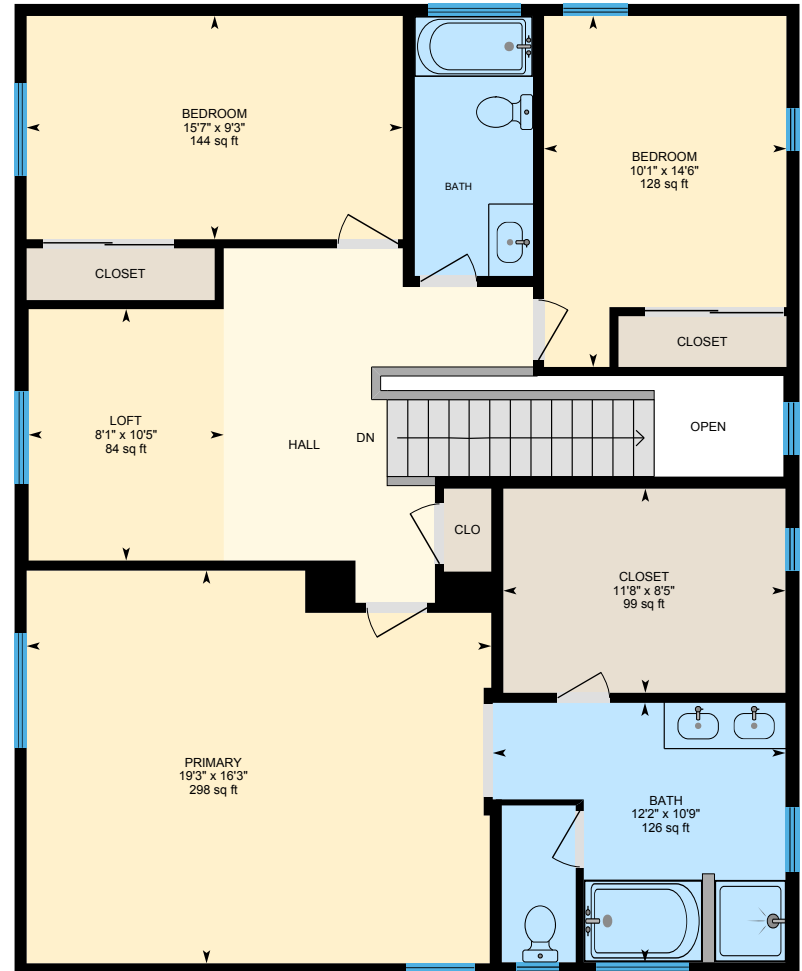

# 1980 Pasado Ave, Manteca, CA

Main Building: Above Grade Finished Area 2340.44 sq ft

**1st Floor**  
Finished Area 1067.56 sq ft

**2nd Floor**  
Finished Area 1272.88 sq ft