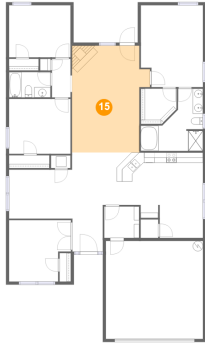

12 Floor 1 - Laundry

Dimensions: 6'9" x 6'1"
Area: 41 sq. ft
Counted as Living Area:
Yes

Heated: Yes
Finished: Yes
Enclosed: Yes
Contiguous:
Yes
Permitted: Yes
Wet Space: No
Addition: No
Conversion: No

13 Floor 1 - Primary Bedroom

Dimensions: 12'1" x 15'11"
Area: 185 sq. ft
Counted as Living Area:
Yes

Heated: Yes
Finished: Yes
Enclosed: Yes
Contiguous:
Yes
Permitted: Yes
Wet Space: No
Addition: No
Conversion: No

14 Floor 1 - Garage

Dimensions: 18'10" x 19'1"
Area: 360 sq. ft
Counted as Living Area: No

Heated: No
Finished: No
Enclosed: Yes
Contiguous: Yes
Permitted: Yes
Wet Space: No
Addition: No
Conversion: No

118 Herrick Drive Southwest, Lake Forest, Huntsville, Madison County, Alabama, United

15 Floor 1 - Living Room

Dimensions: 15'2" x 20'9"
Area: 280 sq. ft
Counted as Living Area:
Yes

Heated: Yes
Finished: Yes
Enclosed: Yes
Contiguous:
Yes
Permitted: Yes
Wet Space: No
Addition: No
Conversion: No