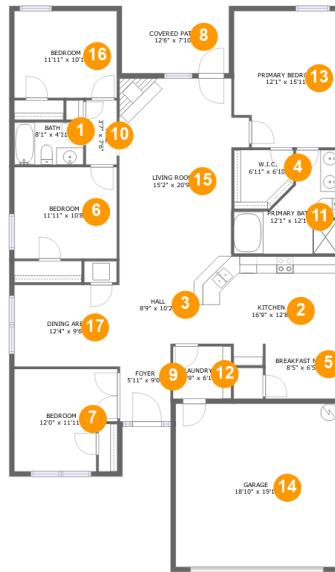

 **2,330** total sqft

118 Herrick Drive Southwest, Lake Forest, Huntsville, Madison County, Alabama, United

Room Dimensions

Floor 1

Total sqft: 2330

Living area: 1824

#	Room name	Dimensions	Area (sqft)	Counted as Living Area
1	Bath	8'1" x 4'11"	40 sq. ft	Yes
2	Kitchen	16'9" x 12'8"	180 sq. ft	Yes
3	Hall	8'9" x 10'2"	89 sq. ft	Yes
4	W.i.c.	6'11" x 6'10"	44 sq. ft	Yes
5	Breakfast Nook	8'5" x 6'5"	54 sq. ft	Yes
6	Bedroom	11'11" x 10'8"	128 sq. ft	Yes
7	Bedroom	12'0" x 11'11"	129 sq. ft	Yes
8	Covered Patio	12'6" x 7'10"	98 sq. ft	No
9	Foyer	5'11" x 9'0"	54 sq. ft	Yes
10	Hall	3'7" x 7'6"	27 sq. ft	Yes
11	Primary Bath	12'1" x 12'1"	98 sq. ft	Yes

**118 Herrick Drive Southwest, Lake Forest,
Huntsville, Madison County, Alabama, United**

#	Room name	Dimensions	Area (sqft)	Counted as Living Area
12	Laundry	6'9" x 6'1"	41 sq. ft	Yes
13	Primary Bedroom	12'1" x 15'11"	185 sq. ft	Yes
14	Garage	18'10" x 19'1"	360 sq. ft	No
15	Living Room	15'2" x 20'9"	280 sq. ft	Yes
16	Bedroom	11'11" x 10'1"	121 sq. ft	Yes
17	Dining Area	12'4" x 9'6"	117 sq. ft	Yes

2 Floor 1 - Kitchen

Dimensions: 16'9" x 12'8"
Area: 180 sq. ft
Counted as Living Area:
Yes

Heated: Yes
Finished: Yes
Enclosed: Yes
Contiguous:
Yes
Permitted: Yes
Wet Space: No
Addition: No
Conversion: No

17 Floor 1 - Dining Area

Dimensions: 12'4" x 9'6"
Area: 117 sq. ft
Counted as Living Area:
Yes

Heated: Yes
Finished: Yes
Enclosed: Yes
Contiguous:
Yes
Permitted: Yes
Wet Space: No
Addition: No
Conversion: No