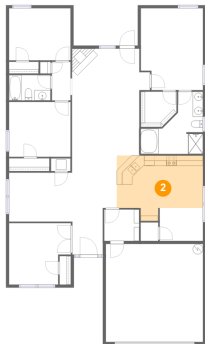

 **2,330** total sqft

118 Herrick Drive Southwest, Lake Forest, Huntsville, Madison County, Alabama, United

Room Dimensions

Floor 1

Total sqft: 2330

Living area: 1824

#	Room name	Dimensions	Area (sqft)	Counted as Living Area
1	Bath	8'1" x 4'11"	40 sq. ft	Yes
2	Kitchen	16'9" x 12'8"	180 sq. ft	Yes
3	Hall	8'9" x 10'2"	89 sq. ft	Yes
4	W.i.c.	6'11" x 6'10"	44 sq. ft	Yes
5	Breakfast Nook	8'5" x 6'5"	54 sq. ft	Yes
6	Bedroom	11'11" x 10'8"	128 sq. ft	Yes
7	Bedroom	12'0" x 11'11"	129 sq. ft	Yes
8	Covered Patio	12'6" x 7'10"	98 sq. ft	No
9	Foyer	5'11" x 9'0"	54 sq. ft	Yes
10	Hall	3'7" x 7'6"	27 sq. ft	Yes
11	Primary Bath	12'1" x 12'1"	98 sq. ft	Yes

**118 Herrick Drive Southwest, Lake Forest,
Huntsville, Madison County, Alabama, United**

#	Room name	Dimensions	Area (sqft)	Counted as Living Area
12	Laundry	6'9" x 6'1"	41 sq. ft	Yes
13	Primary Bedroom	12'1" x 15'11"	185 sq. ft	Yes
14	Garage	18'10" x 19'1"	360 sq. ft	No
15	Living Room	15'2" x 20'9"	280 sq. ft	Yes
16	Bedroom	11'11" x 10'1"	121 sq. ft	Yes
17	Dining Area	12'4" x 9'6"	117 sq. ft	Yes

118 Herrick Drive Southwest, Lake Forest, Huntsville, Madison County, Alabama, United

1 Floor 1 - Bath

Dimensions: 8'1" x 4'11"
Area: 40 sq. ft
Counted as Living Area:
Yes

Heated: Yes
Finished: Yes
Enclosed: Yes
Contiguous:
Yes
Permitted: Yes
Wet Space: Yes
Addition: No
Conversion: No

2 Floor 1 - Kitchen

Dimensions: 16'9" x 12'8"
Area: 180 sq. ft
Counted as Living Area:
Yes

Heated: Yes
Finished: Yes
Enclosed: Yes
Contiguous:
Yes
Permitted: Yes
Wet Space: No
Addition: No
Conversion: No