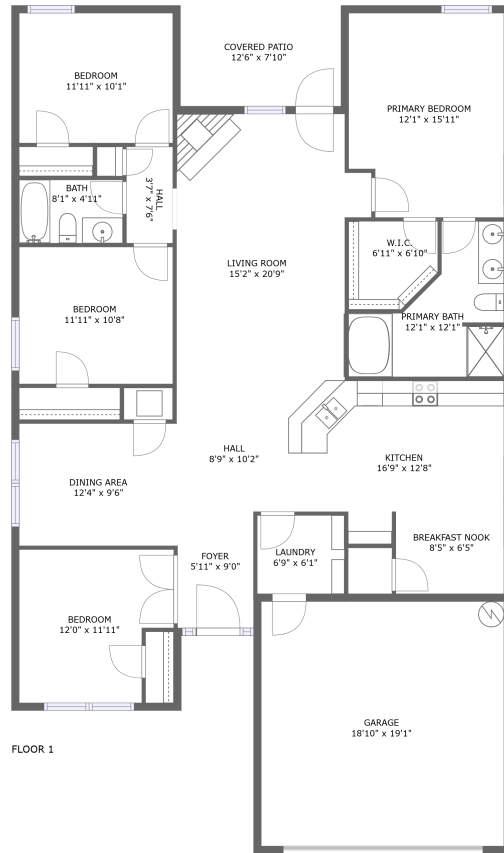

118 Herrick Drive Southwest, Lake Forest, Huntsville, Madison County, Alabama, United

Property Summary

1 garages

4 bedrooms

2 bathrooms

0 half baths

1 floors

1,824 Gross Living Area sqft

2,330 total sqft