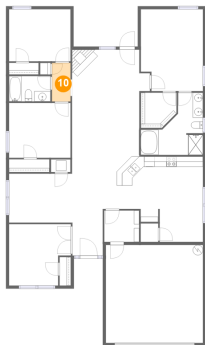

118 Herrick Drive Southwest, Lake Forest, Huntsville, Madison County, Alabama, United

9 Floor 1 - Foyer

Dimensions: 5'11" x 9'0"
Area: 54 sq. ft
Counted as Living Area:
Yes

Heated: Yes
Finished: Yes
Enclosed: Yes
Contiguous:
Yes
Permitted: Yes
Wet Space: No
Addition: No
Conversion: No

10 Floor 1 - Hall

Dimensions: 3'7" x 7'6"
Area: 27 sq. ft
Counted as Living Area:
Yes

Heated: Yes
Finished: Yes
Enclosed: Yes
Contiguous:
Yes
Permitted: Yes
Wet Space: No
Addition: No
Conversion: No

11 Floor 1 - Primary Bath

Dimensions: 12'1" x 12'1"
Area: 98 sq. ft
Counted as Living Area:
Yes

Heated: Yes
Finished: Yes
Enclosed: Yes
Contiguous:
Yes
Permitted: Yes
Wet Space: Yes
Addition: No
Conversion: No

118 Herrick Drive Southwest, Lake Forest, Huntsville, Madison County, Alabama, United