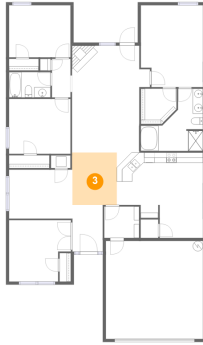

118 Herrick Drive Southwest, Lake Forest, Huntsville, Madison County, Alabama, United

1 Floor 1 - Bath

Dimensions: 8'1" x 4'11"
Area: 40 sq. ft
Counted as Living Area:
Yes

Heated: Yes
Finished: Yes
Enclosed: Yes
Contiguous:
Yes
Permitted: Yes
Wet Space: Yes
Addition: No
Conversion: No

2 Floor 1 - Kitchen

Dimensions: 16'9" x 12'8"
Area: 180 sq. ft
Counted as Living Area:
Yes

Heated: Yes
Finished: Yes
Enclosed: Yes
Contiguous:
Yes
Permitted: Yes
Wet Space: No
Addition: No
Conversion: No

118 Herrick Drive Southwest, Lake Forest, Huntsville, Madison County, Alabama, United

3 Floor 1 - Hall

Dimensions: 8'9" x 10'2"
Area: 89 sq. ft
Counted as Living Area:
Yes

Heated: Yes
Finished: Yes
Enclosed: Yes
Contiguous:
Yes
Permitted: Yes
Wet Space: No
Addition: No
Conversion: No

4 Floor 1 - W.i.c.

Dimensions: 6'11" x 6'10"
Area: 44 sq. ft
Counted as Living Area:
Yes

Heated: Yes
Finished: Yes
Enclosed: Yes
Contiguous:
Yes
Permitted: Yes
Wet Space: No
Addition: No
Conversion: No

5 Floor 1 - Breakfast Nook