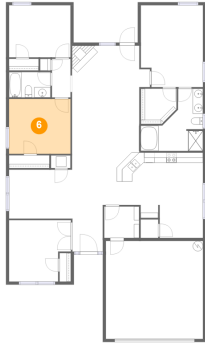

118 Herrick Drive Southwest, Lake Forest, Huntsville, Madison County, Alabama, United

6 Floor 1 - Bedroom

Dimensions: 11'11" x 10'8"
Area: 128 sq. ft
Counted as Living Area:
Yes

Heated: Yes
Finished: Yes
Enclosed: Yes
Contiguous:
Yes
Permitted: Yes
Wet Space: No
Addition: No
Conversion: No