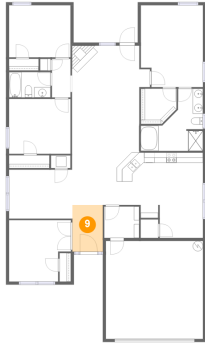

8 Floor 1 - Covered Patio

Dimensions: 12'6" x 7'10"
Area: 98 sq. ft
Counted as Living Area: No

Heated: No
Finished: Yes
Enclosed: No
Contiguous: Yes
Permitted: Yes
Wet Space: No
Addition: No
Conversion: No

118 Herrick Drive Southwest, Lake Forest, Huntsville, Madison County, Alabama, United

9 Floor 1 - Foyer

Dimensions: 5'11" x 9'0"
Area: 54 sq. ft
Counted as Living Area:
Yes

Heated: Yes
Finished: Yes
Enclosed: Yes
Contiguous:
Yes
Permitted: Yes
Wet Space: No
Addition: No
Conversion: No