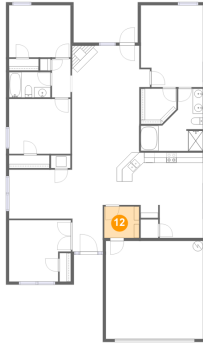

118 Herrick Drive Southwest, Lake Forest, Huntsville, Madison County, Alabama, United

12 Floor 1 - Laundry

Dimensions: 6'9" x 6'1"
Area: 41 sq. ft
Counted as Living Area:
Yes

Heated: Yes
Finished: Yes
Enclosed: Yes
Contiguous:
Yes
Permitted: Yes
Wet Space: No
Addition: No
Conversion: No