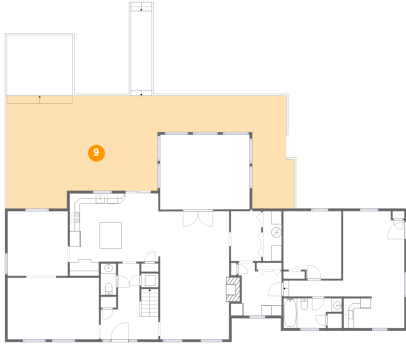

13469 Glendower Road, Midlothian, Chesterfield County, Virginia, United States, 23113

9 Floor 1 - Deck

Dimensions: 54'5" x 18'6"
Area: 873 sq. ft
Counted as Living Area: No

Heated: No
Finished: Yes
Enclosed: No
Contiguous: Yes
Permitted: Yes
Wet Space: No
Addition: No
Conversion: No