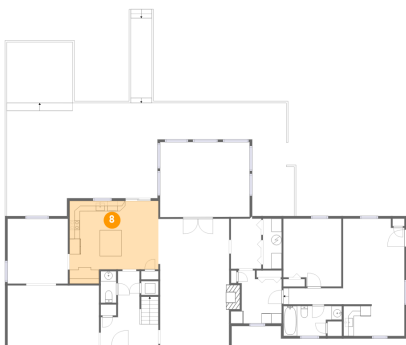

8 Floor 1 - Kitchen

Dimensions: 17'3" x 16'1"
Area: 245 sq. ft
Counted as Living Area:
Yes

Heated: Yes
Finished: Yes
Enclosed: Yes
Contiguous:
Yes
Permitted: Yes
Wet Space: No
Addition: No
Conversion: No