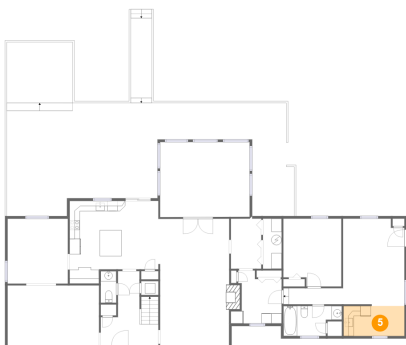

5 Floor 1 - Wet Bar

Dimensions: 11'10" x 5'10"
Area: 69 sq. ft
Counted as Living Area:
Yes

Heated: Yes
Finished: Yes
Enclosed: Yes
Contiguous:
Yes
Permitted: Yes
Wet Space: No
Addition: No
Conversion: No