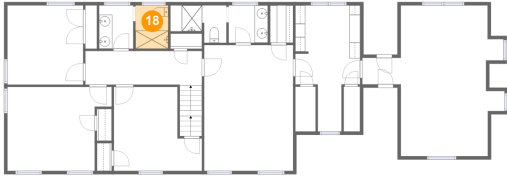

13469 Glendower Road, Midlothian, Chesterfield County, Virginia, United States, 23113

18 Floor 2 - Bath

Dimensions: 4'11" x 6'6"
Area: 32 sq. ft
Counted as Living Area: Yes

Heated: Yes
Finished: Yes
Enclosed: Yes
Contiguous: Yes
Permitted: Yes
Wet Space: Yes
Addition: No
Conversion: No