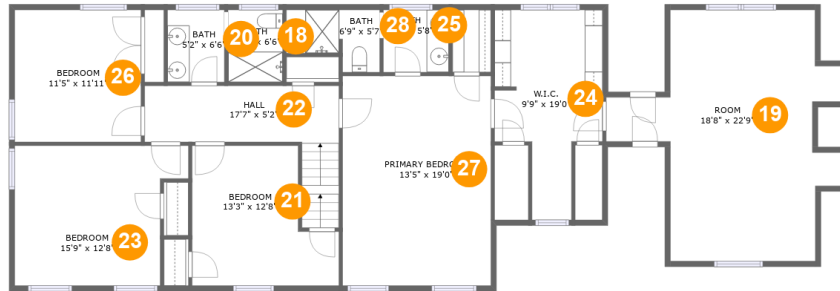

13469 Glendower Road, Midlothian, Chesterfield County, Virginia, United States, 23113

Room Dimensions

Floor 2

Total sqft: 1724

Living area: 1615

#	Room name	Dimensions	Area (sqft)	Counted as Living Area
18	Bath	4'11" x 6'6"	32 sq. ft	Yes
19	Room	18'8" x 22'9"	248 sq. ft	No
20	Bath	5'2" x 6'6"	34 sq. ft	Yes
21	Bedroom	13'3" x 12'8"	140 sq. ft	Yes
22	Hall	17'7" x 5'2"	115 sq. ft	Yes
23	Bedroom	15'9" x 12'8"	174 sq. ft	Yes
24	W.i.c.	9'9" x 19'0"	141 sq. ft	Yes
25	Bath	5'11" x 5'8"	33 sq. ft	Yes
26	Bedroom	11'5" x 11'11"	136 sq. ft	Yes
27	Primary Bedroom	13'5" x 19'0"	254 sq. ft	Yes
28	Bath	6'9" x 5'7"	38 sq. ft	Yes

Scan captured on Mon, 28 Oct 2024 21:31:32 GMT

Information is calculated by CubiCasa technology; deemed highly reliable but not guaranteed.