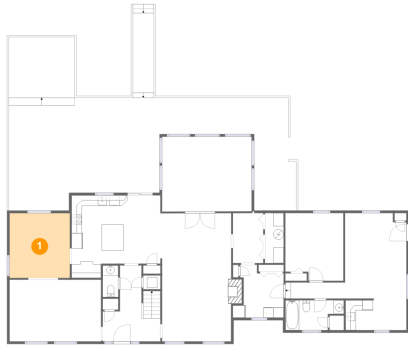

#	Room name	Dimensions	Area (sqft)	Counted as Living Area
12	Dining Room	17'10" x 12'0"	214 sq. ft	Yes
13	Laundry	9'11" x 10'3"	78 sq. ft	Yes
14	Hall	5'11" x 9'9"	57 sq. ft	Yes
15	Living Room	13'5" x 24'11"	348 sq. ft	Yes
16	Deck	4'1" x 15'6"	67 sq. ft	No
17	Foyer	11'3" x 14'9"	117 sq. ft	Yes

1 Floor 1 - Sitting Room

Dimensions: 11'9" x 12'7"
Area: 148 sq. ft
Counted as Living Area:
Yes

Heated: Yes
Finished: Yes
Enclosed: Yes
Contiguous:
Yes
Permitted: Yes
Wet Space: No
Addition: No
Conversion: No