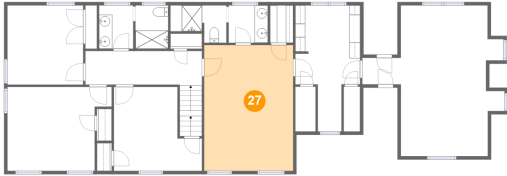

13469 Glendower Road, Midlothian, Chesterfield County, Virginia, United States, 23113

27 Floor 2 - Primary Bedroom

Dimensions: 13'5" x 19'0"
Area: 254 sq. ft
Counted as Living Area:
Yes

Heated: Yes
Finished: Yes
Enclosed: Yes
Contiguous:
Yes
Permitted: Yes
Wet Space: No
Addition: No
Conversion: No