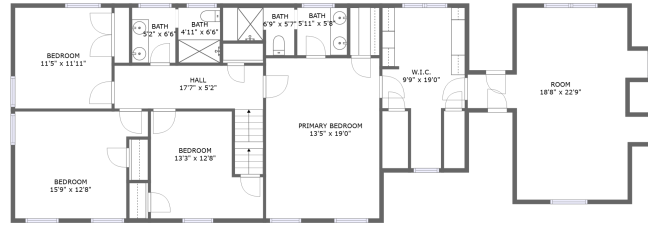

13469 Glendower Road, Midlothian, Chesterfield County, Virginia, United States, 23113

Property Summary

0 garages

5 bedrooms

3 bathrooms

1 half baths

2 floors

3,871 Gross Living Area sqft

5,081 total sqft