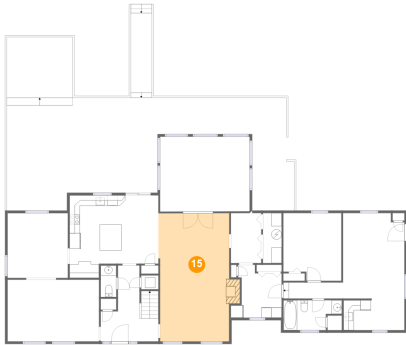

13469 Glendower Road, Midlothian, Chesterfield County, Virginia, United States, 23113

15 Floor 1 - Living Room

Dimensions: 13'5" x 24'11"
Area: 348 sq. ft
Counted as Living Area:
Yes

Heated: Yes
Finished: Yes
Enclosed: Yes
Contiguous:
Yes
Permitted: Yes
Wet Space: No
Addition: No
Conversion: No