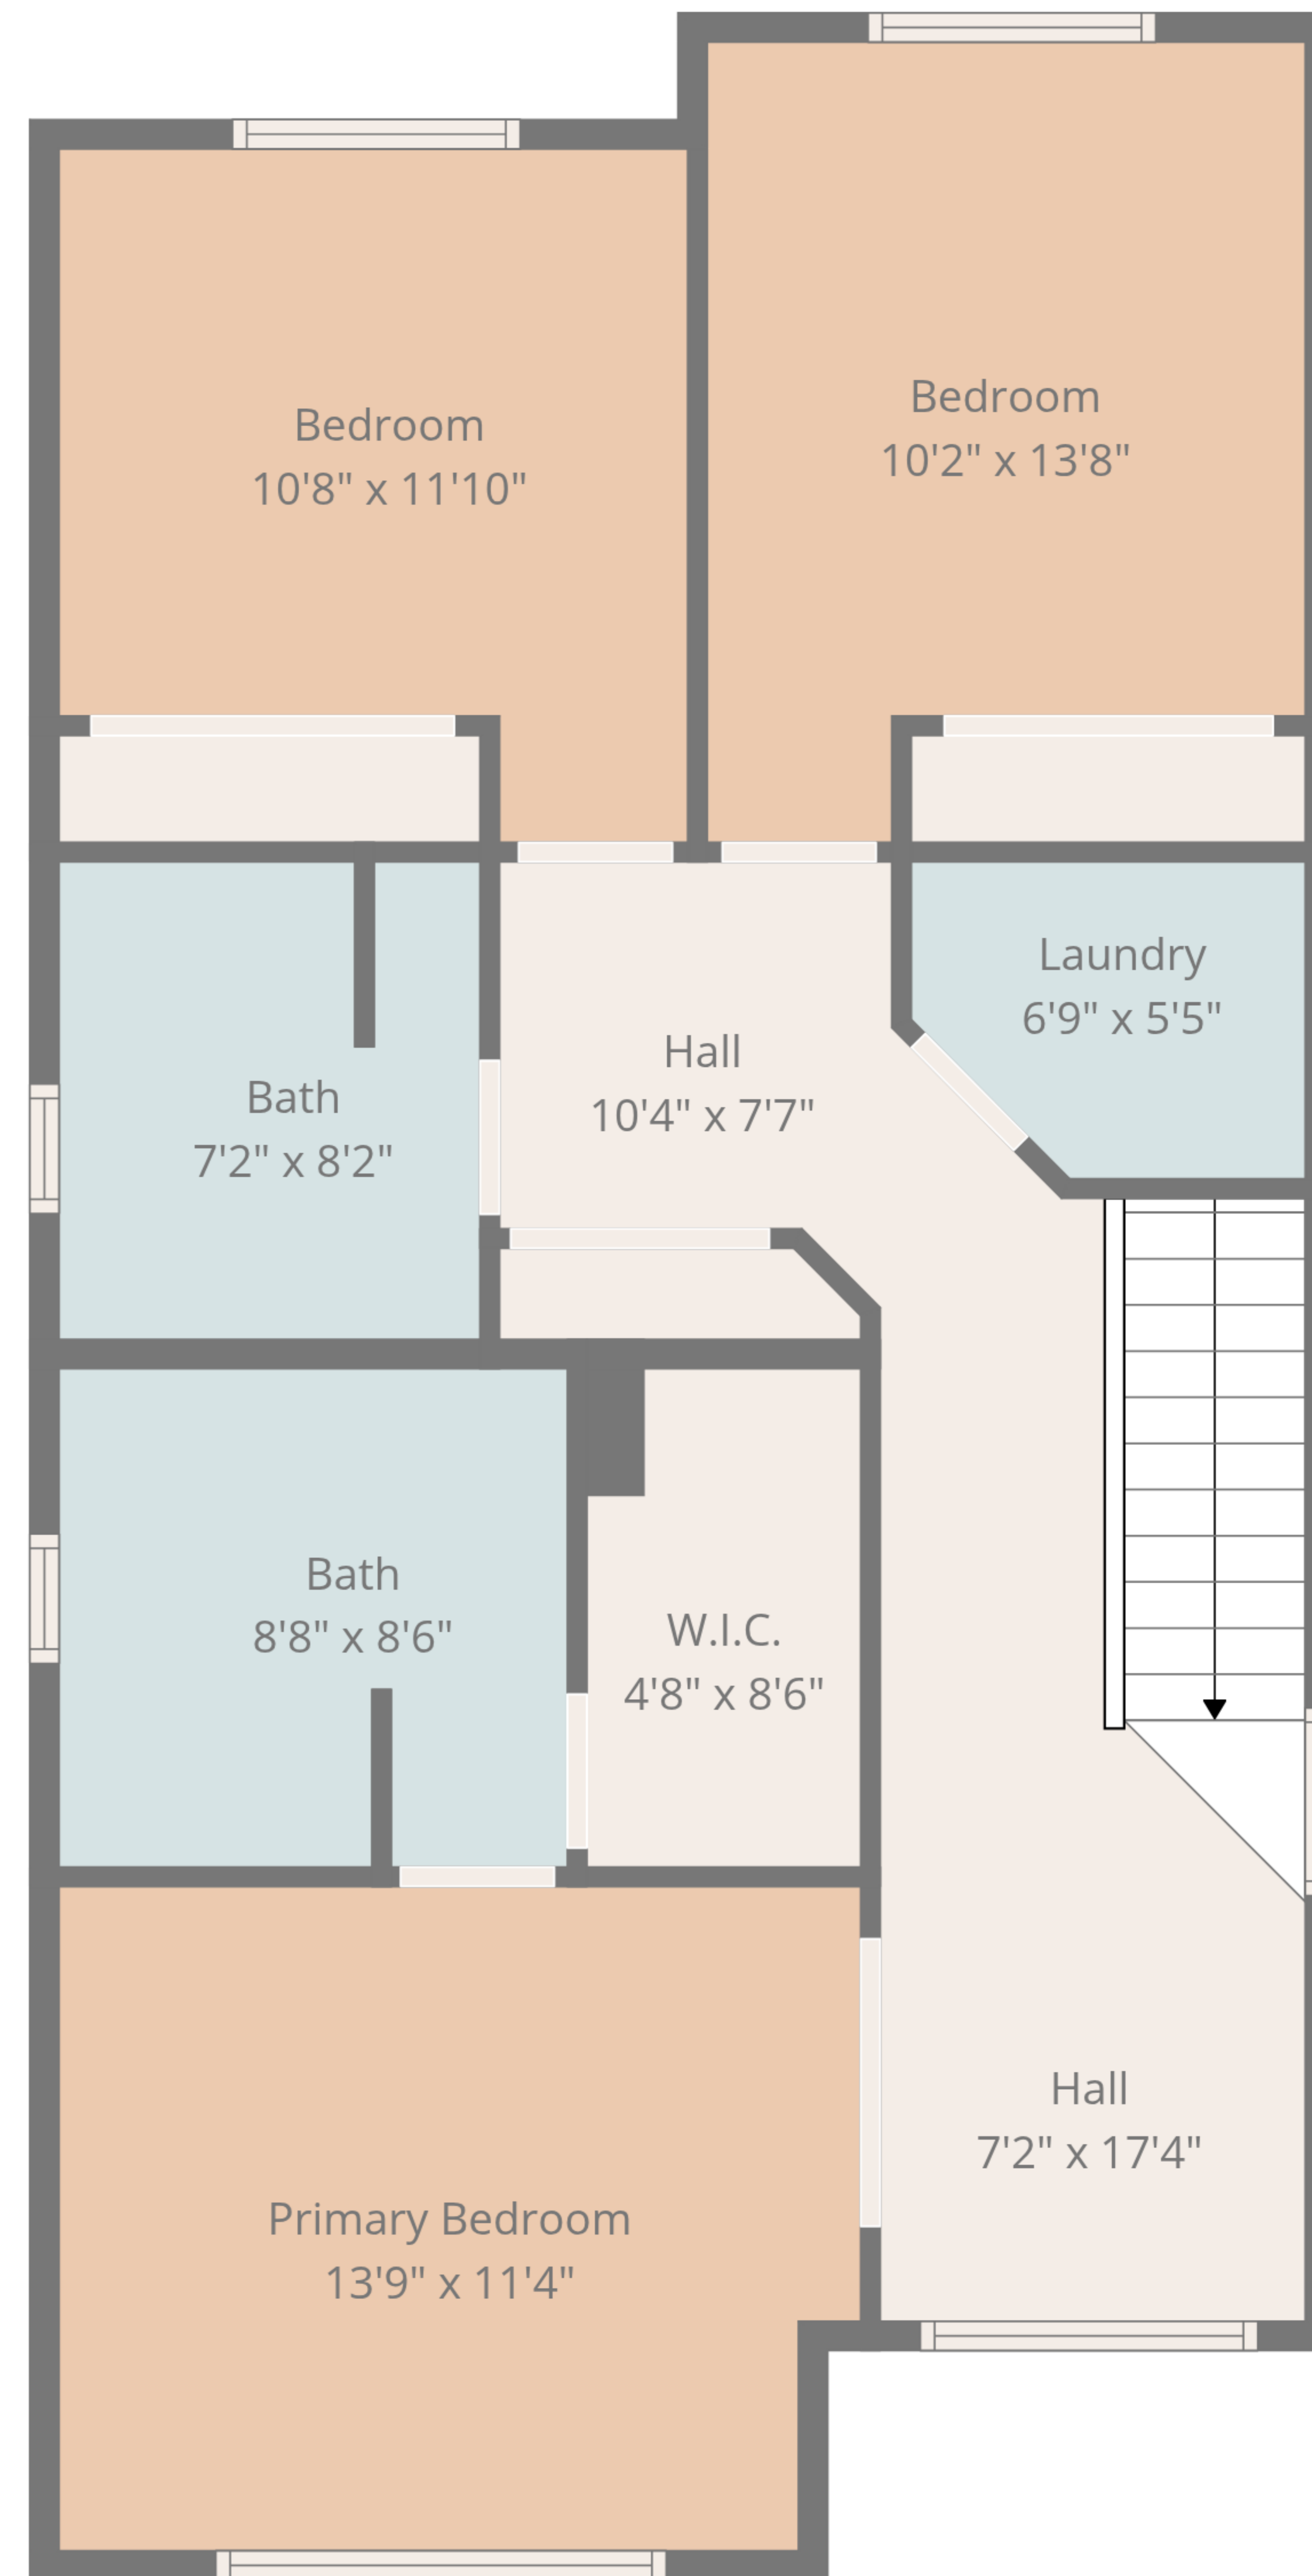

Total: 1423 sq. ft

1st Floor: 562 sq. Ft, 2nd Floor: 861 sq. ft
Excluded Areas: Garage: 225 sq. Ft, Walls: 141 sq. ft

Total: 1423 sq. ft

1st Floor: 562 sq. Ft, 2nd Floor: 861 sq. ft
Excluded Areas: Garage: 225 sq. Ft, Walls: 141 sq. ft

1st Floor

2nd Floor

Total: 1423 sq. ft
 1st Floor: 562 sq. Ft, 2nd Floor: 861 sq. ft
 Excluded Areas: Garage: 225 sq. Ft, Walls: 141 sq. ft