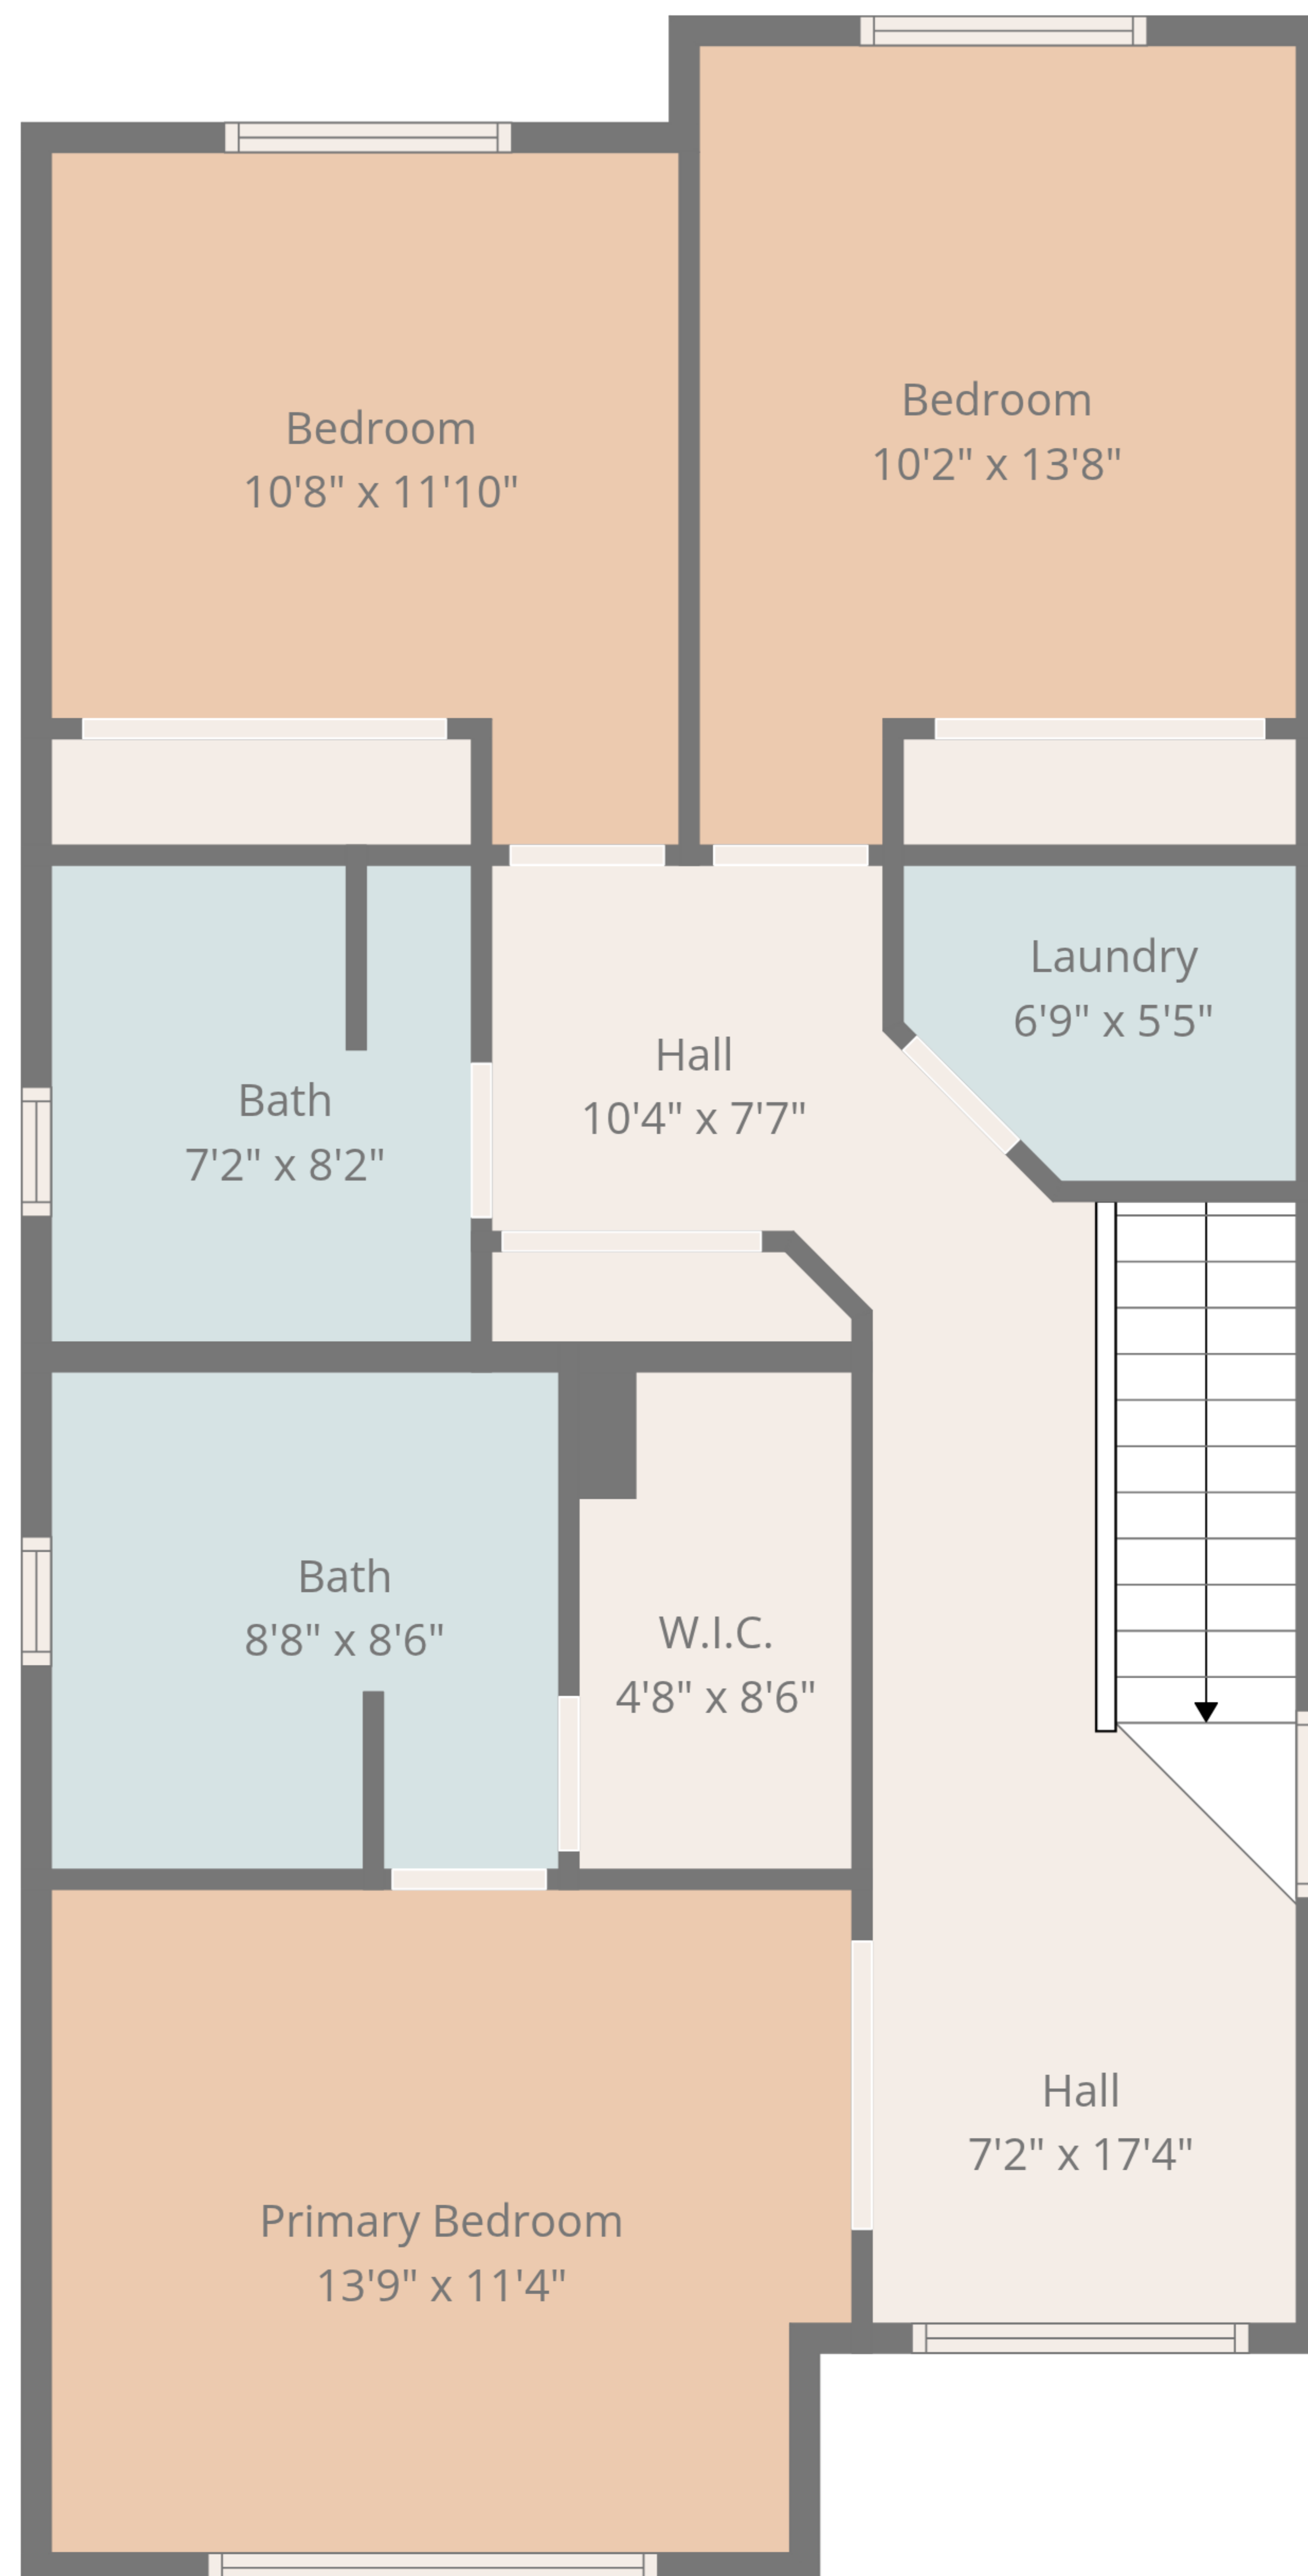

Total: 1423 sq. ft

1st Floor: 562 sq. Ft, 2nd Floor: 861 sq. ft
Excluded Areas: Garage: 225 sq. Ft, Walls: 141 sq. ft

Total: 1423 sq. ft

1st Floor: 562 sq. Ft, 2nd Floor: 861 sq. ft
Excluded Areas: Garage: 225 sq. Ft, Walls: 141 sq. ft

1st Floor

2nd Floor

Total: 1423 sq. ft
 1st Floor: 562 sq. Ft, 2nd Floor: 861 sq. ft
 Excluded Areas: Garage: 225 sq. Ft, Walls: 141 sq. ft