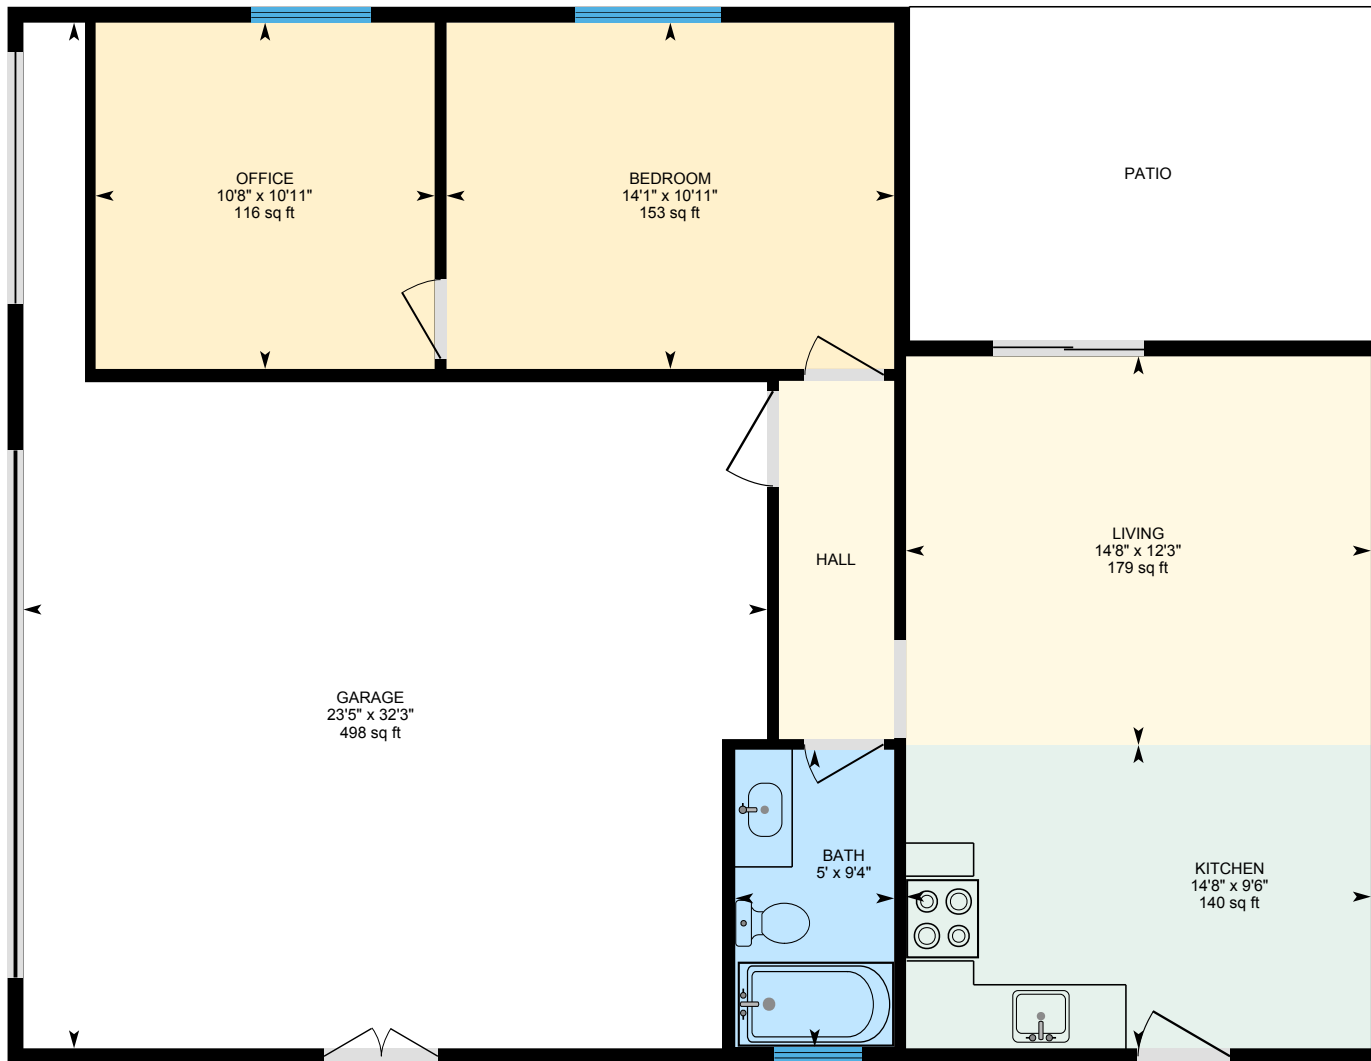

32475 S Bird Rd, Tracy, CA

Main Home Finished Area 2352.94 sq ft

PREPARED: 2025/02/20

White regions are excluded from total floor area in iGUIDE floor plans. All room dimensions and floor areas must be considered approximate and are subject to independent verification.

32475 S Bird Rd, Tracy, CA

Garage-adu Finished Area 758.76 sq ft
Unfinished Area 527.18 sq ft

PREPARED: 2025/02/20

White regions are excluded from total floor area in iGUIDE floor plans. All room dimensions and floor areas must be considered approximate and are subject to independent verification.