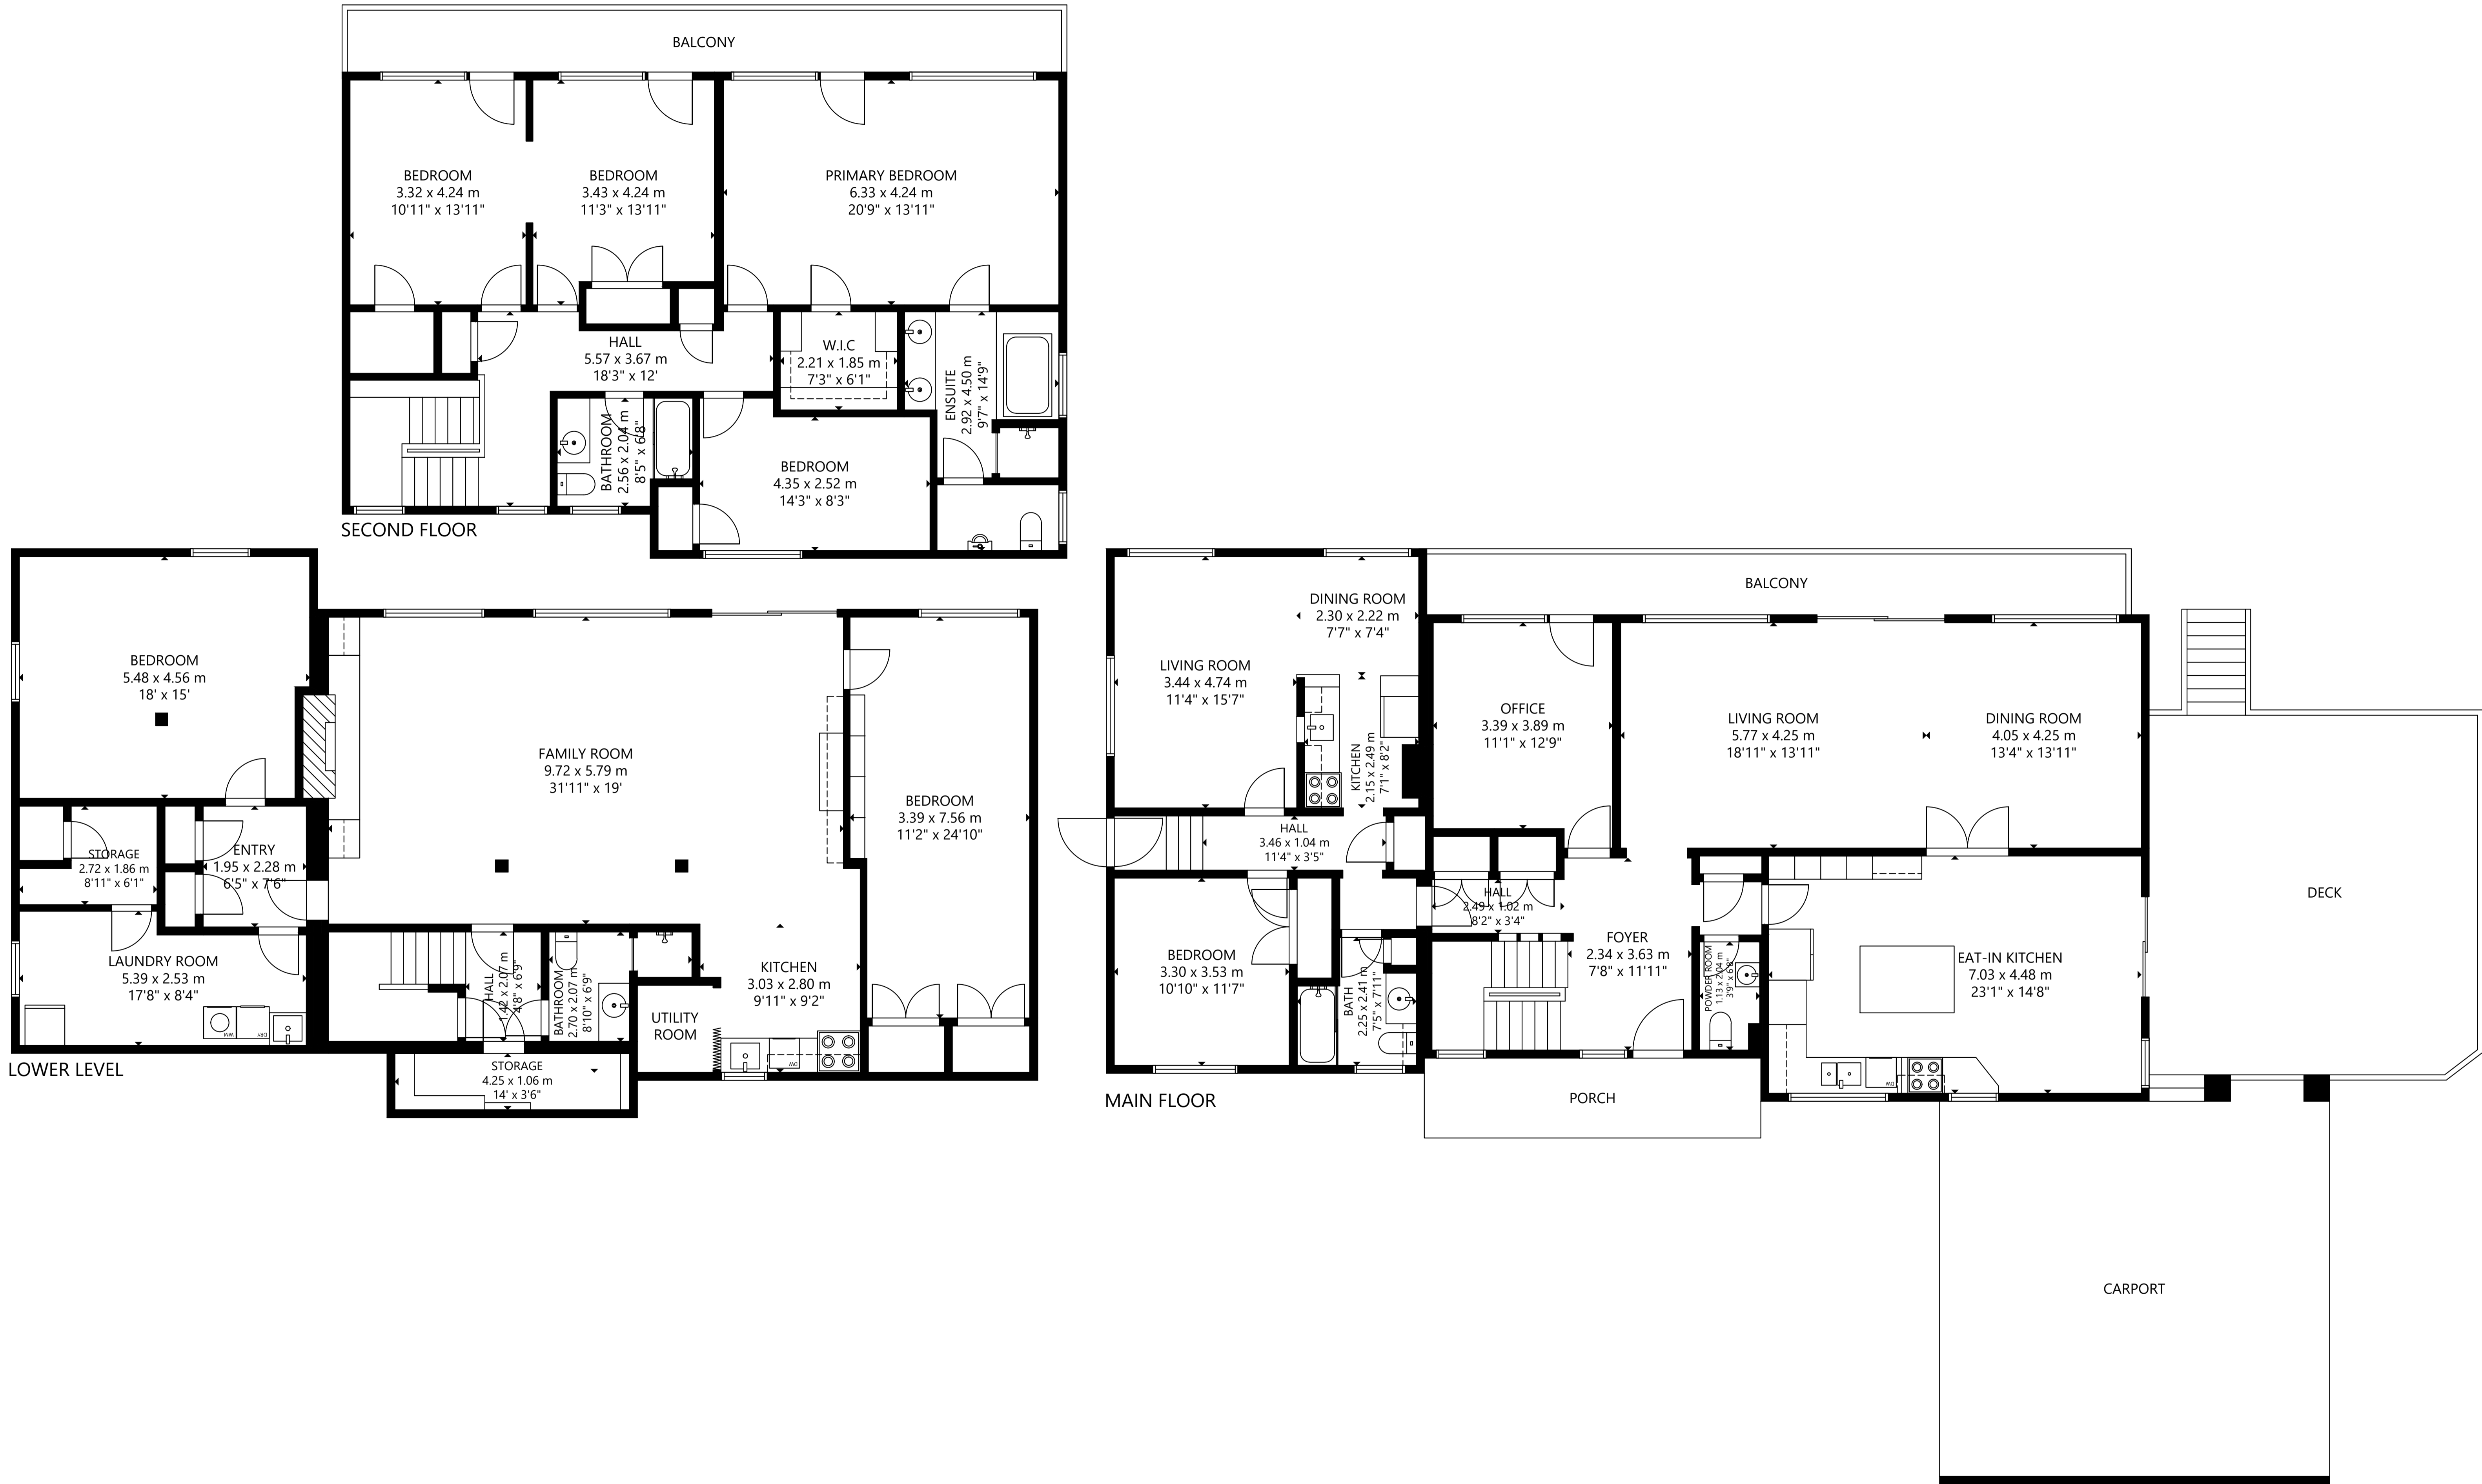

21 Wentworth Avenue

GROSS INTERNAL AREA
 MAIN FLOOR: 171 m²/1,839 sq ft, SECOND FLOOR: 114 m²/1,226 sq ft
 LOWER LEVEL: 170 m²/1,826 sq ft
 TOTAL: 455 m²/4,891 sq ft
 SIZE AND DIMENSIONS ARE APPROXIMATE, ACTUAL MAY VARY.