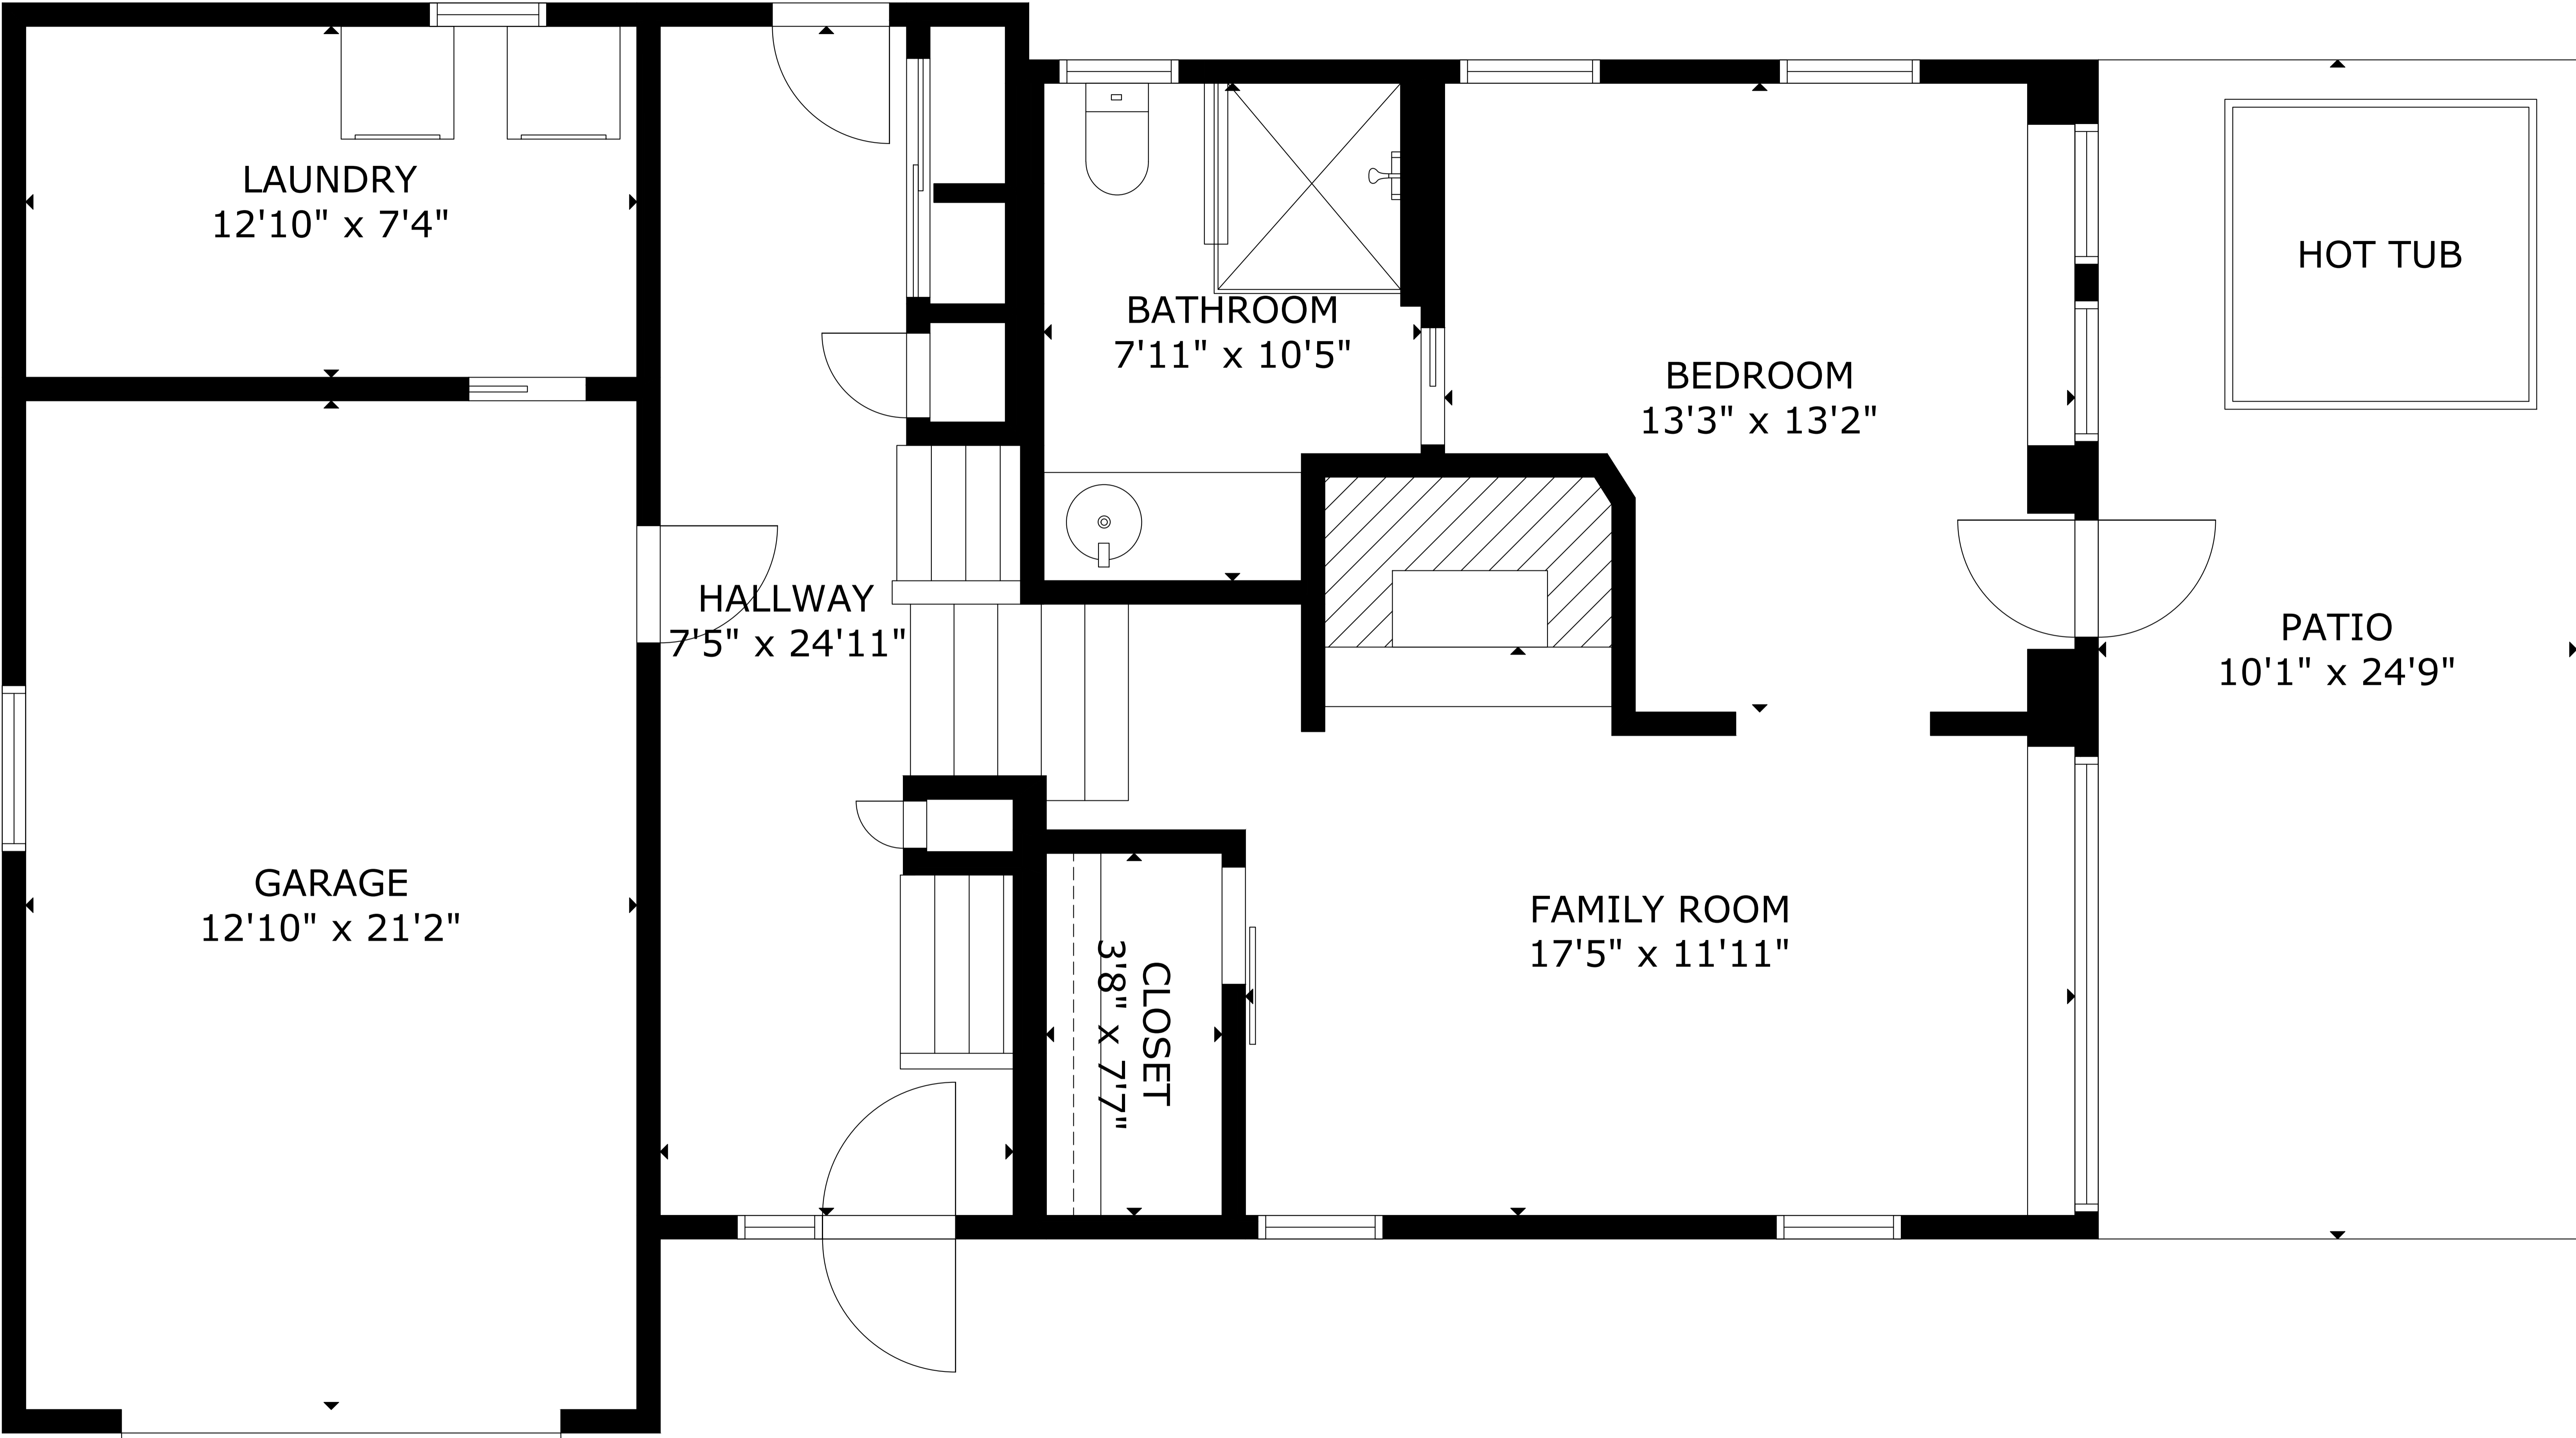

3 Mockingbird Lane Harwich

GROSS INTERNAL AREA
 TOTAL: 1,914 sq ft
 FLOOR 1: 714 sq ft, FLOOR 2: 1,200 sq ft
 EXCLUDED AREAS: GARAGE: 372 sq ft, PATIO: 249 sq ft
 SIZE AND DIMENSIONS ARE APPROXIMATE, ACTUAL MAY VARY