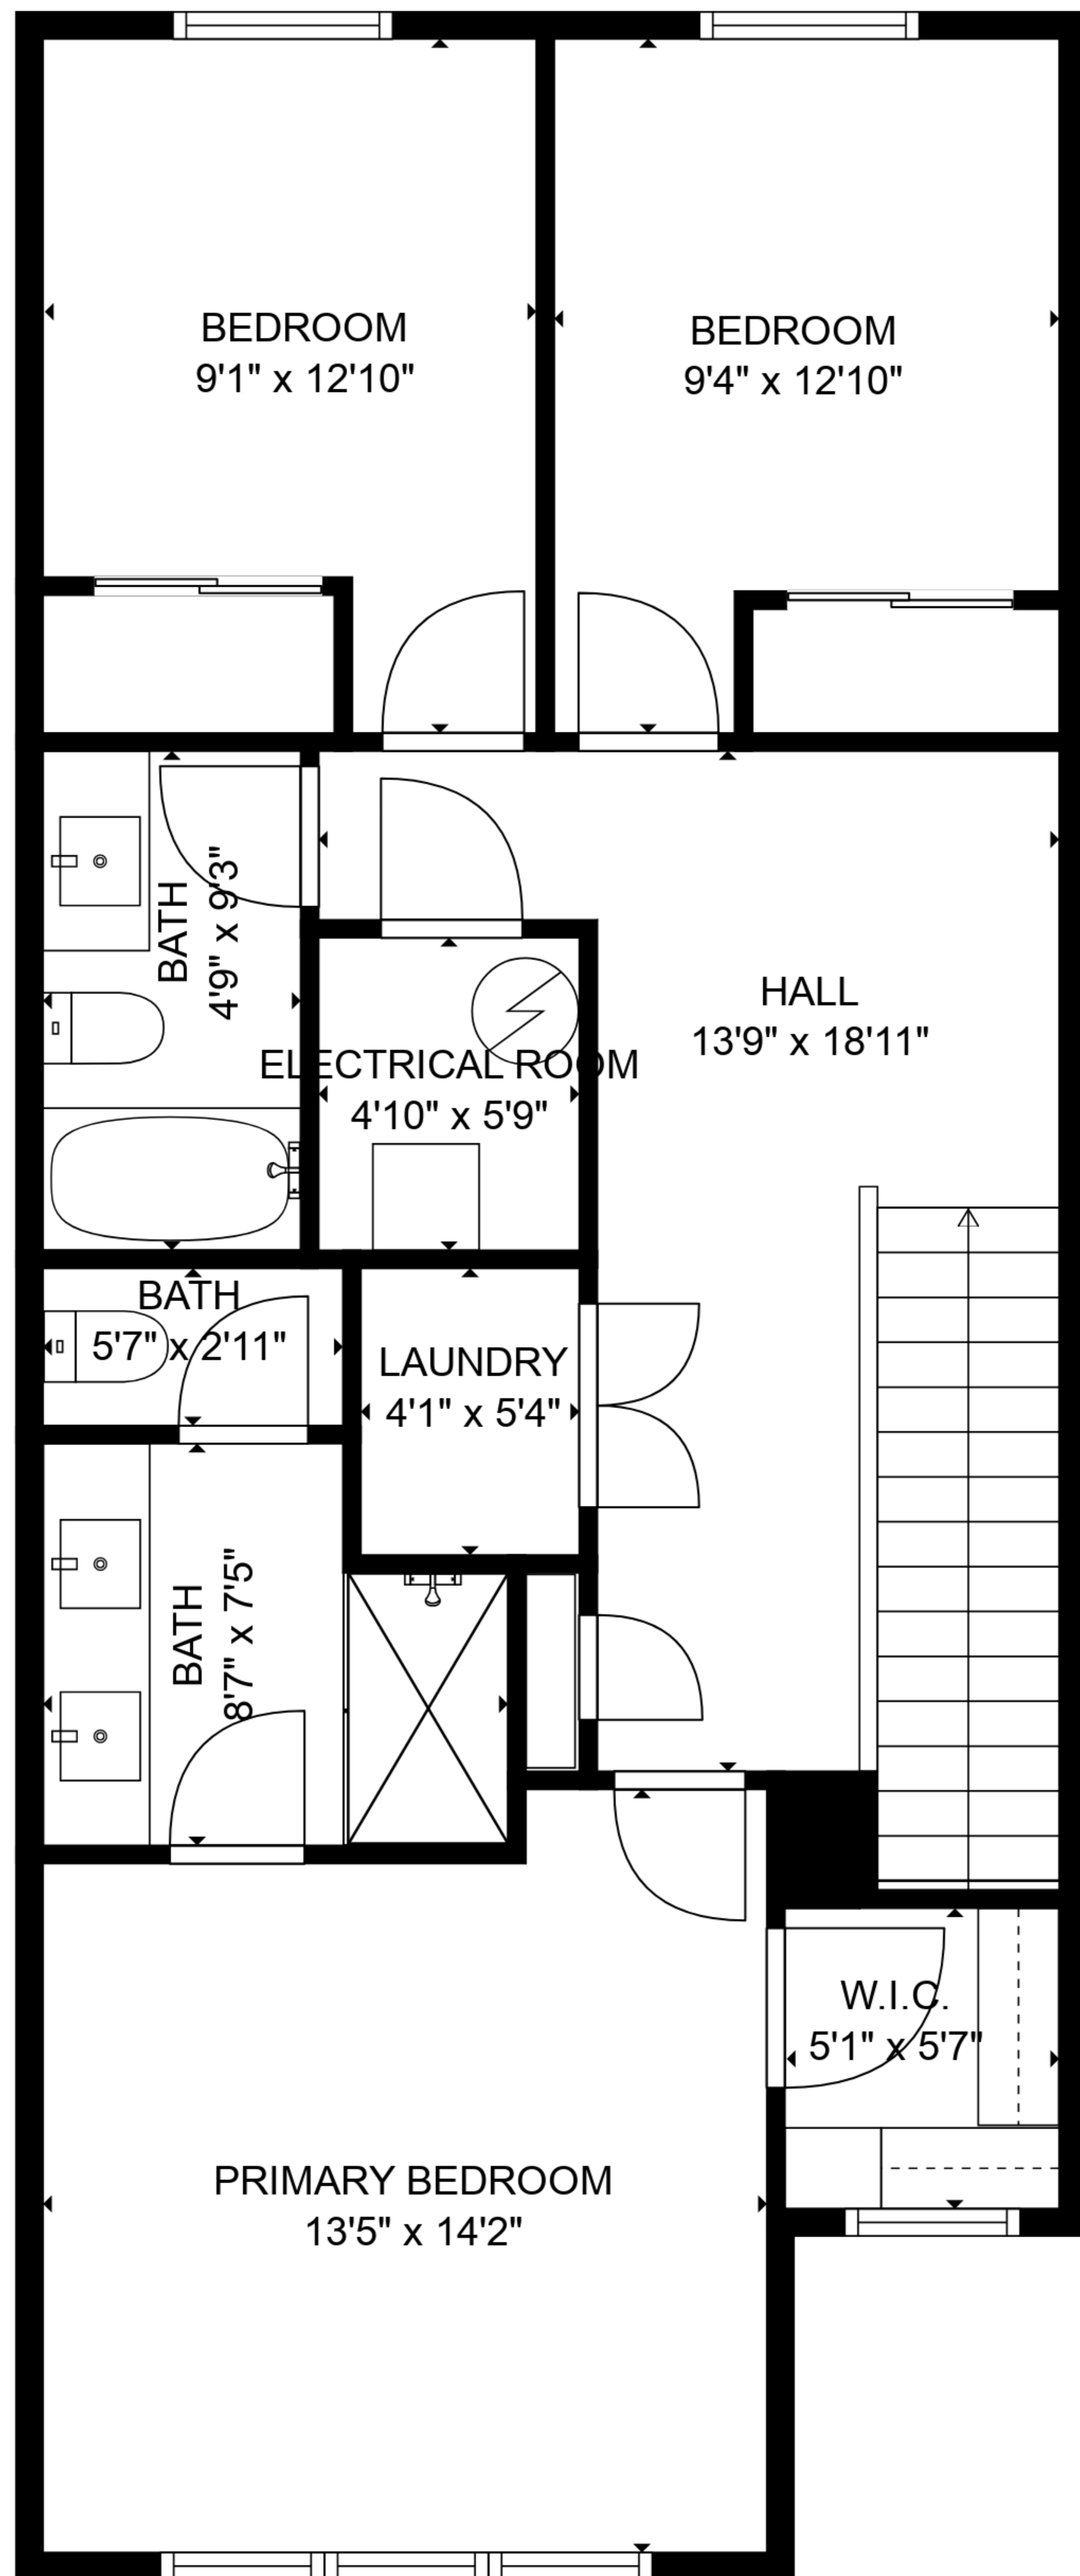

TOTAL: 1261 sq. ft

FLOOR 1: 447 sq. ft, FLOOR 2: 814 sq. ft

EXCLUDED AREAS: GARAGE: 385 sq. ft, ELECTRICAL ROOM: 28 sq. ft

SIZES AND DIMENSIONS ARE APPROXIMATE, ACTUAL MAY VARY.

TOTAL: 1261 sq. ft

FLOOR 1: 447 sq. ft, FLOOR 2: 814 sq. ft

EXCLUDED AREAS: GARAGE: 385 sq. ft, ELECTRICAL ROOM: 28 sq. ft

SIZES AND DIMENSIONS ARE APPROXIMATE, ACTUAL MAY VARY.

FLOOR 1

FLOOR 2

TOTAL: 1261 sq. ft

FLOOR 1: 447 sq. ft, FLOOR 2: 814 sq. ft

EXCLUDED AREAS: GARAGE: 385 sq. ft, ELECTRICAL ROOM: 28 sq. ft

SIZES AND DIMENSIONS ARE APPROXIMATE, ACTUAL MAY VARY.