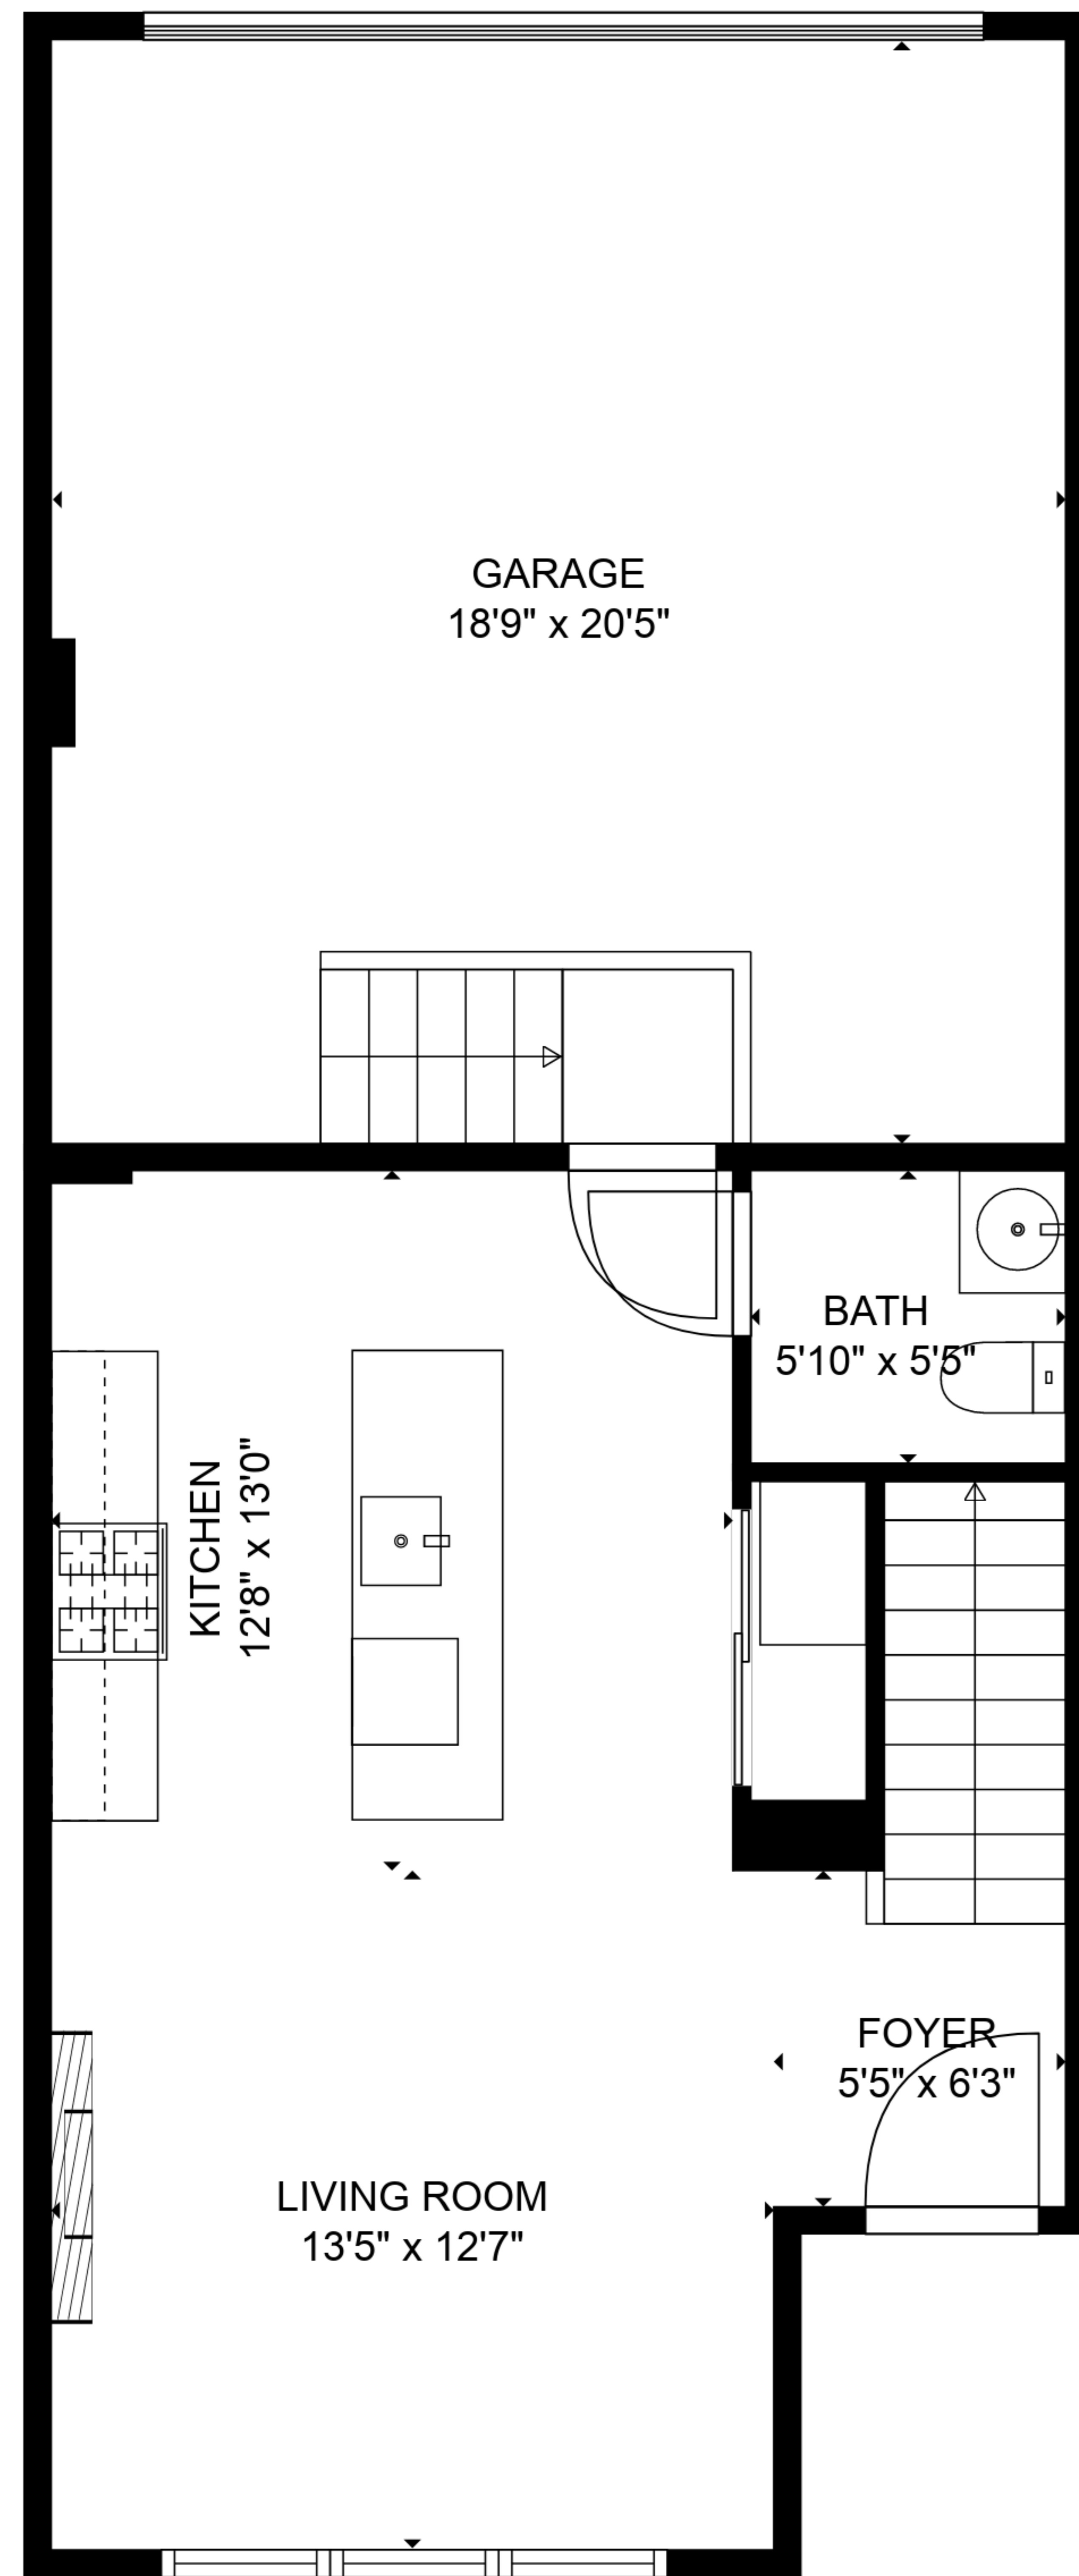

TOTAL: 1261 sq. ft

FLOOR 1: 447 sq. ft, FLOOR 2: 814 sq. ft

EXCLUDED AREAS: GARAGE: 385 sq. ft, ELECTRICAL ROOM: 28 sq. ft

SIZES AND DIMENSIONS ARE APPROXIMATE, ACTUAL MAY VARY.

TOTAL: 1261 sq. ft

FLOOR 1: 447 sq. ft, FLOOR 2: 814 sq. ft

EXCLUDED AREAS: GARAGE: 385 sq. ft, ELECTRICAL ROOM: 28 sq. ft

SIZES AND DIMENSIONS ARE APPROXIMATE, ACTUAL MAY VARY.

FLOOR 1

FLOOR 2

TOTAL: 1261 sq. ft

FLOOR 1: 447 sq. ft, FLOOR 2: 814 sq. ft

EXCLUDED AREAS: GARAGE: 385 sq. ft, ELECTRICAL ROOM: 28 sq. ft

SIZES AND DIMENSIONS ARE APPROXIMATE, ACTUAL MAY VARY.