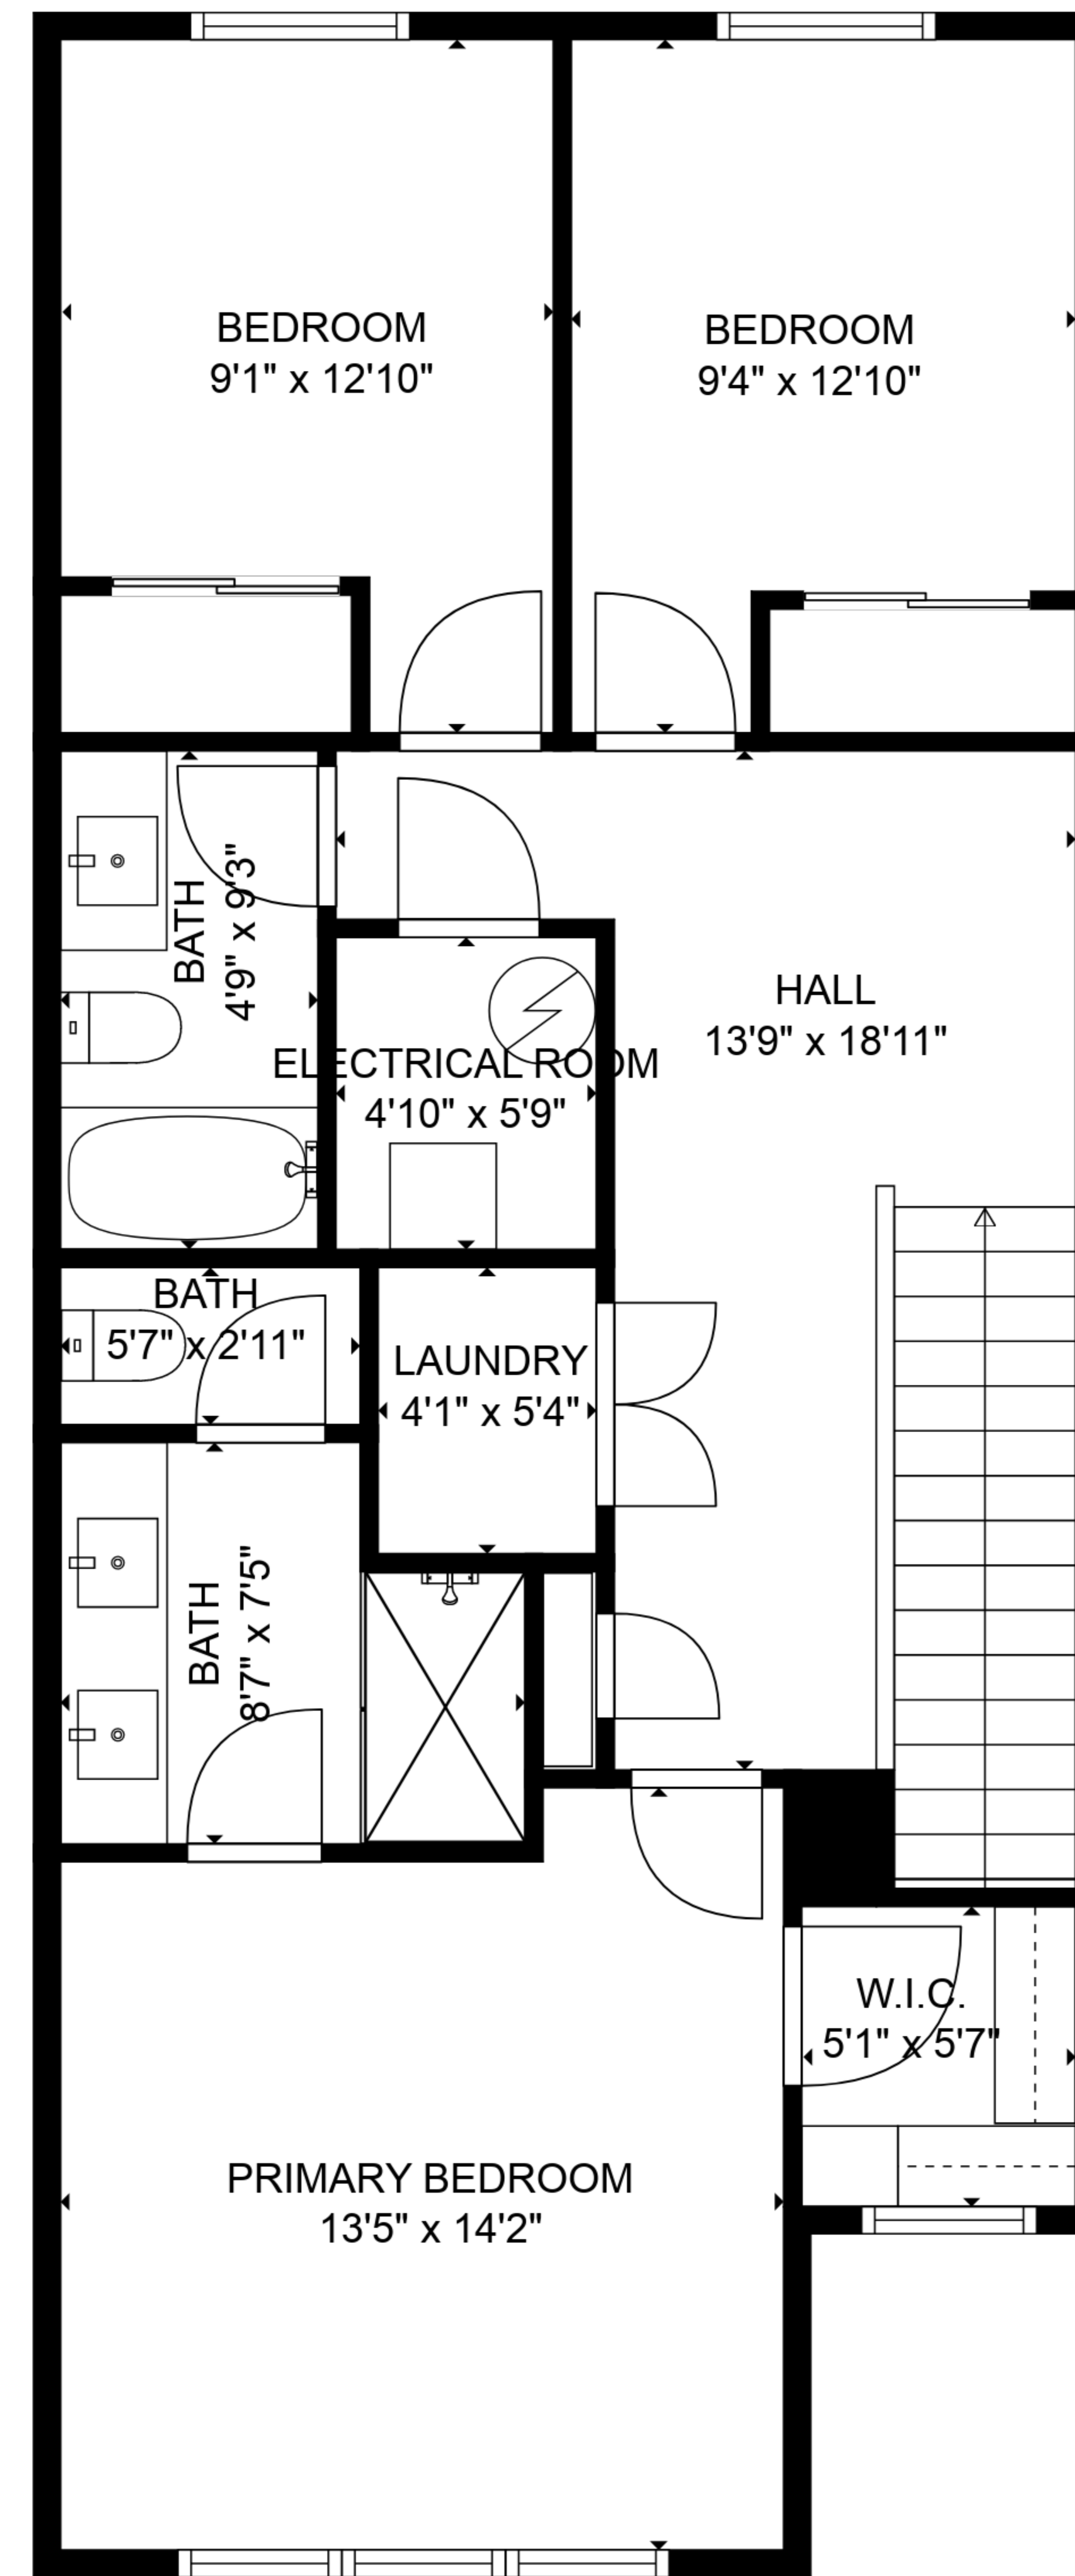

TOTAL: 1261 sq. ft

FLOOR 1: 447 sq. ft, FLOOR 2: 814 sq. ft

EXCLUDED AREAS: GARAGE: 385 sq. ft, ELECTRICAL ROOM: 28 sq. ft

SIZES AND DIMENSIONS ARE APPROXIMATE, ACTUAL MAY VARY.

TOTAL: 1261 sq. ft

FLOOR 1: 447 sq. ft, FLOOR 2: 814 sq. ft

EXCLUDED AREAS: GARAGE: 385 sq. ft, ELECTRICAL ROOM: 28 sq. ft

SIZES AND DIMENSIONS ARE APPROXIMATE, ACTUAL MAY VARY.

FLOOR 1

FLOOR 2

TOTAL: 1261 sq. ft

FLOOR 1: 447 sq. ft, FLOOR 2: 814 sq. ft

EXCLUDED AREAS: GARAGE: 385 sq. ft, ELECTRICAL ROOM: 28 sq. ft

SIZES AND DIMENSIONS ARE APPROXIMATE, ACTUAL MAY VARY.