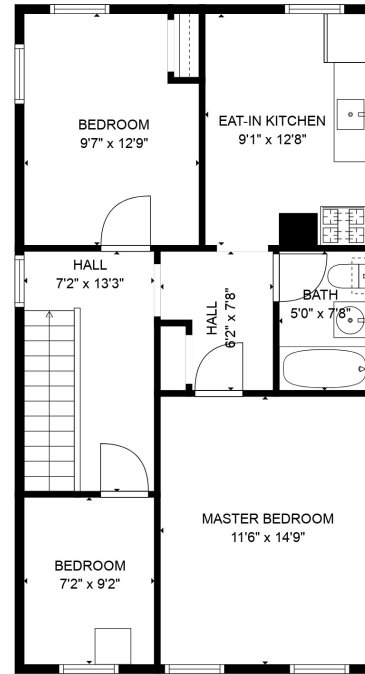

FLOOR 1

FLOOR 2

Total scanned area: 1839 sq. ft

MEASUREMENTS ARE CALCULATED BY CUBICASA TECHNOLOGY. DEEMED HIGHLY RELIABLE BUT NOT GUARANTEED.

Total scanned area: 1839 sq. ft

MEASUREMENTS ARE CALCULATED BY CUBICASA TECHNOLOGY. DEEMED HIGHLY RELIABLE BUT NOT GUARANTEED.

Total scanned area: 1839 sq. ft

MEASUREMENTS ARE CALCULATED BY CUBICASA TECHNOLOGY. DEEMED HIGHLY RELIABLE BUT NOT GUARANTEED.