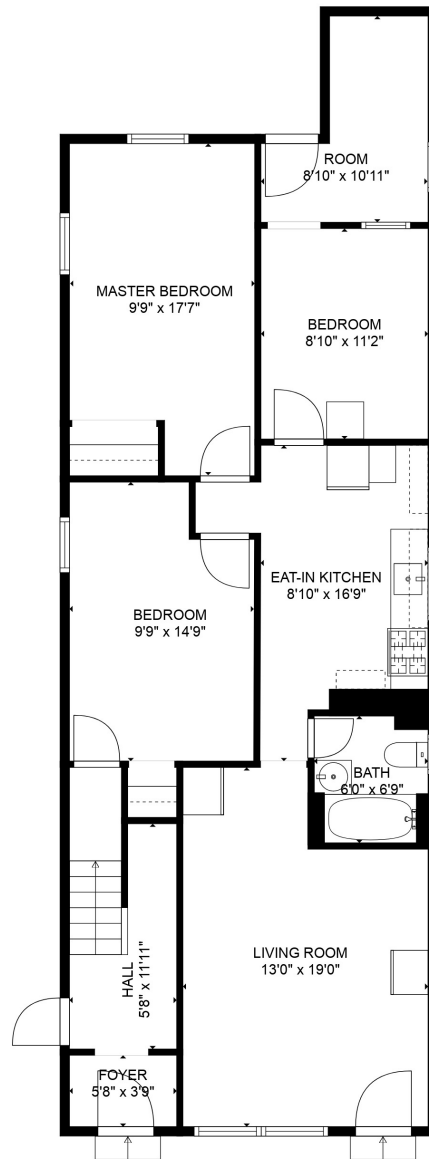

FLOOR 1

FLOOR 2

Total scanned area: 1839 sq. ft

MEASUREMENTS ARE CALCULATED BY CUBICASA TECHNOLOGY. DEEMED HIGHLY RELIABLE BUT NOT GUARANTEED.

Total scanned area: 1839 sq. ft

MEASUREMENTS ARE CALCULATED BY CUBICASA TECHNOLOGY. DEEMED HIGHLY RELIABLE BUT NOT GUARANTEED.

Total scanned area: 1839 sq. ft

MEASUREMENTS ARE CALCULATED BY CUBICASA TECHNOLOGY. DEEMED HIGHLY RELIABLE BUT NOT GUARANTEED.