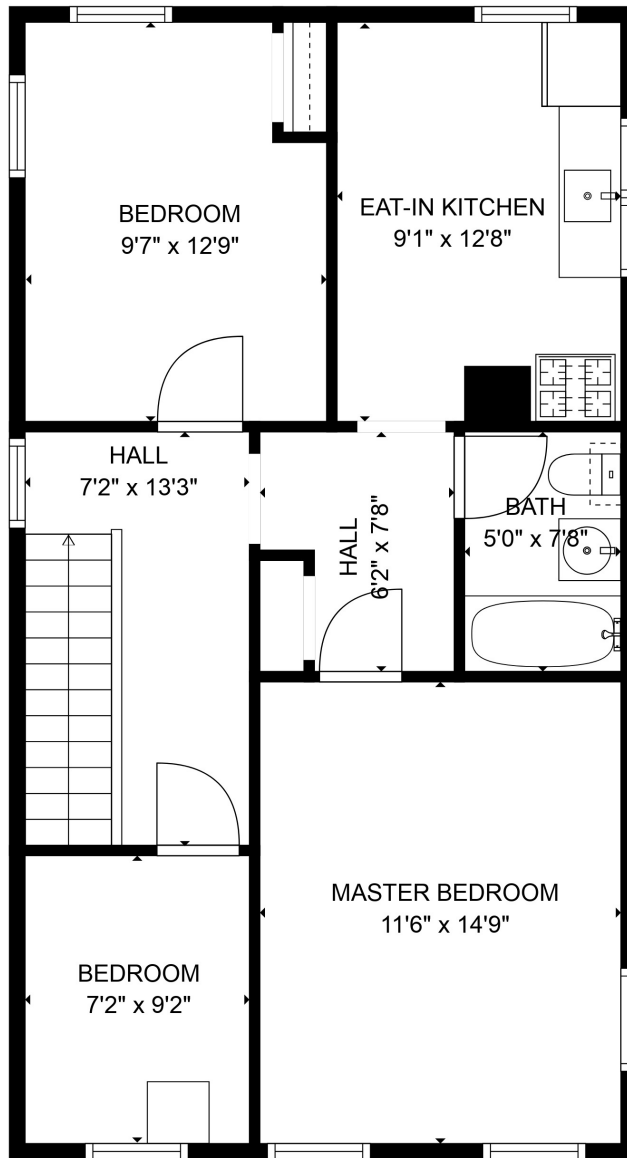

FLOOR 1

FLOOR 2

Total scanned area: 1839 sq. ft

MEASUREMENTS ARE CALCULATED BY CUBICASA TECHNOLOGY. DEEMED HIGHLY RELIABLE BUT NOT GUARANTEED.

Total scanned area: 1839 sq. ft

MEASUREMENTS ARE CALCULATED BY CUBICASA TECHNOLOGY. DEEMED HIGHLY RELIABLE BUT NOT GUARANTEED.

Total scanned area: 1839 sq. ft

MEASUREMENTS ARE CALCULATED BY CUBICASA TECHNOLOGY. DEEMED HIGHLY RELIABLE BUT NOT GUARANTEED.