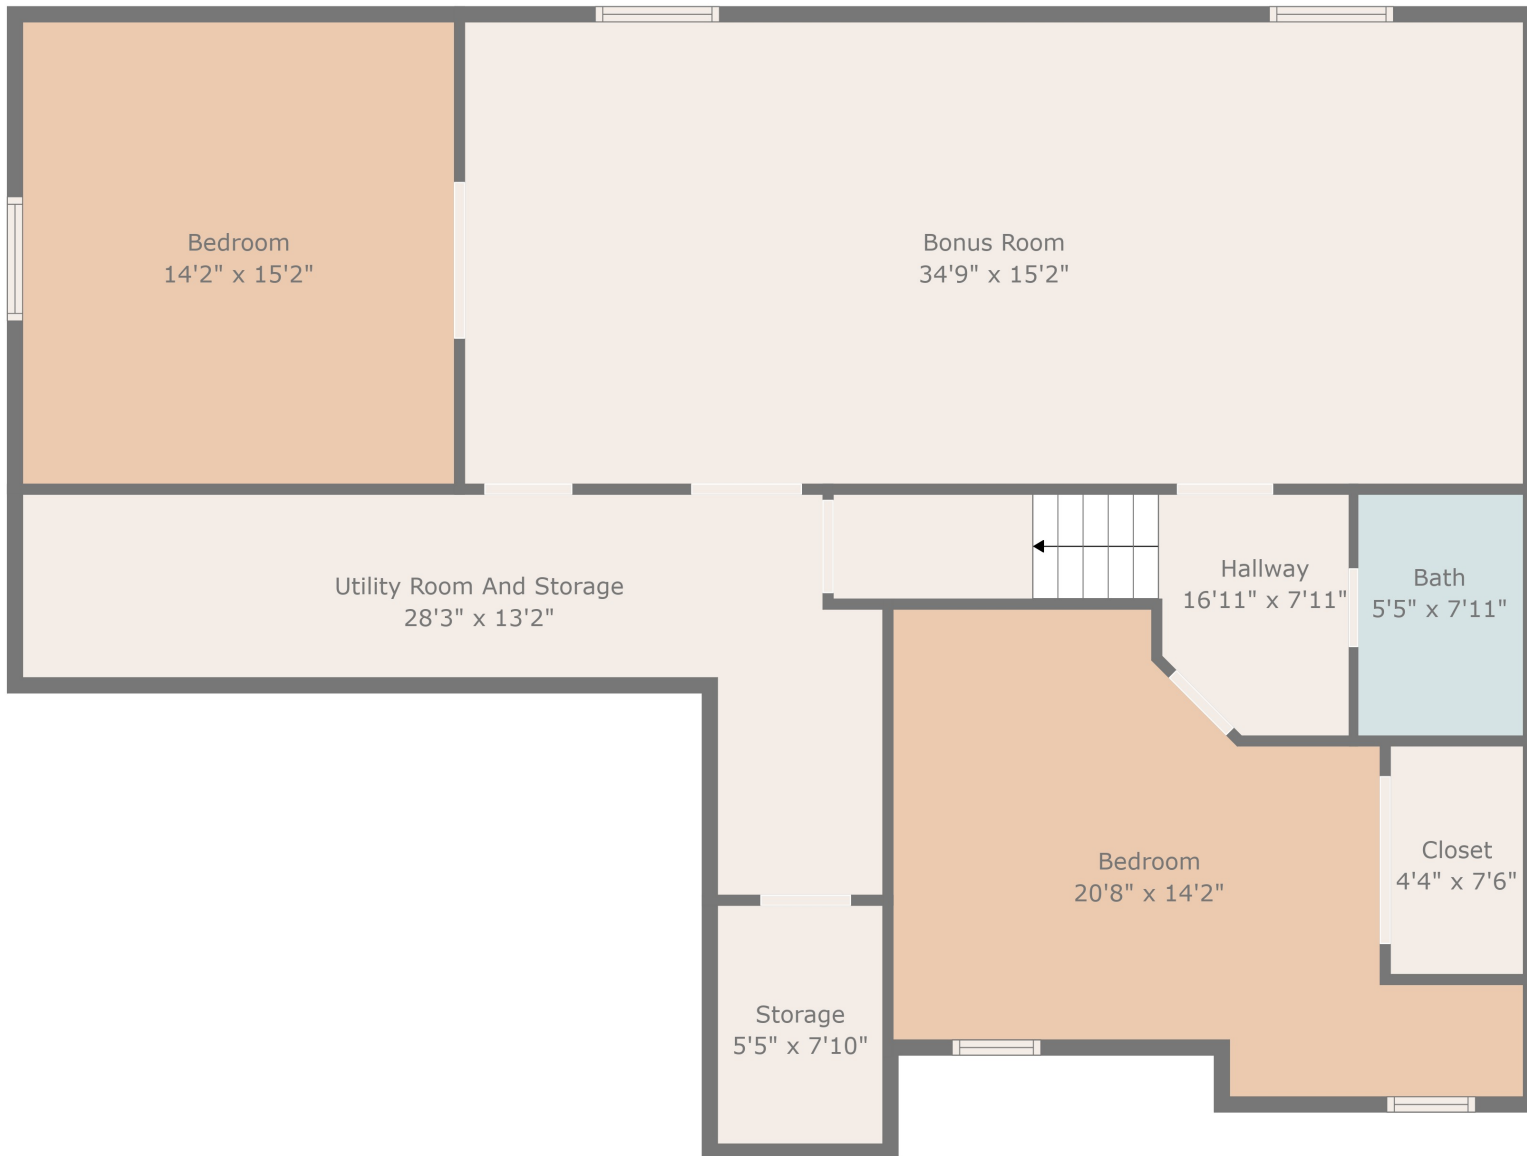

**TOTAL: 2669 sq. ft**

Below Ground: 1164 sq. ft, FLOOR 2: 1505 sq. ft

EXCLUDED AREAS: STORAGE: 44 sq. ft, UTILITY ROOM AND STORAGE: 201 sq. ft, GARAGE: 952 sq. ft, DECK: 117 sq. ft

Measurements Are Calculated By Cubicasa Technology. Deemed Highly Reliable But Not Guaranteed.