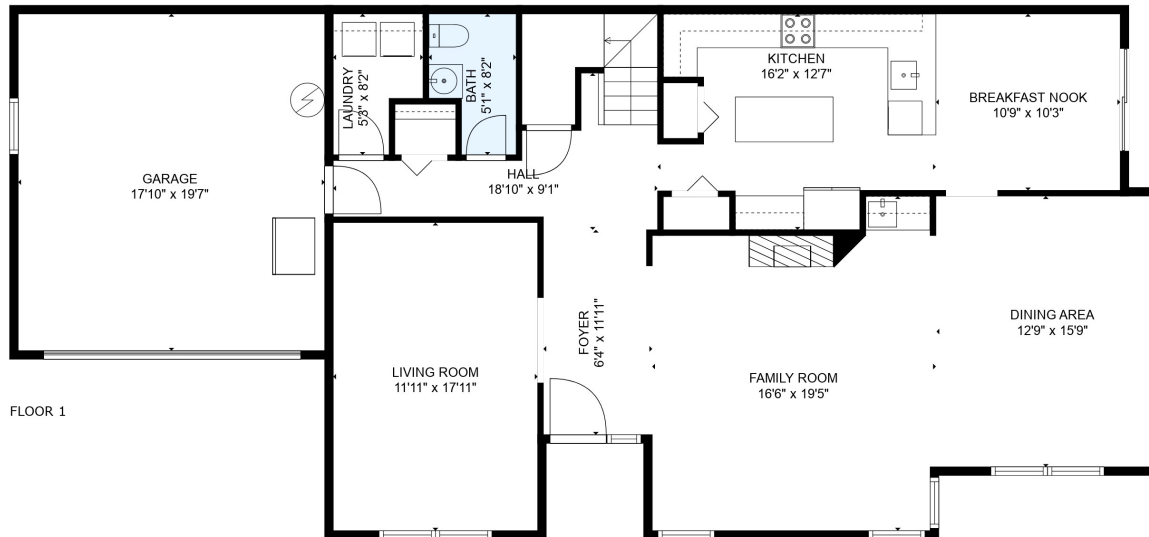

FLOOR 2

FLOOR 1

Total scanned area: 3007 sq. ft

SIZES AND DIMENSIONS ARE ESTIMATED

Total scanned area: 3007 sq. ft

SIZES AND DIMENSIONS ARE ESTIMATED

Total scanned area: 3007 sq. ft