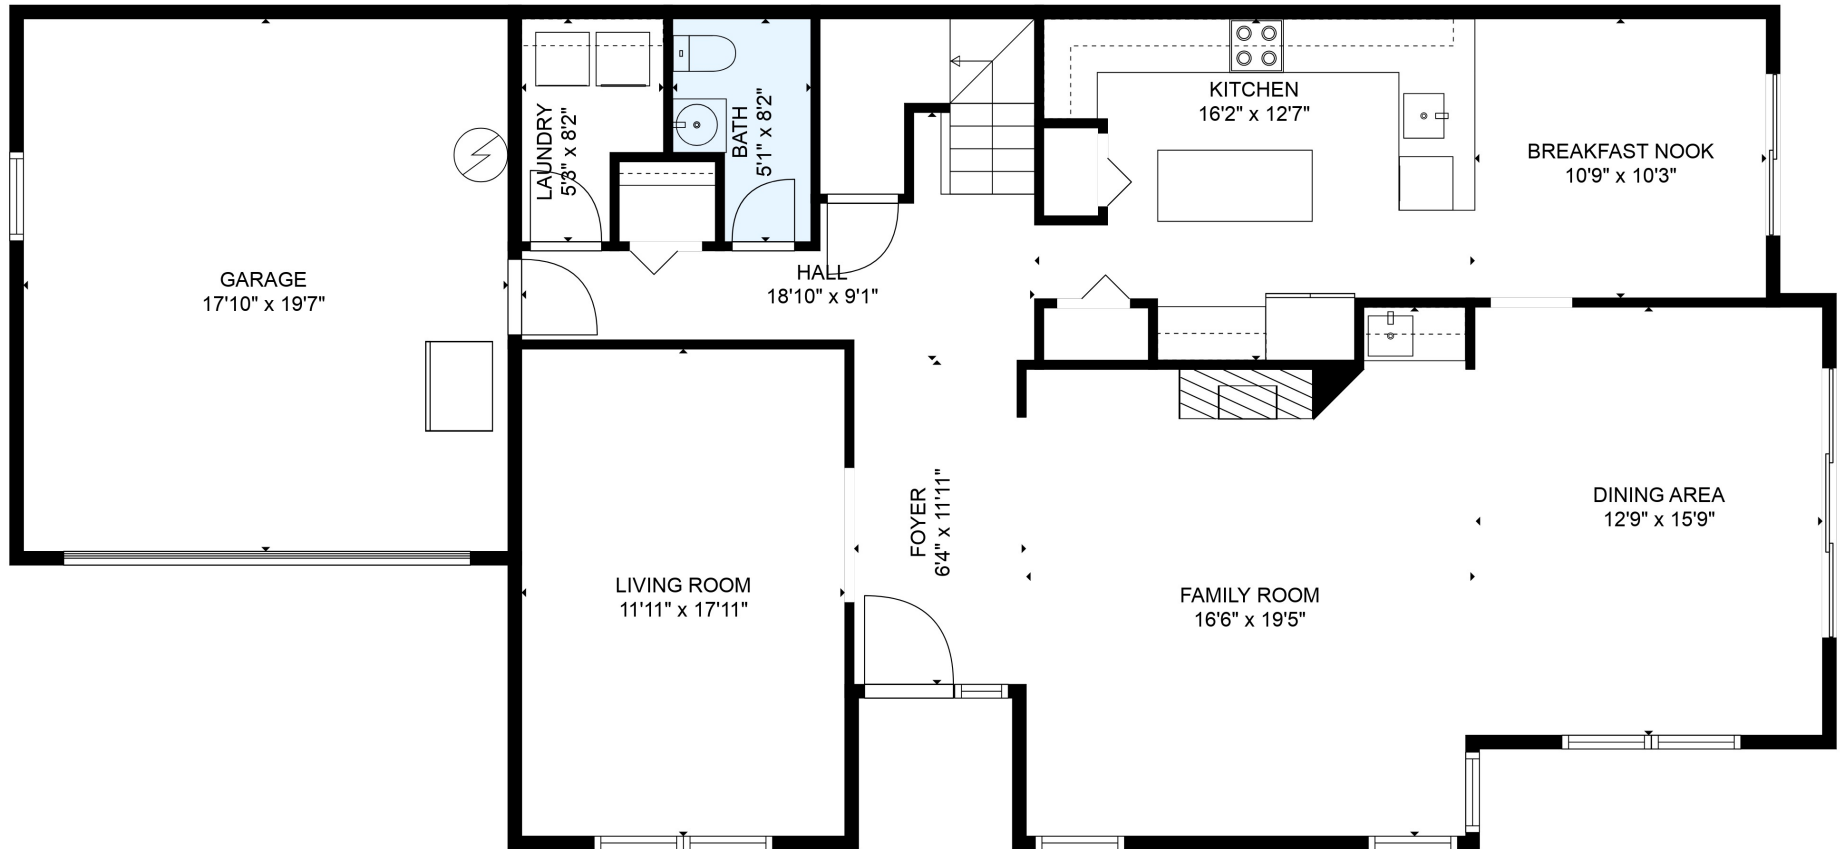

FLOOR 2

FLOOR 1

Total scanned area: 3007 sq. ft

SIZES AND DIMENSIONS ARE ESTIMATED

Total scanned area: 3007 sq. ft

SIZES AND DIMENSIONS ARE ESTIMATED

Total scanned area: 3007 sq. ft