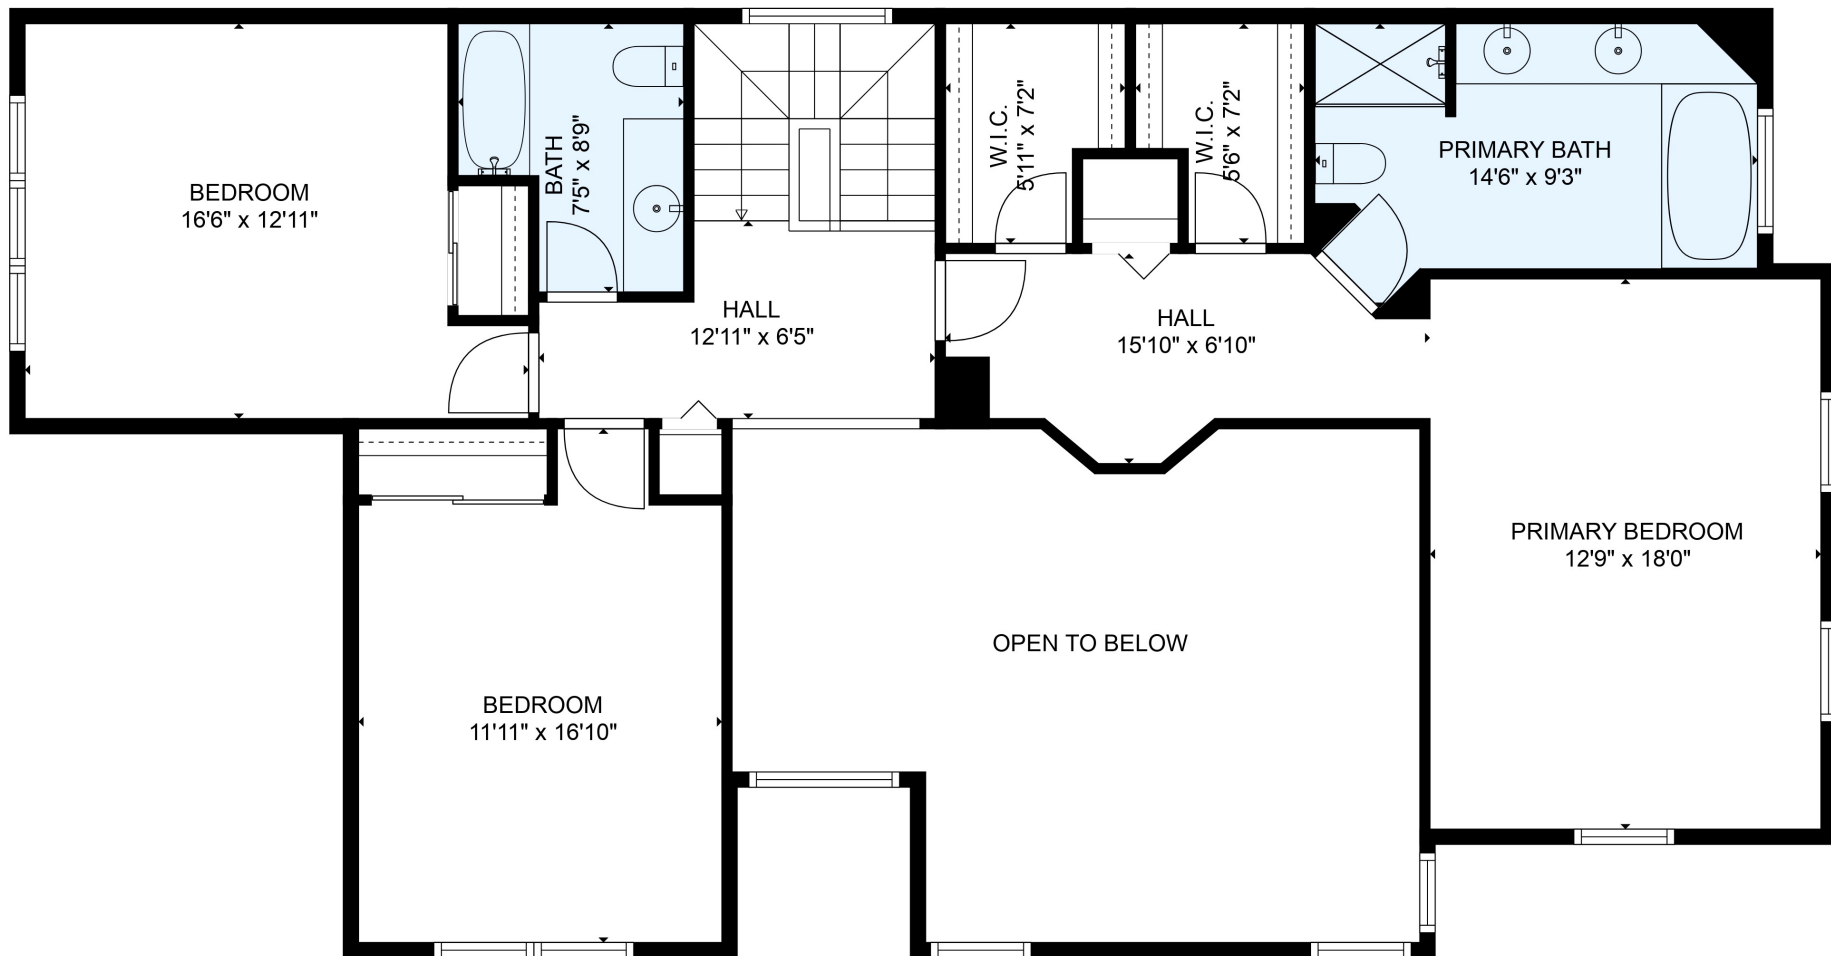

FLOOR 2

FLOOR 1

Total scanned area: 3007 sq. ft

SIZES AND DIMENSIONS ARE ESTIMATED

Total scanned area: 3007 sq. ft

SIZES AND DIMENSIONS ARE ESTIMATED

Total scanned area: 3007 sq. ft