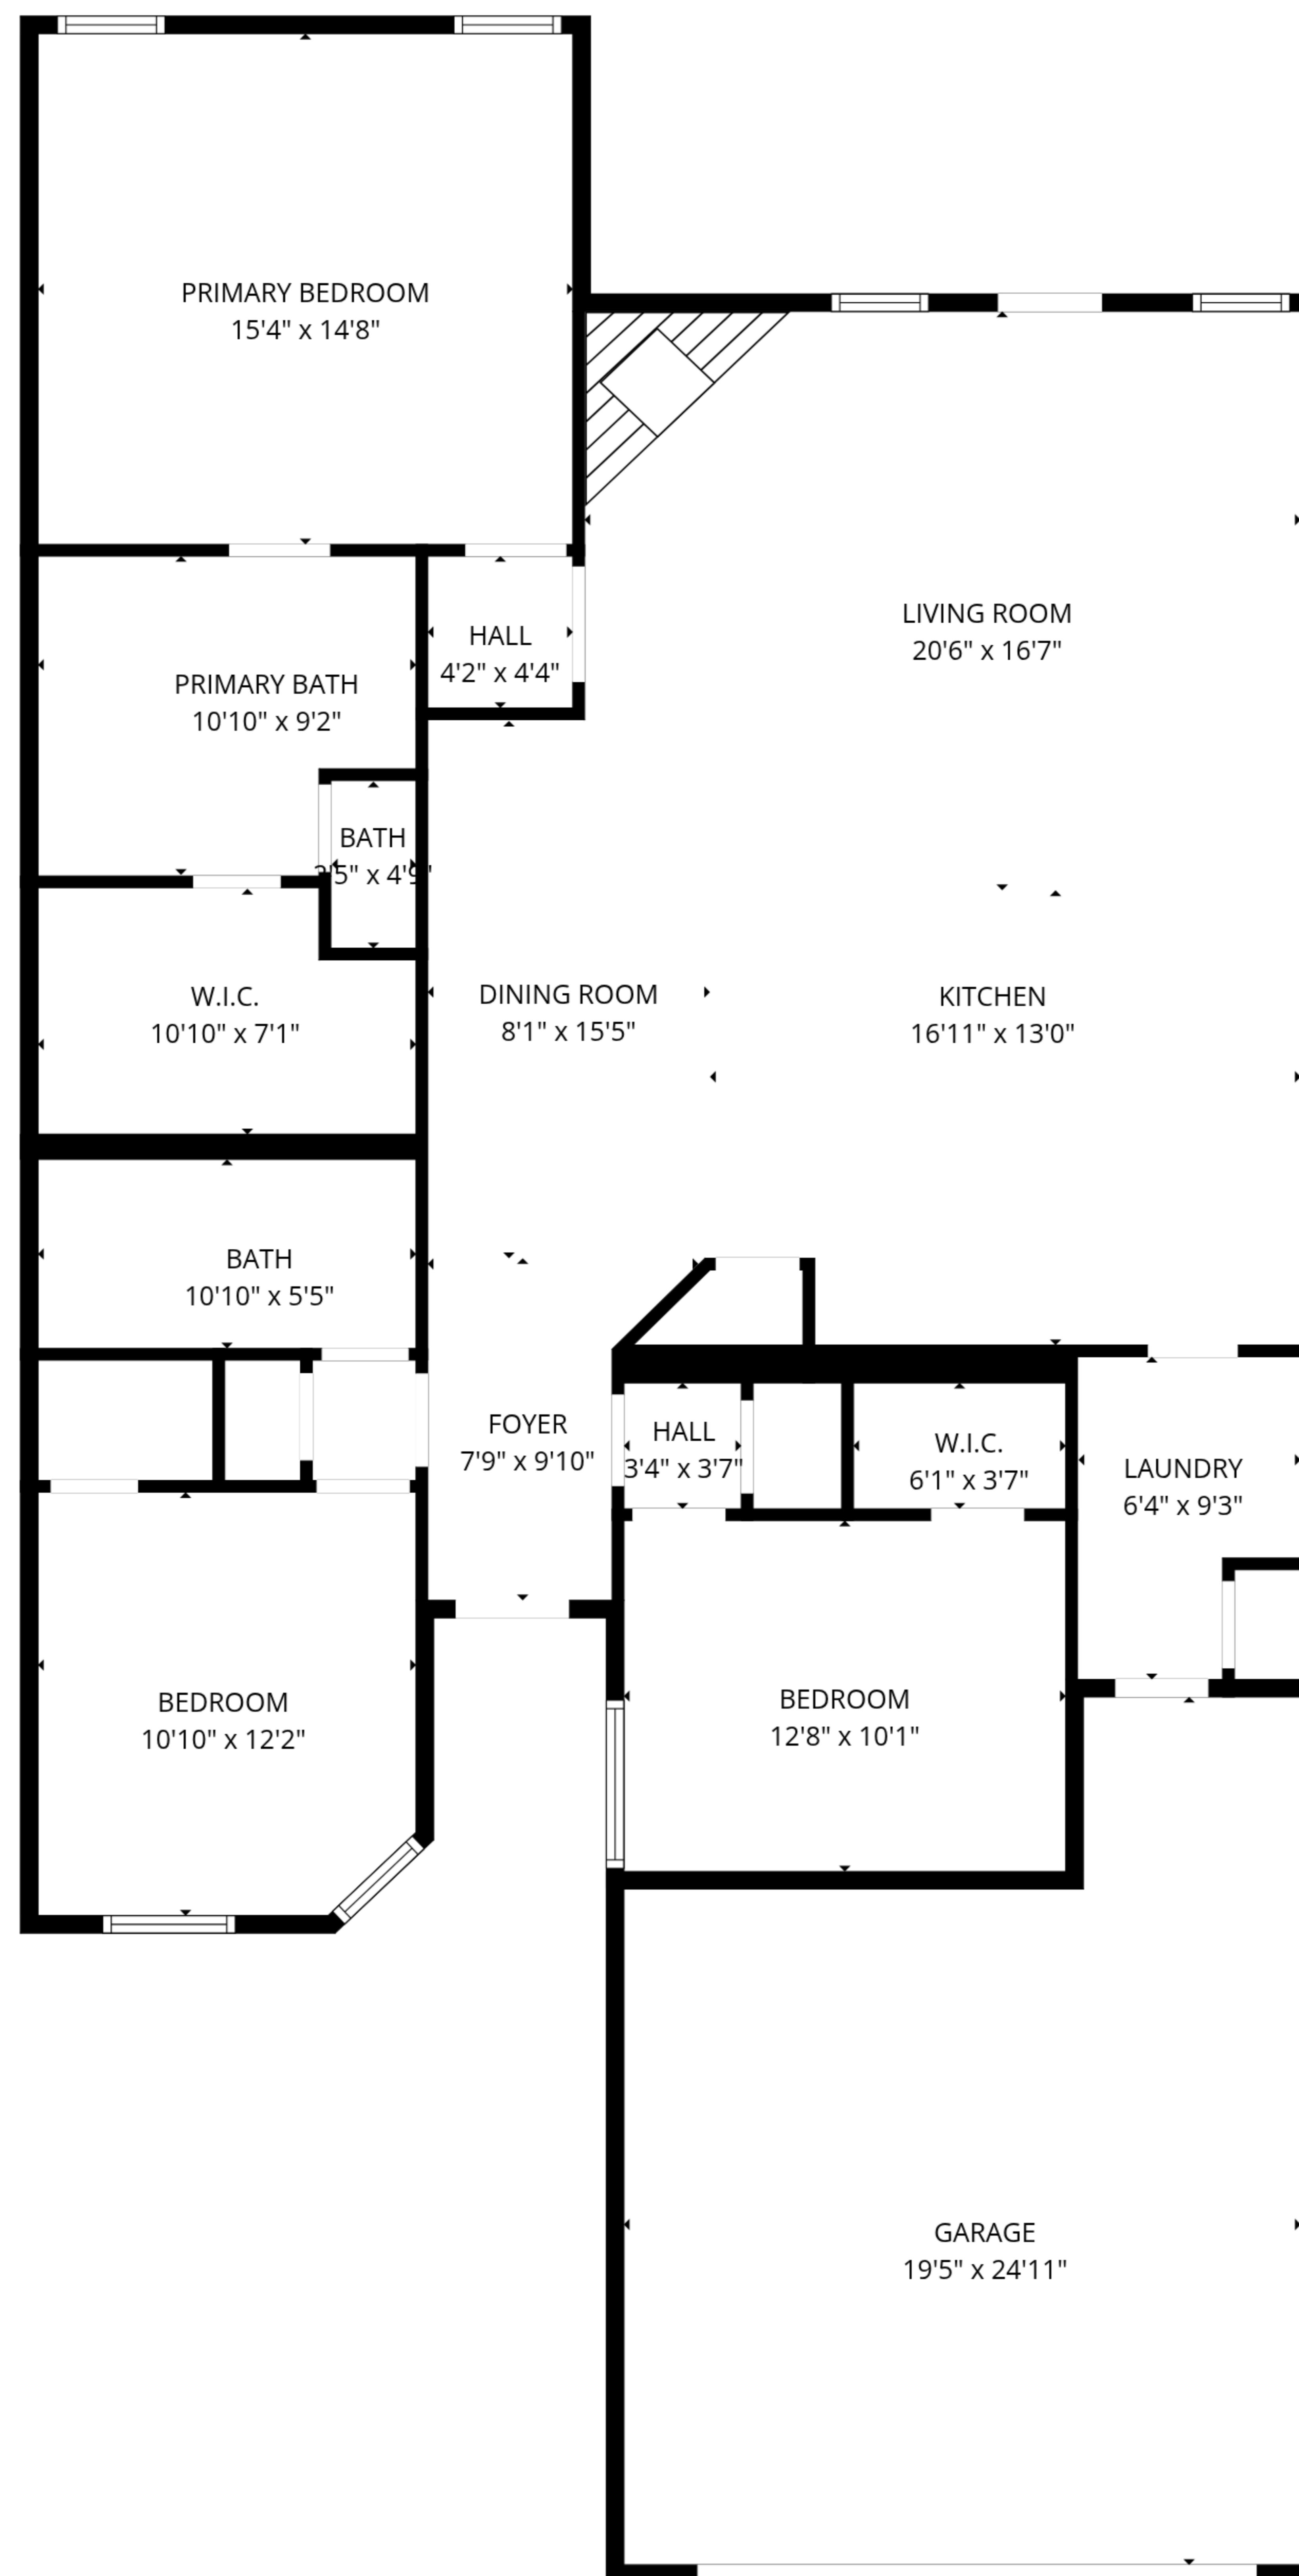

TOTAL: 1668 sq. ft

FLOOR 1: 1668 sq. ft

EXCLUDED AREAS: GARAGE: 410 sq. ft, WALLS: 131 sq. ft

TOTAL: 1668 sq. ft

FLOOR 1: 1668 sq. ft

EXCLUDED AREAS: GARAGE: 410 sq. ft, WALLS: 131 sq. ft