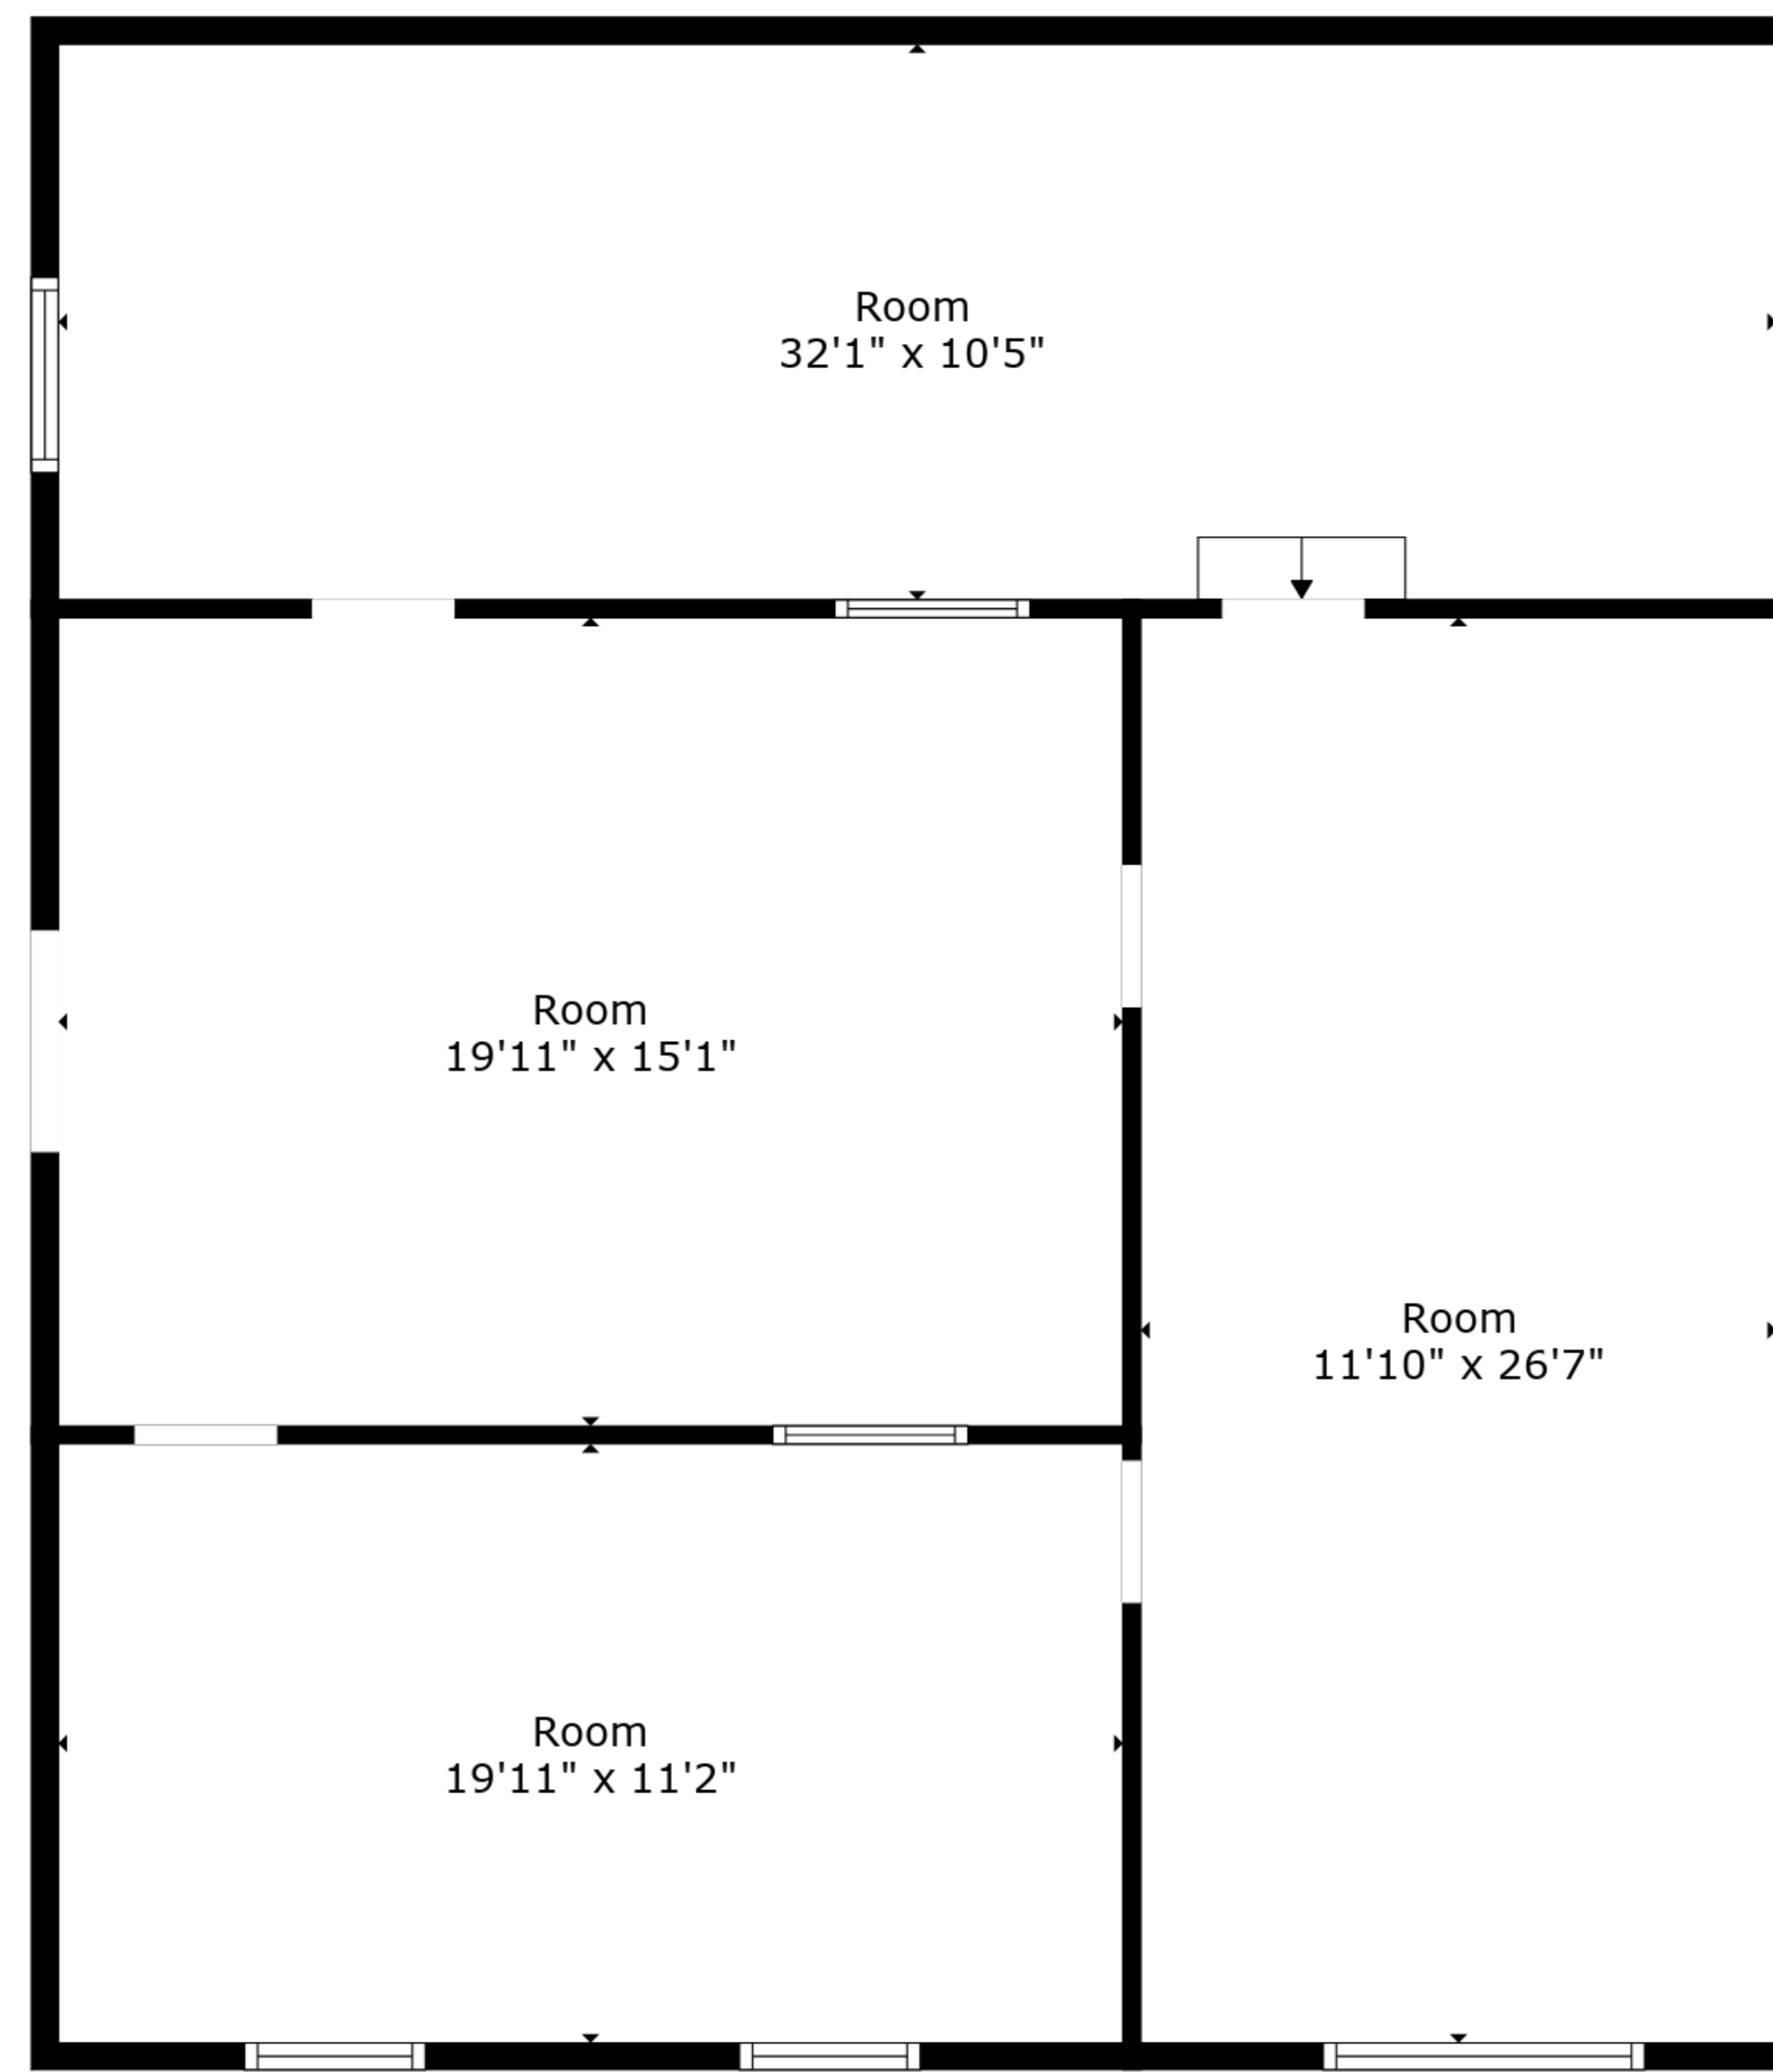

**TOTAL: 1786 sq. ft**

BELOW GROUND: 0 sq. ft, FLOOR 2: 0 sq. ft, FLOOR 3: 0 sq. ft, FLOOR 4: 0 sq. ft, FLOOR 5: 1411 sq. ft, FLOOR 6: 375 sq. ft  
 EXCLUDED AREAS: ROOM: 1647 sq. ft, UNDEFINED: 42 sq. ft, STORAGE: 379 sq. ft,  
 SHED: 97 sq. ft, STABLE: 435 sq. ft, PATIO: 589 sq. ft,  
 PORCH: 885 sq. ft

Stable  
29'0" x 15'0"

**TOTAL: 1786 sq. ft**

BELOW GROUND: 0 sq. ft, FLOOR 2: 0 sq. ft, FLOOR 3: 0 sq. ft, FLOOR 4: 0 sq. ft, FLOOR 5: 1411 sq. ft, FLOOR 6: 375 sq. ft  
EXCLUDED AREAS: ROOM: 1647 sq. ft, UNDEFINED: 42 sq. ft, STORAGE: 379 sq. ft,  
SHED: 97 sq. ft, STABLE: 435 sq. ft, PATIO: 589 sq. ft,  
PORCH: 885 sq. ft

Room  
12'6" x 17'0"

**TOTAL: 1786 sq. ft**

BELOW GROUND: 0 sq. ft, FLOOR 2: 0 sq. ft, FLOOR 3: 0 sq. ft, FLOOR 4: 0 sq. ft, FLOOR 5: 1411 sq. ft, FLOOR 6: 375 sq. ft  
EXCLUDED AREAS: ROOM: 1647 sq. ft, UNDEFINED: 42 sq. ft, STORAGE: 379 sq. ft,  
SHED: 97 sq. ft, STABLE: 435 sq. ft, PATIO: 589 sq. ft,  
PORCH: 885 sq. ft