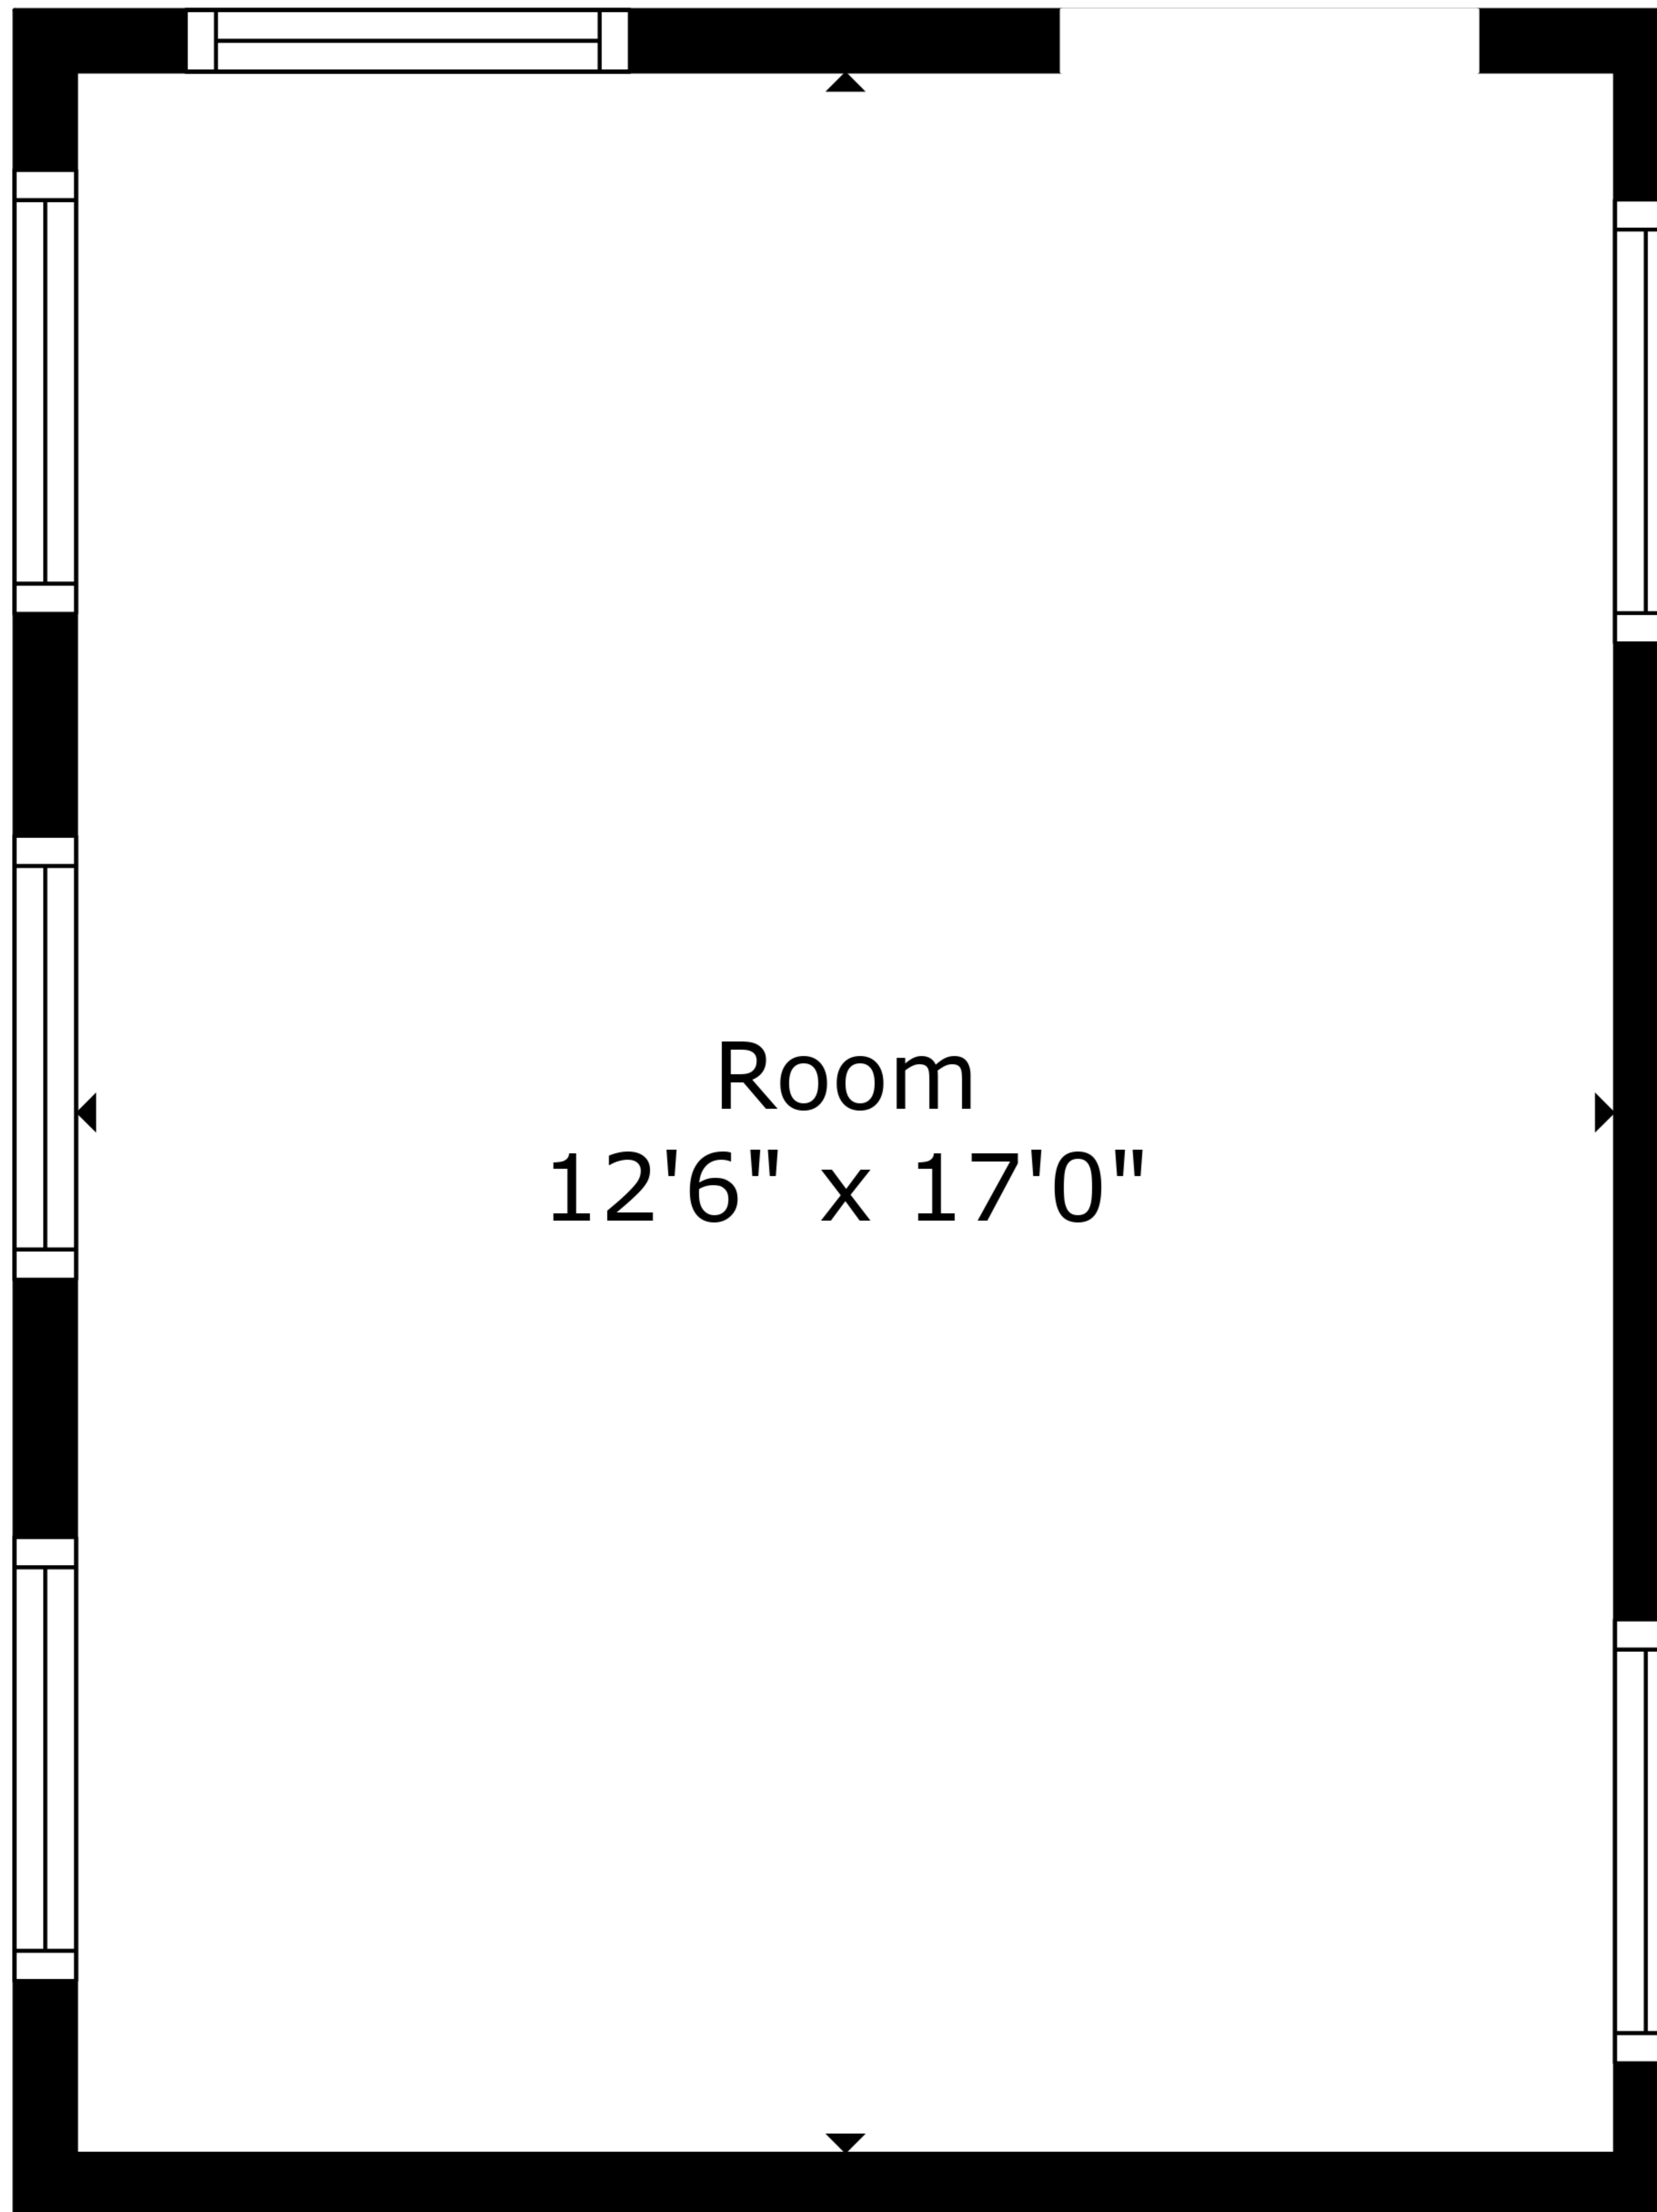

**TOTAL: 1786 sq. ft**

BELOW GROUND: 0 sq. ft, FLOOR 2: 0 sq. ft, FLOOR 3: 0 sq. ft, FLOOR 4: 0 sq. ft, FLOOR 5: 1411 sq. ft, FLOOR 6: 375 sq. ft  
 EXCLUDED AREAS: ROOM: 1647 sq. ft, UNDEFINED: 42 sq. ft, STORAGE: 379 sq. ft,  
 SHED: 97 sq. ft, STABLE: 435 sq. ft, PATIO: 589 sq. ft,  
 PORCH: 885 sq. ft

Stable  
29'0" x 15'0"

**TOTAL: 1786 sq. ft**

BELOW GROUND: 0 sq. ft, FLOOR 2: 0 sq. ft, FLOOR 3: 0 sq. ft, FLOOR 4: 0 sq. ft, FLOOR 5: 1411 sq. ft, FLOOR 6: 375 sq. ft  
EXCLUDED AREAS: ROOM: 1647 sq. ft, UNDEFINED: 42 sq. ft, STORAGE: 379 sq. ft,  
SHED: 97 sq. ft, STABLE: 435 sq. ft, PATIO: 589 sq. ft,  
PORCH: 885 sq. ft

Room  
12'6" x 17'0"

**TOTAL: 1786 sq. ft**

BELOW GROUND: 0 sq. ft, FLOOR 2: 0 sq. ft, FLOOR 3: 0 sq. ft, FLOOR 4: 0 sq. ft, FLOOR 5: 1411 sq. ft, FLOOR 6: 375 sq. ft  
EXCLUDED AREAS: ROOM: 1647 sq. ft, UNDEFINED: 42 sq. ft, STORAGE: 379 sq. ft,  
SHED: 97 sq. ft, STABLE: 435 sq. ft, PATIO: 589 sq. ft,  
PORCH: 885 sq. ft