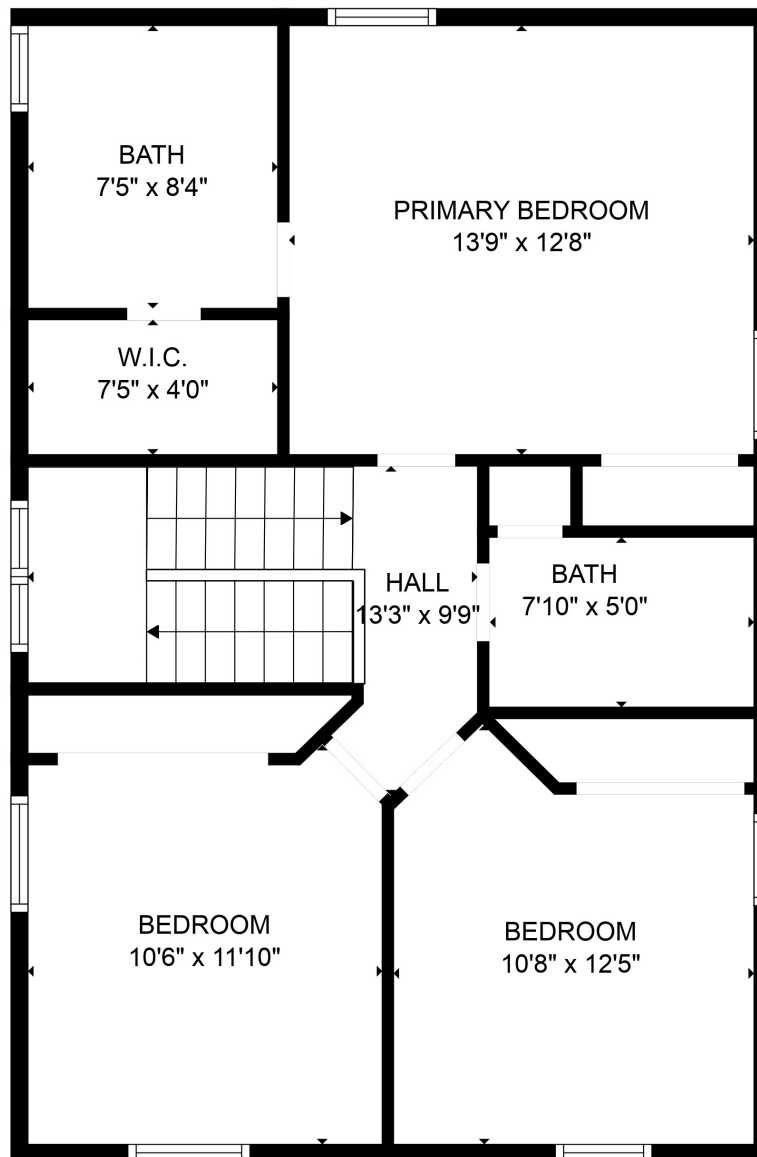

**TOTAL: 2053 sq. ft**  
 Below Ground: 633 sq. ft, FLOOR 2: 710 sq. ft, FLOOR 3: 710 sq. ft  
 EXCLUDED AREAS: ELECTRICAL ROOM: 41 sq. ft, STORAGE: 32 sq. ft

MEASUREMENTS ARE CALCULATED BY CUBICASA TECHNOLOGY. DEEMED HIGHLY RELIABLE BUT NOT GUARANTEED.