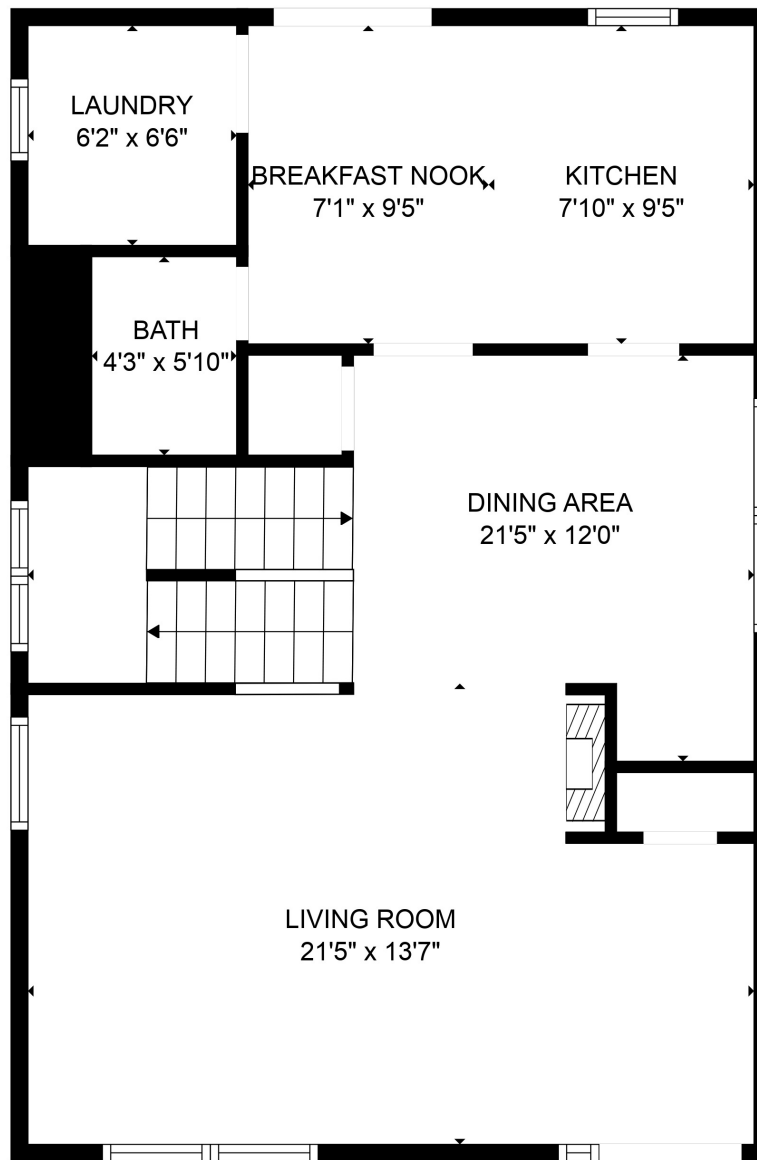

**TOTAL: 2053 sq. ft**  
 Below Ground: 633 sq. ft, FLOOR 2: 710 sq. ft, FLOOR 3: 710 sq. ft  
 EXCLUDED AREAS: ELECTRICAL ROOM: 41 sq. ft, STORAGE: 32 sq. ft

MEASUREMENTS ARE CALCULATED BY CUBICASA TECHNOLOGY. DEEMED HIGHLY RELIABLE BUT NOT GUARANTEED.