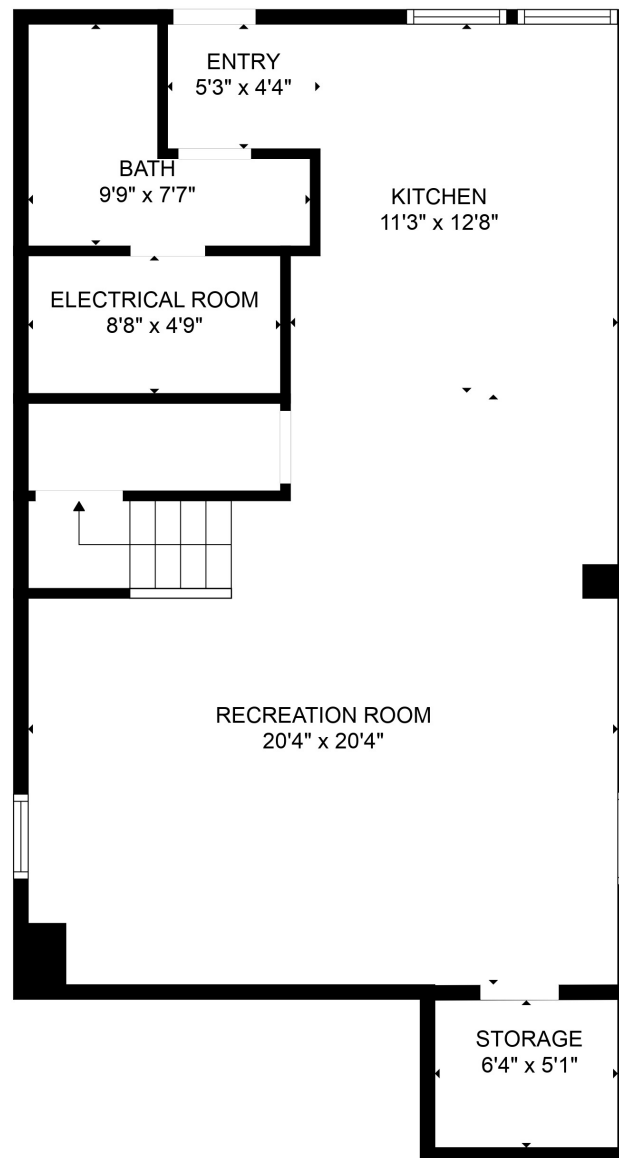

**TOTAL: 2053 sq. ft**  
 Below Ground: 633 sq. ft, FLOOR 2: 710 sq. ft, FLOOR 3: 710 sq. ft  
 EXCLUDED AREAS: ELECTRICAL ROOM: 41 sq. ft, STORAGE: 32 sq. ft

MEASUREMENTS ARE CALCULATED BY CUBICASA TECHNOLOGY. DEEMED HIGHLY RELIABLE BUT NOT GUARANTEED.