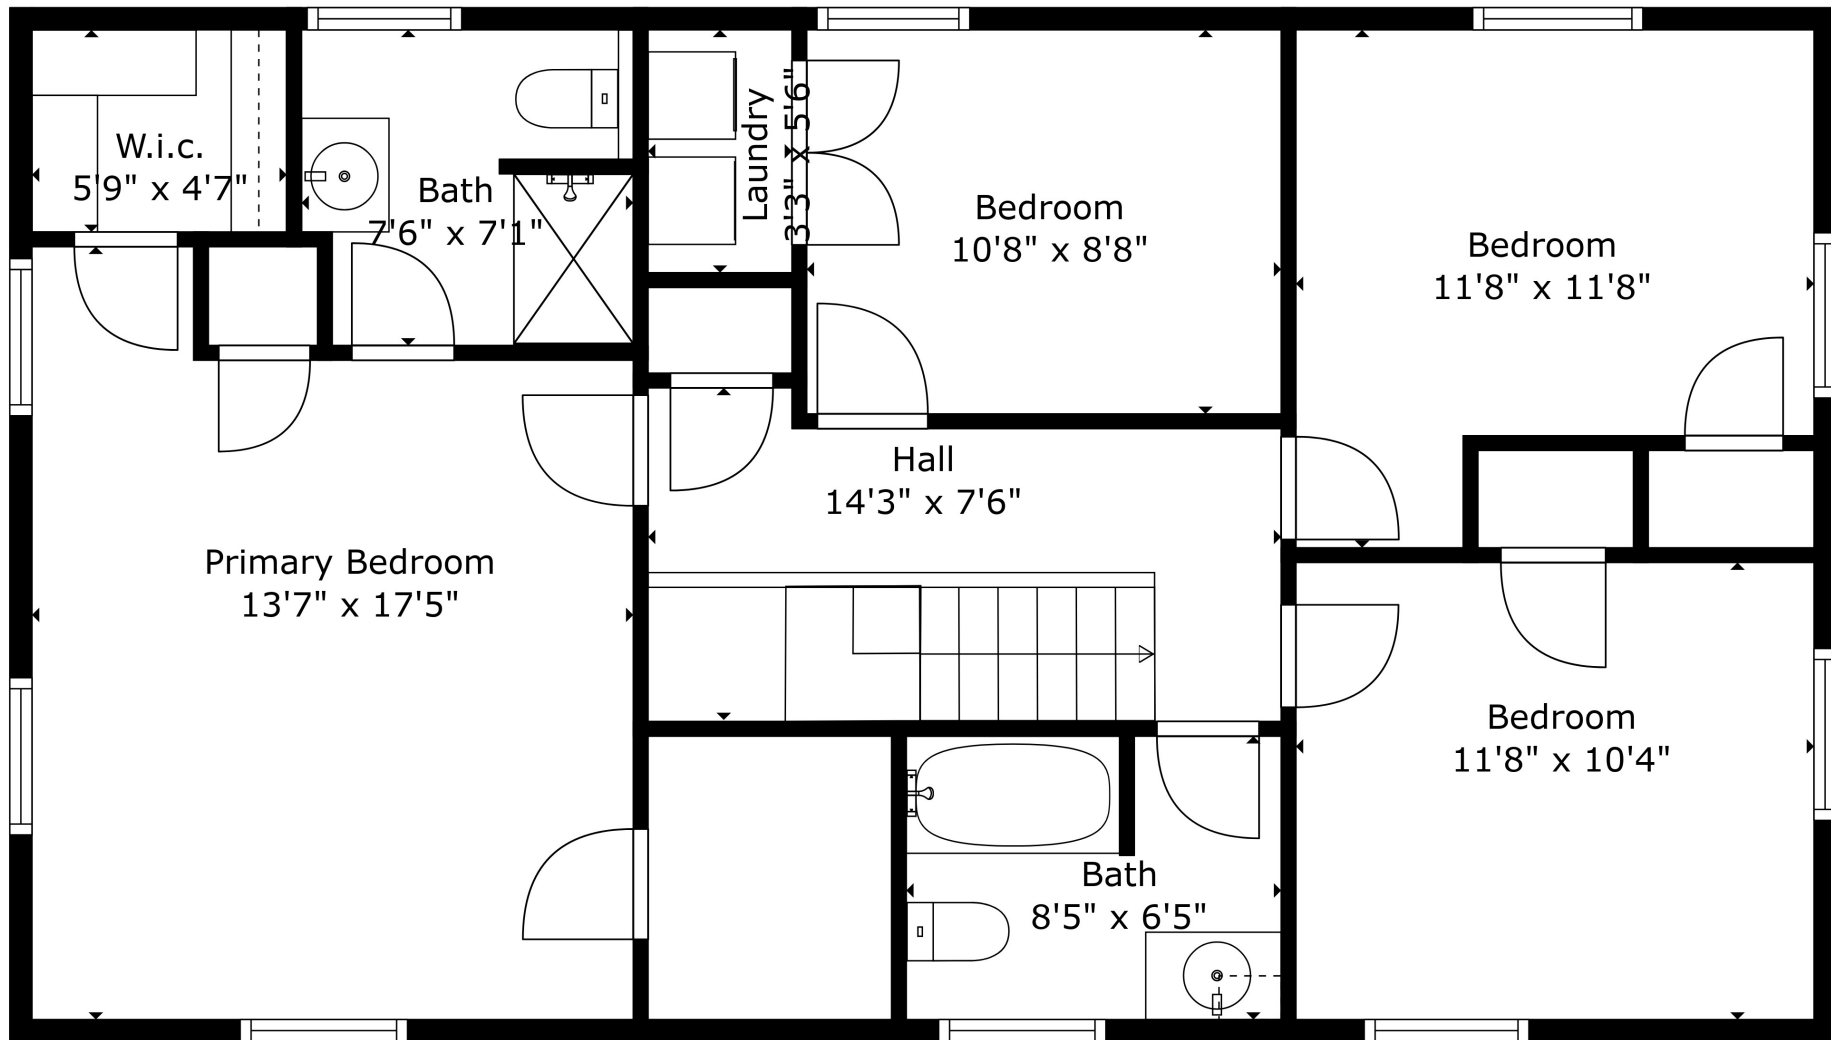

Floor 2

Floor 1

**TOTAL: 1689 sq. ft**  
 FLOOR 1: 980 sq. ft, FLOOR 2: 709 sq. ft  
 EXCLUDED AREAS: LOW CEILING: 185 sq. ft

Measurements Are Calculated By Cubicasa Technology. Deemed Highly Reliable But Not Guaranteed.

**TOTAL: 1689 sq. ft**

FLOOR 1: 980 sq. ft, FLOOR 2: 709 sq. ft

EXCLUDED AREAS: LOW CEILING: 185 sq. ft

Measurements Are Calculated By Cubicasa Technology. Deemed Highly Reliable But Not Guaranteed.

**TOTAL: 1689 sq. ft**  
FLOOR 1: 980 sq. ft, FLOOR 2: 709 sq. ft  
EXCLUDED AREAS: LOW CEILING: 185 sq. ft