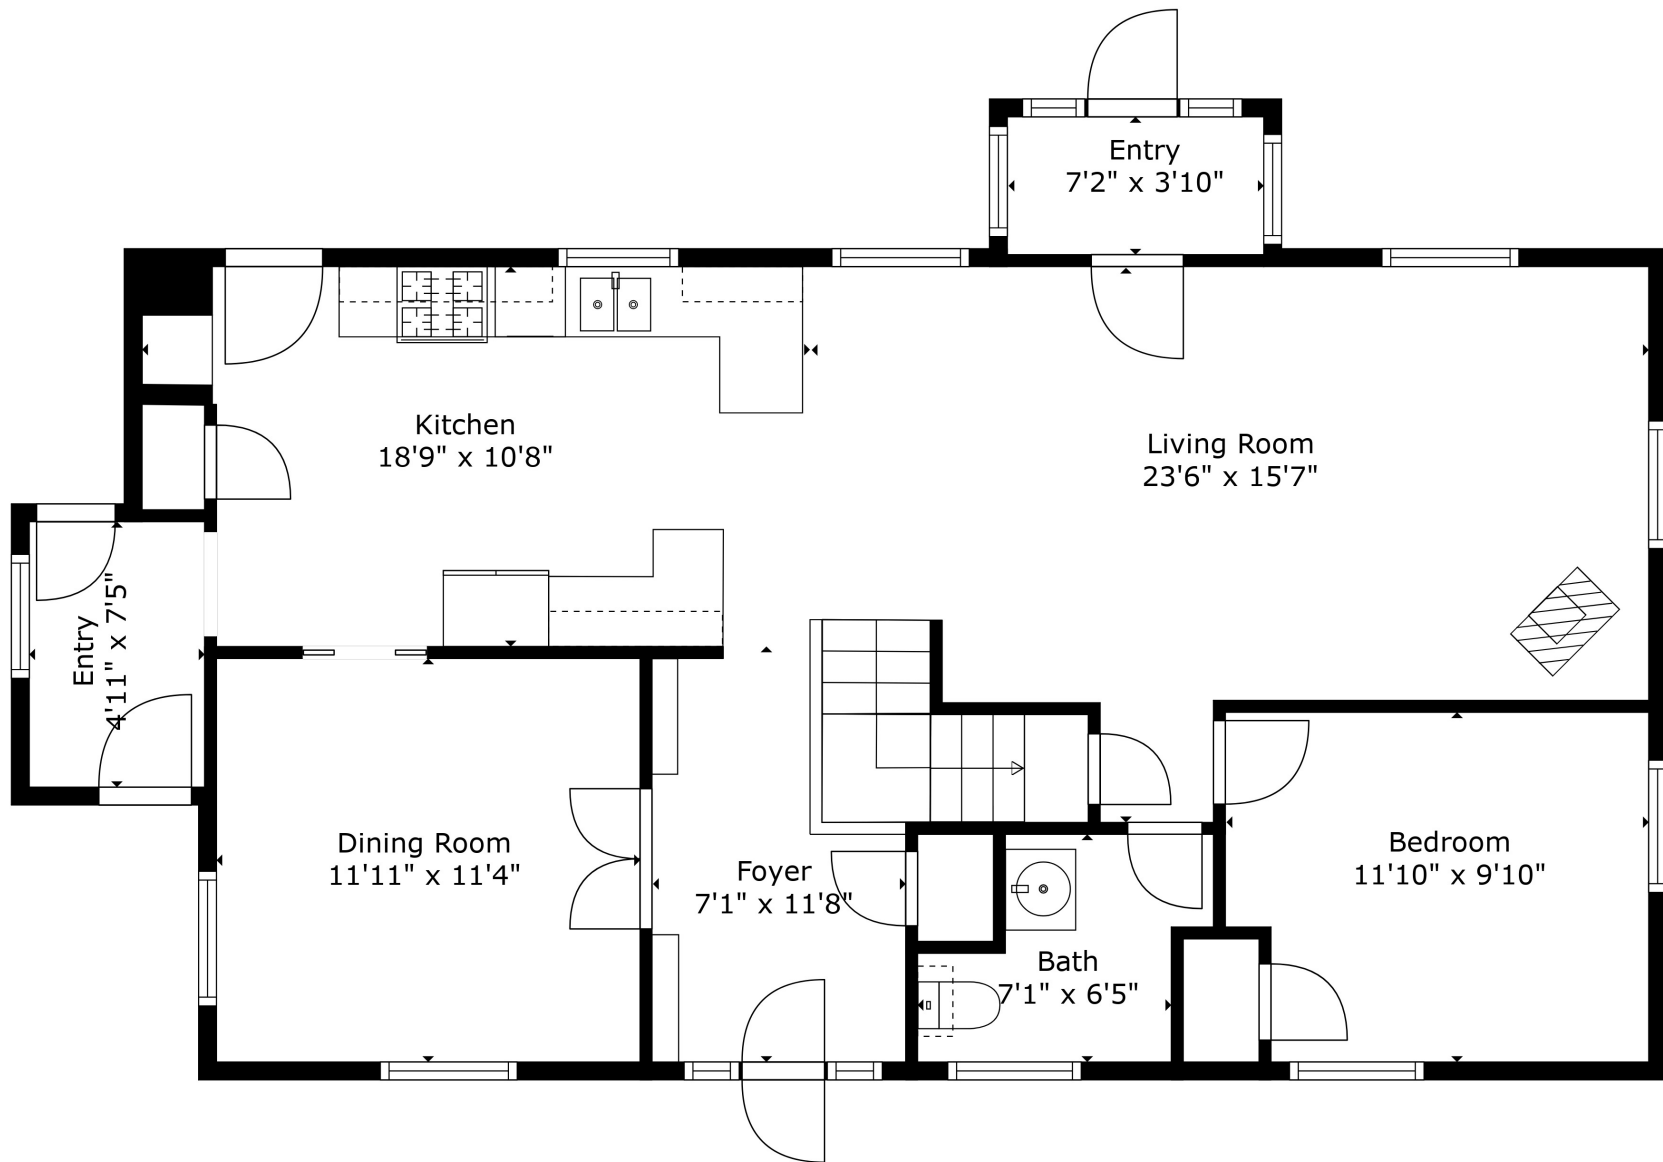

Floor 2

Floor 1

**TOTAL: 1689 sq. ft**  
 FLOOR 1: 980 sq. ft, FLOOR 2: 709 sq. ft  
 EXCLUDED AREAS: LOW CEILING: 185 sq. ft

Measurements Are Calculated By Cubicasa Technology. Deemed Highly Reliable But Not Guaranteed.

**TOTAL: 1689 sq. ft**

FLOOR 1: 980 sq. ft, FLOOR 2: 709 sq. ft

EXCLUDED AREAS: LOW CEILING: 185 sq. ft

Measurements Are Calculated By Cubicasa Technology. Deemed Highly Reliable But Not Guaranteed.

**TOTAL: 1689 sq. ft**  
FLOOR 1: 980 sq. ft, FLOOR 2: 709 sq. ft  
EXCLUDED AREAS: LOW CEILING: 185 sq. ft