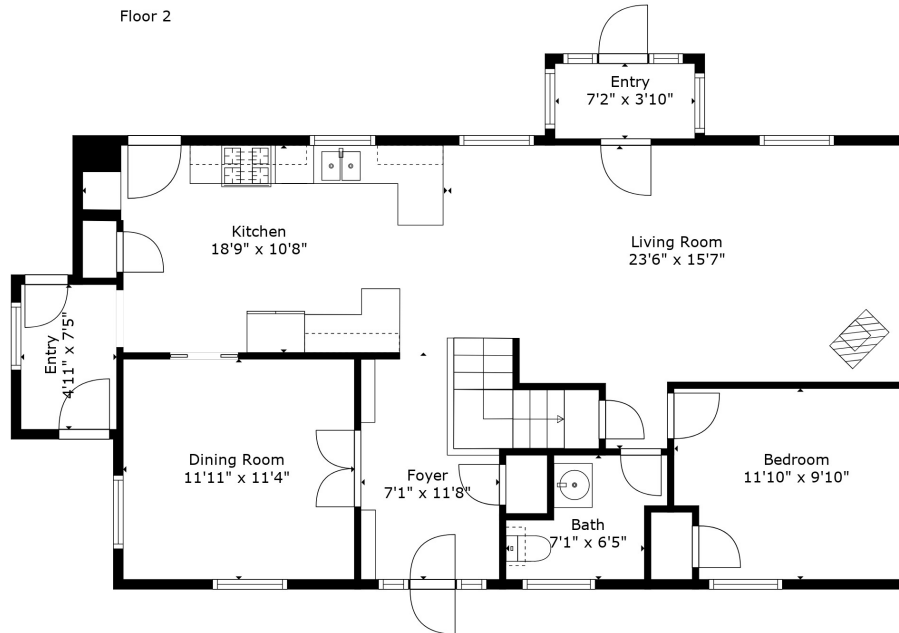

Floor 2

Floor 1

**TOTAL: 1689 sq. ft**  
 FLOOR 1: 980 sq. ft, FLOOR 2: 709 sq. ft  
 EXCLUDED AREAS: LOW CEILING: 185 sq. ft

Measurements Are Calculated By Cubicasa Technology. Deemed Highly Reliable But Not Guaranteed.

**TOTAL: 1689 sq. ft**

FLOOR 1: 980 sq. ft, FLOOR 2: 709 sq. ft

EXCLUDED AREAS: LOW CEILING: 185 sq. ft

Measurements Are Calculated By Cubicasa Technology. Deemed Highly Reliable But Not Guaranteed.

**TOTAL: 1689 sq. ft**  
FLOOR 1: 980 sq. ft, FLOOR 2: 709 sq. ft  
EXCLUDED AREAS: LOW CEILING: 185 sq. ft