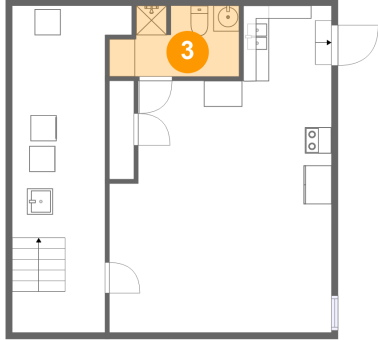

1507 Lexington Avenue Southwest, Raleigh Court, Roanoke, Roanoke, Virginia, United States, 24015

3 Floor 1 - Bath

Dimensions: 10'0" x 5'6"
Area: 49 sq. ft
Counted as living area: Yes

Heated: Yes
Finished: Yes
Enclosed: Yes
Contiguous: Yes
Permitted: Yes
Wet space: Yes
Addition: No
Conversion: No