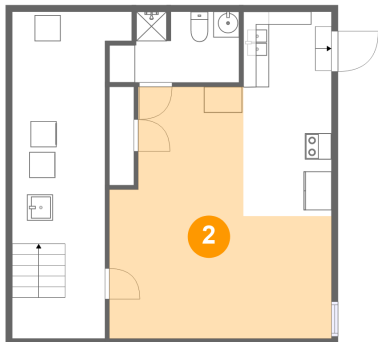

2 Floor 1 - BEDROOM/ Apartment

Dimensions: 17'2" x 19'5"
Area: 248 sq. ft
Counted as living area: Yes

Heated: Yes
Finished: Yes
Enclosed: Yes
Contiguous: Yes
Permitted: Yes
Wet space: No
Addition: No
Conversion: No