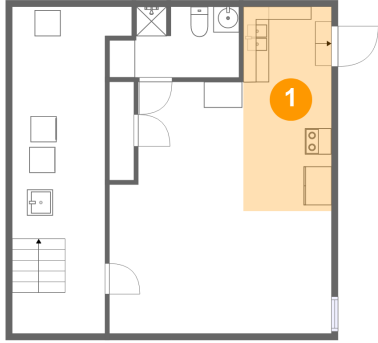

1507 Lexington Avenue Southwest, Raleigh Court, Roanoke, Roanoke, Virginia, United States, 24015

1 Floor 1 - Kitchen

Dimensions: 6'10" x 15'10"
Area: 108 sq. ft
Counted as living area: Yes

Heated: Yes
Finished: Yes
Enclosed: Yes
Contiguous: Yes
Permitted: Yes
Wet space: No
Addition: No
Conversion: No