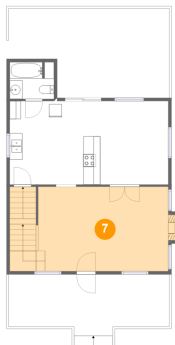

**1507 Lexington Avenue Southwest, Raleigh Court,  
Roanoke, Roanoke, Virginia, United States, 24015**

**6 Floor 2 - Outdoor**

**Dimensions:** 25'0" x 13'11"  
**Area:** 303 sq. ft  
**Counted as living area:** No

**Heated:** No  
**Finished:** Yes  
**Enclosed:** No  
**Contiguous:** Yes  
**Permitted:** Yes  
**Wet space:** No  
**Addition:** No  
**Conversion:** No

**7 Floor 2 - Living Room**

**Dimensions:** 20'3" x 13'2"  
**Area:** 329 sq. ft  
**Counted as living area:** Yes