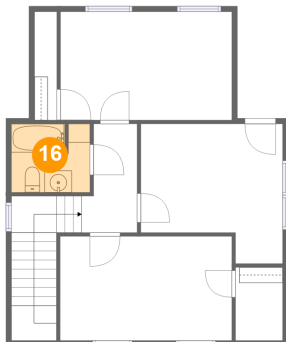

16 Floor 3 - Bath

Dimensions: 7'2" x 6'3"
Area: 44 sq. ft
Counted as living area: Yes

Heated: Yes
Finished: Yes
Enclosed: Yes
Contiguous: Yes
Permitted: Yes
Wet space: Yes
Addition: No
Conversion: No