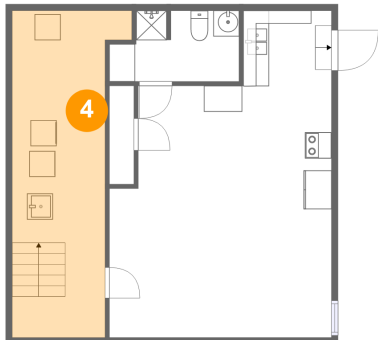

4 Floor 1 - Utility

Dimensions: 9'3" x 25'3"
Area: 186 sq. ft
Counted as living area: Yes

Heated: Yes
Finished: Yes
Enclosed: Yes
Contiguous: Yes
Permitted: Yes
Wet space: No
Addition: No
Conversion: No