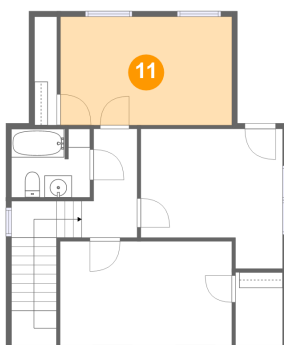

11 Floor 3 - Bedroom

Dimensions: 15'7" x 9'10"
Area: 154 sq. ft
Counted as living area: Yes

Heated: Yes
Finished: Yes
Enclosed: Yes
Contiguous: Yes
Permitted: Yes
Wet space: No
Addition: No
Conversion: No