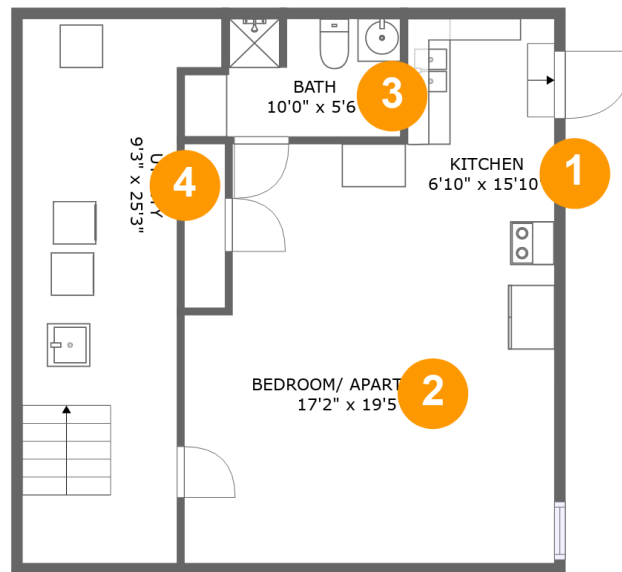

## Room dimensions

Floor 1

Total sqft: 675 Living area: 675

#		Dimensions	sqft	Counted as living area
1	Kitchen	6'10" x 15'10"	108 sq. ft	Yes
2	BEDROOM/ Apartment	17'2" x 19'5"	248 sq. ft	Yes
3	Bath	10'0" x 5'6"	49 sq. ft	Yes
4	Utility	9'3" x 25'3"	186 sq. ft	Yes

## 9 Floor 2 - Dining Room

Dimensions: 10'7" x 13'0"  
Area: 138 sq. ft  
Counted as living area: Yes

Heated: Yes  
Finished: Yes  
Enclosed: Yes  
Contiguous: Yes  
Permitted: Yes  
Wet space: No  
Addition: No  
Conversion: No

## 12 Floor 3 - Bedroom

Dimensions: 13'8" x 9'5"  
Area: 148 sq. ft  
Counted as living area: Yes

Heated: Yes  
Finished: Yes  
Enclosed: Yes  
Contiguous: Yes  
Permitted: Yes  
Wet space: No  
Addition: No  
Conversion: No

## 13 Floor 3 - Bedroom

Dimensions: 12'11" x 12'9"  
Area: 140 sq. ft  
Counted as living area: Yes

Heated: Yes  
Finished: Yes  
Enclosed: Yes  
Contiguous: Yes  
Permitted: Yes  
Wet space: No  
Addition: No  
Conversion: No