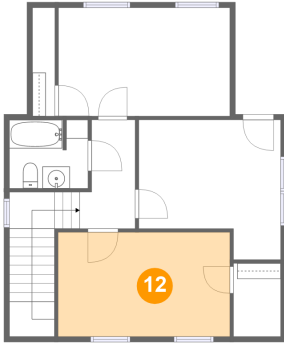

1507 Lexington Avenue Southwest, Raleigh Court, Roanoke, Roanoke, Virginia, United States, 24015

12 Floor 3 - Bedroom

Dimensions: 13'8" x 9'5"
Area: 148 sq. ft
Counted as living area: Yes

Heated: Yes
Finished: Yes
Enclosed: Yes
Contiguous: Yes
Permitted: Yes
Wet space: No
Addition: No
Conversion: No