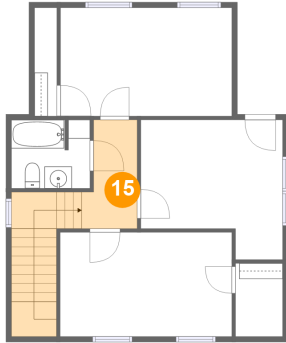

**1507 Lexington Avenue Southwest, Raleigh Court,
Roanoke, Roanoke, Virginia, United States, 24015**

15 Floor 3 - Hall

Dimensions: 5'1" x 9'11"
Area: 104 sq. ft
Counted as living area: Yes

Heated: Yes
Finished: Yes
Enclosed: Yes
Contiguous: Yes
Permitted: Yes
Wet space: No
Addition: No
Conversion: No