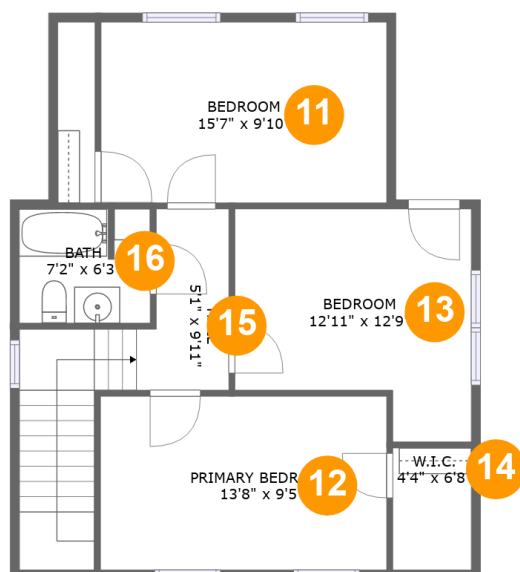

1507 Lexington Avenue Southwest, Raleigh Court, Roanoke, Roanoke, Virginia, United States, 24015

Room dimensions

Floor 3

Total sqft: 726 Living area: 698

#		Dimensions	sqft	Counted as living area
11	Bedroom	15'7" x 9'10"	154 sq. ft	Yes
12	Bedroom	13'8" x 9'5"	148 sq. ft	Yes
13	Bedroom	12'11" x 12'9"	140 sq. ft	Yes
14	Cl	4'4" x 6'8"	14 sq. ft	Yes
15	Hall	5'1" x 9'11"	104 sq. ft	Yes
16	Bath	7'2" x 6'3"	44 sq. ft	Yes