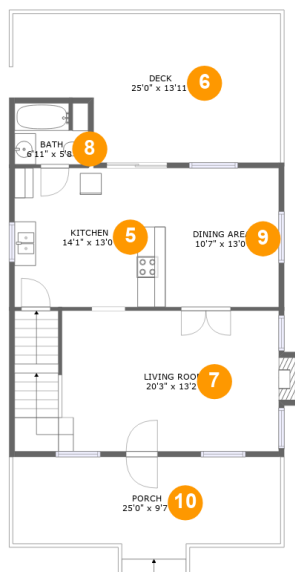

1507 Lexington Avenue Southwest, Raleigh Court, Roanoke, Roanoke, Virginia, United States, 24015

Room dimensions

Floor 2

Total sqft: 1286 Living area: 754

#		Dimensions	sqft	Counted as living area
5	Kitchen	14'1" x 13'0"	183 sq. ft	Yes
6	Outdoor	25'0" x 13'11"	303 sq. ft	No
7	Living Room	20'3" x 13'2"	329 sq. ft	Yes
8	Bath	6'11" x 5'8"	39 sq. ft	Yes
9	Dining Room	10'7" x 13'0"	138 sq. ft	Yes
10	Outdoor	25'0" x 9'7"	221 sq. ft	No