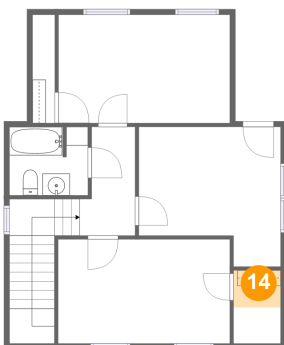

14 Floor 3 - Cl

Dimensions: 4'4" x 6'8"
Area: 14 sq. ft
Counted as living area: Yes

Heated: Yes
Finished: Yes
Enclosed: Yes
Contiguous: Yes
Permitted: Yes
Wet space: No
Addition: No
Conversion: No