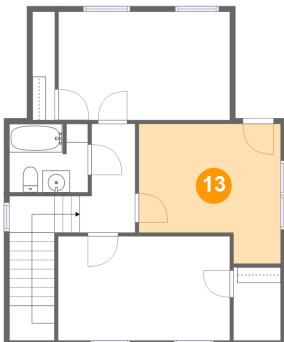

13 Floor 3 - Bedroom

Dimensions: 12'11" x 12'9"
Area: 140 sq. ft
Counted as living area: Yes

Heated: Yes
Finished: Yes
Enclosed: Yes
Contiguous: Yes
Permitted: Yes
Wet space: No
Addition: No
Conversion: No