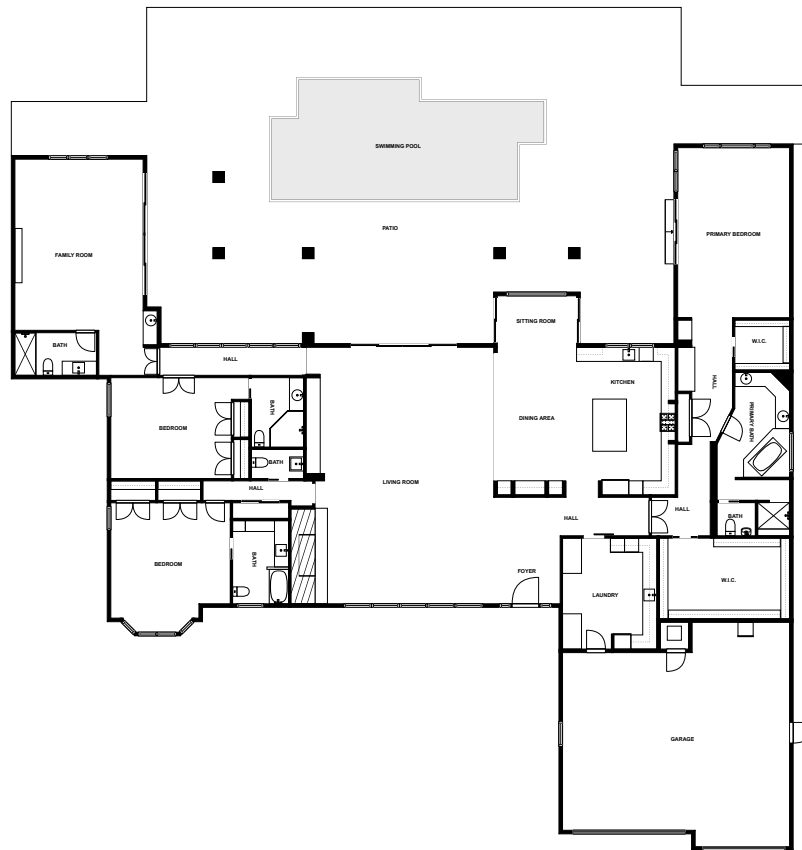

Home report

Santa Barbara Drive 1744
Dunedin

Highlights

1 Kitchen

3 Living room

3 Bedroom

6 Bath

33 Doors

Dunedin Heliport, 0.8 mi

Floor plan

SIZES AND DIMENSIONS ARE APPROXIMATE, ACTUAL MAY VARY.

Appendix 1: Data sheet

Garage - 1	Utility - 1	Utility - Laundry - 1
Closet - 2	Closet - WalkIn - 2	Bath - 6
Bath - Master - 1	Bath - Toilet - 2	Hall - 5
Bedroom - 3	Bedroom - Master - 1	LivingRoom - 3
LivingRoom - Family - 1	LivingRoom - Sitting - 1	Outdoor - 1
Outdoor - Patio - 1	SwimmingPool - 1	Kitchen - 1
Dining - 1	Dining - Open - 1	Entry - 1
Entry - Foyer - 1		