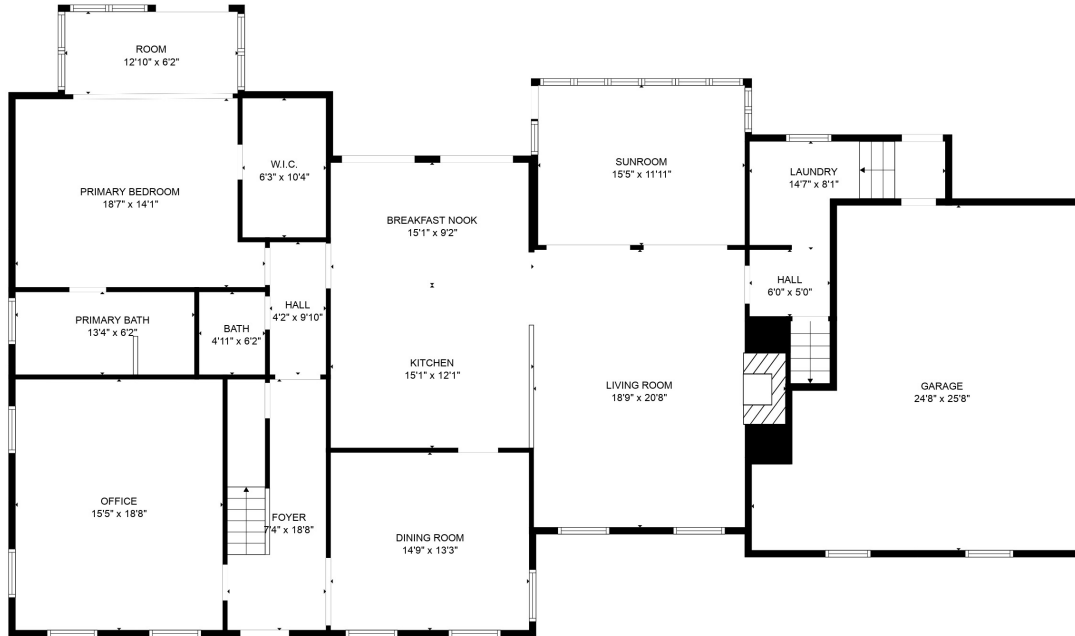

FLOOR 3

FLOOR 2

FLOOR 1

Total scanned area: 4538 sq. ft

SIZES AND DIMENSIONS ARE APPROXIMATE. ACTUAL MAY VARY.

Total scanned area: 4538 sq. ft

SIZES AND DIMENSIONS ARE APPROXIMATE. ACTUAL MAY VARY.

BATH  
8'9" x 8'3"

OFFICE  
19'4" x 25'8"

Total scanned area: 4538 sq. ft

SIZES AND DIMENSIONS ARE APPROXIMATE. ACTUAL MAY VARY.

Total scanned area: 4538 sq. ft

SIZES AND DIMENSIONS ARE APPROXIMATE. ACTUAL MAY VARY.