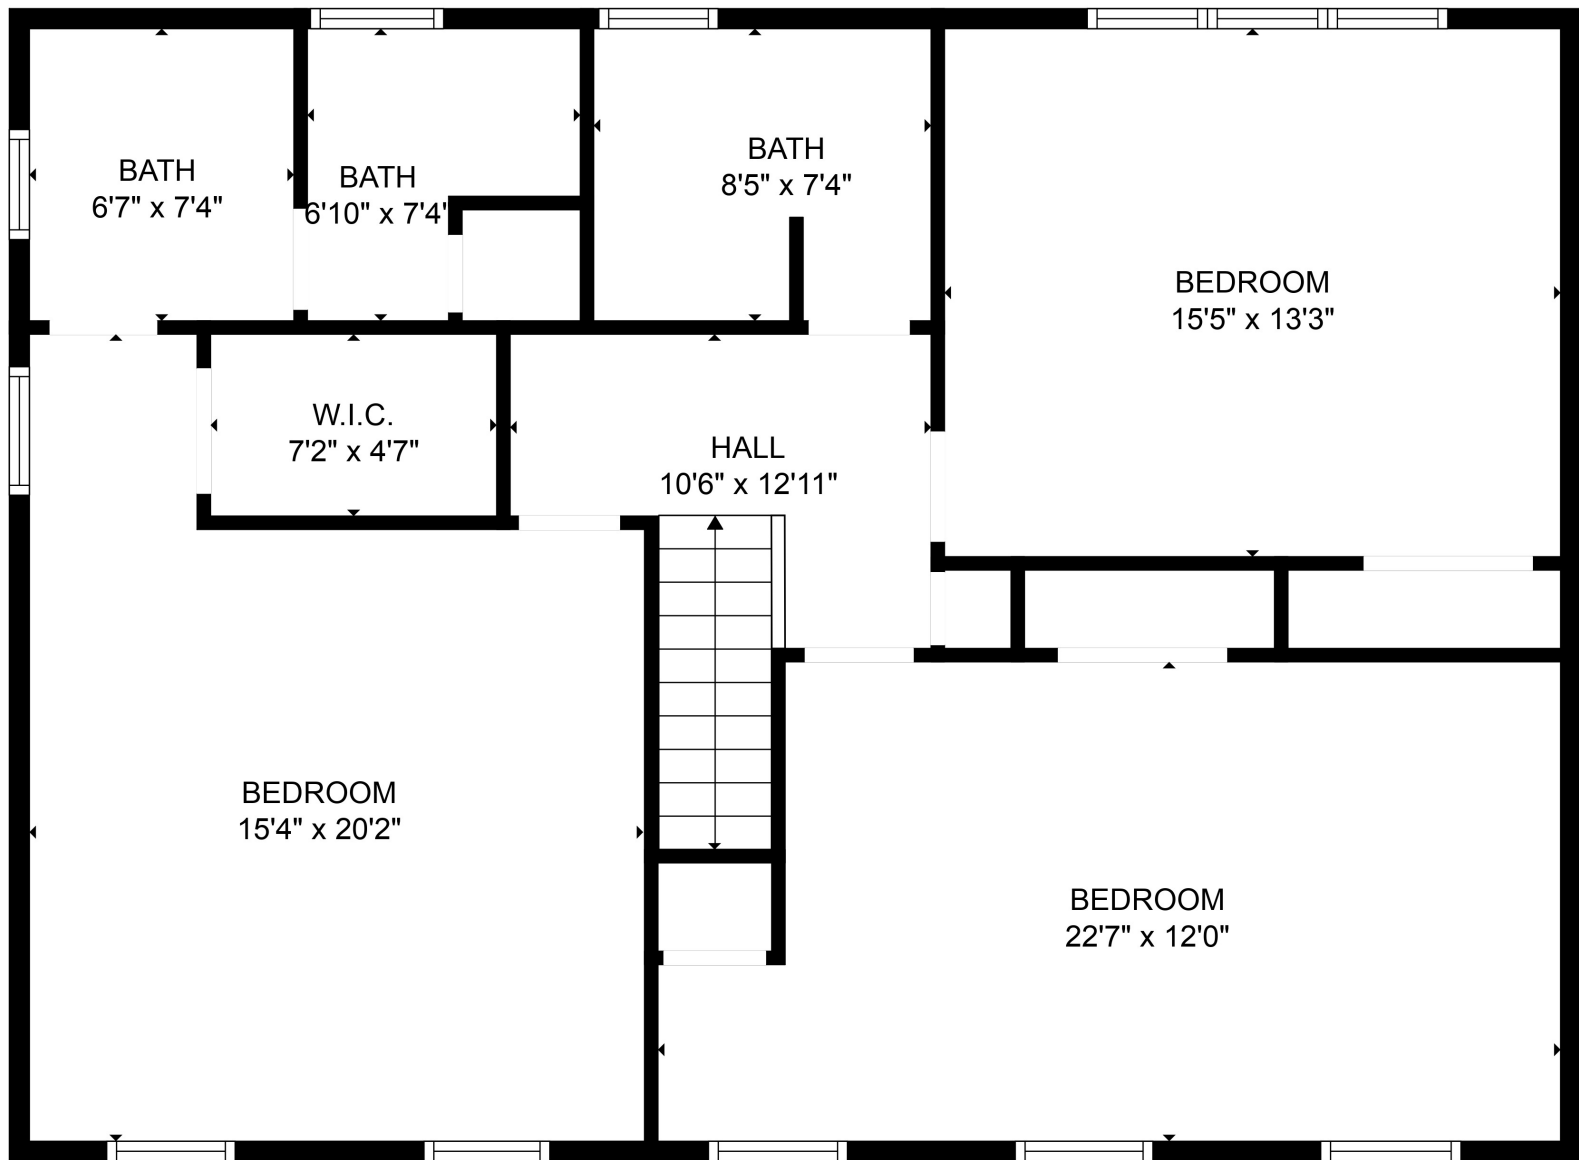

FLOOR 3

FLOOR 2

FLOOR 1

Total scanned area: 4538 sq. ft

SIZES AND DIMENSIONS ARE APPROXIMATE. ACTUAL MAY VARY.

Total scanned area: 4538 sq. ft

SIZES AND DIMENSIONS ARE APPROXIMATE. ACTUAL MAY VARY.

BATH  
8'9" x 8'3"

OFFICE  
19'4" x 25'8"

Total scanned area: 4538 sq. ft

SIZES AND DIMENSIONS ARE APPROXIMATE. ACTUAL MAY VARY.

Total scanned area: 4538 sq. ft

SIZES AND DIMENSIONS ARE APPROXIMATE. ACTUAL MAY VARY.