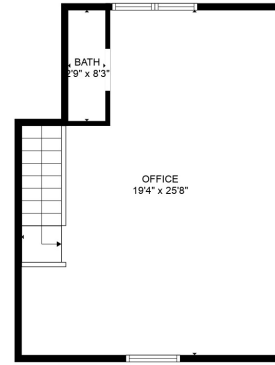

FLOOR 3

FLOOR 2

FLOOR 1

Total scanned area: 4538 sq. ft

SIZES AND DIMENSIONS ARE APPROXIMATE. ACTUAL MAY VARY.

Total scanned area: 4538 sq. ft

SIZES AND DIMENSIONS ARE APPROXIMATE. ACTUAL MAY VARY.

BATH  
8'9" x 8'3"

OFFICE  
19'4" x 25'8"

Total scanned area: 4538 sq. ft

SIZES AND DIMENSIONS ARE APPROXIMATE. ACTUAL MAY VARY.

Total scanned area: 4538 sq. ft

SIZES AND DIMENSIONS ARE APPROXIMATE. ACTUAL MAY VARY.