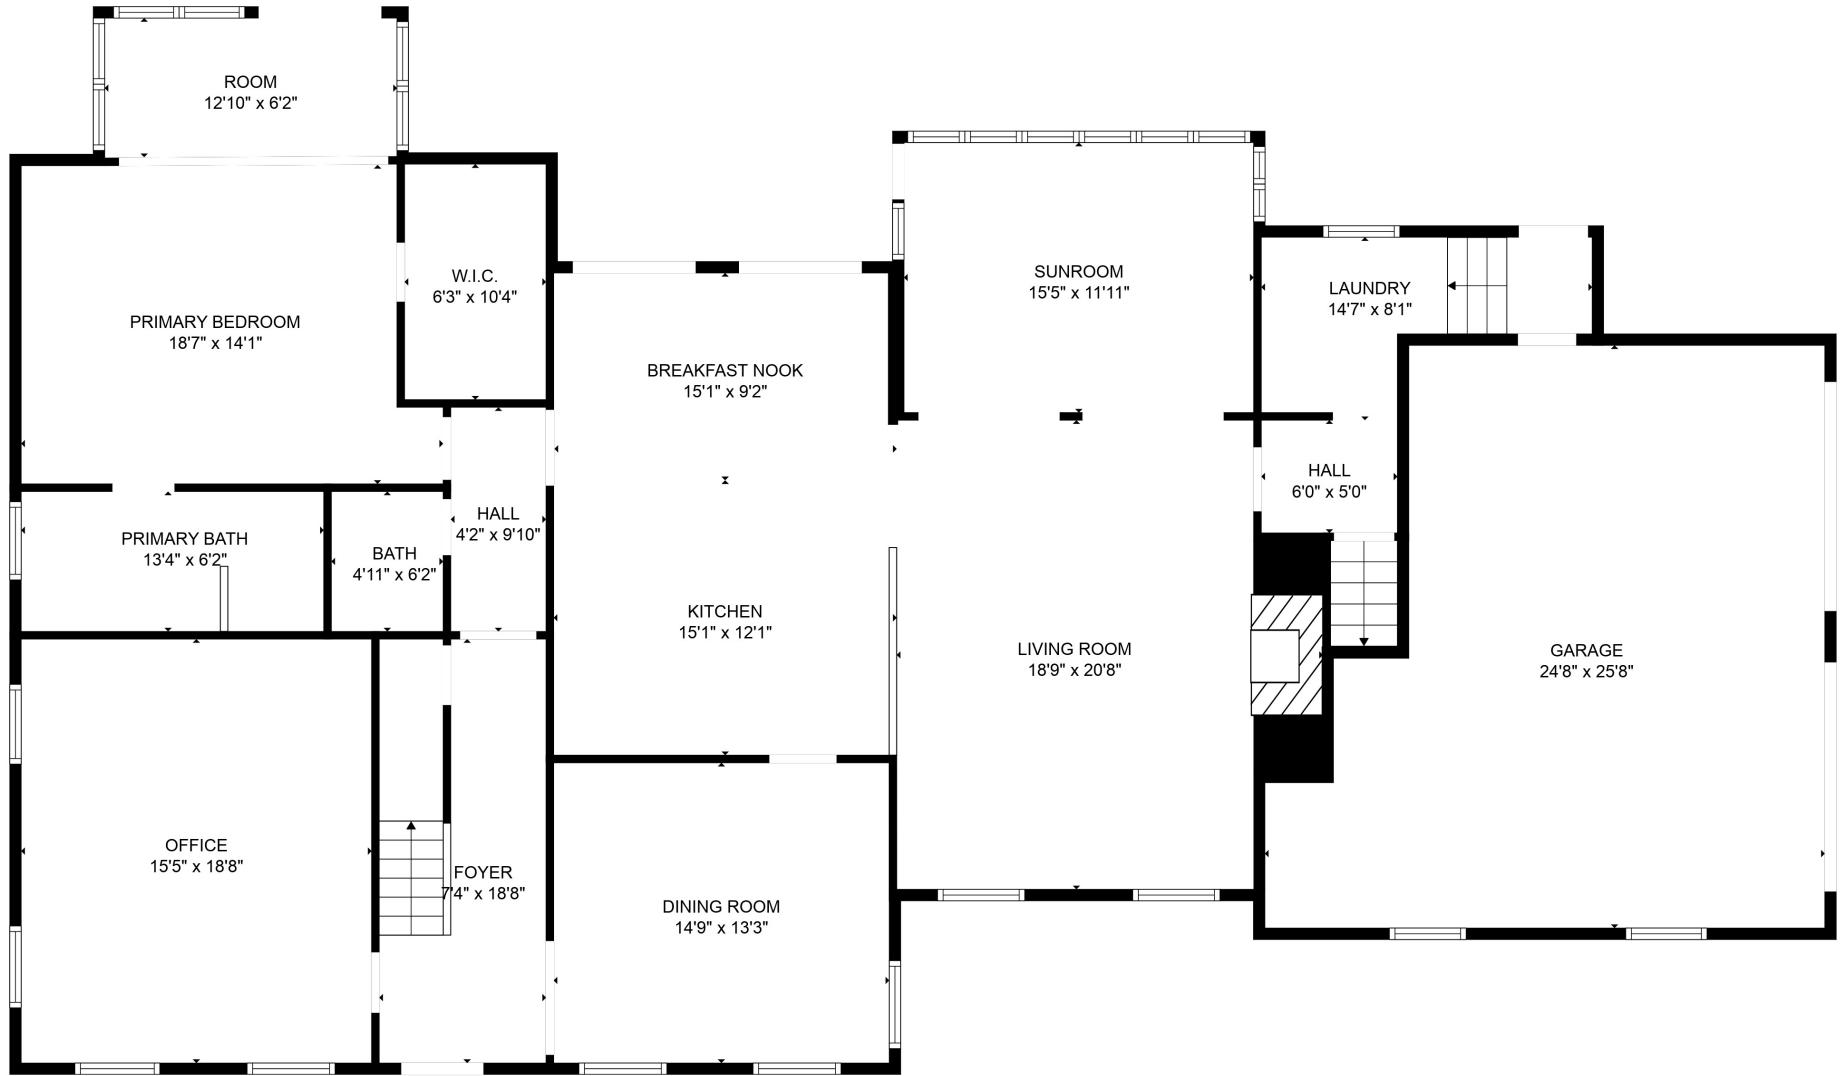

FLOOR 3

FLOOR 2

FLOOR 1

Total scanned area: 4538 sq. ft

SIZES AND DIMENSIONS ARE APPROXIMATE. ACTUAL MAY VARY.

Total scanned area: 4538 sq. ft

SIZES AND DIMENSIONS ARE APPROXIMATE. ACTUAL MAY VARY.

BATH  
8'9" x 8'3"

OFFICE  
19'4" x 25'8"

Total scanned area: 4538 sq. ft

SIZES AND DIMENSIONS ARE APPROXIMATE. ACTUAL MAY VARY.

Total scanned area: 4538 sq. ft

SIZES AND DIMENSIONS ARE APPROXIMATE. ACTUAL MAY VARY.