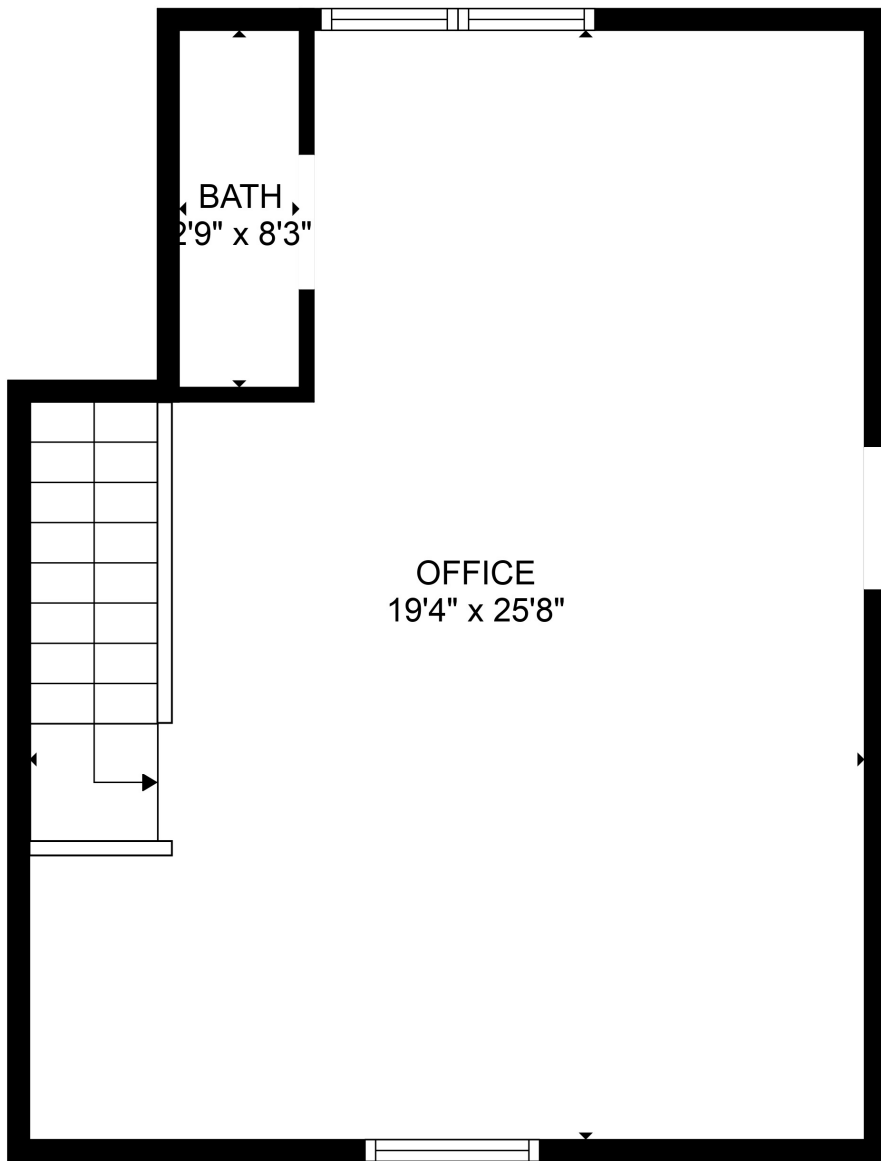

FLOOR 3

FLOOR 2

FLOOR 1

Total scanned area: 4538 sq. ft

SIZES AND DIMENSIONS ARE APPROXIMATE. ACTUAL MAY VARY.

Total scanned area: 4538 sq. ft

SIZES AND DIMENSIONS ARE APPROXIMATE. ACTUAL MAY VARY.

BATH  
8'9" x 8'3"

OFFICE  
19'4" x 25'8"

Total scanned area: 4538 sq. ft

SIZES AND DIMENSIONS ARE APPROXIMATE. ACTUAL MAY VARY.

Total scanned area: 4538 sq. ft

SIZES AND DIMENSIONS ARE APPROXIMATE. ACTUAL MAY VARY.