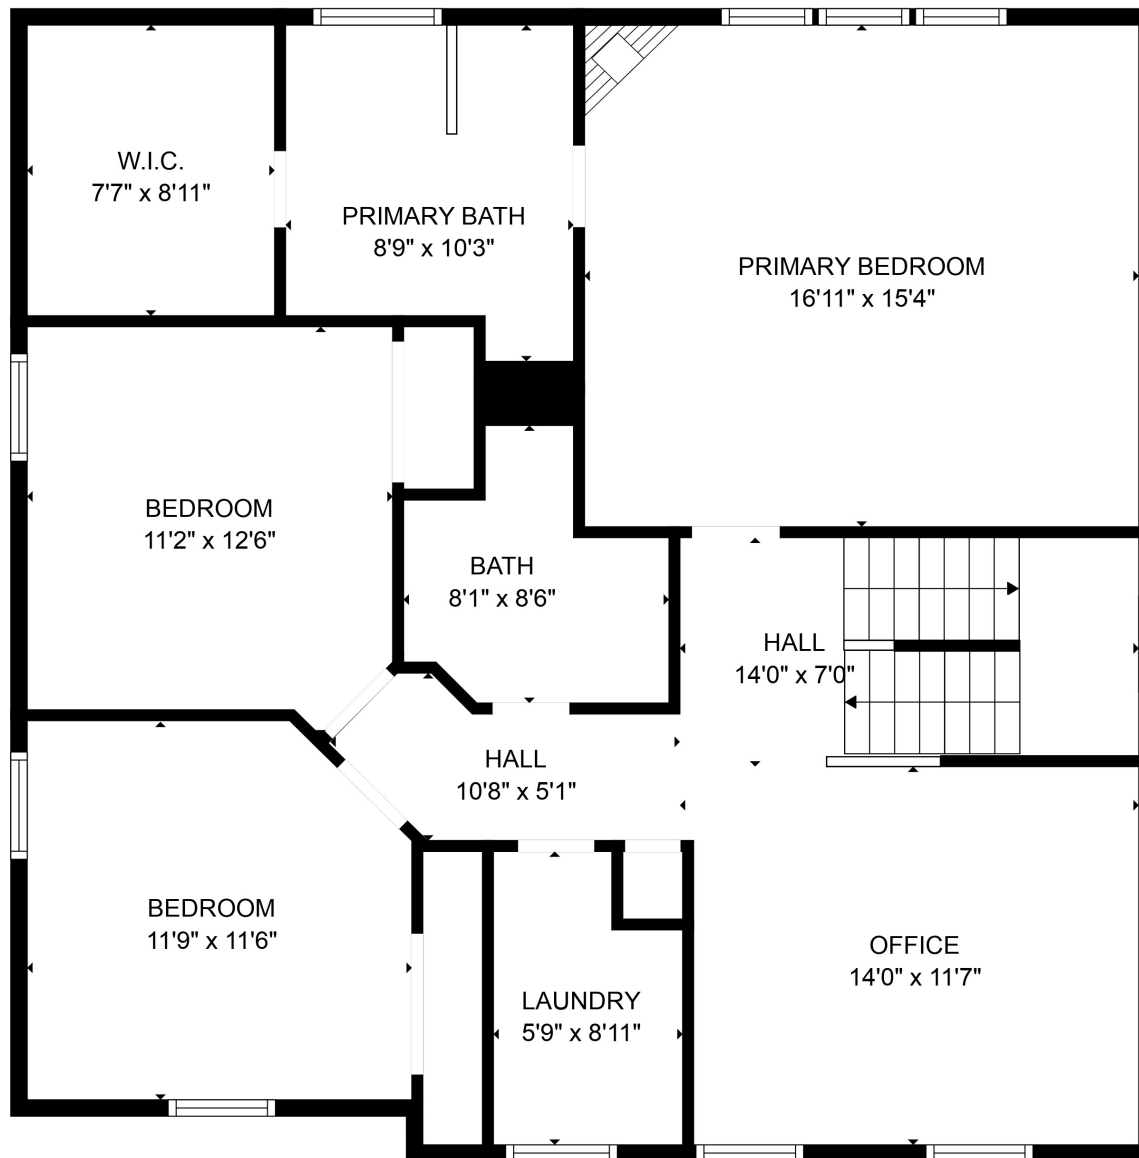

FLOOR 1

FLOOR 2

FLOOR 3

Total scanned area: 3121 sq. ft

SIZES AND DIMENSIONS ARE APPROXIMATE. ACTUAL MAY VARY.

Total scanned area: 3121 sq. ft

SIZES AND DIMENSIONS ARE APPROXIMATE. ACTUAL MAY VARY.

Total scanned area: 3121 sq. ft

SIZES AND DIMENSIONS ARE APPROXIMATE. ACTUAL MAY VARY.

Total scanned area: 3121 sq. ft

SIZES AND DIMENSIONS ARE APPROXIMATE. ACTUAL MAY VARY.