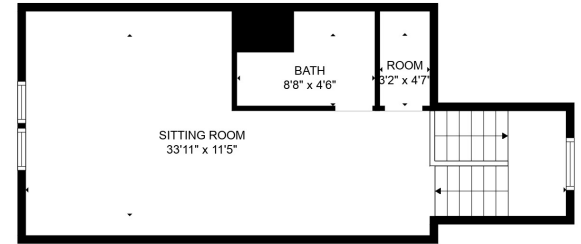

FLOOR 1

FLOOR 2

FLOOR 3

Total scanned area: 3121 sq. ft

SIZES AND DIMENSIONS ARE APPROXIMATE. ACTUAL MAY VARY.

Total scanned area: 3121 sq. ft

SIZES AND DIMENSIONS ARE APPROXIMATE. ACTUAL MAY VARY.

Total scanned area: 3121 sq. ft

SIZES AND DIMENSIONS ARE APPROXIMATE. ACTUAL MAY VARY.

Total scanned area: 3121 sq. ft

SIZES AND DIMENSIONS ARE APPROXIMATE. ACTUAL MAY VARY.