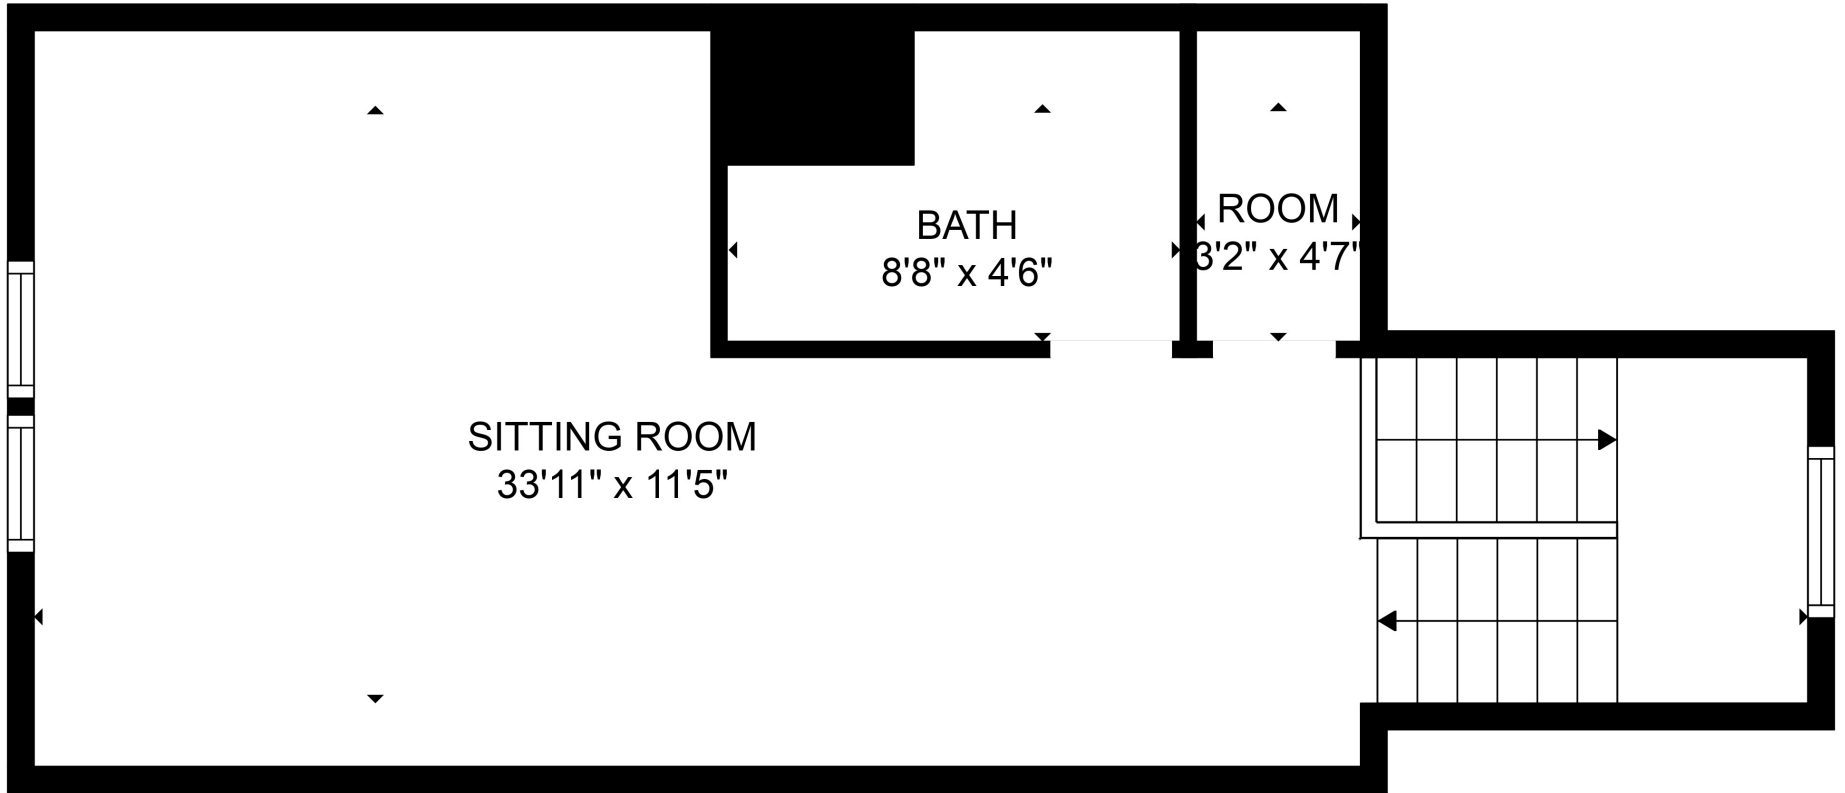

FLOOR 1

FLOOR 2

FLOOR 3

Total scanned area: 3121 sq. ft

SIZES AND DIMENSIONS ARE APPROXIMATE. ACTUAL MAY VARY.

Total scanned area: 3121 sq. ft

SIZES AND DIMENSIONS ARE APPROXIMATE. ACTUAL MAY VARY.

Total scanned area: 3121 sq. ft

SIZES AND DIMENSIONS ARE APPROXIMATE. ACTUAL MAY VARY.

Total scanned area: 3121 sq. ft

SIZES AND DIMENSIONS ARE APPROXIMATE. ACTUAL MAY VARY.