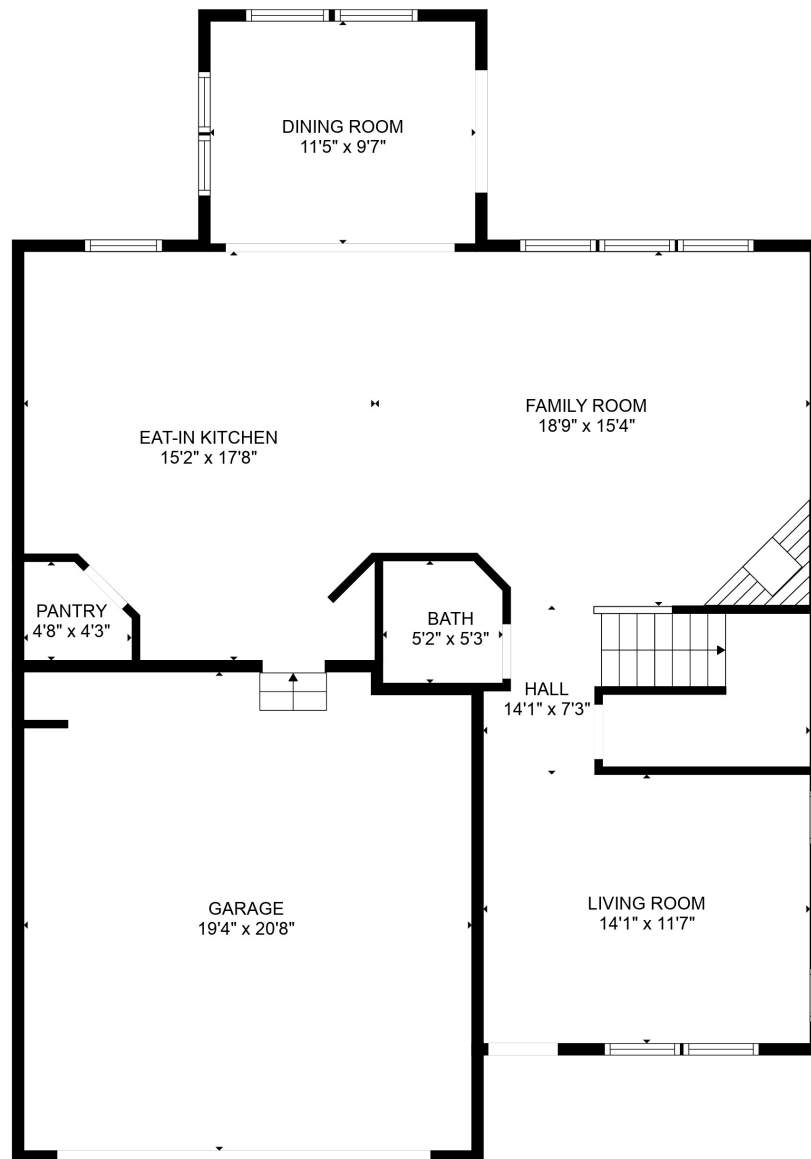

FLOOR 1

FLOOR 2

FLOOR 3

Total scanned area: 3121 sq. ft

SIZES AND DIMENSIONS ARE APPROXIMATE. ACTUAL MAY VARY.

Total scanned area: 3121 sq. ft

SIZES AND DIMENSIONS ARE APPROXIMATE. ACTUAL MAY VARY.

Total scanned area: 3121 sq. ft

SIZES AND DIMENSIONS ARE APPROXIMATE. ACTUAL MAY VARY.

Total scanned area: 3121 sq. ft

SIZES AND DIMENSIONS ARE APPROXIMATE. ACTUAL MAY VARY.