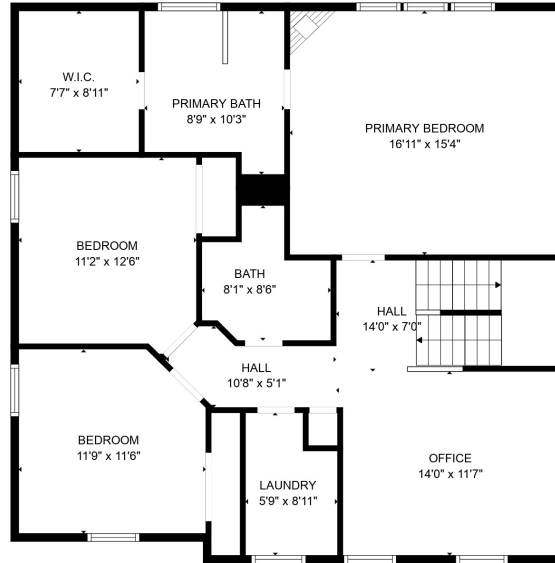

FLOOR 1

FLOOR 2

FLOOR 3

Total scanned area: 3121 sq. ft

SIZES AND DIMENSIONS ARE APPROXIMATE. ACTUAL MAY VARY.

Total scanned area: 3121 sq. ft

SIZES AND DIMENSIONS ARE APPROXIMATE. ACTUAL MAY VARY.

Total scanned area: 3121 sq. ft

SIZES AND DIMENSIONS ARE APPROXIMATE. ACTUAL MAY VARY.

Total scanned area: 3121 sq. ft

SIZES AND DIMENSIONS ARE APPROXIMATE. ACTUAL MAY VARY.