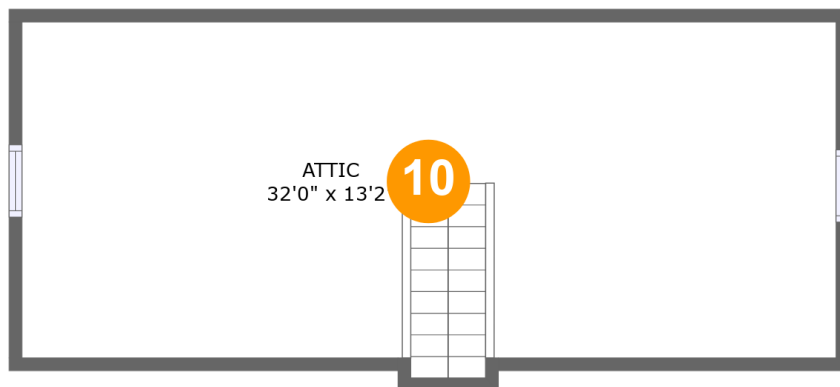

**2527 Memorial Avenue Southwest, Raleigh
Court, Roanoke, Roanoke, Virginia, United**

Room Dimensions

Floor 3

Total sqft: 472

Living area: 0

#	Room name	Dimensions	Area (sqft)	Counted as Living Area
10	Attic	32'0" x 13'2"	275 sq. ft	No