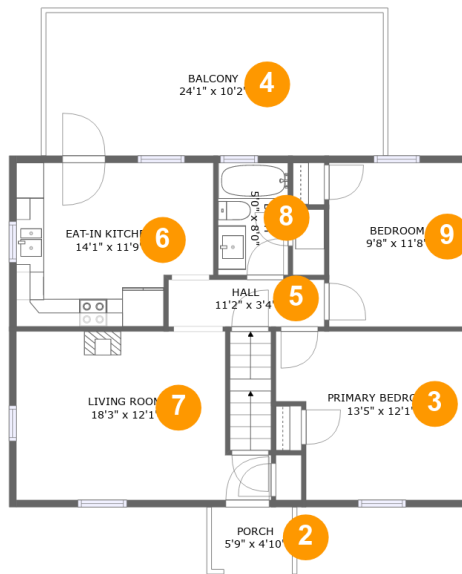

2527 Memorial Avenue Southwest, Raleigh Court, Roanoke, Roanoke, Virginia, United

Room Dimensions

Floor 1

Total sqft: 829

Living area: 0

| # | Room name | Dimensions | Area (sqft) | Counted as Living Area |
|---|-----------|---------------|-------------|------------------------|
| 1 | Basement | 32'0" x 24'1" | 772 sq. ft | No |

2527 Memorial Avenue Southwest, Raleigh Court, Roanoke, Roanoke, Virginia, United

Room Dimensions

Floor 2

Total sqft: 1103

Living area: 829

| # | Room name | Dimensions | Area (sqft) | Counted as Living Area |
|---|-----------------|---------------|-------------|------------------------|
| 2 | Porch | 5'9" x 4'10" | 27 sq. ft | No |
| 3 | Primary Bedroom | 13'5" x 12'1" | 147 sq. ft | Yes |
| 4 | Balcony | 24'1" x 10'2" | 247 sq. ft | No |
| 5 | Hall | 11'2" x 3'4" | 38 sq. ft | Yes |
| 6 | Eat-in Kitchen | 14'1" x 11'9" | 152 sq. ft | Yes |
| 7 | Living Room | 18'3" x 12'1" | 191 sq. ft | Yes |
| 8 | Bath | 5'0" x 8'0" | 40 sq. ft | Yes |
| 9 | Bedroom | 9'8" x 11'8" | 113 sq. ft | Yes |

2527 Memorial Avenue Southwest, Raleigh Court, Roanoke, Roanoke, Virginia, United

1 Floor 1 - Basement

Dimensions: 32'0" x 24'1"
Area: 772 sq. ft
Counted as Living Area: No

Heated: No
Finished: Yes
Enclosed: Yes
Contiguous: Yes
Permitted: Yes
Wet Space: No
Addition: No
Conversion: No

2 Floor 2 - Porch

Dimensions: 5'9" x 4'10"
Area: 27 sq. ft
Counted as Living Area: No

Heated: No
Finished: Yes
Enclosed: No
Contiguous: Yes
Permitted: Yes
Wet Space: No
Addition: No
Conversion: No

2527 Memorial Avenue Southwest, Raleigh Court, Roanoke, Roanoke, Virginia, United