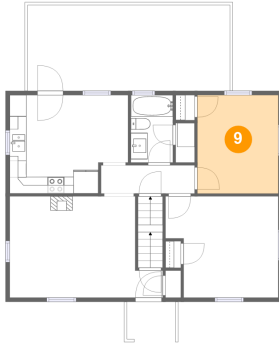

7 Floor 2 - Living Room

Dimensions: 18'3" x 12'1"
Area: 191 sq. ft
Counted as Living Area:
Yes

Heated: Yes
Finished: Yes
Enclosed: Yes
Contiguous:
Yes
Permitted: Yes
Wet Space: No
Addition: No
Conversion: No

8 Floor 2 - Bath

Dimensions: 5'0" x 8'0"
Area: 40 sq. ft
Counted as Living Area:
Yes

Heated: Yes
Finished: Yes
Enclosed: Yes
Contiguous:
Yes
Permitted: Yes
Wet Space: Yes
Addition: No
Conversion: No

2527 Memorial Avenue Southwest, Raleigh Court, Roanoke, Roanoke, Virginia, United

9 Floor 2 - Bedroom

Dimensions: 9'8" x 11'8"
Area: 113 sq. ft
Counted as Living Area:
Yes

Heated: Yes
Finished: Yes
Enclosed: Yes
Contiguous:
Yes
Permitted: Yes
Wet Space: No
Addition: No
Conversion: No