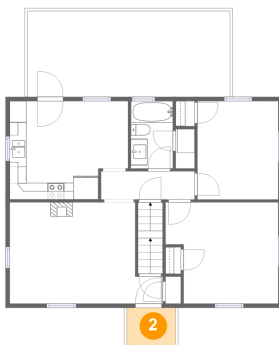

**2527 Memorial Avenue Southwest, Raleigh
Court, Roanoke, Roanoke, Virginia, United****Room Dimensions****Floor 3****Total sqft: 472****Living area: 0**

| # | Room name | Dimensions | Area (sqft) | Counted as Living Area |
|----|-----------|---------------|-------------|------------------------|
| 10 | Attic | 32'0" x 13'2" | 275 sq. ft | No |

2527 Memorial Avenue Southwest, Raleigh Court, Roanoke, Roanoke, Virginia, United

1 Floor 1 - Basement

Dimensions: 32'0" x 24'1"
Area: 772 sq. ft
Counted as Living Area: No

Heated: No
Finished: Yes
Enclosed: Yes
Contiguous: Yes
Permitted: Yes
Wet Space: No
Addition: No
Conversion: No

2 Floor 2 - Porch

Dimensions: 5'9" x 4'10"
Area: 27 sq. ft
Counted as Living Area: No

Heated: No
Finished: Yes
Enclosed: No
Contiguous: Yes
Permitted: Yes
Wet Space: No
Addition: No
Conversion: No

2527 Memorial Avenue Southwest, Raleigh Court, Roanoke, Roanoke, Virginia, United