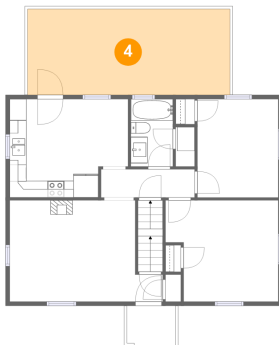

4 Floor 2 - Balcony

Dimensions: 24'1" x 10'2"
Area: 247 sq. ft
Counted as Living Area: No

Heated: No
Finished: Yes
Enclosed: No
Contiguous: Yes
Permitted: Yes
Wet Space: No
Addition: No
Conversion: No