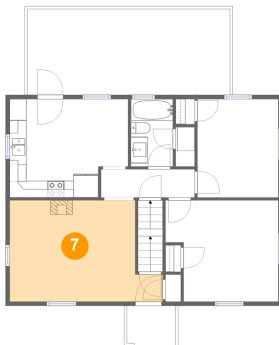

7 Floor 2 - Living Room

Dimensions: 18'3" x 12'1"
Area: 191 sq. ft
Counted as Living Area:
Yes

Heated: Yes
Finished: Yes
Enclosed: Yes
Contiguous:
Yes
Permitted: Yes
Wet Space: No
Addition: No
Conversion: No