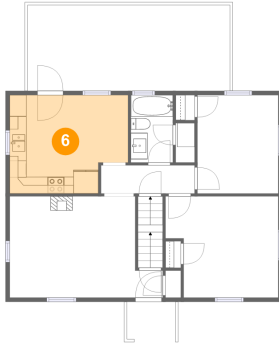

2527 Memorial Avenue Southwest, Raleigh Court, Roanoke, Roanoke, Virginia, United

6 Floor 2 - Eat-in Kitchen

Dimensions: 14'1" x 11'9"
Area: 152 sq. ft
Counted as Living Area:
Yes

Heated: Yes
Finished: Yes
Enclosed: Yes
Contiguous:
Yes
Permitted: Yes
Wet Space: No
Addition: No
Conversion: No