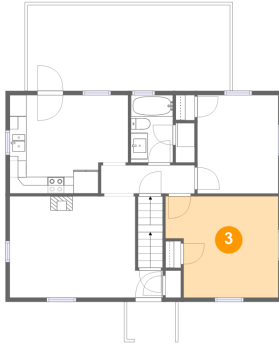

2527 Memorial Avenue Southwest, Raleigh Court, Roanoke, Roanoke, Virginia, United

1 Floor 1 - Basement

Dimensions: 32'0" x 24'1"
Area: 772 sq. ft
Counted as Living Area: No

Heated: No
Finished: Yes
Enclosed: Yes
Contiguous: Yes
Permitted: Yes
Wet Space: No
Addition: No
Conversion: No

2 Floor 2 - Porch

Dimensions: 5'9" x 4'10"
Area: 27 sq. ft
Counted as Living Area: No

Heated: No
Finished: Yes
Enclosed: No
Contiguous: Yes
Permitted: Yes
Wet Space: No
Addition: No
Conversion: No

2527 Memorial Avenue Southwest, Raleigh Court, Roanoke, Roanoke, Virginia, United

3 Floor 2 - Primary Bedroom

Dimensions: 13'5" x 12'1"
Area: 147 sq. ft
Counted as Living Area:
Yes

Heated: Yes
Finished: Yes
Enclosed: Yes
Contiguous:
Yes
Permitted: Yes
Wet Space: No
Addition: No
Conversion: No