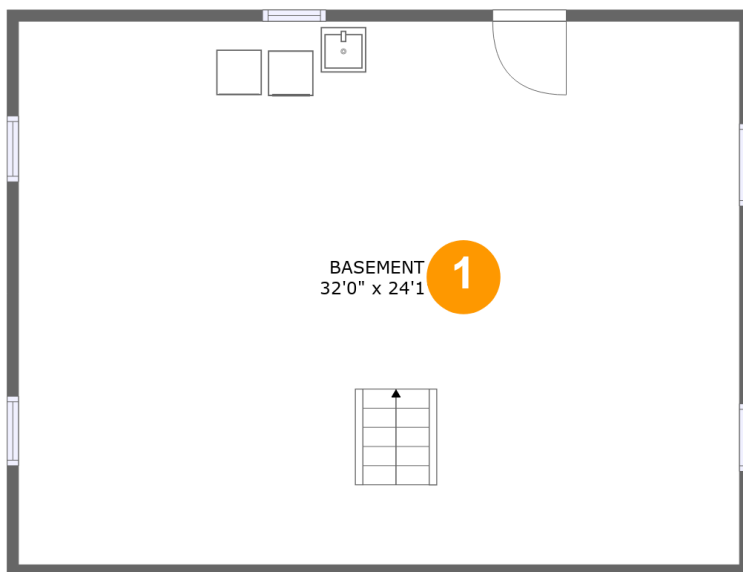

2527 Memorial Avenue Southwest, Raleigh Court, Roanoke, Roanoke, Virginia, United

Room Dimensions

Floor 1

Total sqft: 829

Living area: 0

| # | Room name | Dimensions | Area (sqft) | Counted as Living Area |
|---|-----------|---------------|-------------|------------------------|
| 1 | Basement | 32'0" x 24'1" | 772 sq. ft | No |

2527 Memorial Avenue Southwest, Raleigh Court, Roanoke, Roanoke, Virginia, United

Room Dimensions

Floor 2

Total sqft: 1103

Living area: 829

| # | Room name | Dimensions | Area (sqft) | Counted as Living Area |
|---|-----------------|---------------|-------------|------------------------|
| 2 | Porch | 5'9" x 4'10" | 27 sq. ft | No |
| 3 | Primary Bedroom | 13'5" x 12'1" | 147 sq. ft | Yes |
| 4 | Balcony | 24'1" x 10'2" | 247 sq. ft | No |
| 5 | Hall | 11'2" x 3'4" | 38 sq. ft | Yes |
| 6 | Eat-in Kitchen | 14'1" x 11'9" | 152 sq. ft | Yes |
| 7 | Living Room | 18'3" x 12'1" | 191 sq. ft | Yes |
| 8 | Bath | 5'0" x 8'0" | 40 sq. ft | Yes |
| 9 | Bedroom | 9'8" x 11'8" | 113 sq. ft | Yes |

2 Floor 2 - Porch

Dimensions: 5'9" x 4'10"
Area: 27 sq. ft
Counted as Living Area: No

Heated: No
Finished: Yes
Enclosed: No
Contiguous: Yes
Permitted: Yes
Wet Space: No
Addition: No
Conversion: No

2527 Memorial Avenue Southwest, Raleigh Court, Roanoke, Roanoke, Virginia, United