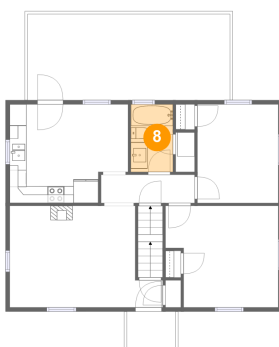

Dimensions: 11'2" x 3'4"
Area: 38 sq. ft
Counted as Living Area:
Yes

Heated: Yes
Finished: Yes
Enclosed: Yes
Contiguous:
Yes
Permitted: Yes
Wet Space: No
Addition: No
Conversion: No

2527 Memorial Avenue Southwest, Raleigh Court, Roanoke, Roanoke, Virginia, United

6 Floor 2 - Eat-in Kitchen

Dimensions: 14'1" x 11'9"
Area: 152 sq. ft
Counted as Living Area:
Yes

Heated: Yes
Finished: Yes
Enclosed: Yes
Contiguous:
Yes
Permitted: Yes
Wet Space: No
Addition: No
Conversion: No

7 Floor 2 - Living Room

Dimensions: 18'3" x 12'1"
Area: 191 sq. ft
Counted as Living Area:
Yes

Heated: Yes
Finished: Yes
Enclosed: Yes
Contiguous:
Yes
Permitted: Yes
Wet Space: No
Addition: No
Conversion: No

8 Floor 2 - Bath

Dimensions: 5'0" x 8'0"
Area: 40 sq. ft
Counted as Living Area:
Yes

Heated: Yes
Finished: Yes
Enclosed: Yes
Contiguous:
Yes
Permitted: Yes
Wet Space: Yes
Addition: No
Conversion: No

2527 Memorial Avenue Southwest, Raleigh Court, Roanoke, Roanoke, Virginia, United