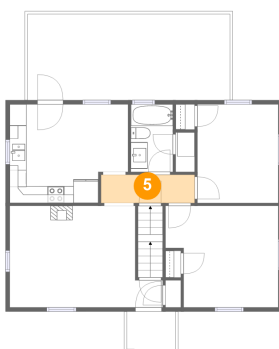

2 Floor 2 - Porch

Dimensions: 5'9" x 4'10"
Area: 27 sq. ft
Counted as Living Area: No

Heated: No
Finished: Yes
Enclosed: No
Contiguous: Yes
Permitted: Yes
Wet Space: No
Addition: No
Conversion: No

2527 Memorial Avenue Southwest, Raleigh Court, Roanoke, Roanoke, Virginia, United

3 Floor 2 - Primary Bedroom

Dimensions: 13'5" x 12'1"
Area: 147 sq. ft
Counted as Living Area:
Yes

Heated: Yes
Finished: Yes
Enclosed: Yes
Contiguous:
Yes
Permitted: Yes
Wet Space: No
Addition: No
Conversion: No

4 Floor 2 - Balcony

Dimensions: 24'1" x 10'2"
Area: 247 sq. ft
Counted as Living Area: No

Heated: No
Finished: Yes
Enclosed: No
Contiguous: Yes
Permitted: Yes
Wet Space: No
Addition: No
Conversion: No

5 Floor 2 - Hall

Dimensions: 11'2" x 3'4"
Area: 38 sq. ft
Counted as Living Area:
Yes

Heated: Yes
Finished: Yes
Enclosed: Yes
Contiguous:
Yes
Permitted: Yes
Wet Space: No
Addition: No
Conversion: No

2527 Memorial Avenue Southwest, Raleigh Court, Roanoke, Roanoke, Virginia, United