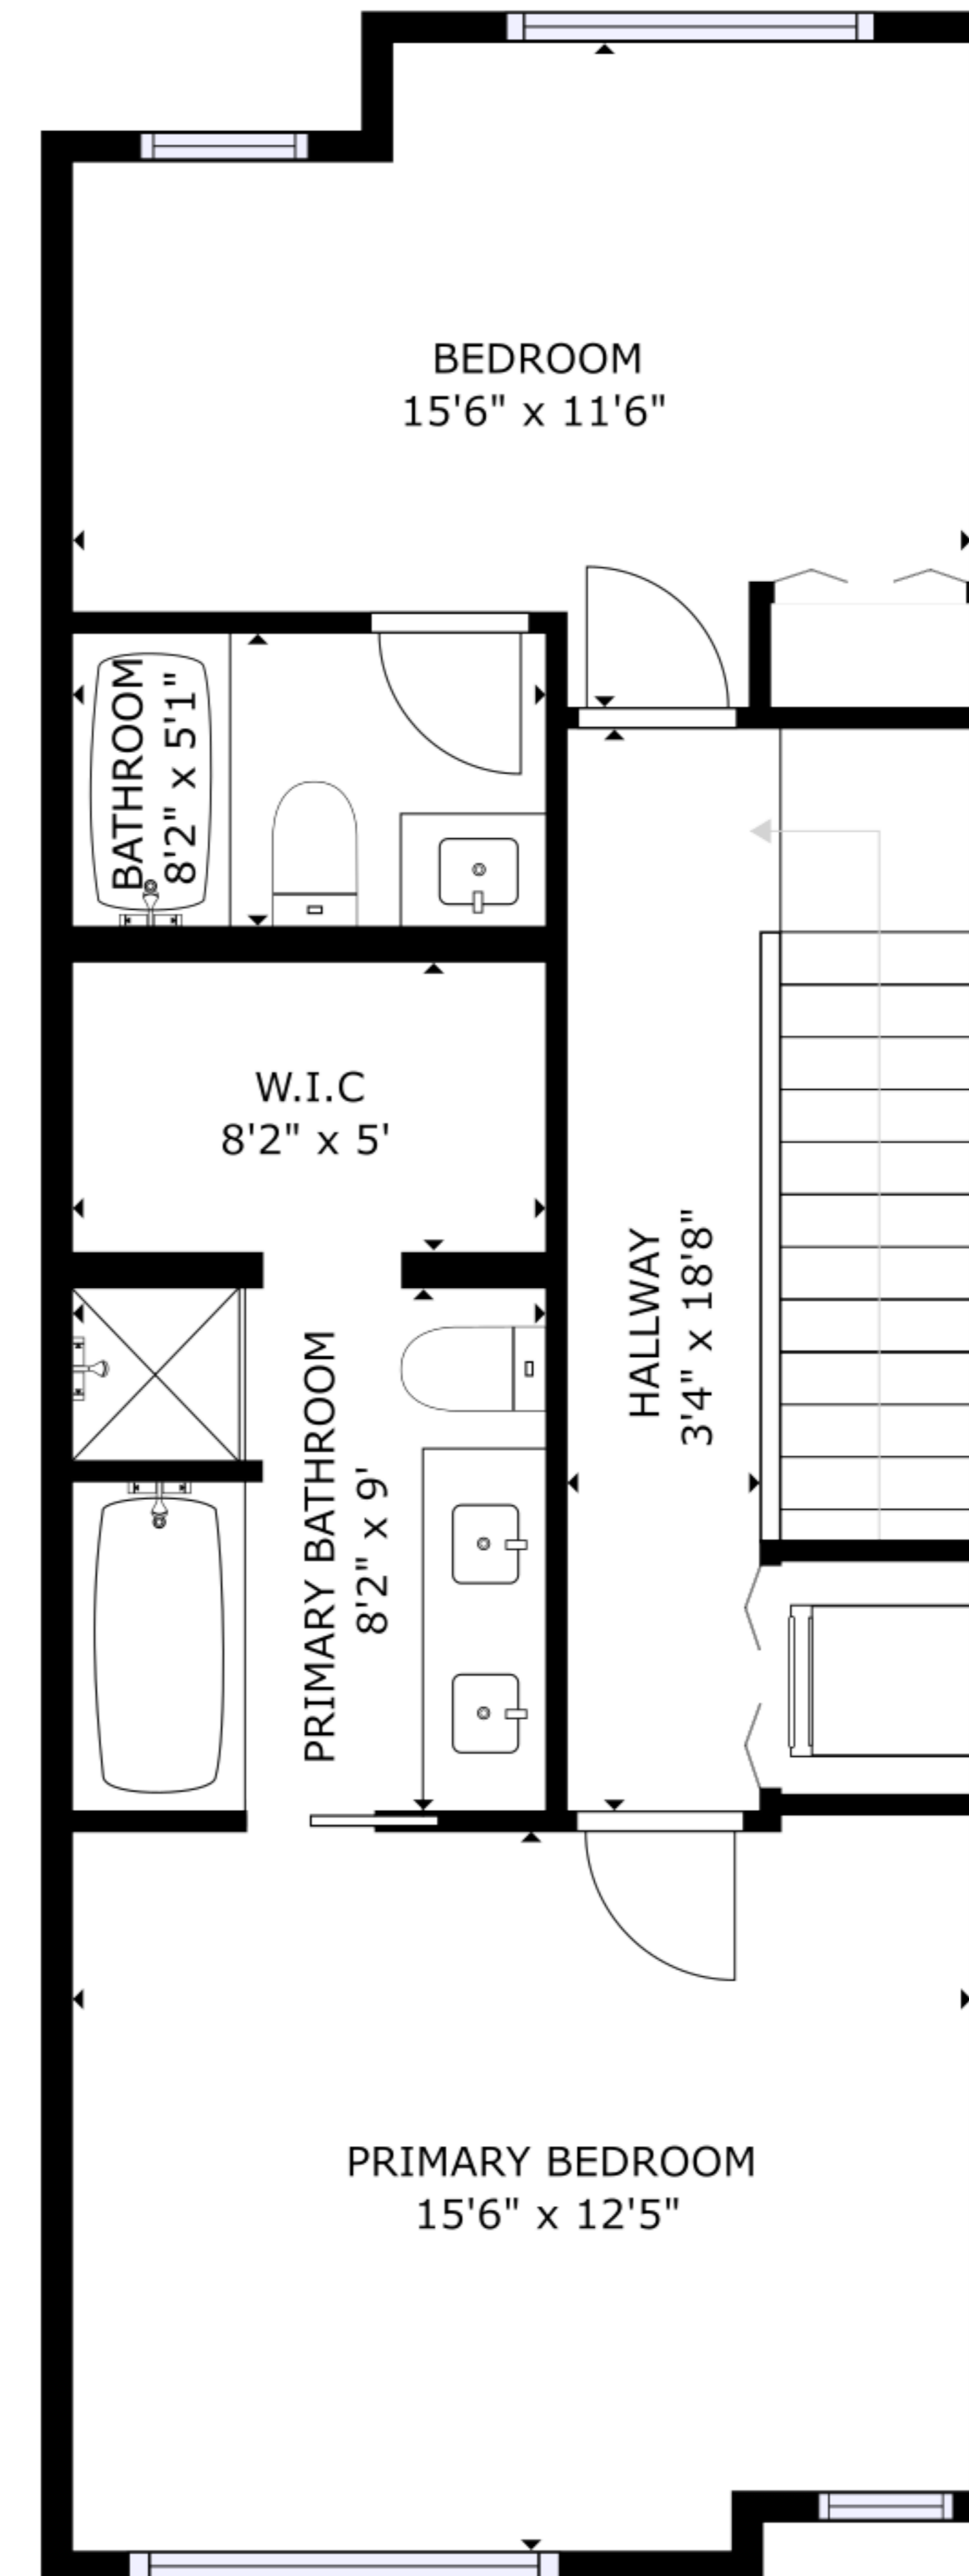

FLOOR 1

FLOOR 2

FLOOR 3

GROSS INTERNAL AREA
 FLOOR 1: 81 sq ft, FLOOR 2: 632 sq ft, FLOOR 2: 653 sq ft
 EXCLUDED AREAS: GARAGE: 472 sq ft, PATIO: 144 sq ft
 TOTAL: 1366 sq ft
 SIZES AND DIMENSIONS ARE APPROXIMATE, ACTUAL MAY VARY.