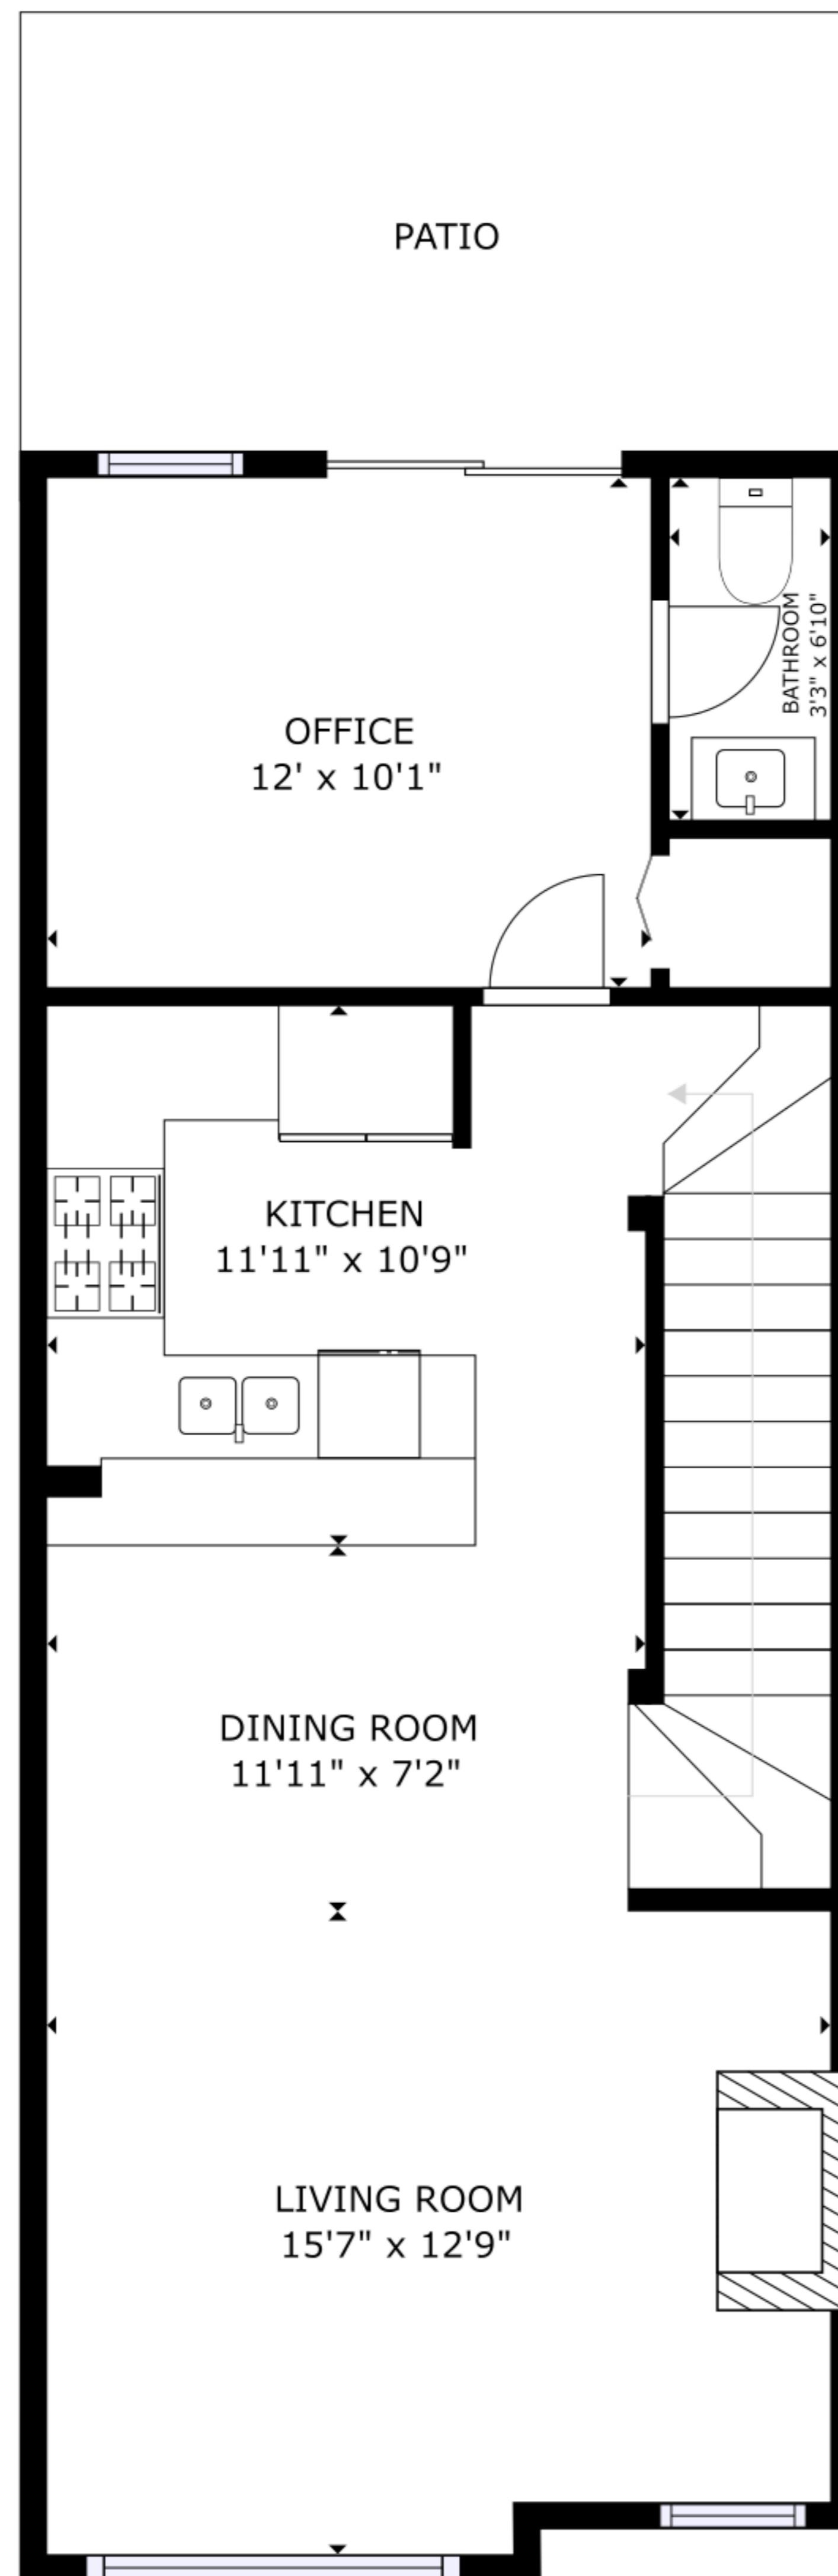

FLOOR 1

FLOOR 2

FLOOR 3

GROSS INTERNAL AREA
 FLOOR 1: 81 sq ft, FLOOR 2: 632 sq ft, FLOOR 2: 653 sq ft
 EXCLUDED AREAS: GARAGE: 472 sq ft, PATIO: 144 sq ft
 TOTAL: 1366 sq ft
 SIZES AND DIMENSIONS ARE APPROXIMATE, ACTUAL MAY VARY.