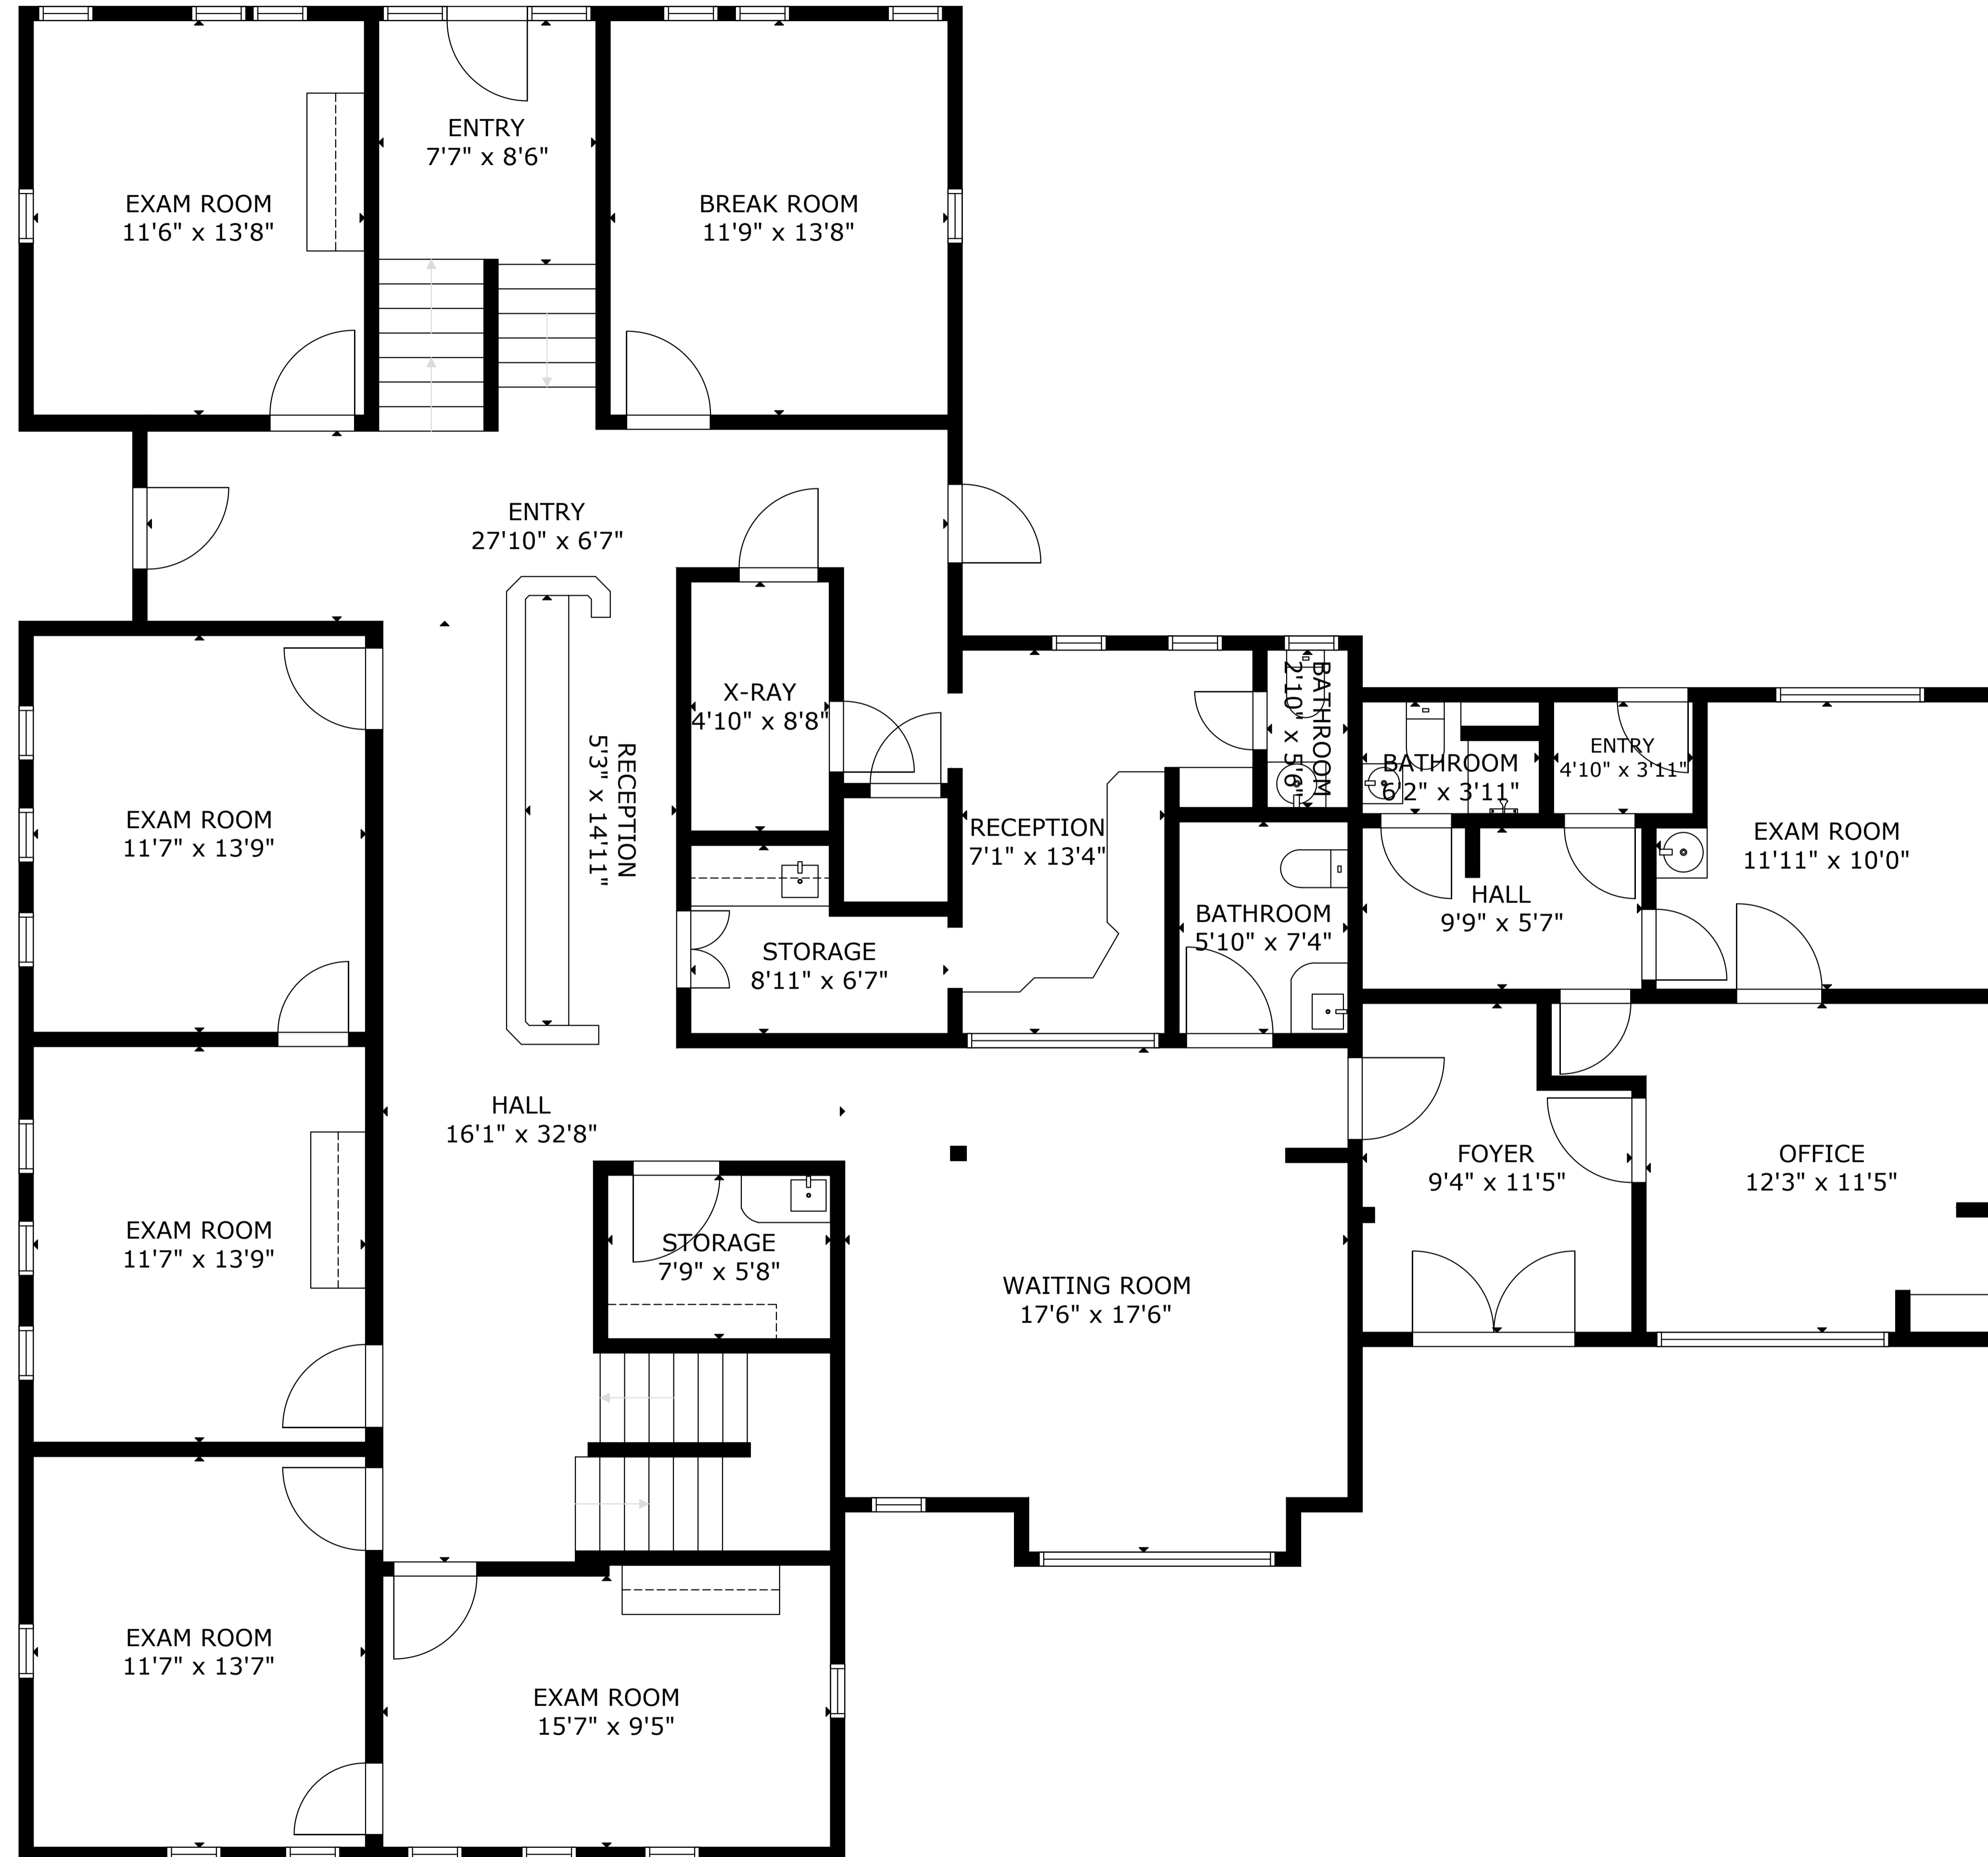

# 1049 Main St West Barnstable

GROSS INTERNAL AREA  
TOTAL: 5,673 sq ft

FLOOR 1: 1,795 sq ft, FLOOR 2: 2,859 sq ft, FLOOR 3: 1,019 sq ft  
SIZE AND DIMENSIONS ARE APPROXIMATE, ACTUAL MAY VARY