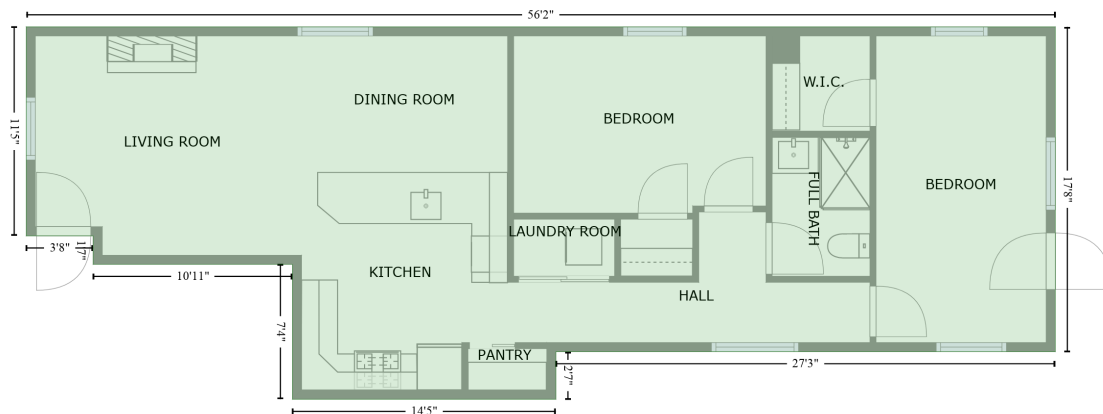

# 3515 W 45th Ave, Denver, Colorado, United States

Gross Living Area: 957 sq. ft

FLOOR 1  
[AREA: 957]

## Space

## Area (sq. ft)