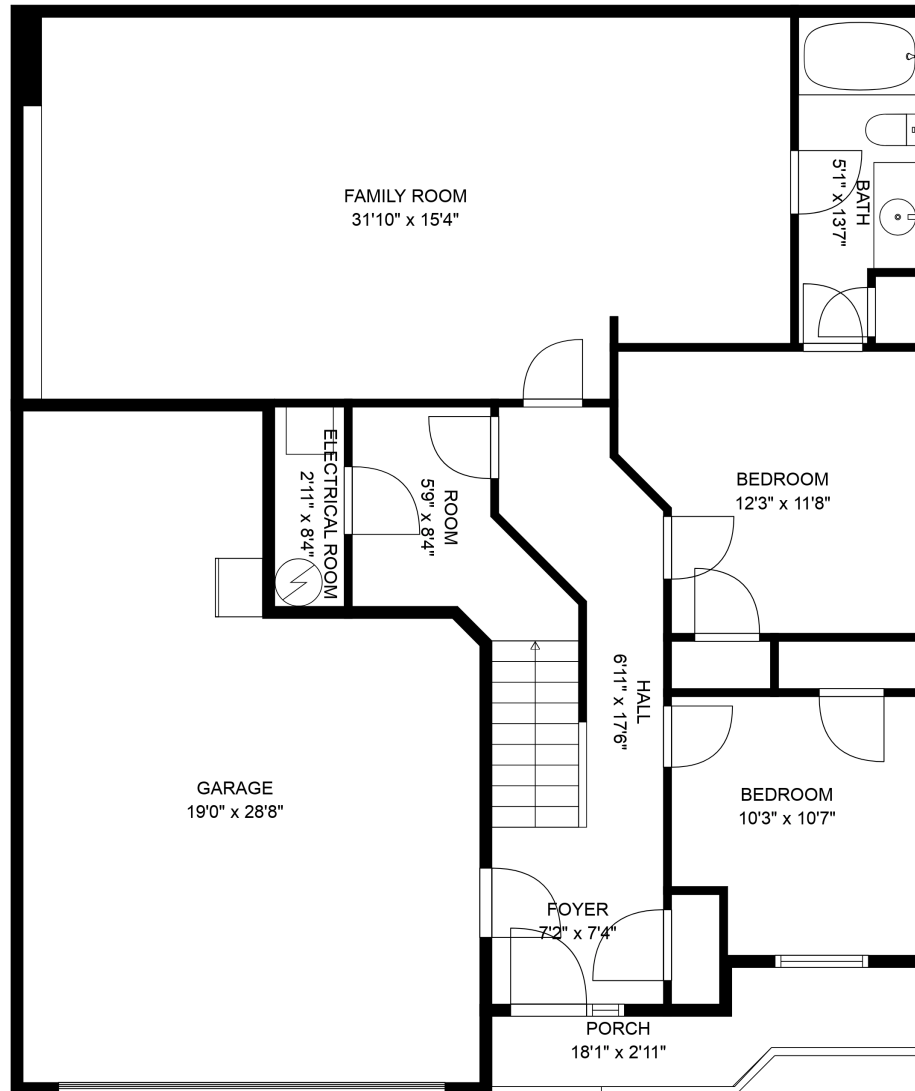

19-36260 McKee Rd

The Kentala Team  
778-684-2334  
kentala.team@gmail.com

**Estimated Areas:**  
Main Floor: 1180 sq. ft  
Above Main: 1498 sq. ft  
**Total: 2678 Sq. Ft**

# 19-36260 McKee Rd

The Kentala Team  
778-684-2334  
kentala.team@gmail.com

**Estimated Areas:**  
Main Floor: 1180 sq. ft  
Above Main: 1498 sq. ft  
**Total: 2678 Sq. Ft**

FLOOR 1

**Estimated Areas:**  
**Main Floor: 1180 sq. ft**  
**Above Main: 1498 sq. ft**  
**Total: 2678 Sq. Ft**