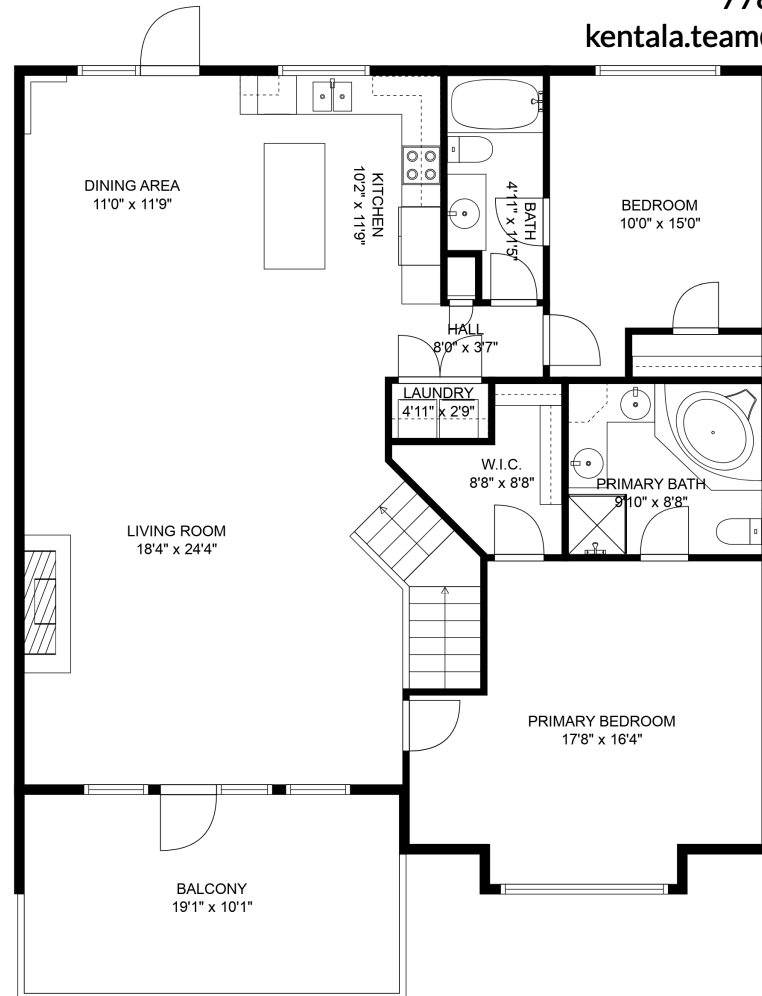

19-36260 McKee Rd

The Kentala Team  
778-684-2334  
kentala.team@gmail.com

**Estimated Areas:**  
Main Floor: 1180 sq. ft  
Above Main: 1498 sq. ft  
**Total: 2678 Sq. Ft**

# 19-36260 McKee Rd

The Kentala Team  
778-684-2334  
kentala.team@gmail.com

**Estimated Areas:**  
Main Floor: 1180 sq. ft  
Above Main: 1498 sq. ft  
**Total: 2678 Sq. Ft**

FLOOR 1

**Estimated Areas:**  
**Main Floor: 1180 sq. ft**  
**Above Main: 1498 sq. ft**  
**Total: 2678 Sq. Ft**