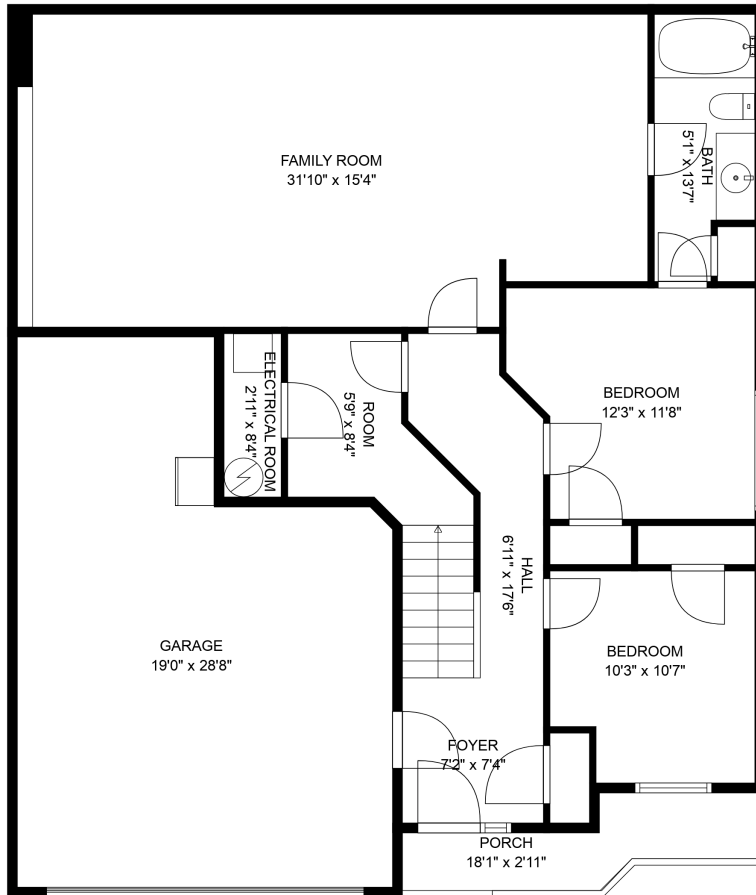

19-36260 McKee Rd

The Kentala Team  
778-684-2334  
kentala.team@gmail.com

**Estimated Areas:**  
Main Floor: 1180 sq. ft  
Above Main: 1498 sq. ft  
**Total: 2678 Sq. Ft**

# 19-36260 McKee Rd

The Kentala Team  
778-684-2334  
kentala.team@gmail.com

**Estimated Areas:**  
Main Floor: 1180 sq. ft  
Above Main: 1498 sq. ft  
**Total: 2678 Sq. Ft**

FLOOR 1

**Estimated Areas:**  
**Main Floor: 1180 sq. ft**  
**Above Main: 1498 sq. ft**  
**Total: 2678 Sq. Ft**