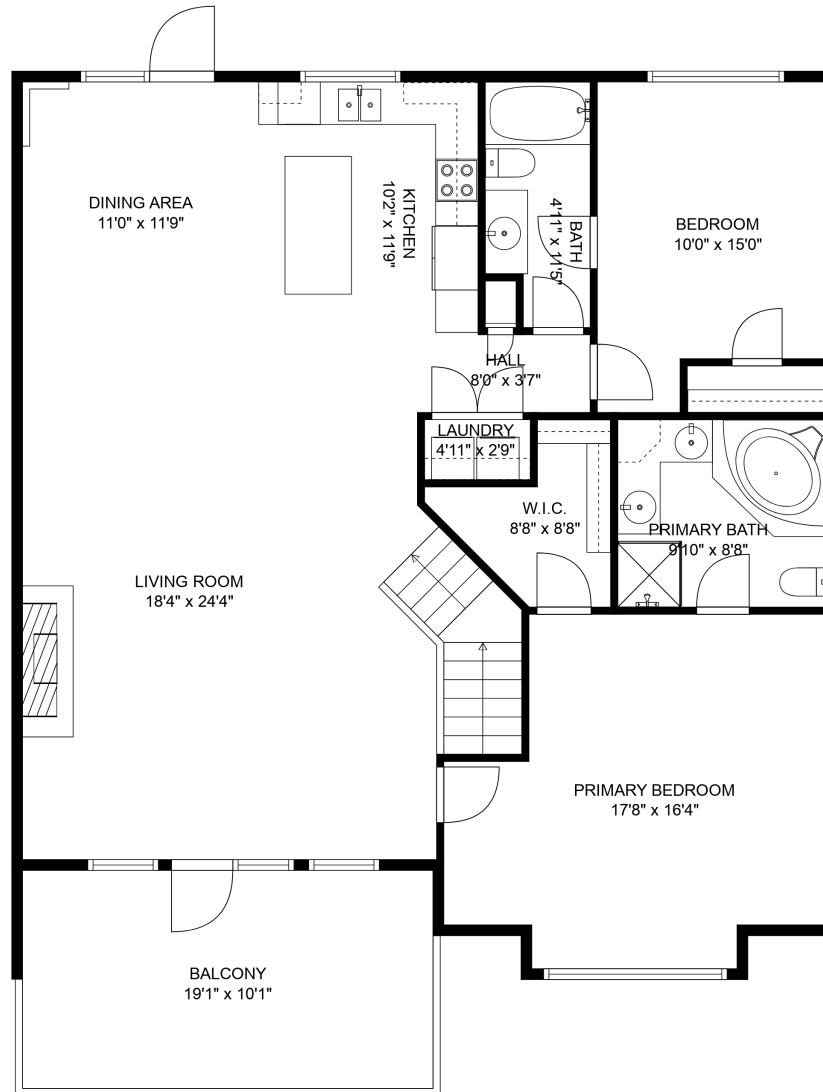

19-36260 McKee Rd

The Kentala Team  
778-684-2334  
kentala.team@gmail.com

**Estimated Areas:**  
Main Floor: 1180 sq. ft  
Above Main: 1498 sq. ft  
**Total: 2678 Sq. Ft**

# 19-36260 McKee Rd

The Kentala Team  
778-684-2334  
kentala.team@gmail.com

**Estimated Areas:**  
Main Floor: 1180 sq. ft  
Above Main: 1498 sq. ft  
**Total: 2678 Sq. Ft**

FLOOR 1

**Estimated Areas:**  
**Main Floor: 1180 sq. ft**  
**Above Main: 1498 sq. ft**  
**Total: 2678 Sq. Ft**