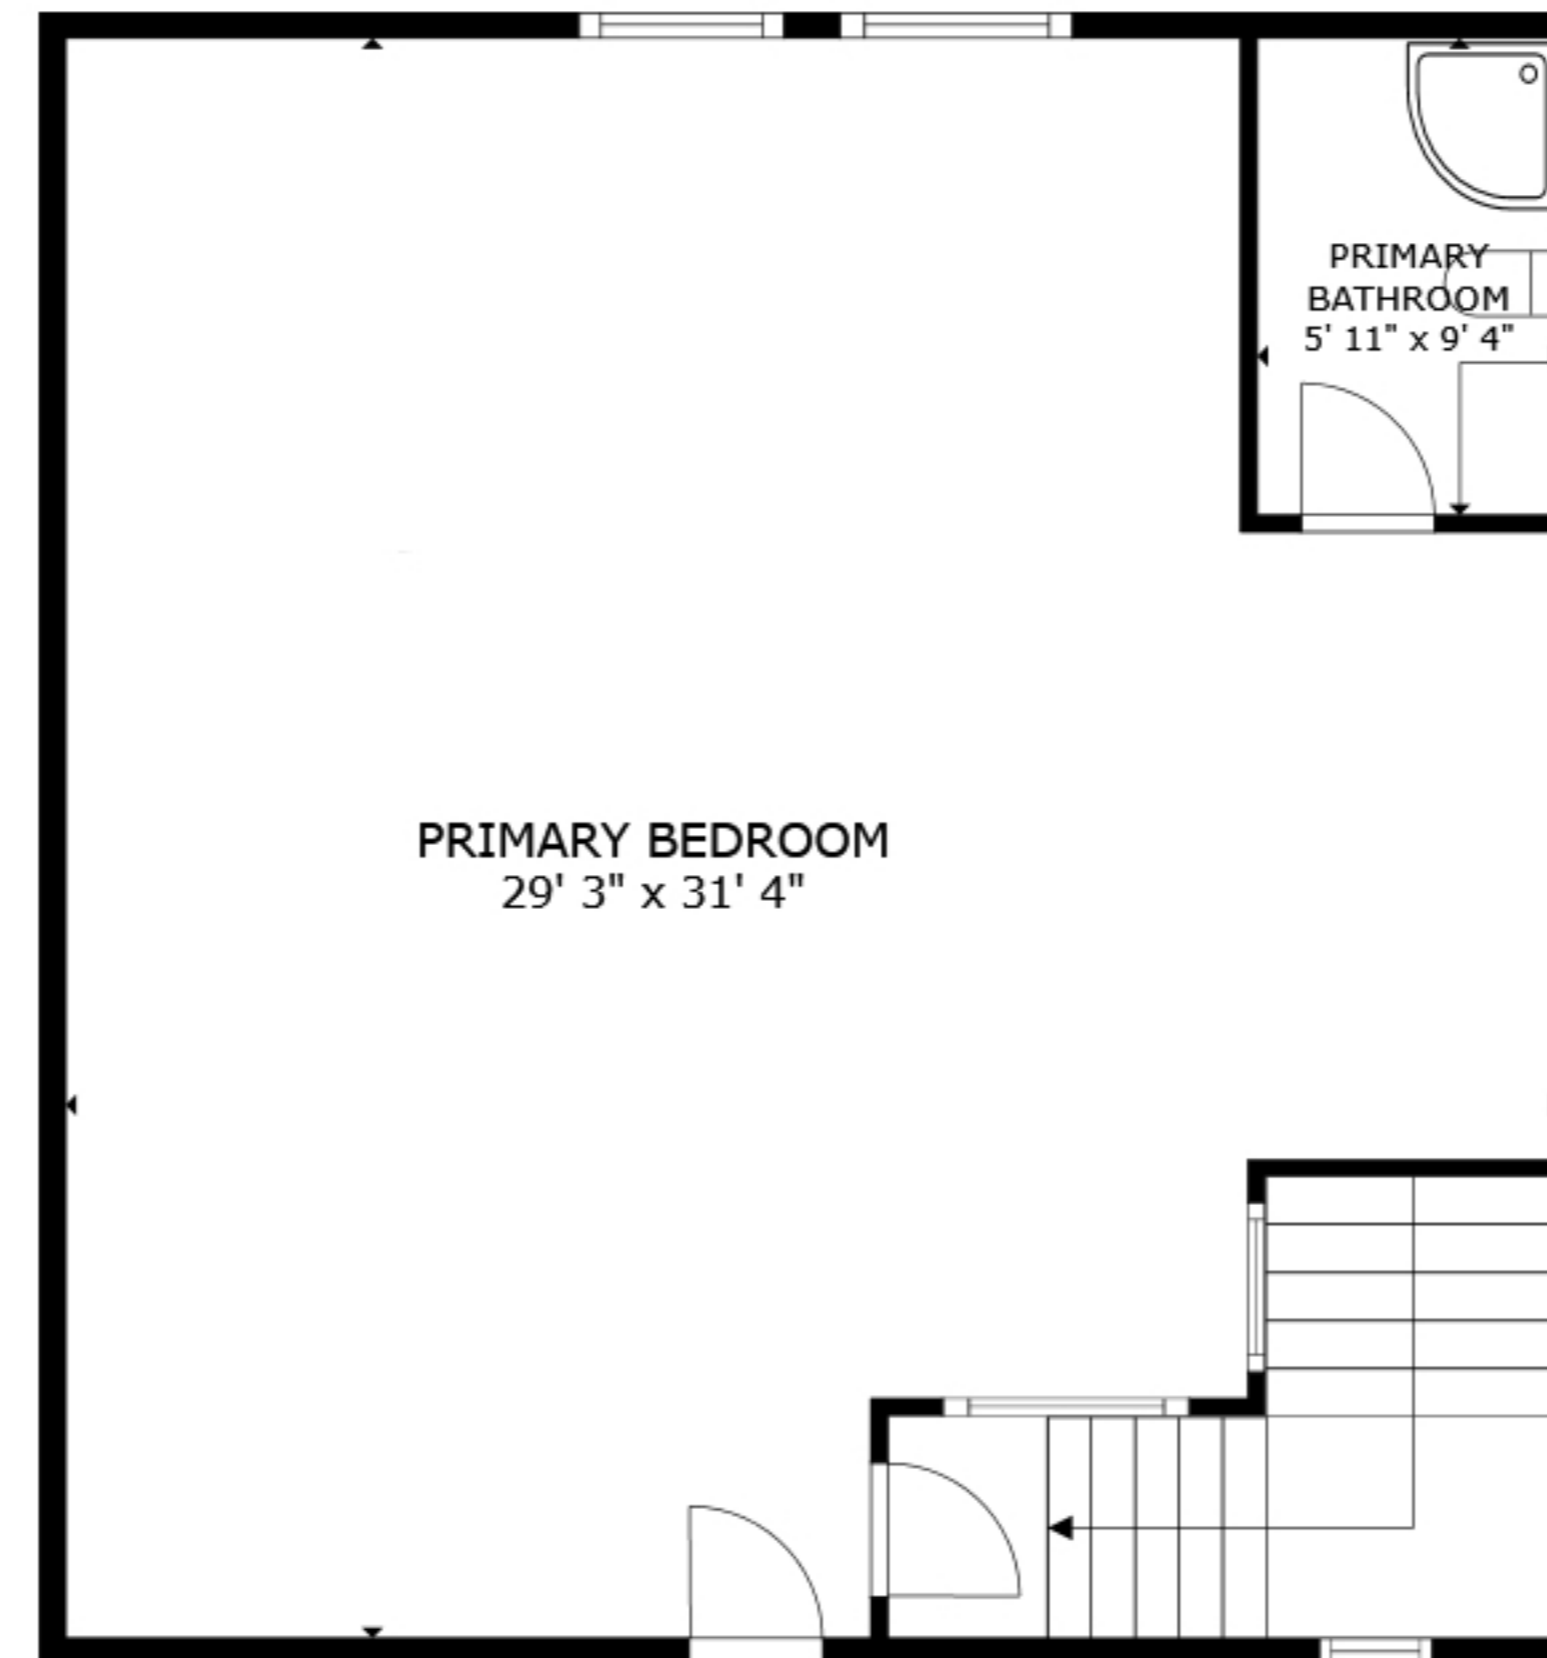

FLOOR 1

FLOOR 2

GROSS INTERNAL AREA
 FLOOR 1 1,254 sq.ft. FLOOR 2 2,097 sq.ft.
 EXCLUDED AREAS : PATIO 202 sq.ft.
 TOTAL : 3,351 sq.ft.
 SIZES AND DIMENSIONS ARE APPROXIMATE, ACTUAL MAY VARY.