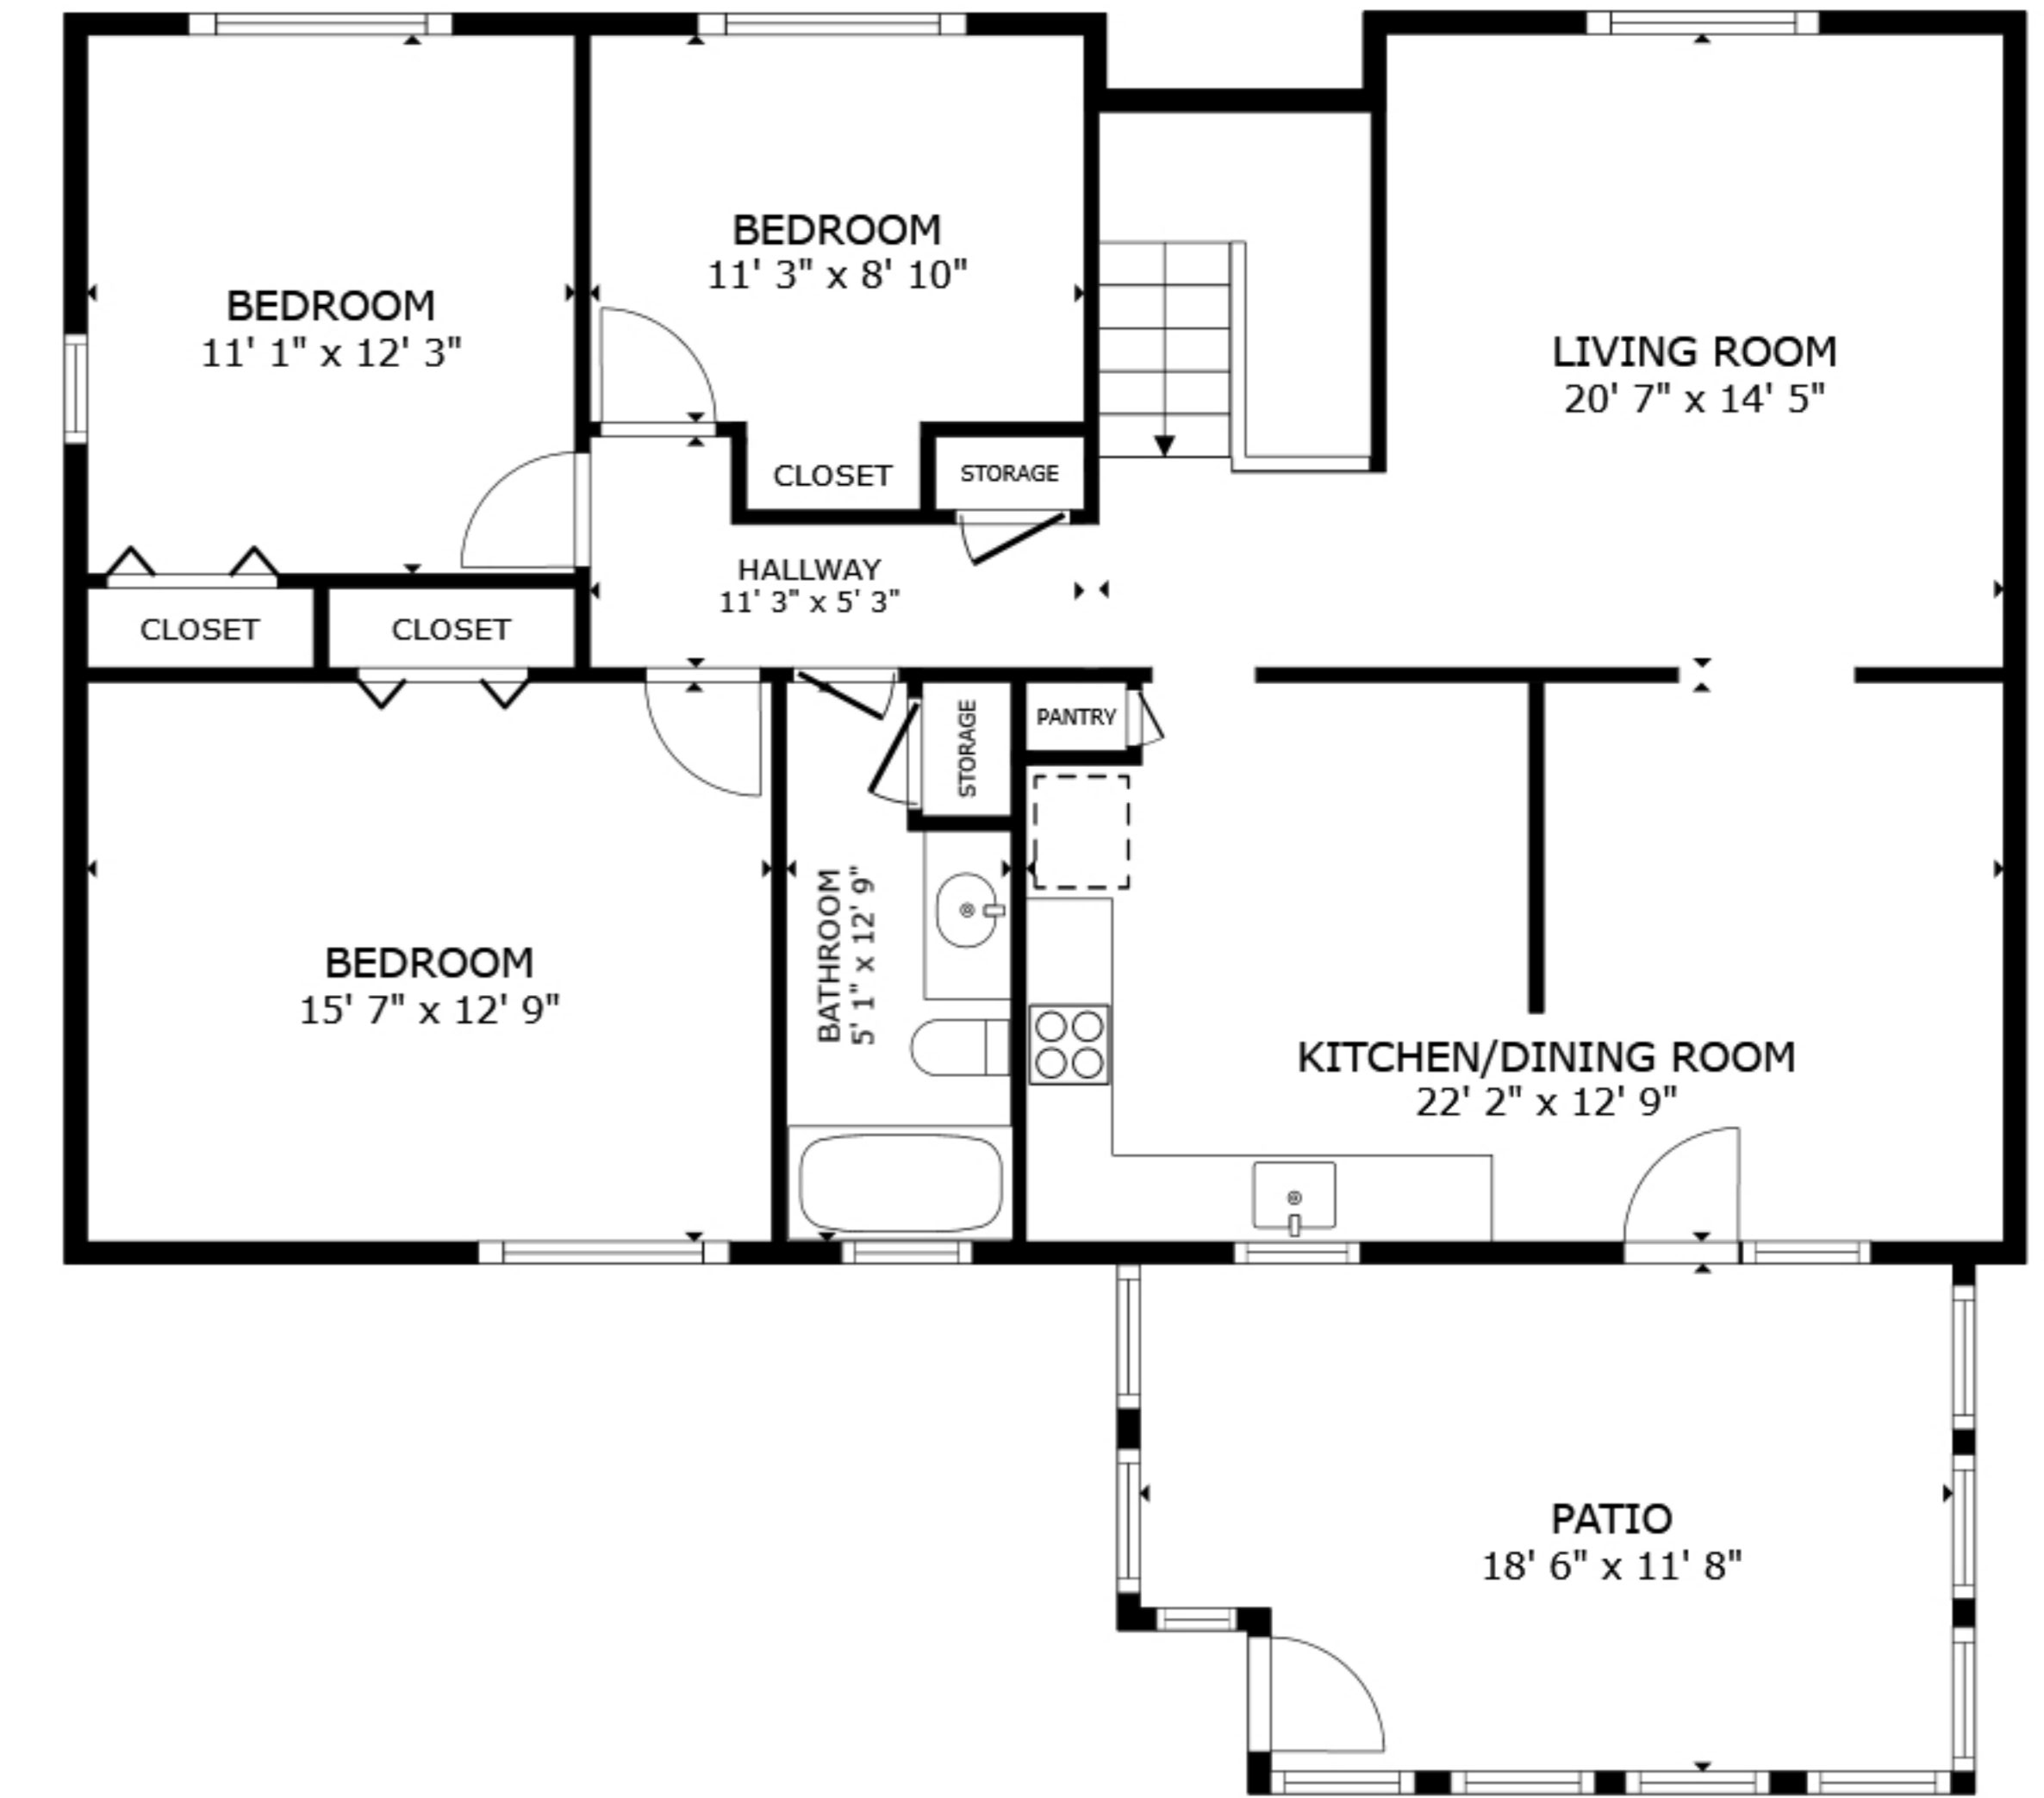

FLOOR 1

FLOOR 2

GROSS INTERNAL AREA
 FLOOR 1 1,254 sq.ft. FLOOR 2 2,097 sq.ft.
 EXCLUDED AREAS : PATIO 202 sq.ft.
 TOTAL : 3,351 sq.ft.
 SIZES AND DIMENSIONS ARE APPROXIMATE, ACTUAL MAY VARY.