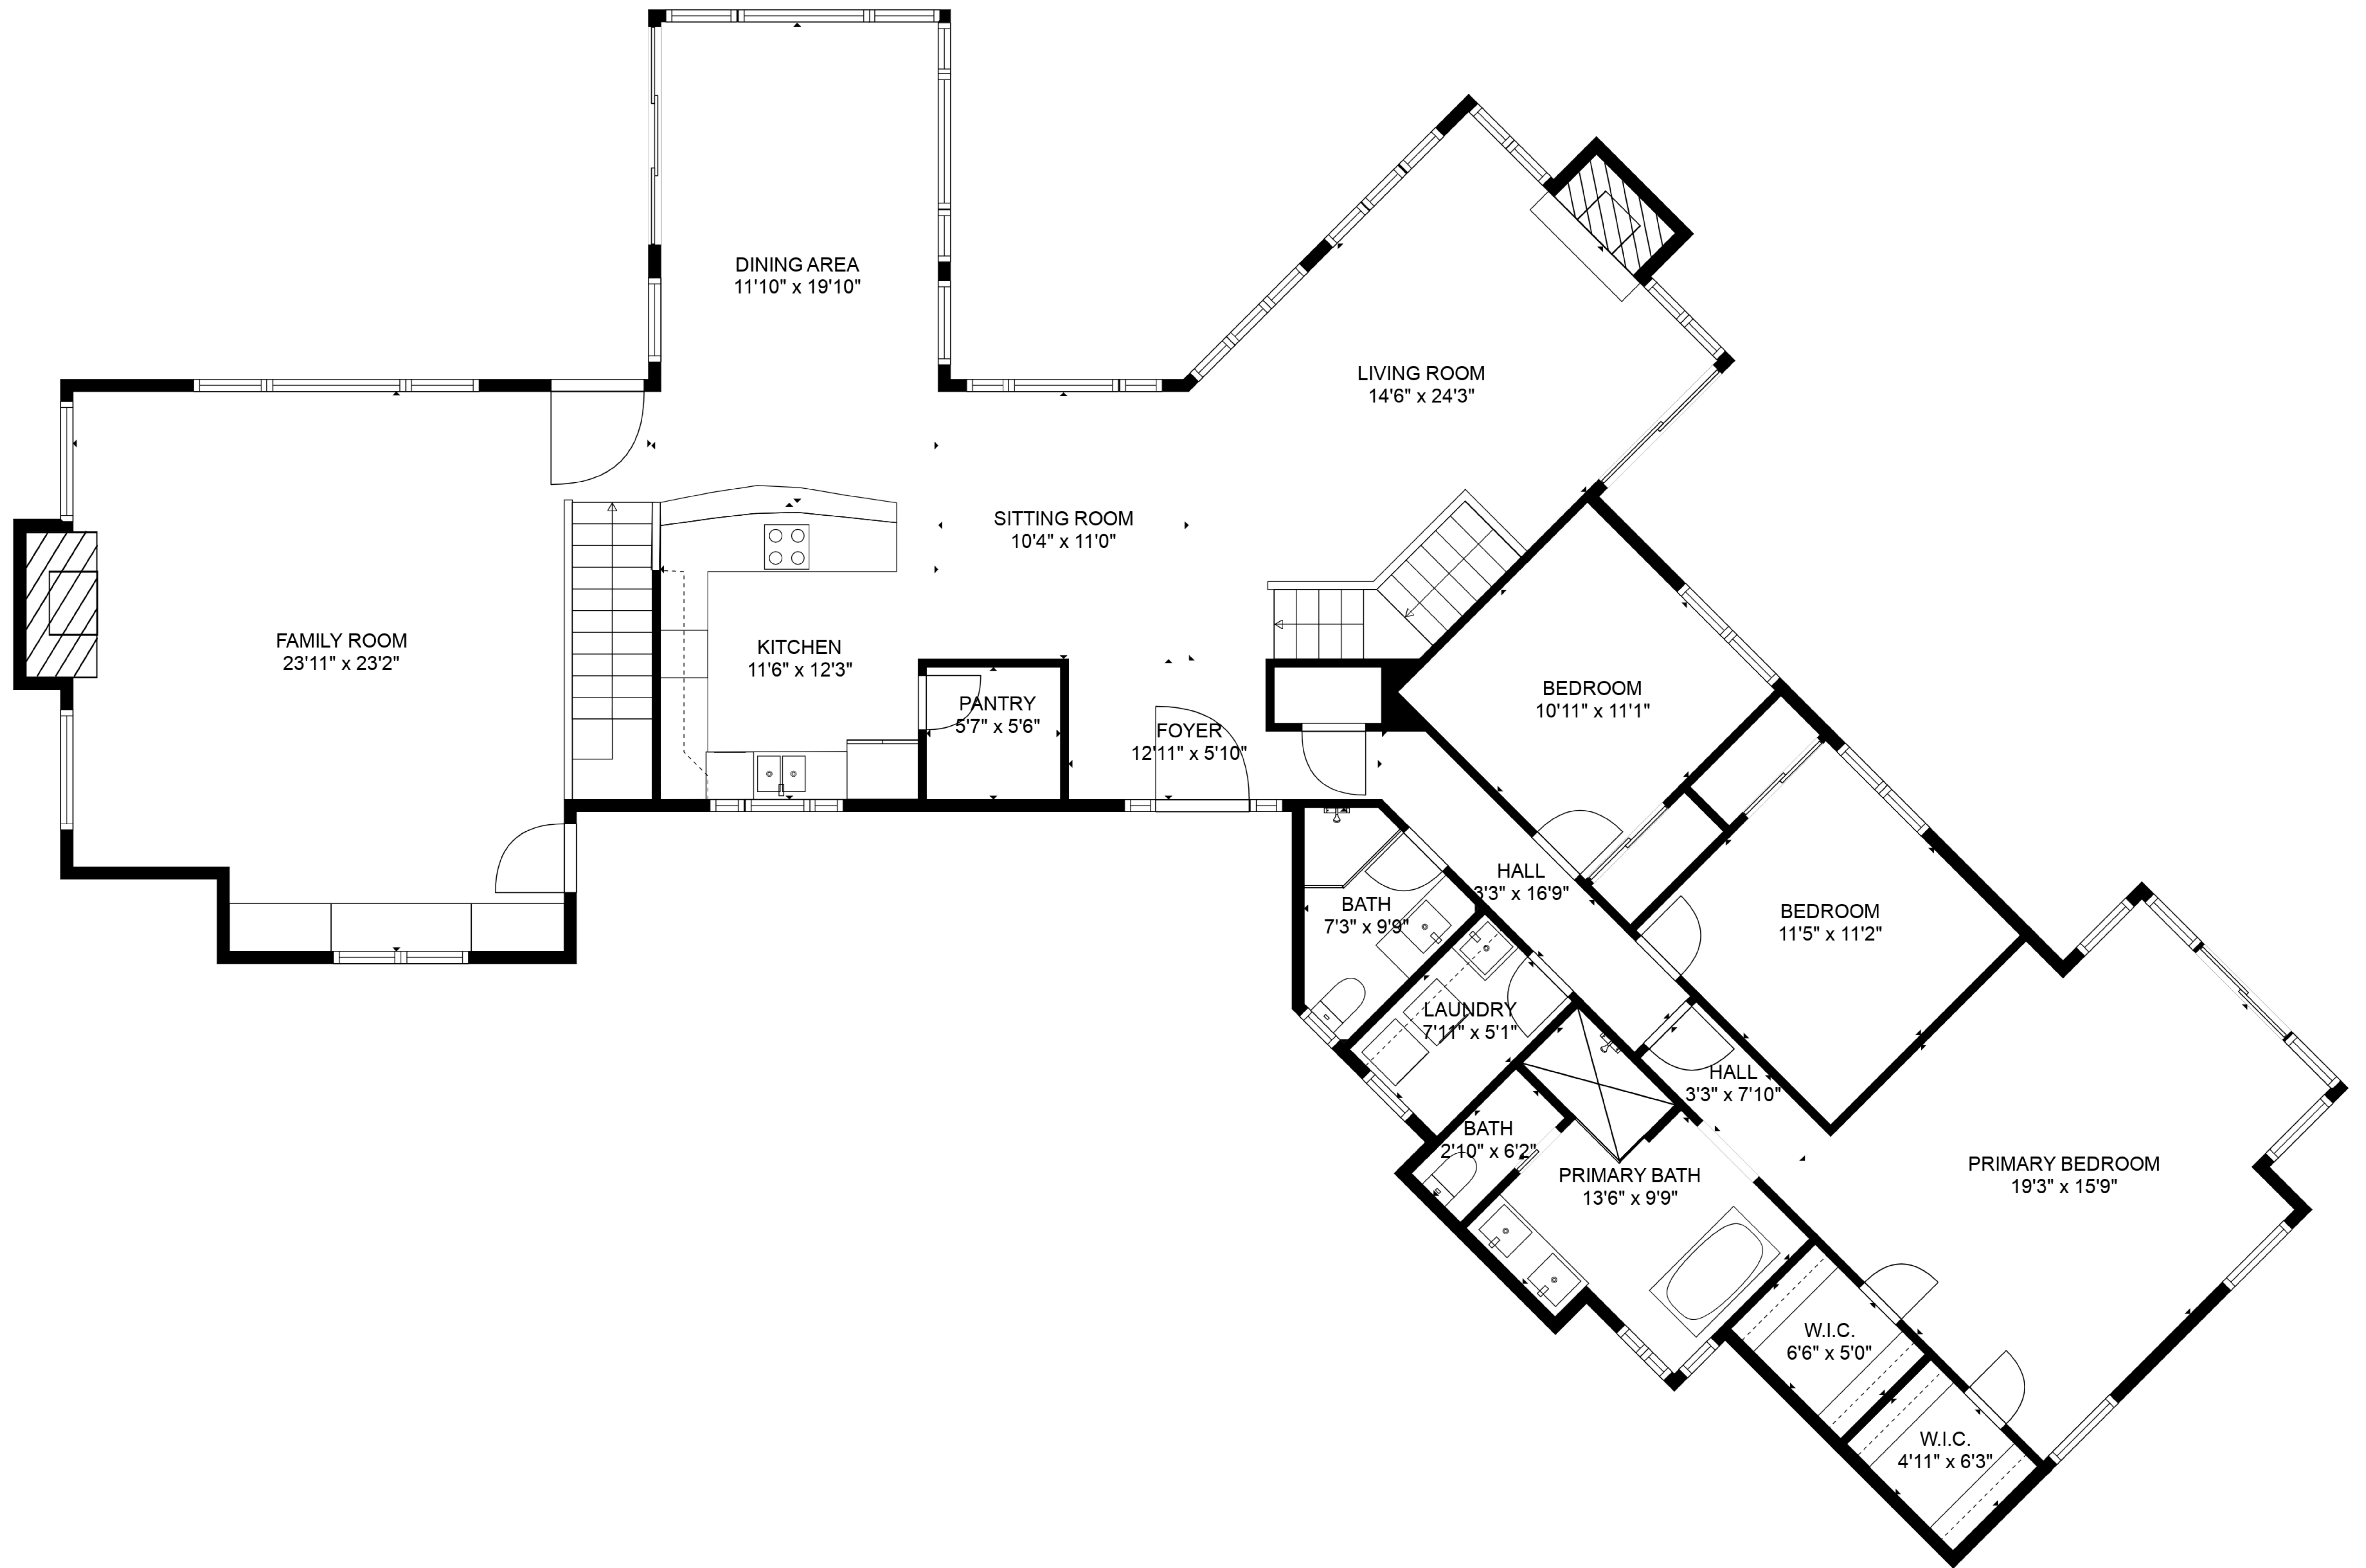

TOTAL: 3576 sq. ft
 FLOOR 1: 1202 sq. ft, FLOOR 2: 2374 sq. ft
 EXCLUDED AREAS: ELECTRICAL ROOM: 160 sq. ft, STORAGE: 74 sq. ft, GARAGE: 788 sq. ft,
 FIREPLACE: 17 sq. ft

SIZES AND DIMENSIONS ARE APPROXIMATE, ACTUAL MAY VARY.