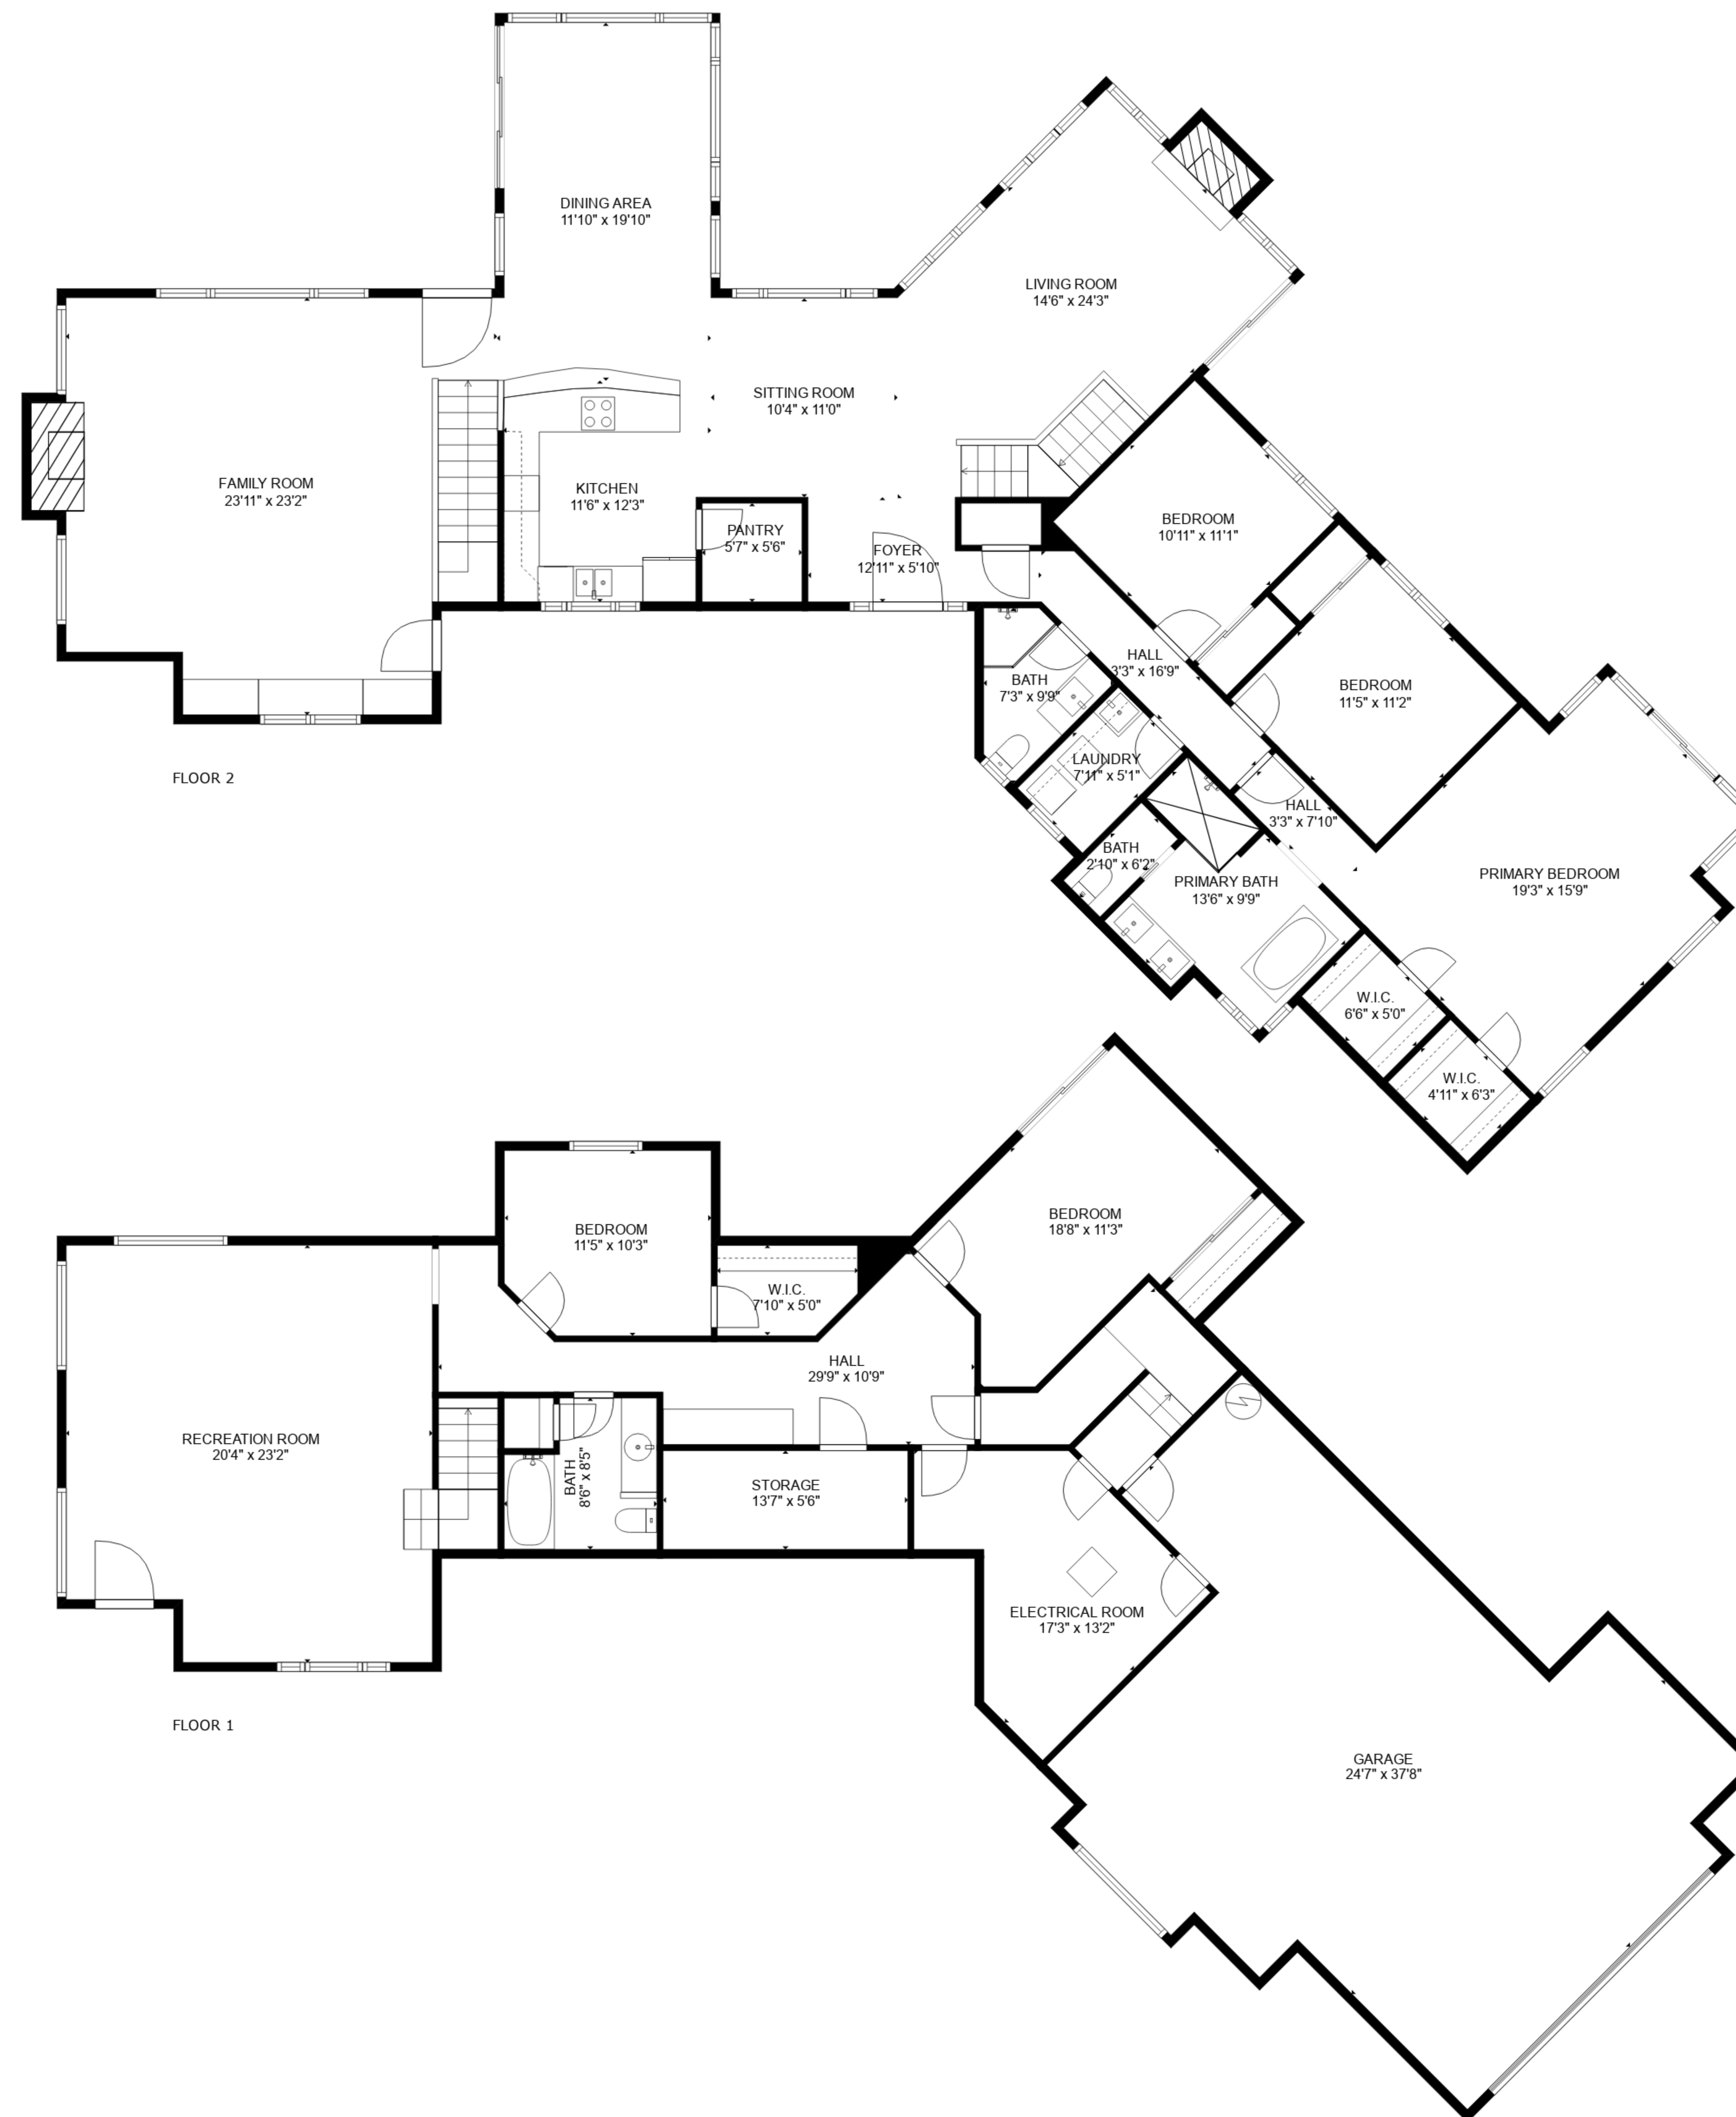

TOTAL: 3576 sq. ft
 FLOOR 1: 1202 sq. ft, FLOOR 2: 2374 sq. ft
 EXCLUDED AREAS: ELECTRICAL ROOM: 160 sq. ft, STORAGE: 74 sq. ft, GARAGE: 788 sq. ft,
 FIREPLACE: 17 sq. ft

SIZES AND DIMENSIONS ARE APPROXIMATE, ACTUAL MAY VARY.