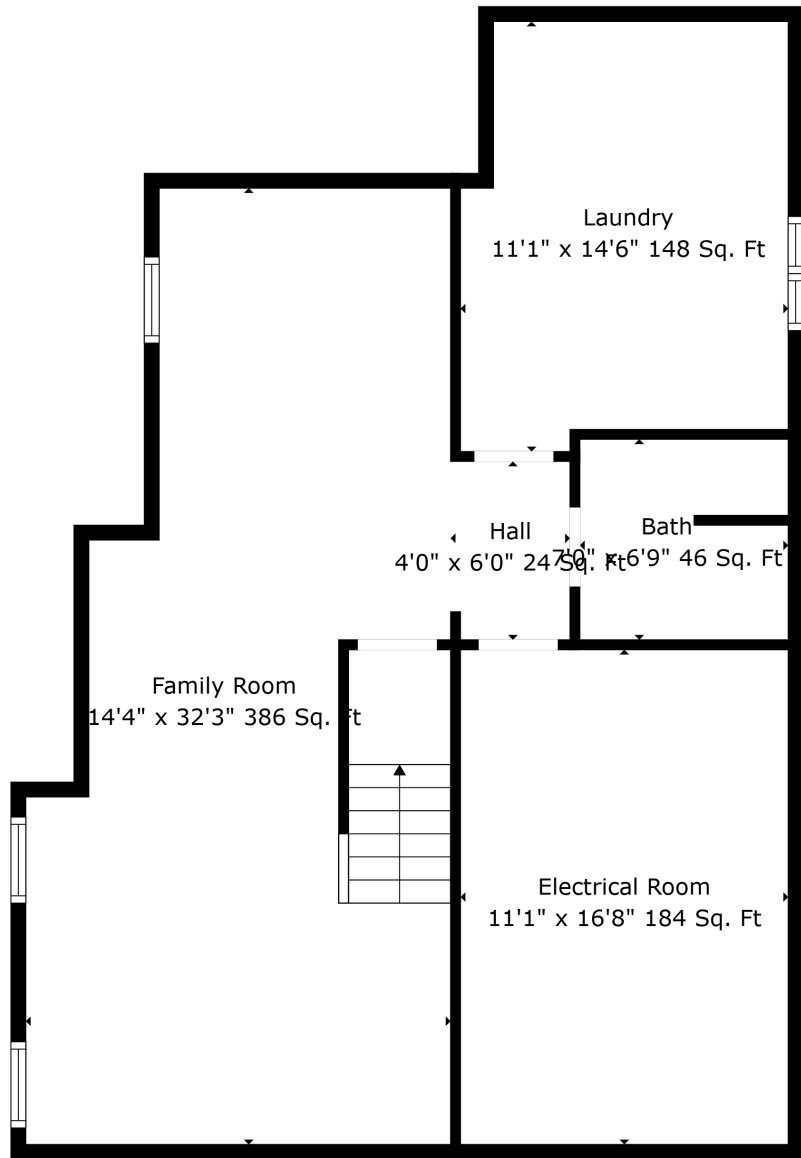

Floor 1

Floor 2

Floor 3

Total scanned area: 3043 sq. ft

Measurements Are Deemed Highly Reliable But Not Guaranteed.

Total scanned area: 3043 sq. ft

Measurements Are Deemed Highly Reliable But Not Guaranteed.

Total scanned area: 3043 sq. ft

Measurements Are Deemed Highly Reliable But Not Guaranteed.

Total scanned area: 3043 sq. ft

Measurements Are Deemed Highly Reliable But Not Guaranteed.