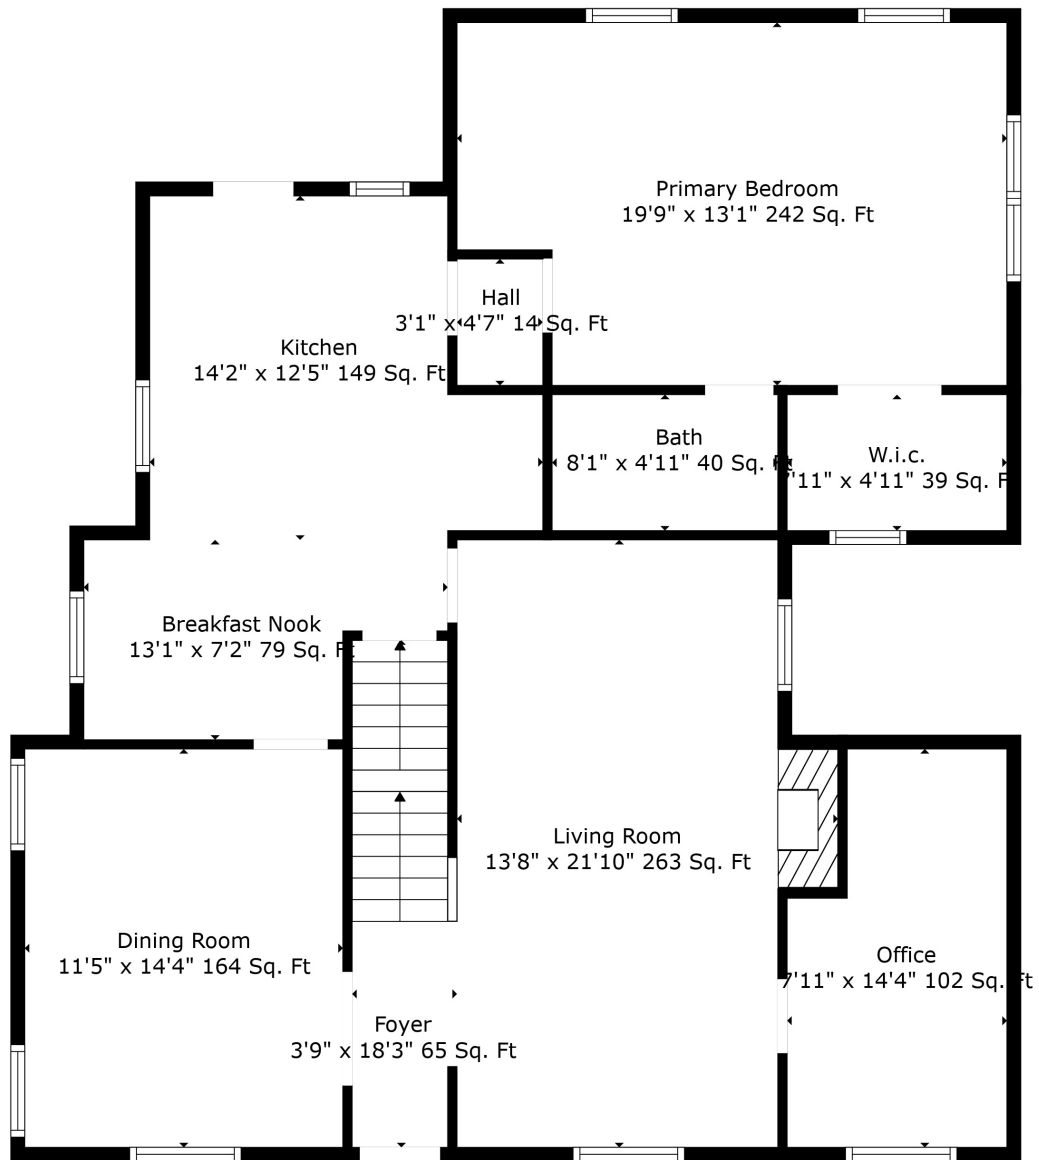

Floor 1

Floor 2

Floor 3

Total scanned area: 3043 sq. ft

Measurements Are Deemed Highly Reliable But Not Guaranteed.

Total scanned area: 3043 sq. ft

Measurements Are Deemed Highly Reliable But Not Guaranteed.

Total scanned area: 3043 sq. ft

Measurements Are Deemed Highly Reliable But Not Guaranteed.

Total scanned area: 3043 sq. ft

Measurements Are Deemed Highly Reliable But Not Guaranteed.