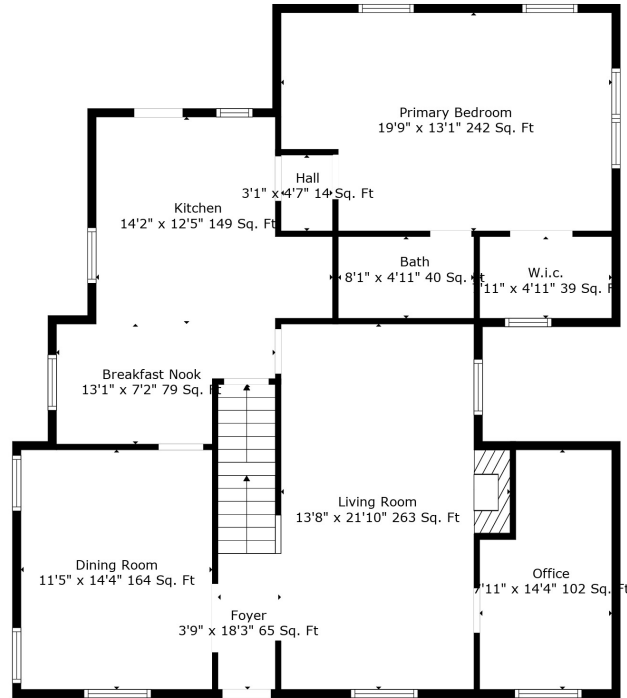

Floor 1

Floor 2

Floor 3

Total scanned area: 3043 sq. ft

Measurements Are Deemed Highly Reliable But Not Guaranteed.

Total scanned area: 3043 sq. ft

Measurements Are Deemed Highly Reliable But Not Guaranteed.

Total scanned area: 3043 sq. ft

Measurements Are Deemed Highly Reliable But Not Guaranteed.

Total scanned area: 3043 sq. ft

Measurements Are Deemed Highly Reliable But Not Guaranteed.