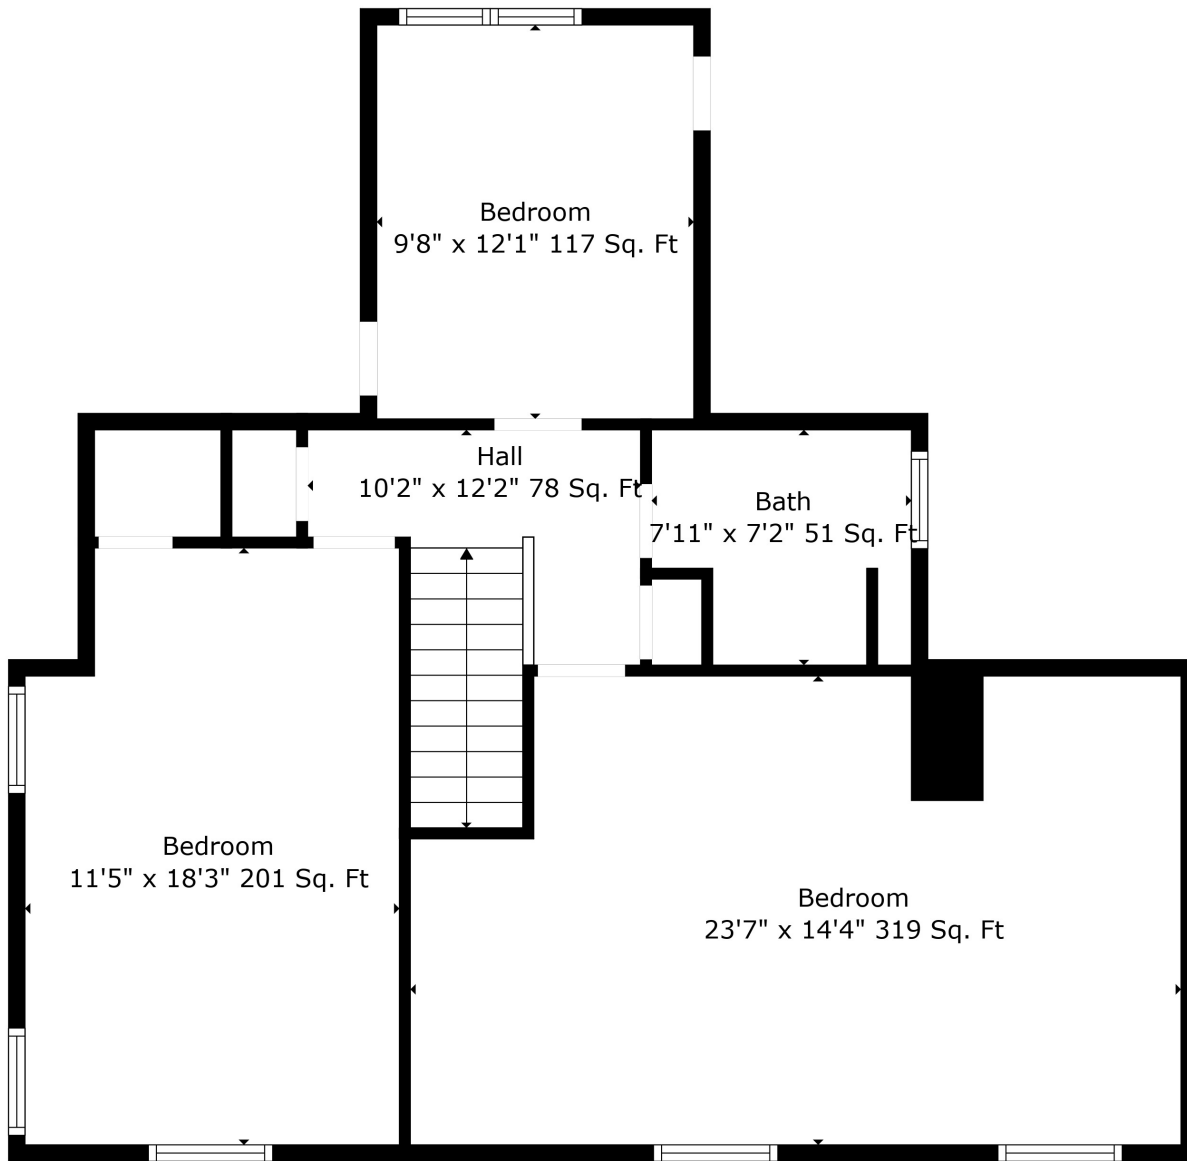

Floor 1

Floor 2

Floor 3

Total scanned area: 3043 sq. ft

Measurements Are Deemed Highly Reliable But Not Guaranteed.

Total scanned area: 3043 sq. ft

Measurements Are Deemed Highly Reliable But Not Guaranteed.

Total scanned area: 3043 sq. ft

Measurements Are Deemed Highly Reliable But Not Guaranteed.

Total scanned area: 3043 sq. ft

Measurements Are Deemed Highly Reliable But Not Guaranteed.