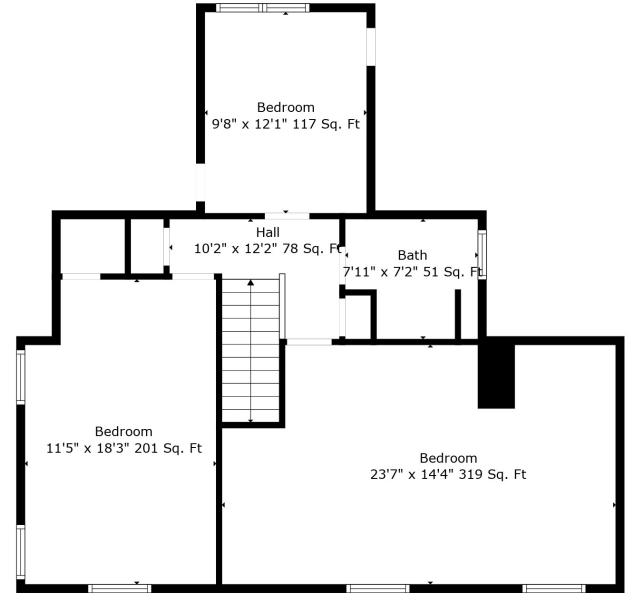

Floor 1

Floor 2

Floor 3

Total scanned area: 3043 sq. ft

Measurements Are Deemed Highly Reliable But Not Guaranteed.

Total scanned area: 3043 sq. ft

Measurements Are Deemed Highly Reliable But Not Guaranteed.

Total scanned area: 3043 sq. ft

Measurements Are Deemed Highly Reliable But Not Guaranteed.

Total scanned area: 3043 sq. ft

Measurements Are Deemed Highly Reliable But Not Guaranteed.